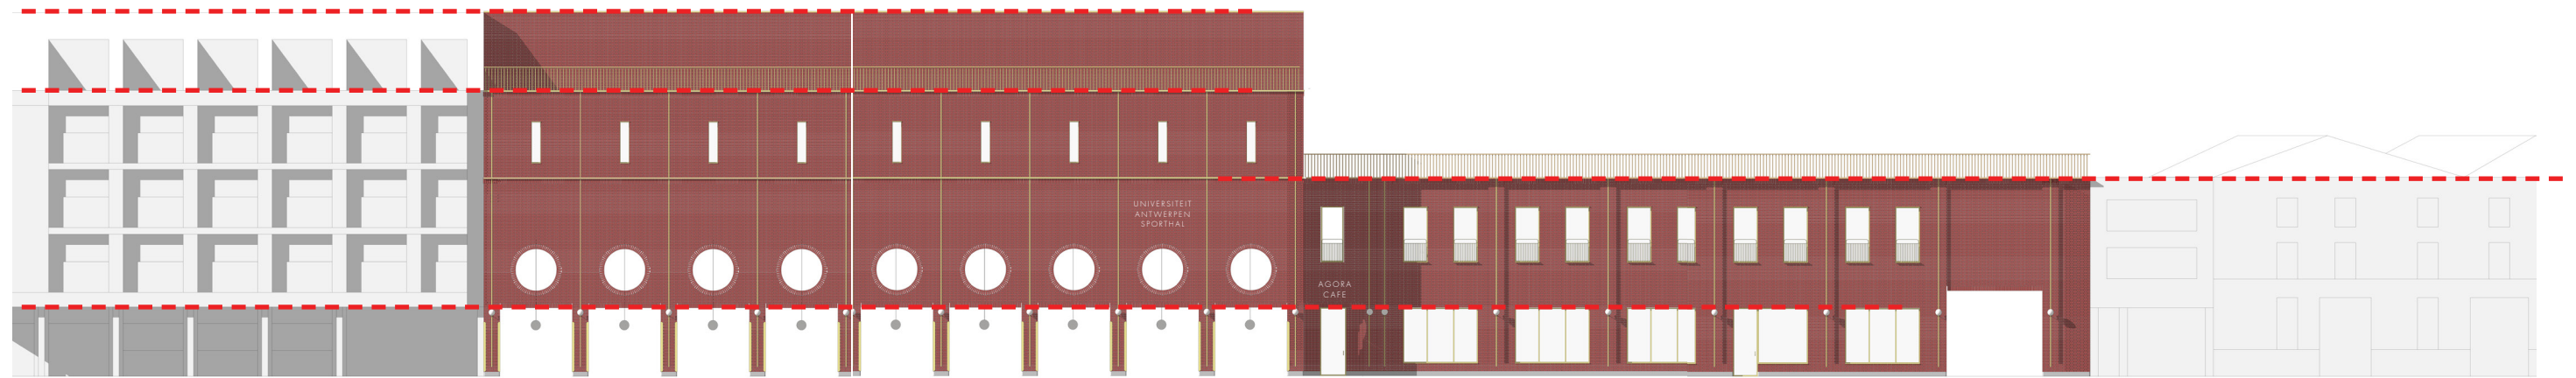

# Spatial Quality

Stadtbad Charlottenburg, 1898

Piscine Molitor, 1929

Stadtbad Mitte, 1927

Swimming Pool in Berlin, 1930s

Veldstraat Swimming Pool, 1933

Das Hallenbad City, 1941

Piscine Pontoise, 1935

Hydrothermal Center 'Aquavox', 2009

Kalwall Skyroof

Farrat acoustic floating floor

Smits Markisolette

Wallbarn M-Tray modular green roof

Facade

East Elevation

East Elevation

South Elevation

Halfel prefab lintel horizontal detail

Halfel prefab lintel vertical detail

Halfel Prefab Lintel

Ventilation