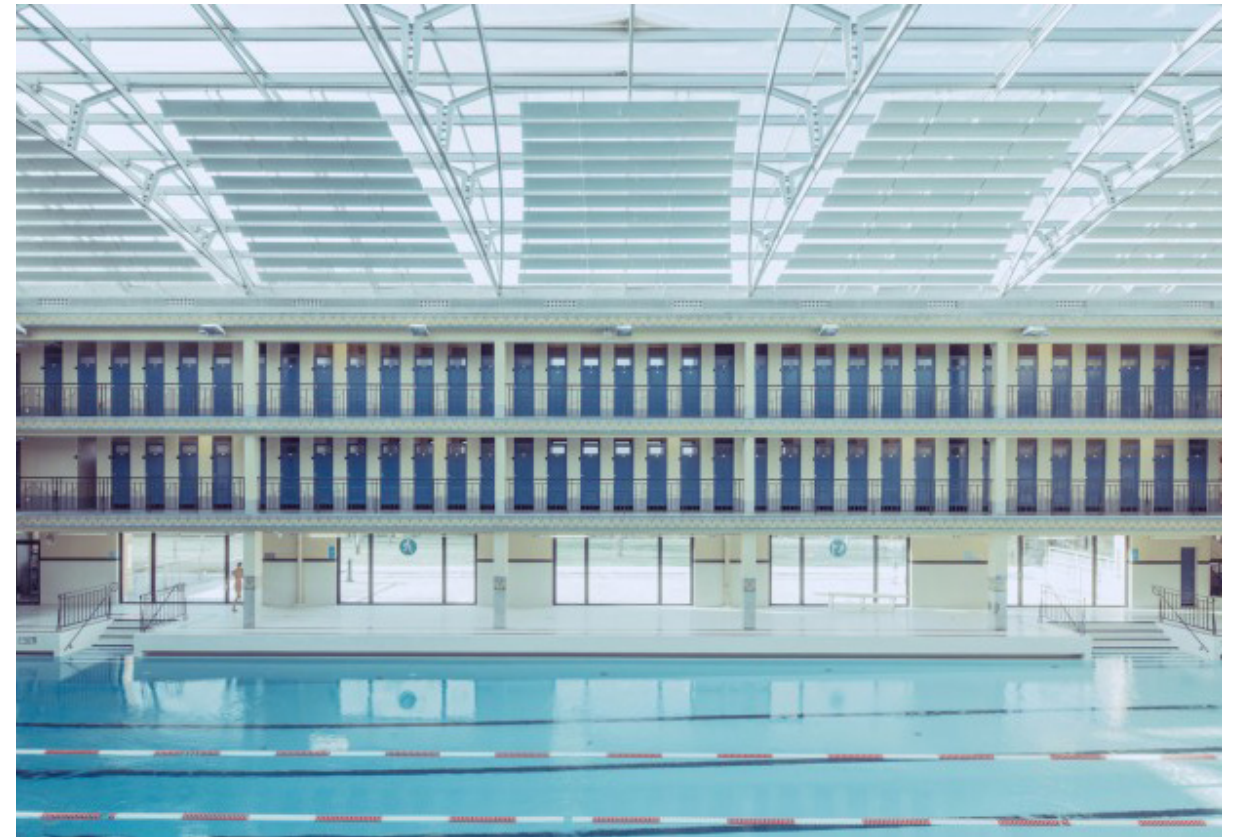

# Spatial Quality

Stadtbad Charlottenburg, 1898

Piscine Molitor, 1929

Stadtbad Mitte, 1927

Swimming Pool in Berlin, 1930s

Veldstraat Swimming Pool, 1933

Das Hallenbad City, 1941

Piscine Pontoise, 1935

Hydrothermal Center 'Aquavox', 2009

Kalwall Skyroof

Farrat acoustic floating floor

Smits Markisolette

Wallbarn M-Tray modular green roof

Facade

East Elevation

East Elevation