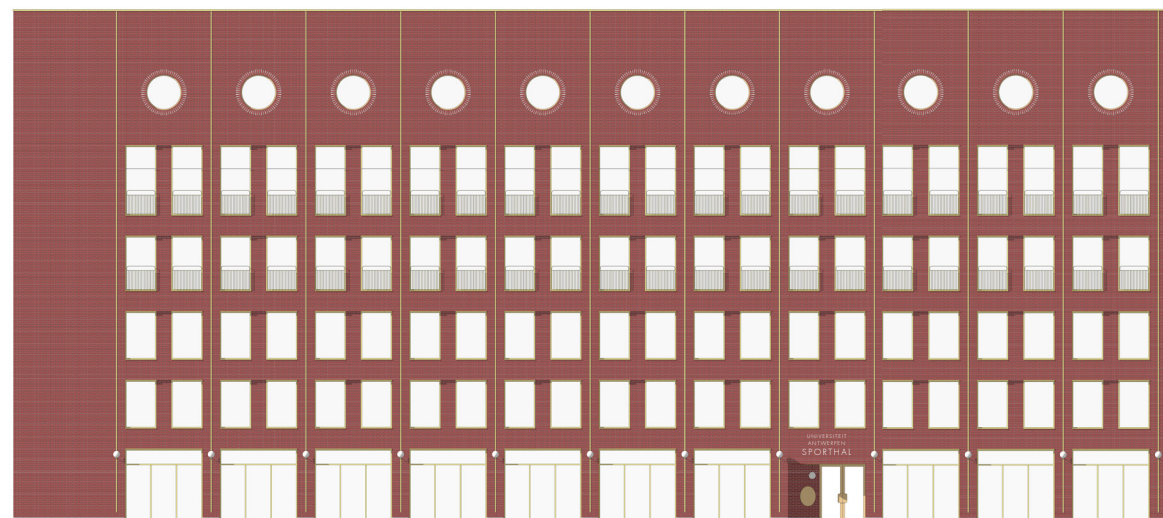

# Spatial Quality

Stadtbad Charlottenburg, 1898

Piscine Molitor, 1929

Stadtbad Mitte, 1927

Swimming Pool in Berlin, 1930s

Veldstraat Swimming Pool, 1933

Das Hallenbad City, 1941

Piscine Pontoise, 1935

Hydrothermal Center 'Aquavox', 2009

Kalwall Skyroof

Farrat acoustic floating floor

Smits Markisolette

Wallbarn M-Tray modular green roof

Facade

East Elevation

East Elevation

South Elevation

Halfel prefab lintel horizontal detail

Halfel prefab lintel vertical detail

Halfel Prefab Lintel

Ventilation