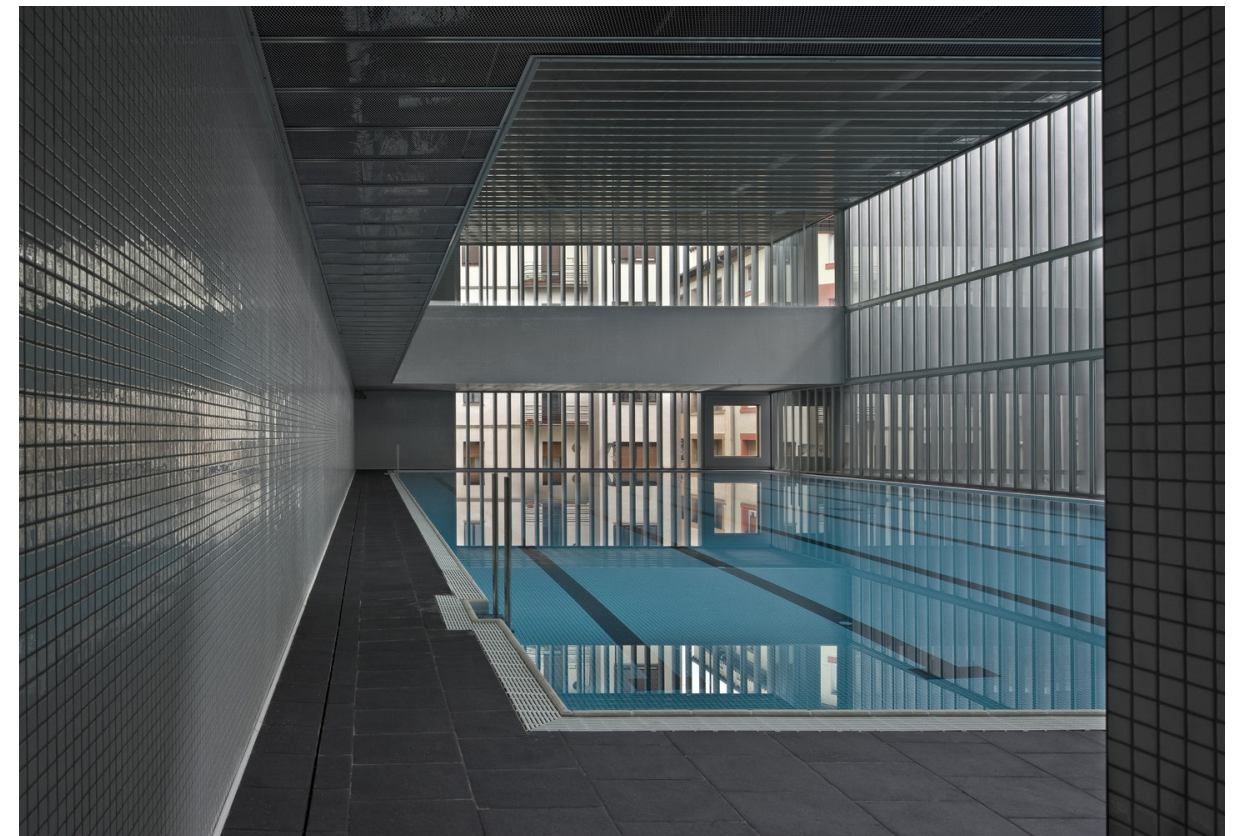

# Spatial Quality

Stadtbad Charlottenburg, 1898

Piscine Molitor, 1929

Stadtbad Mitte, 1927

Swimming Pool in Berlin, 1930s

Veldstraat Swimming Pool, 1933

Das Hallenbad City, 1941

Piscine Pontoise, 1935

Hydrothermal Center 'Aquavox', 2009

Kalwall Skyroof

Farrat acoustic floating floor

Smits Markisolette

Wallbarn M-Tray modular green roof

Facade

East Elevation

East Elevation