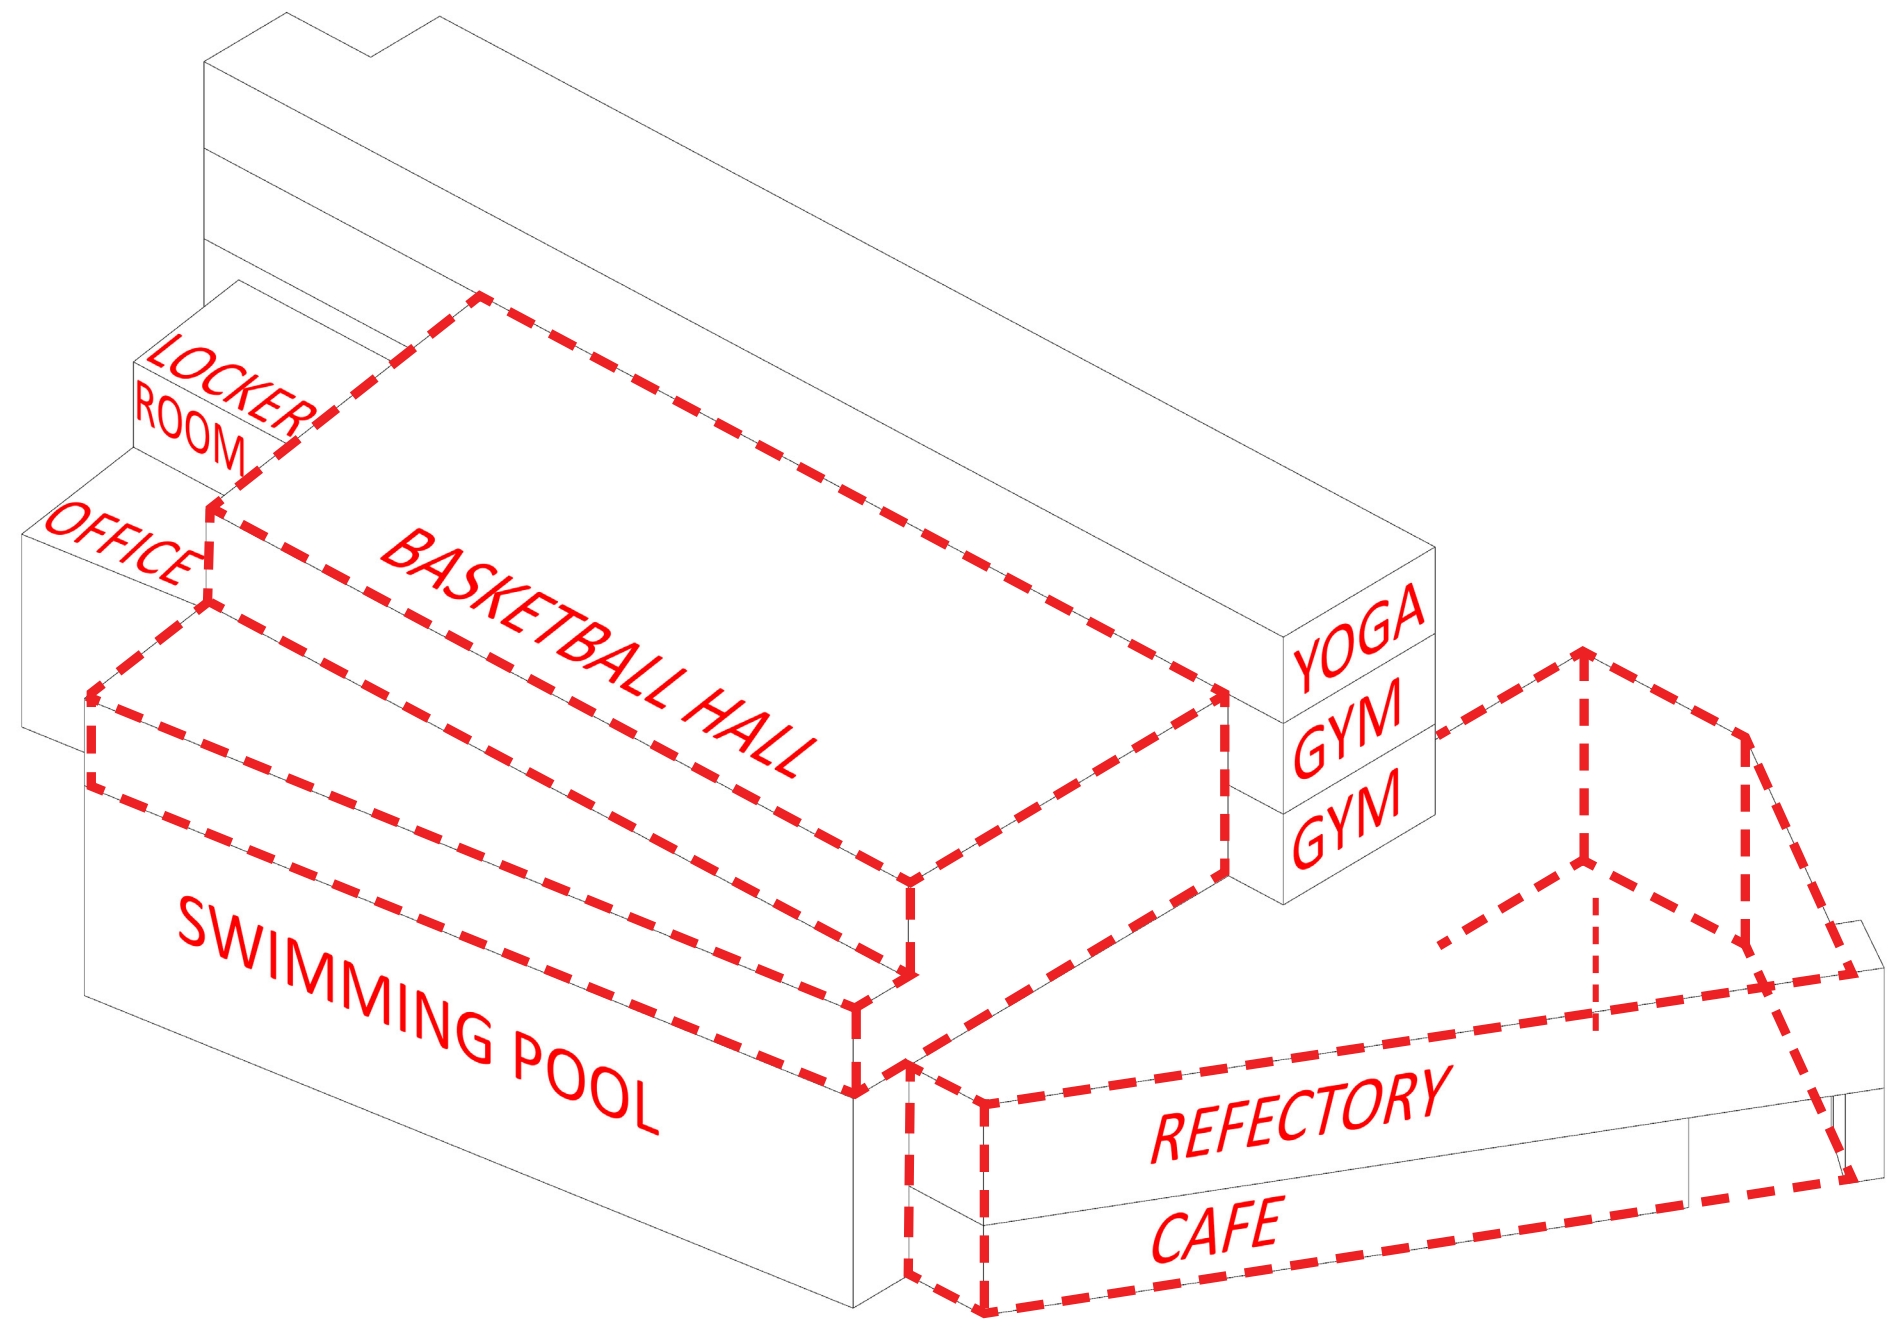

# Urban Strategy

Structure

Courtyard

# Spatial Quality

Stadtbad Charlottenburg, 1898

Piscine Molitor, 1929

Stadtbad Mitte, 1927

Swimming Pool in Berlin, 1930s

Veldstraat Swimming Pool, 1933

Das Hallenbad City, 1941

Piscine Pontoise, 1935