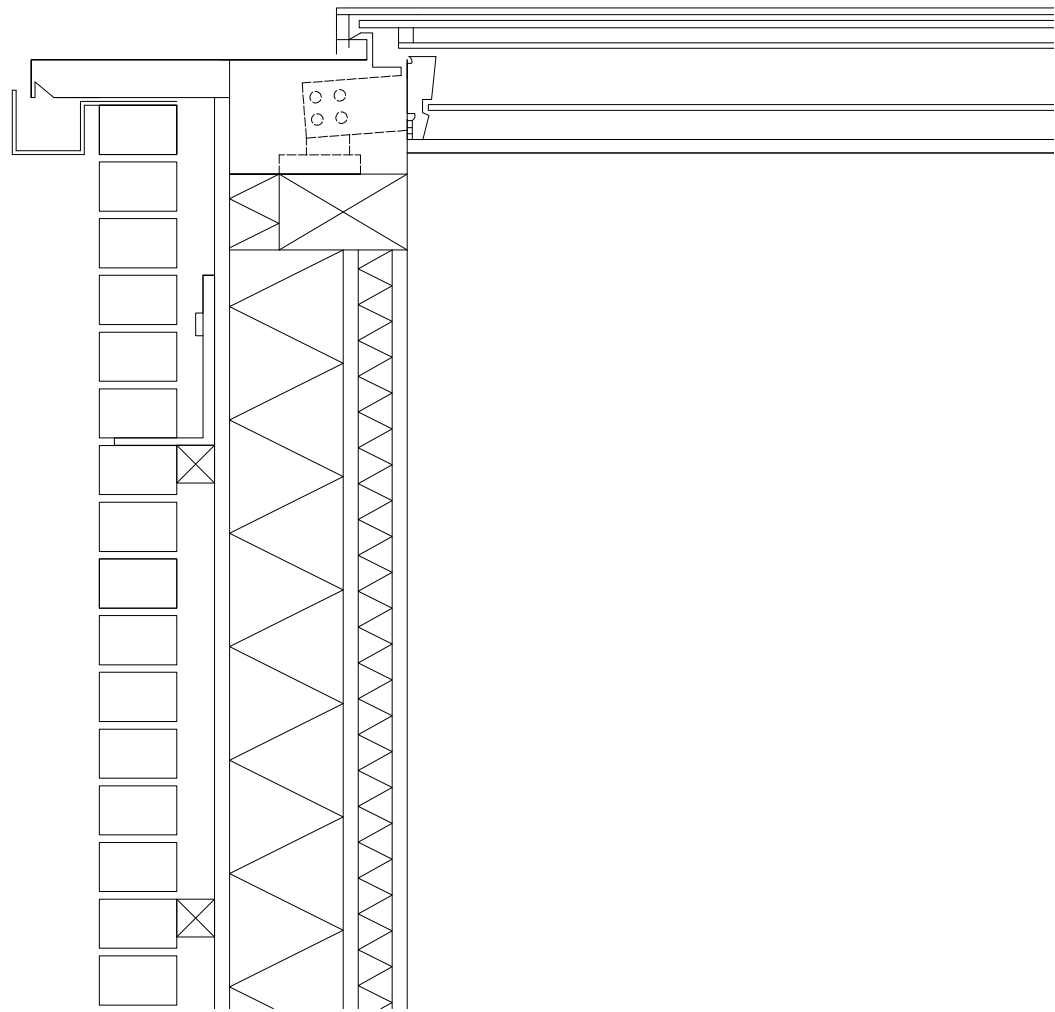

Hydrothermal Center 'Aquavox', 2009

Kalwall Skyroof

Farrat acoustic floating floor

Smits Markisolette

Wallbarn M-Tray modular green roof

Facade

East Elevation

East Elevation