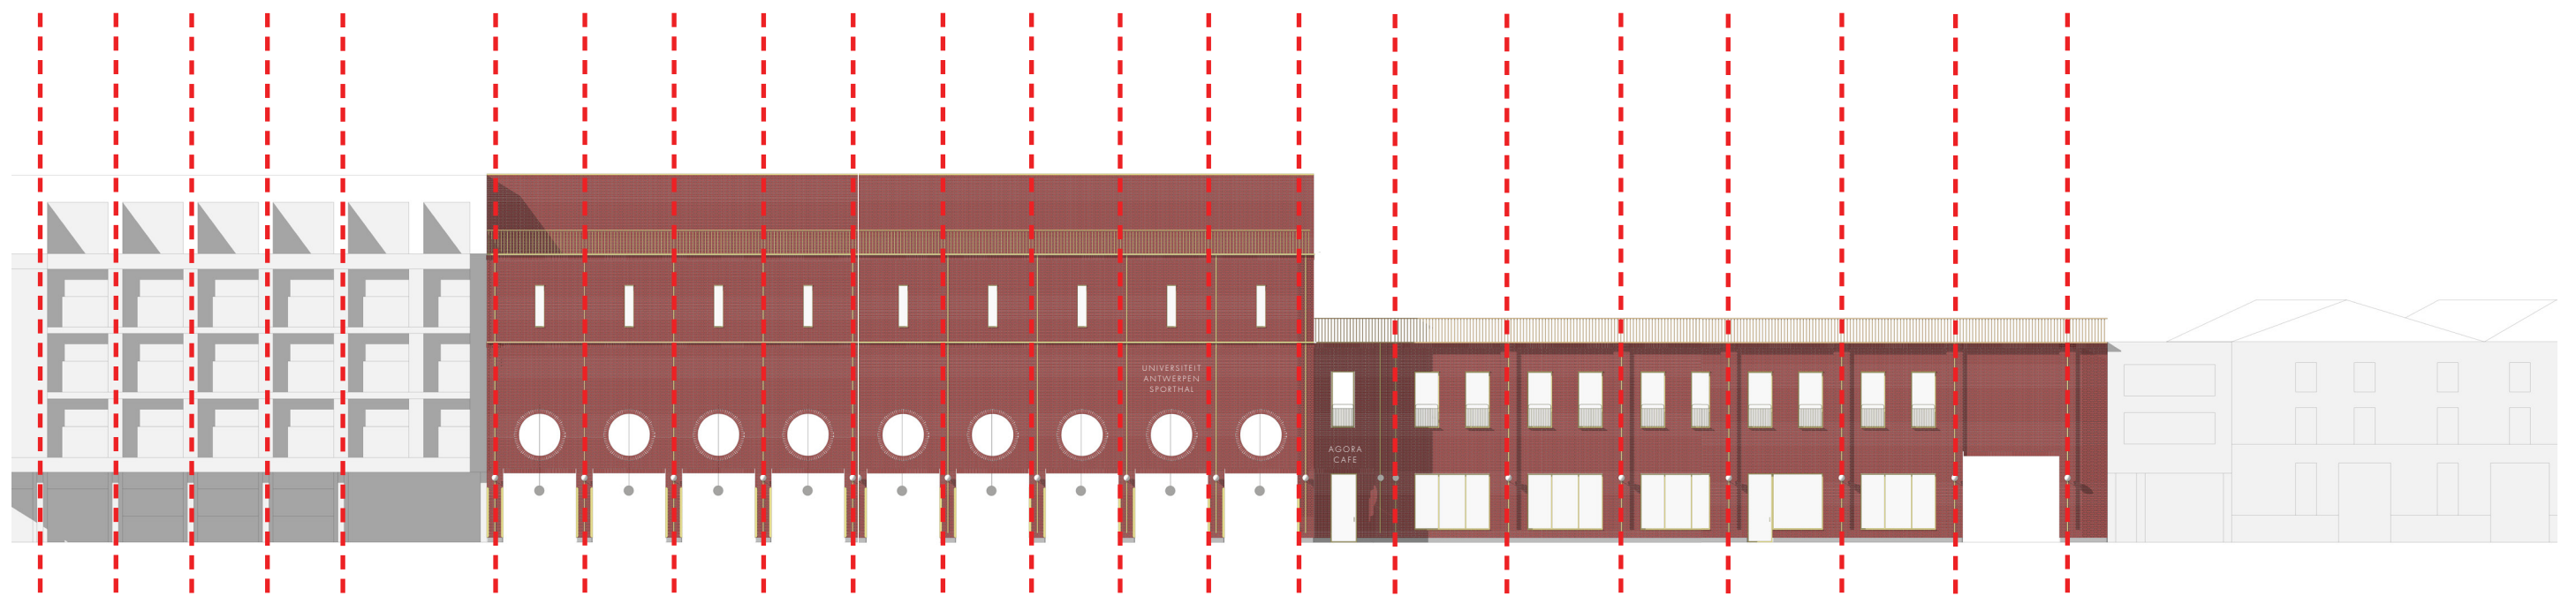

Hydrothermal Center 'Aquavox', 2009

Kalwall Skyroof

Farrat acoustic floating floor

Smits Markisolette

Wallbarn M-Tray modular green roof

Facade

East Elevation

East Elevation

South Elevation

Halfel prefab lintel horizontal detail

Halfel prefab lintel vertical detail

Halfel Prefab Lintel

Ventilation