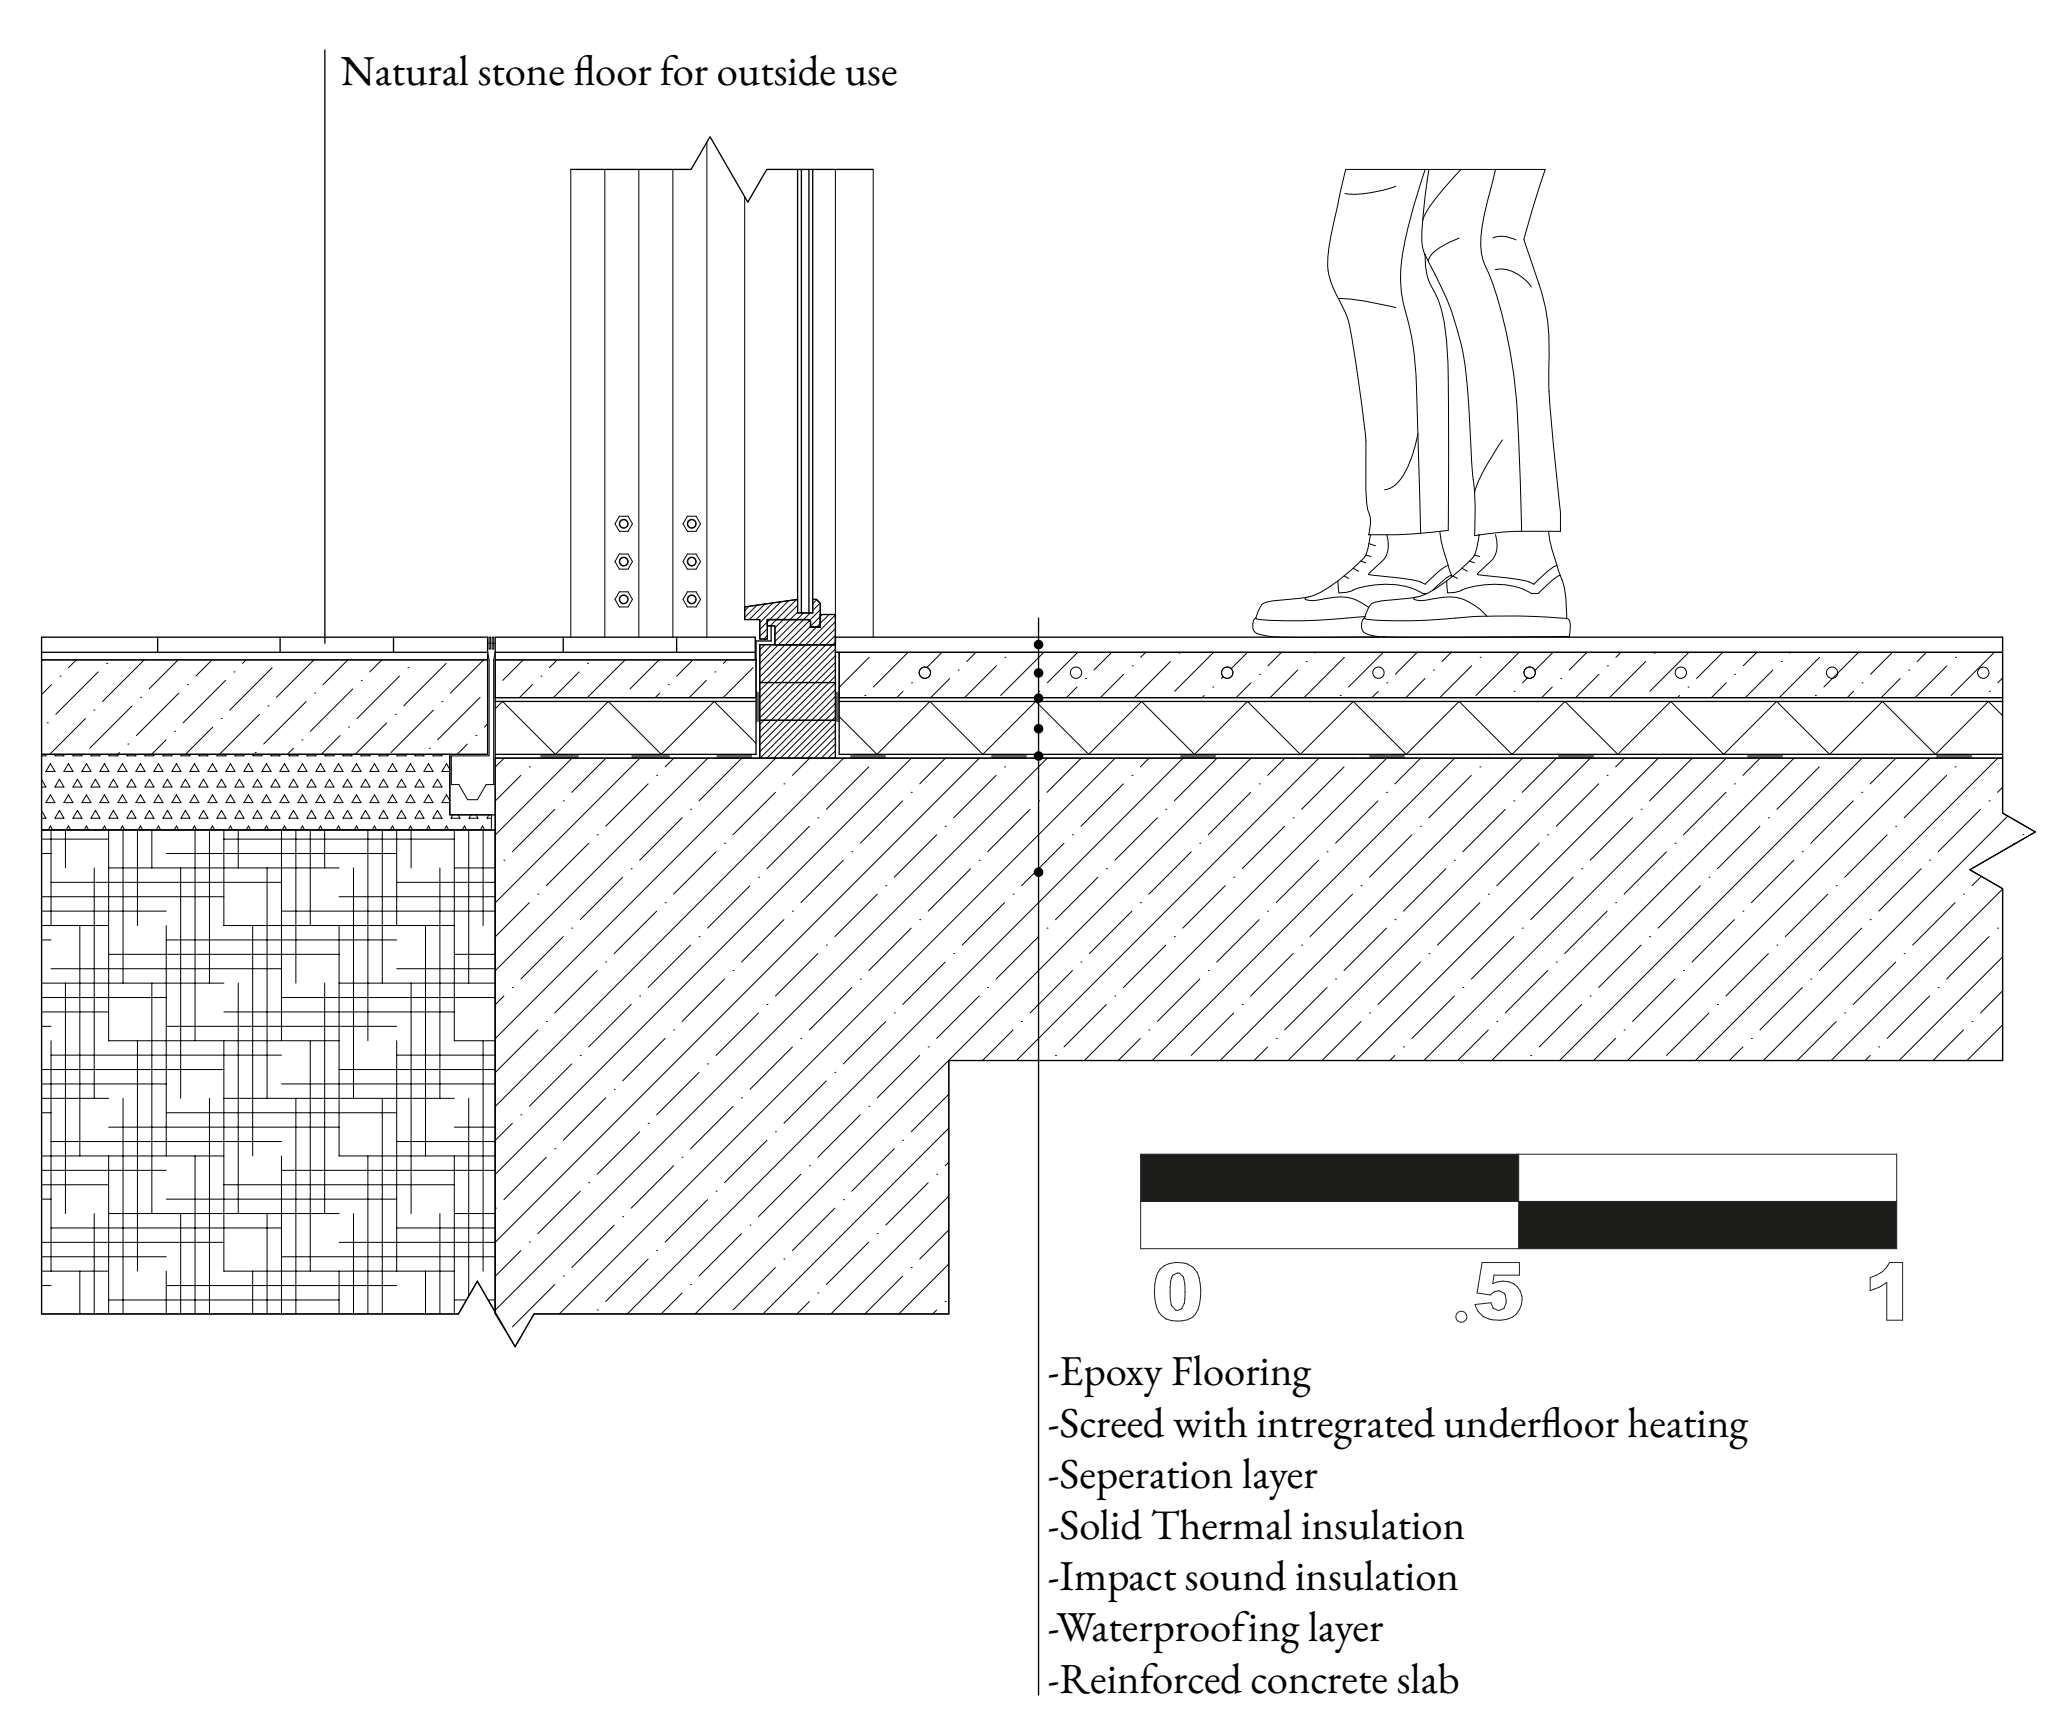

The Place

Green Roof-Roof Terrace
Scale 1/10

Facade Elevation
Scale 1/20

System Section
Scale 1/20

Residential floor
Balcony-Scale 1/10

Residential floor
Interior-Scale 1/10

Ground floor
Scale 1/10