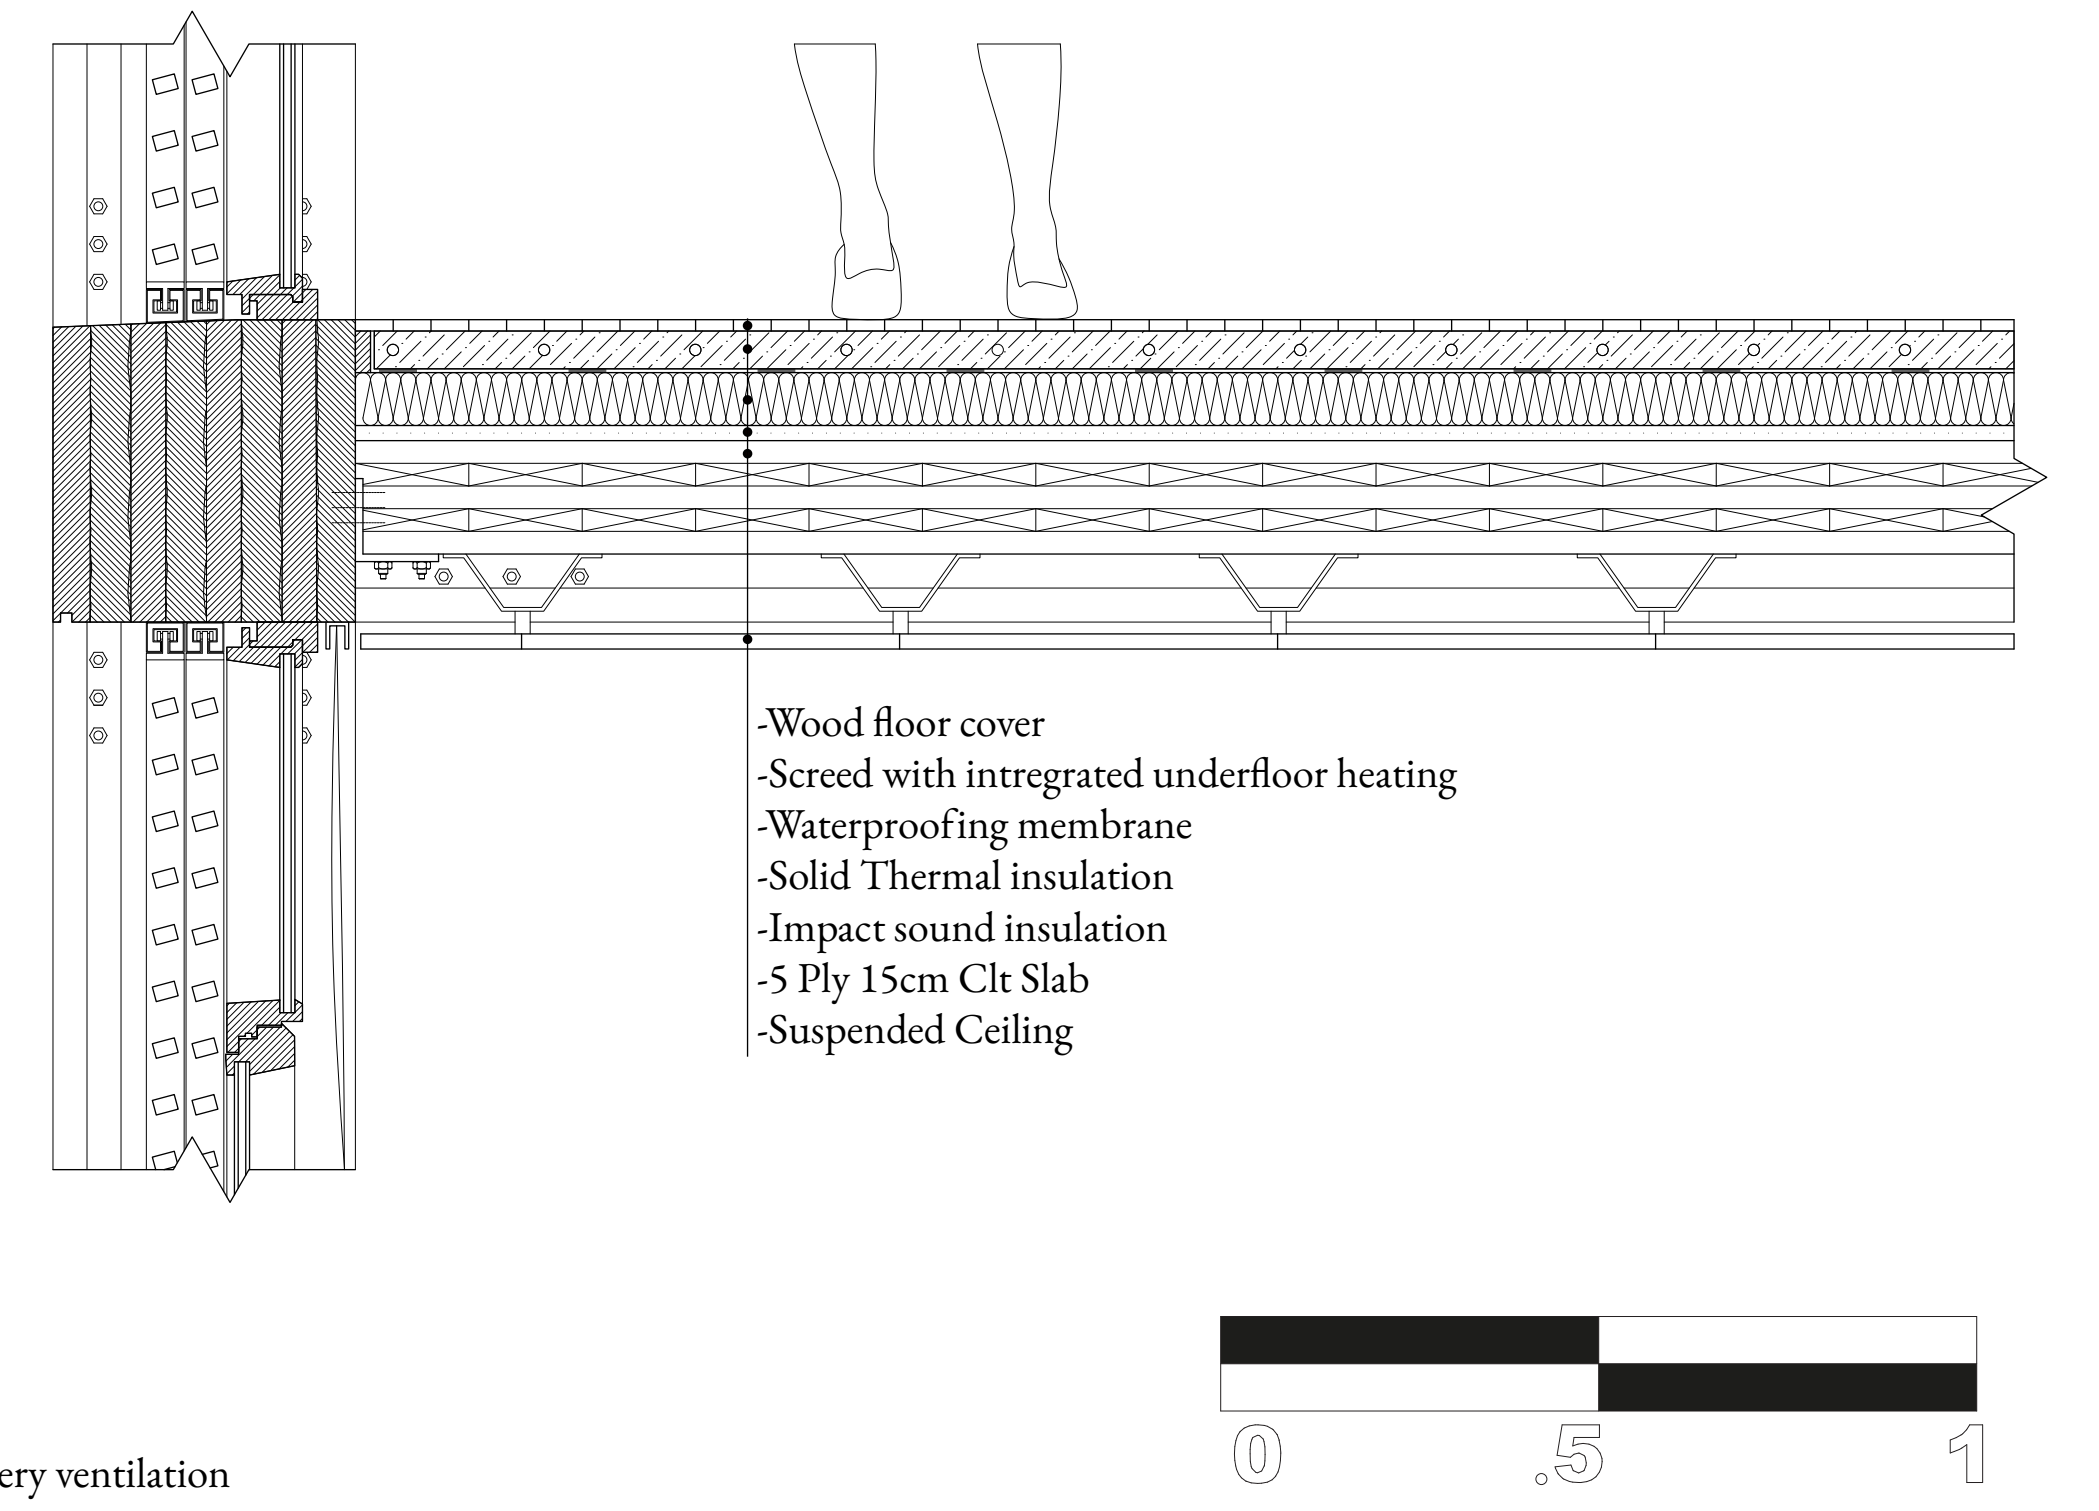

The Place

Green Roof-Roof Terrace
Scale 1/10

Facade Elevation
Scale 1/20

System Section
Scale 1/20

Residential floor
Balcony-Scale 1/10

Residential floor
Interior-Scale 1/10

Ground floor
Scale 1/10