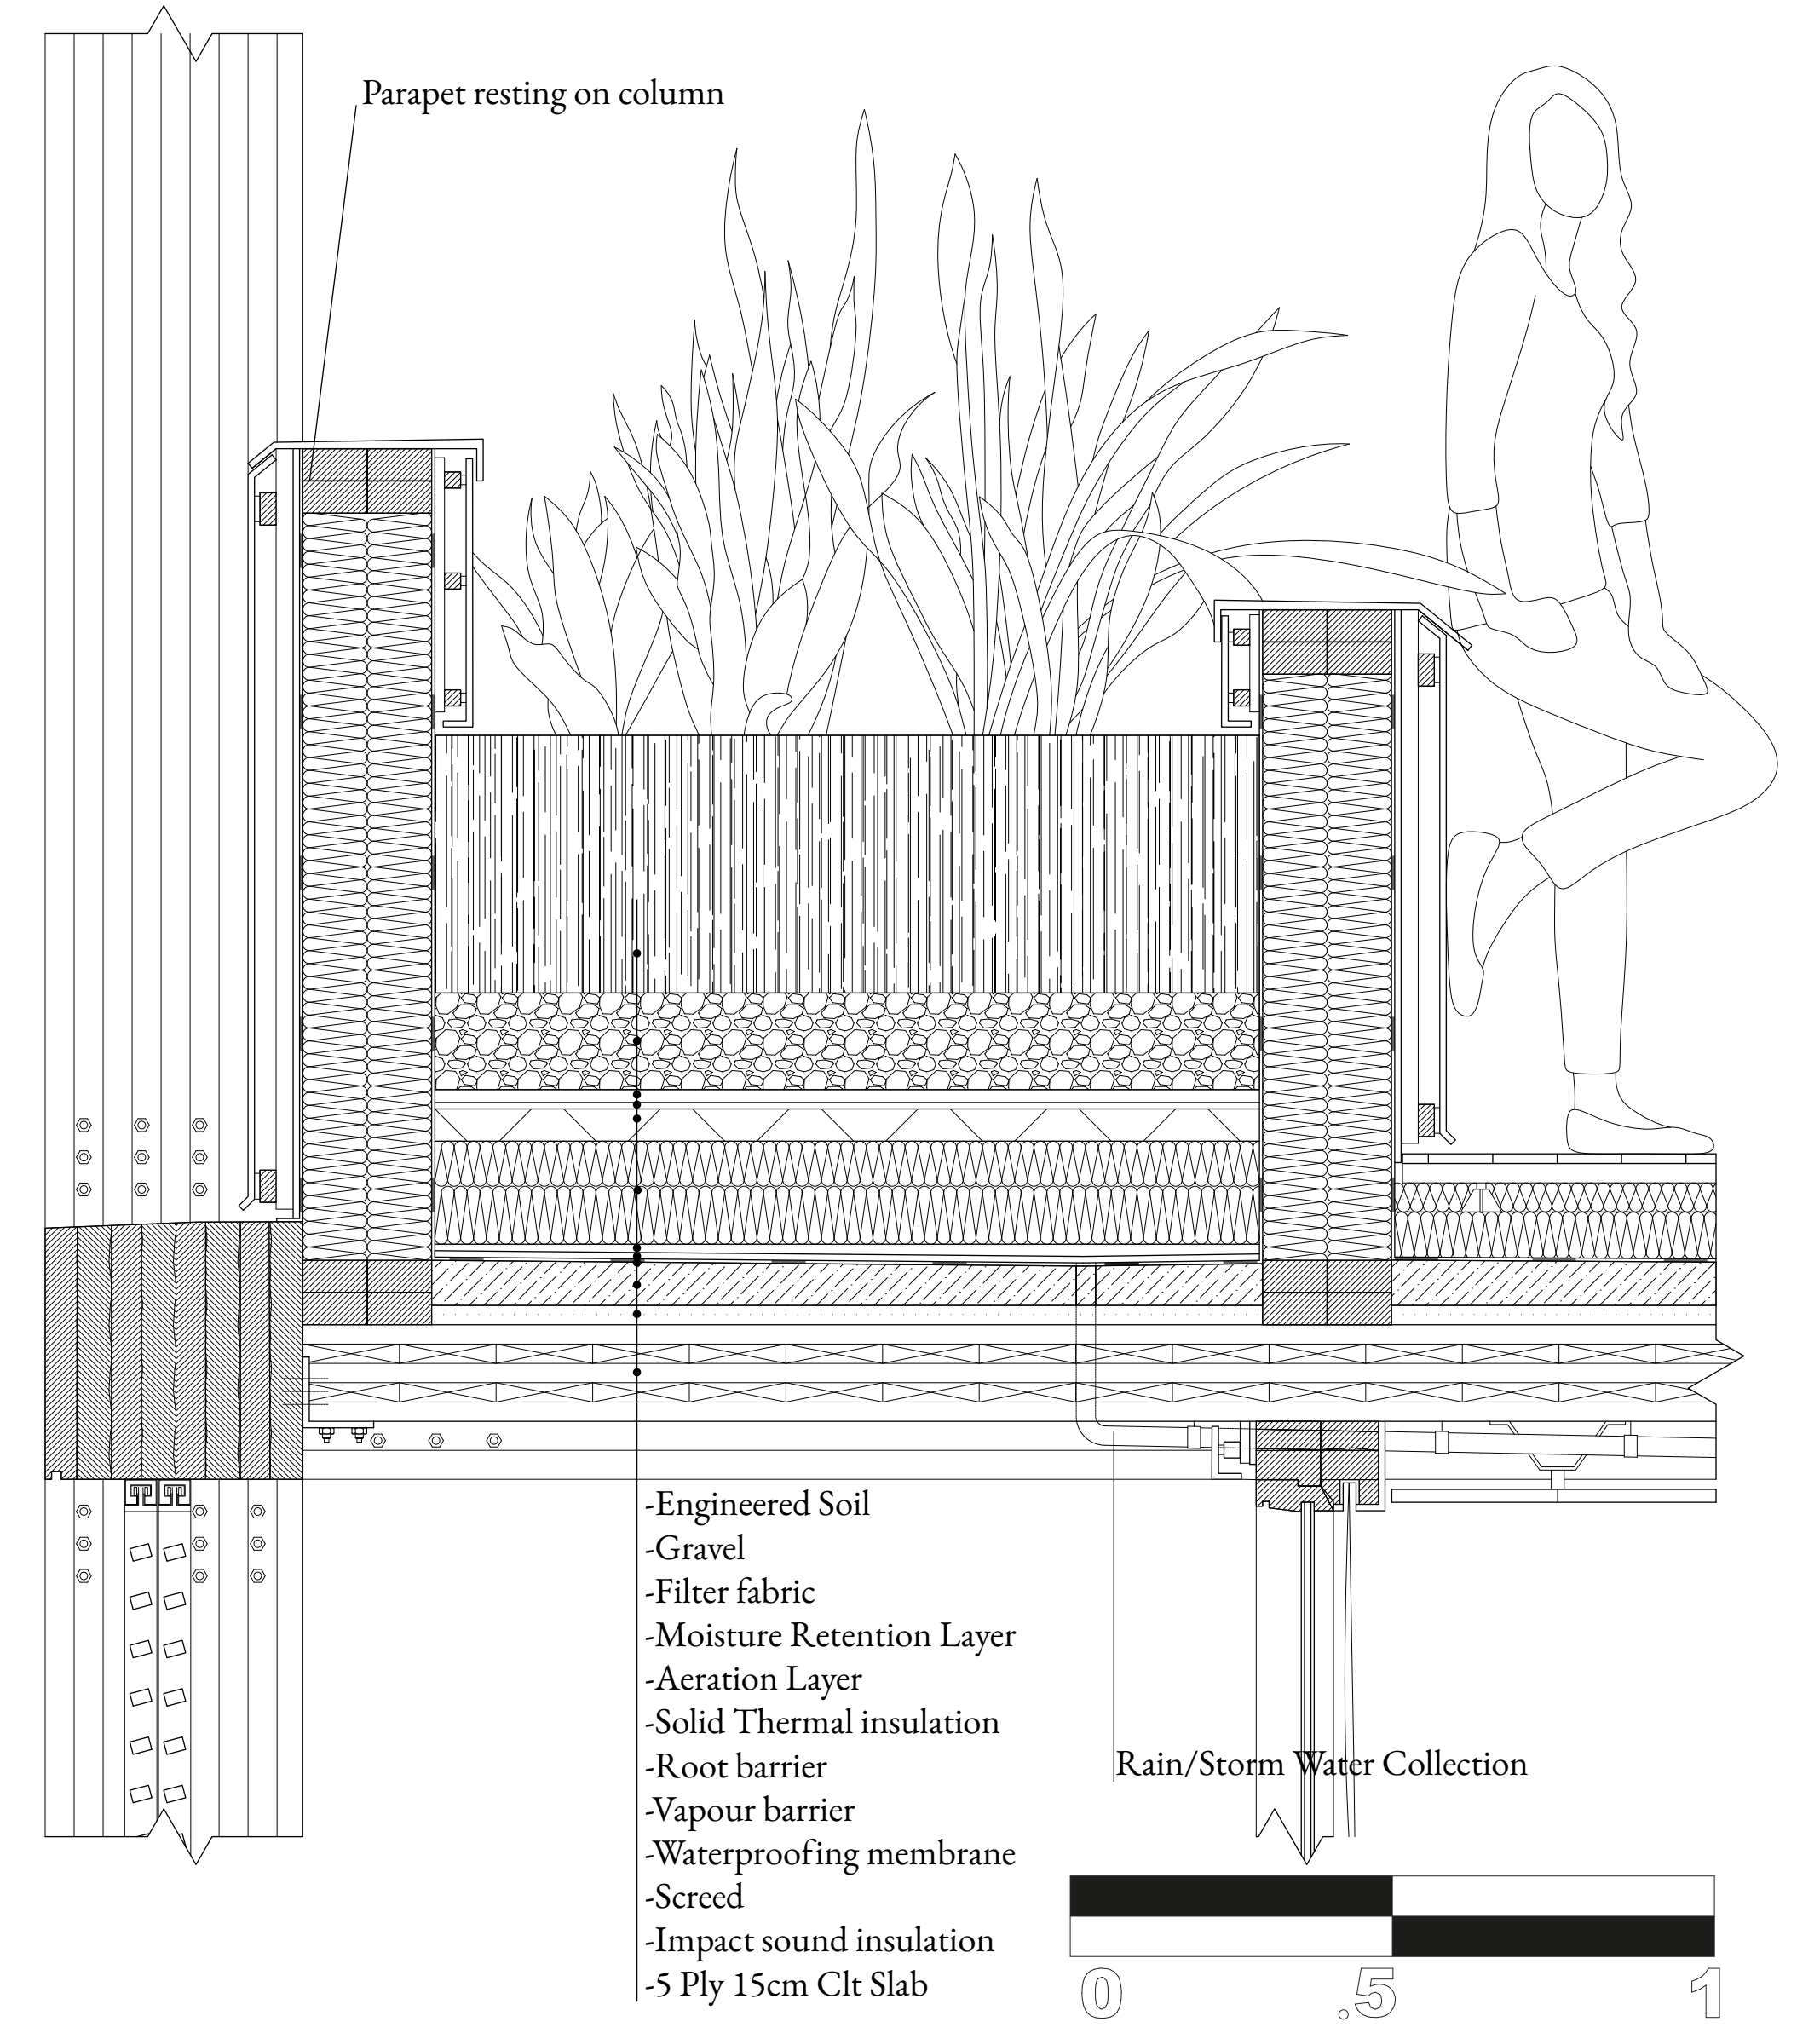

The Place

Green Roof-Roof Terrace
Scale 1/10

Facade Elevation
Scale 1/20

System Section
Scale 1/20

Residential floor
Balcony-Scale 1/10

Residential floor
Interior-Scale 1/10

Ground floor
Scale 1/10