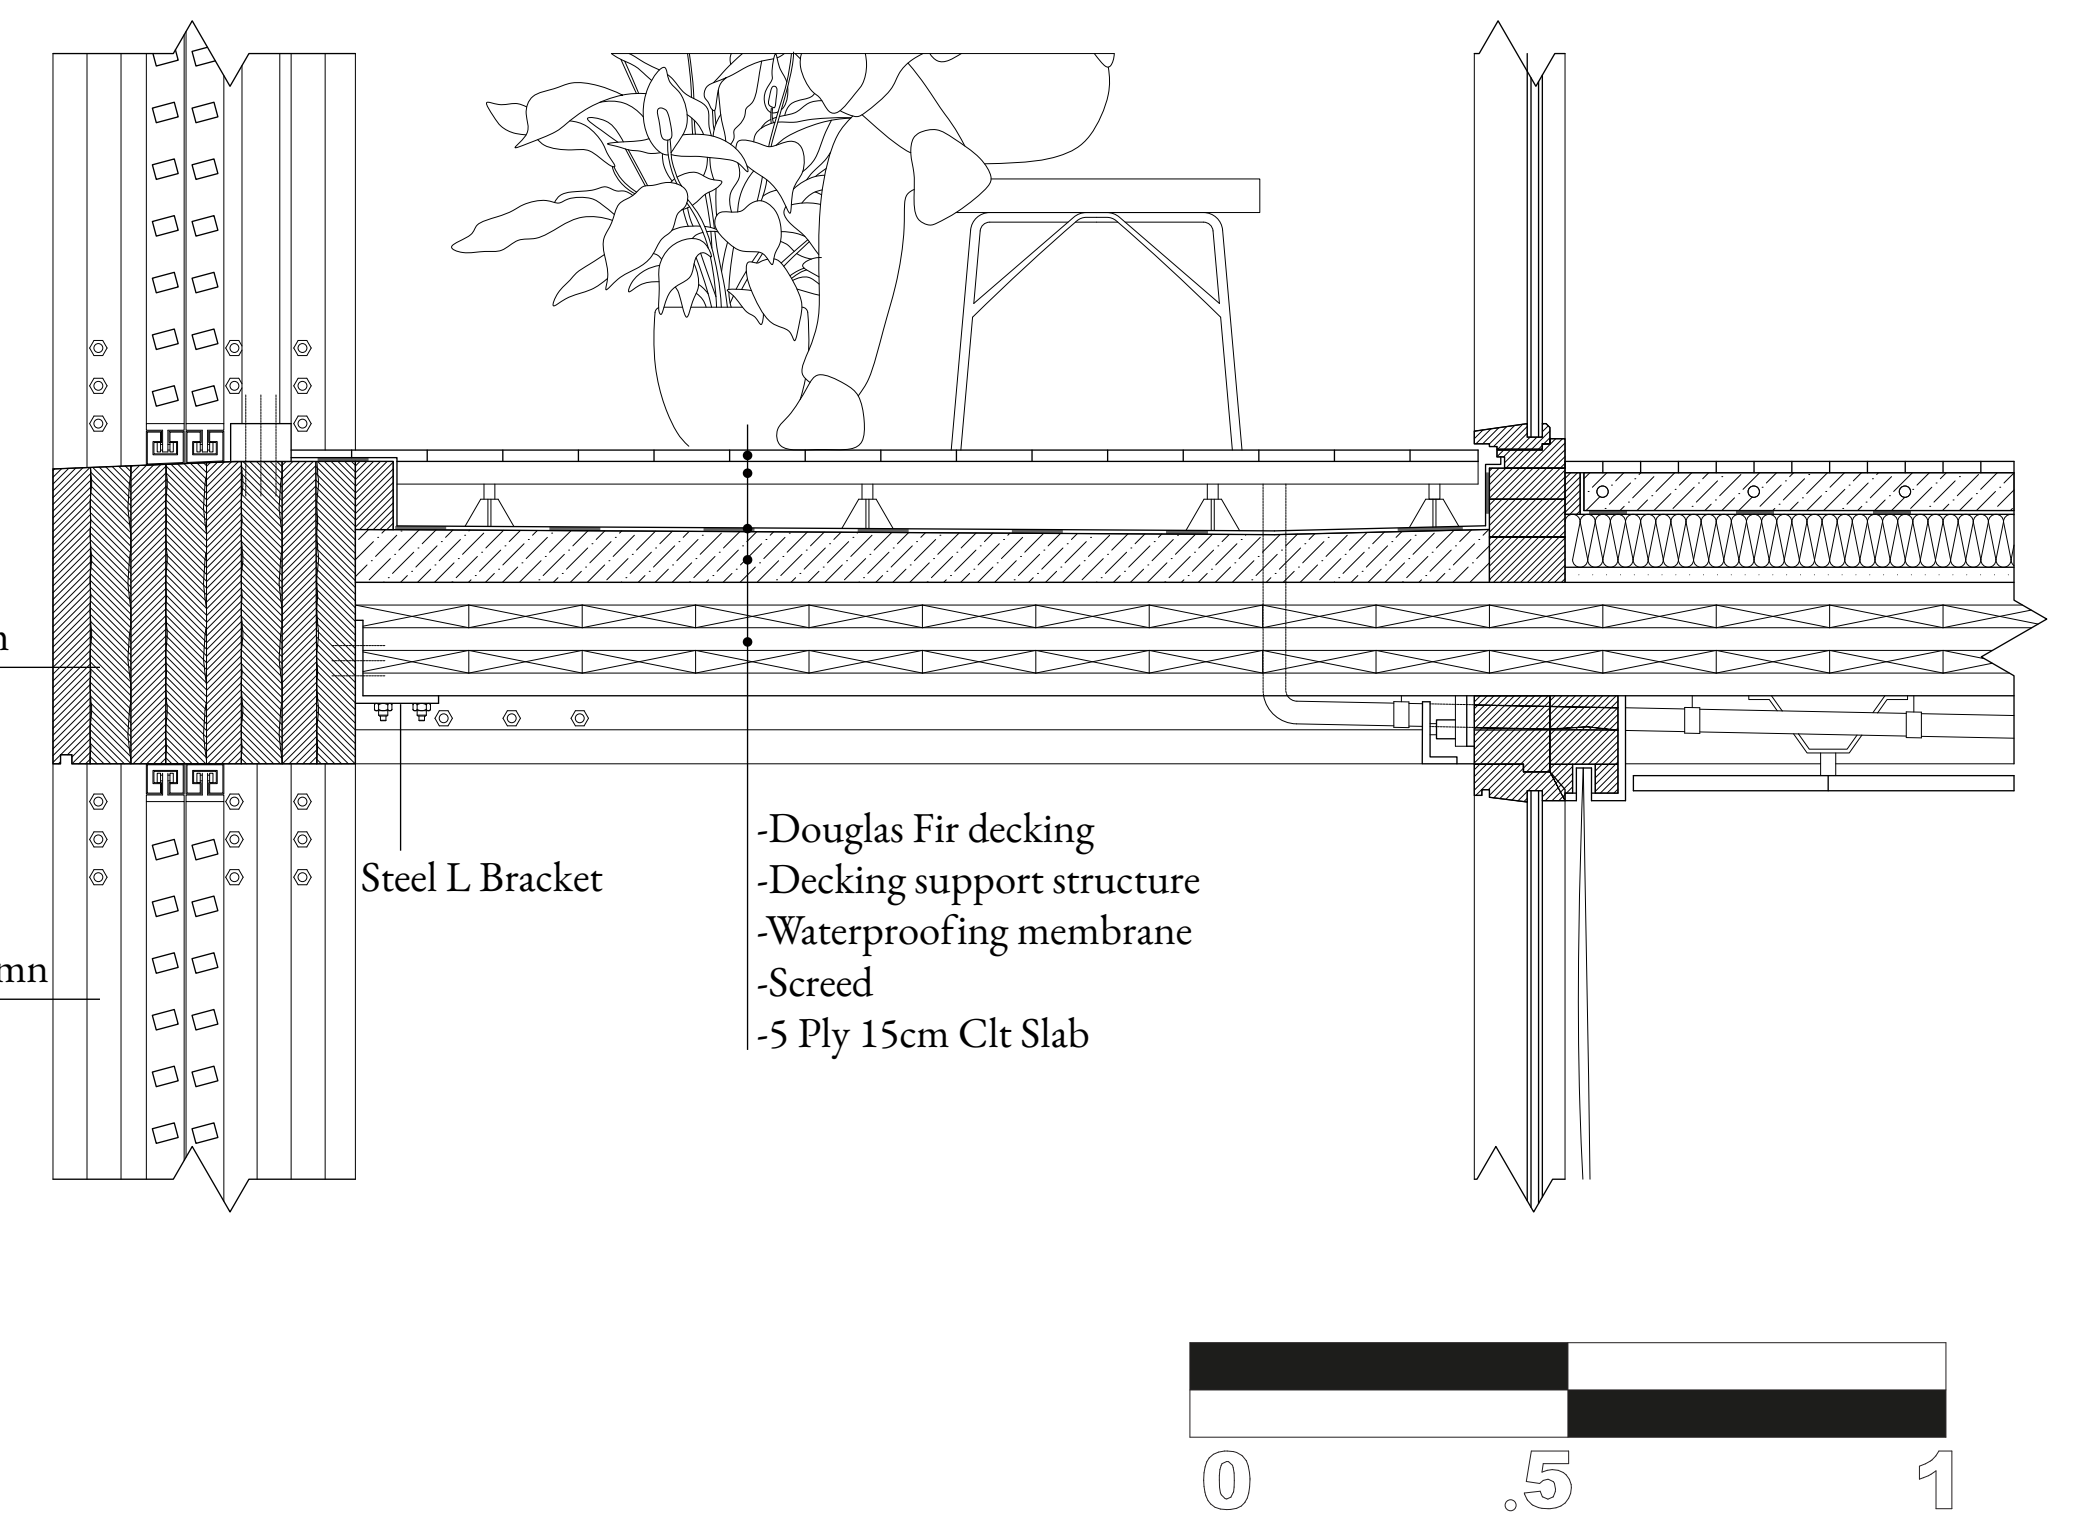

The Place

Green Roof-Roof Terrace
Scale 1/10

Facade Elevation
Scale 1/20

System Section
Scale 1/20

Residential floor
Balcony-Scale 1/10

Residential floor
Interior-Scale 1/10

Ground floor
Scale 1/10