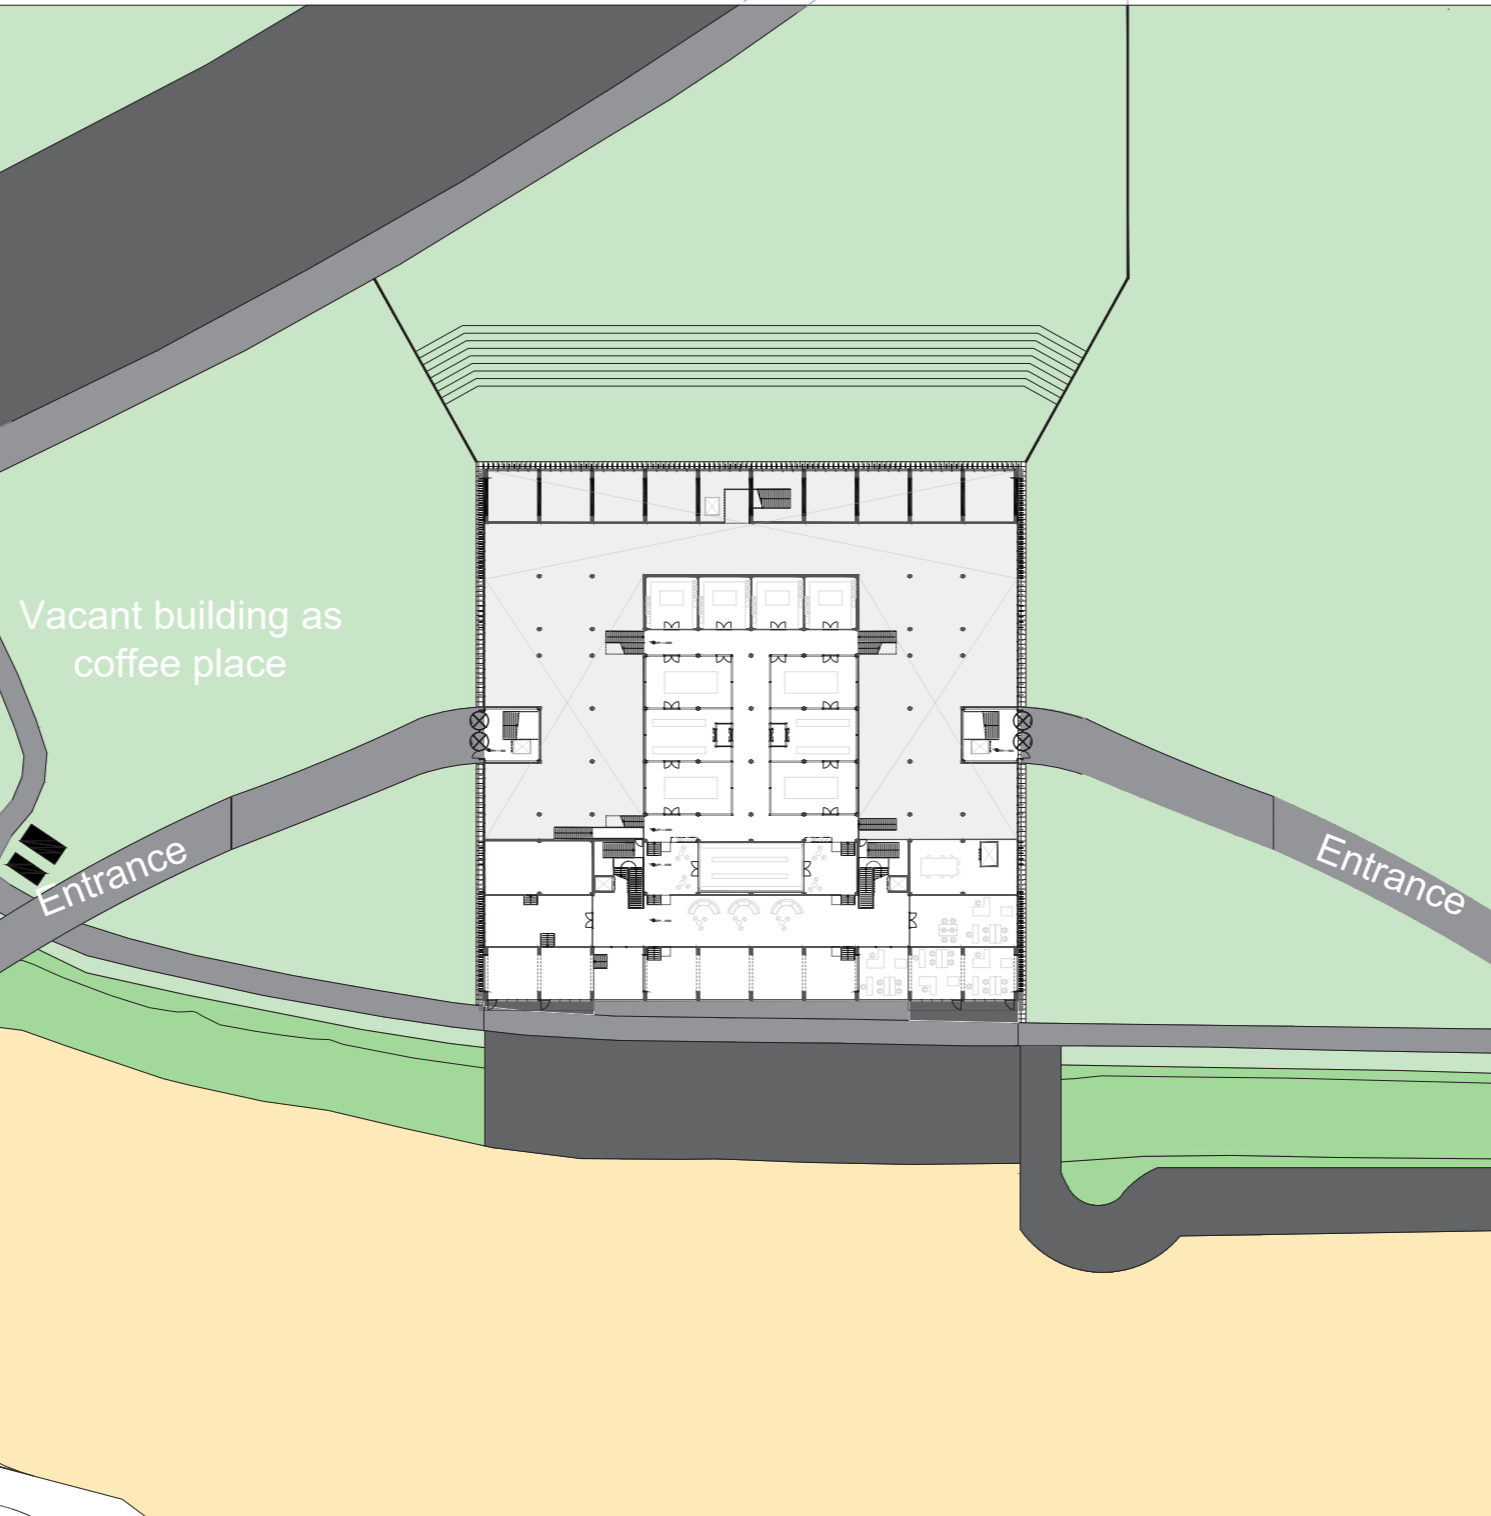

- The AI university -

AXO EXISTING SITUATION

- The AI university -

AXO BUILDINGPLOT

URBAN IMPLEMENTATION -2

Tempelhof

Park

0 2 10 40 60 100M

URBAN IMPLEMENTATION 00

URBAN IMPLEMENTATION 01

Tempelhof

Park

PLAN -2

PLAN -1

PLAN 00

PLAN 01

PLAN 02

A

PLAN 03

PLAN 04

ROOF

SECTION AA

FACADES

NORTH