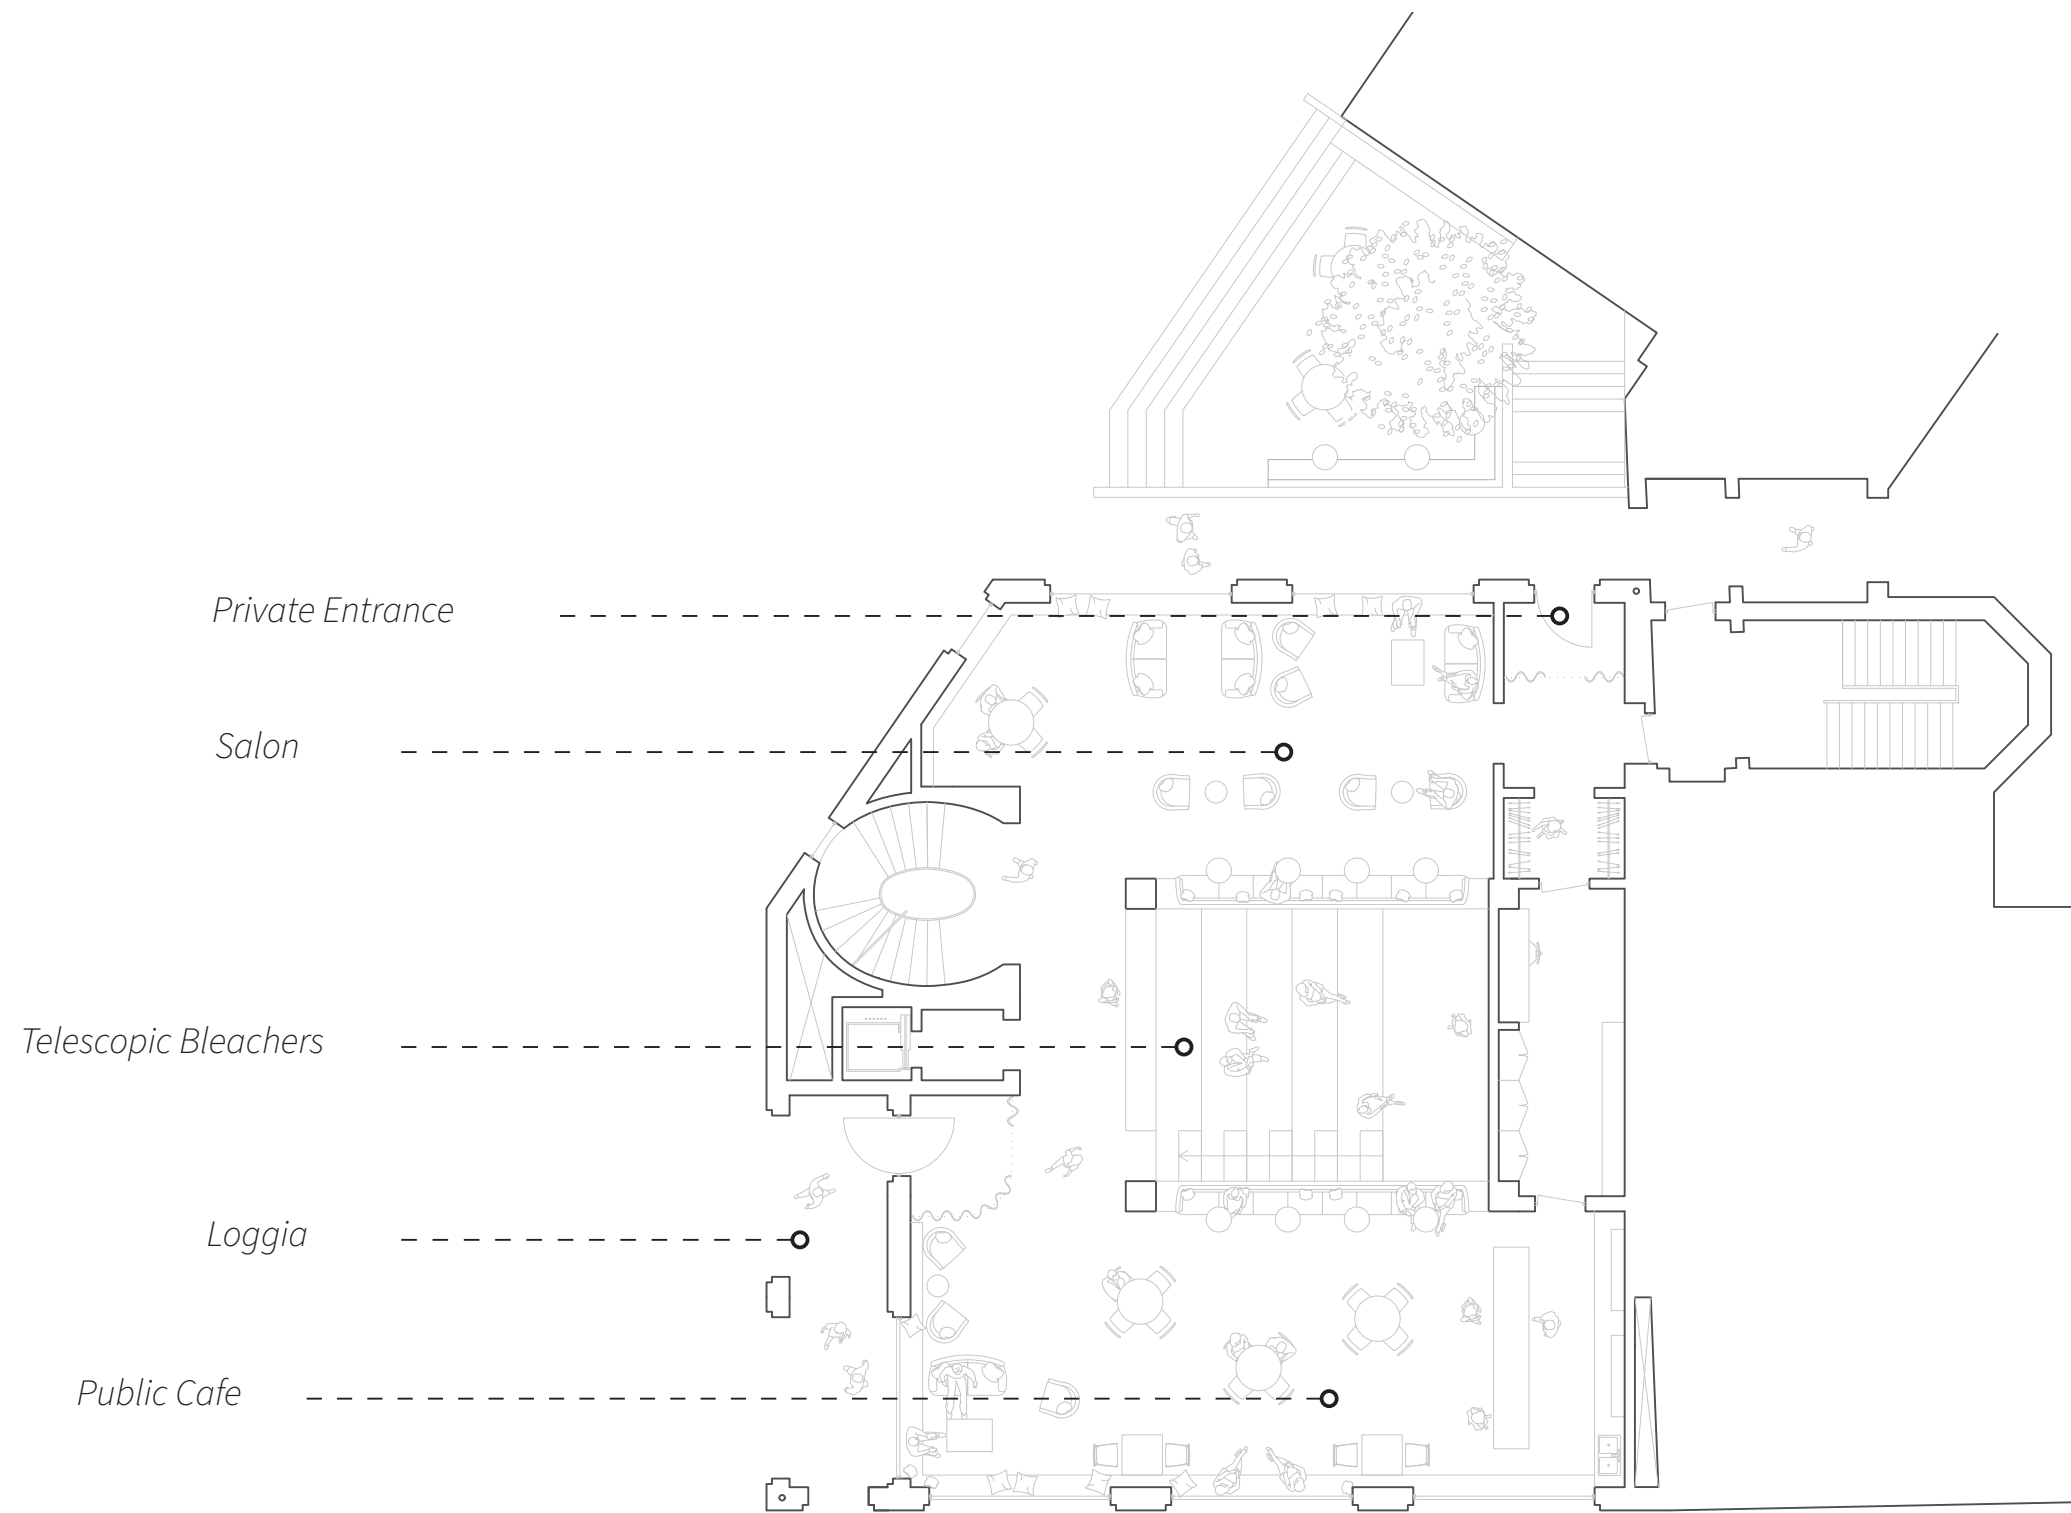

*Capriccio view of a Venetian Campo by Francesco Guardi*

*Loggia of Ca D'Oro, Venice*

*Café Sperl, Vienna*

Palazzo Rucellai, Firenze

South Elevation, 1 : 100

West Elevation, 1 : 100

North Elevation, 1 : 100

Basement, 1 : 100

First, Second, Third, Fourth Floor, 1 : 100

Principle Section, 1 : 100

Full overlay Cabinet Hinge

TECTUS Concealed Hinge

TECTUS Concealed Hinge

Ball Bearing Inset Hinge

Room Plan, 1 : 20