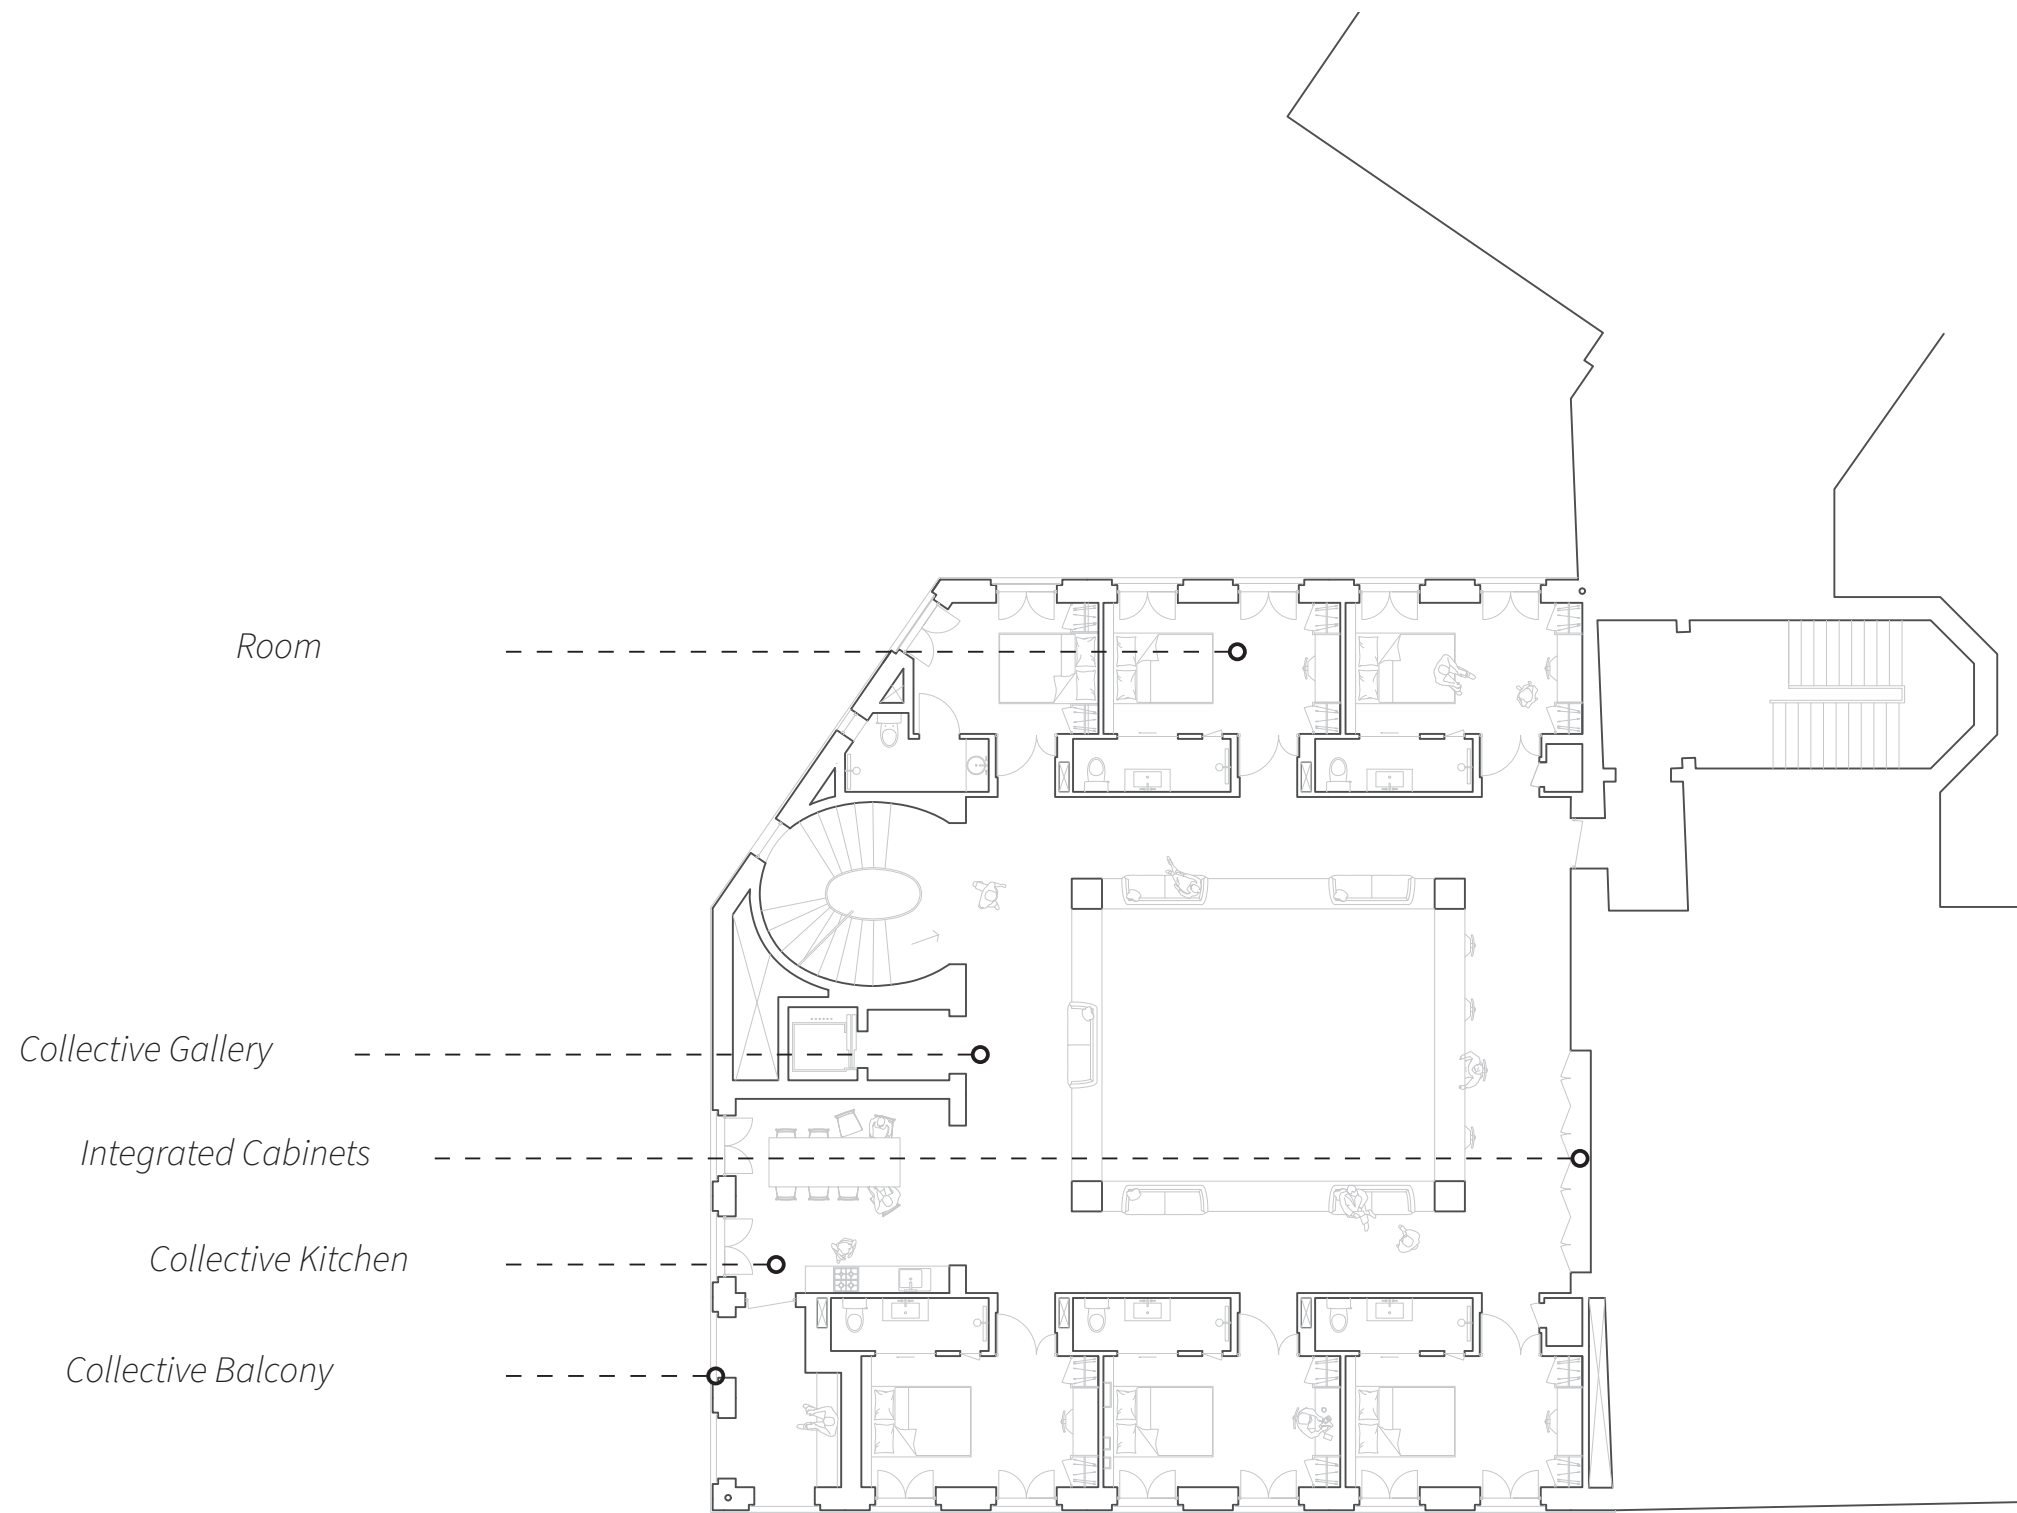

*Capriccio view of a Venetian Campo by Francesco Guardi*

*Loggia of Ca D'Oro, Venice*

*Café Sperl, Vienna*

Palazzo Rucellai, Firenze

South Elevation, 1 : 100

West Elevation, 1 : 100

North Elevation, 1 : 100

Basement, 1 : 100

First, Second, Third, Fourth Floor, 1 : 100

Principle Section, 1 : 100

Full overlay Cabinet Hinge

TECTUS Concealed Hinge

TECTUS Concealed Hinge

Ball Bearing Inset Hinge

Room Plan, 1 : 20