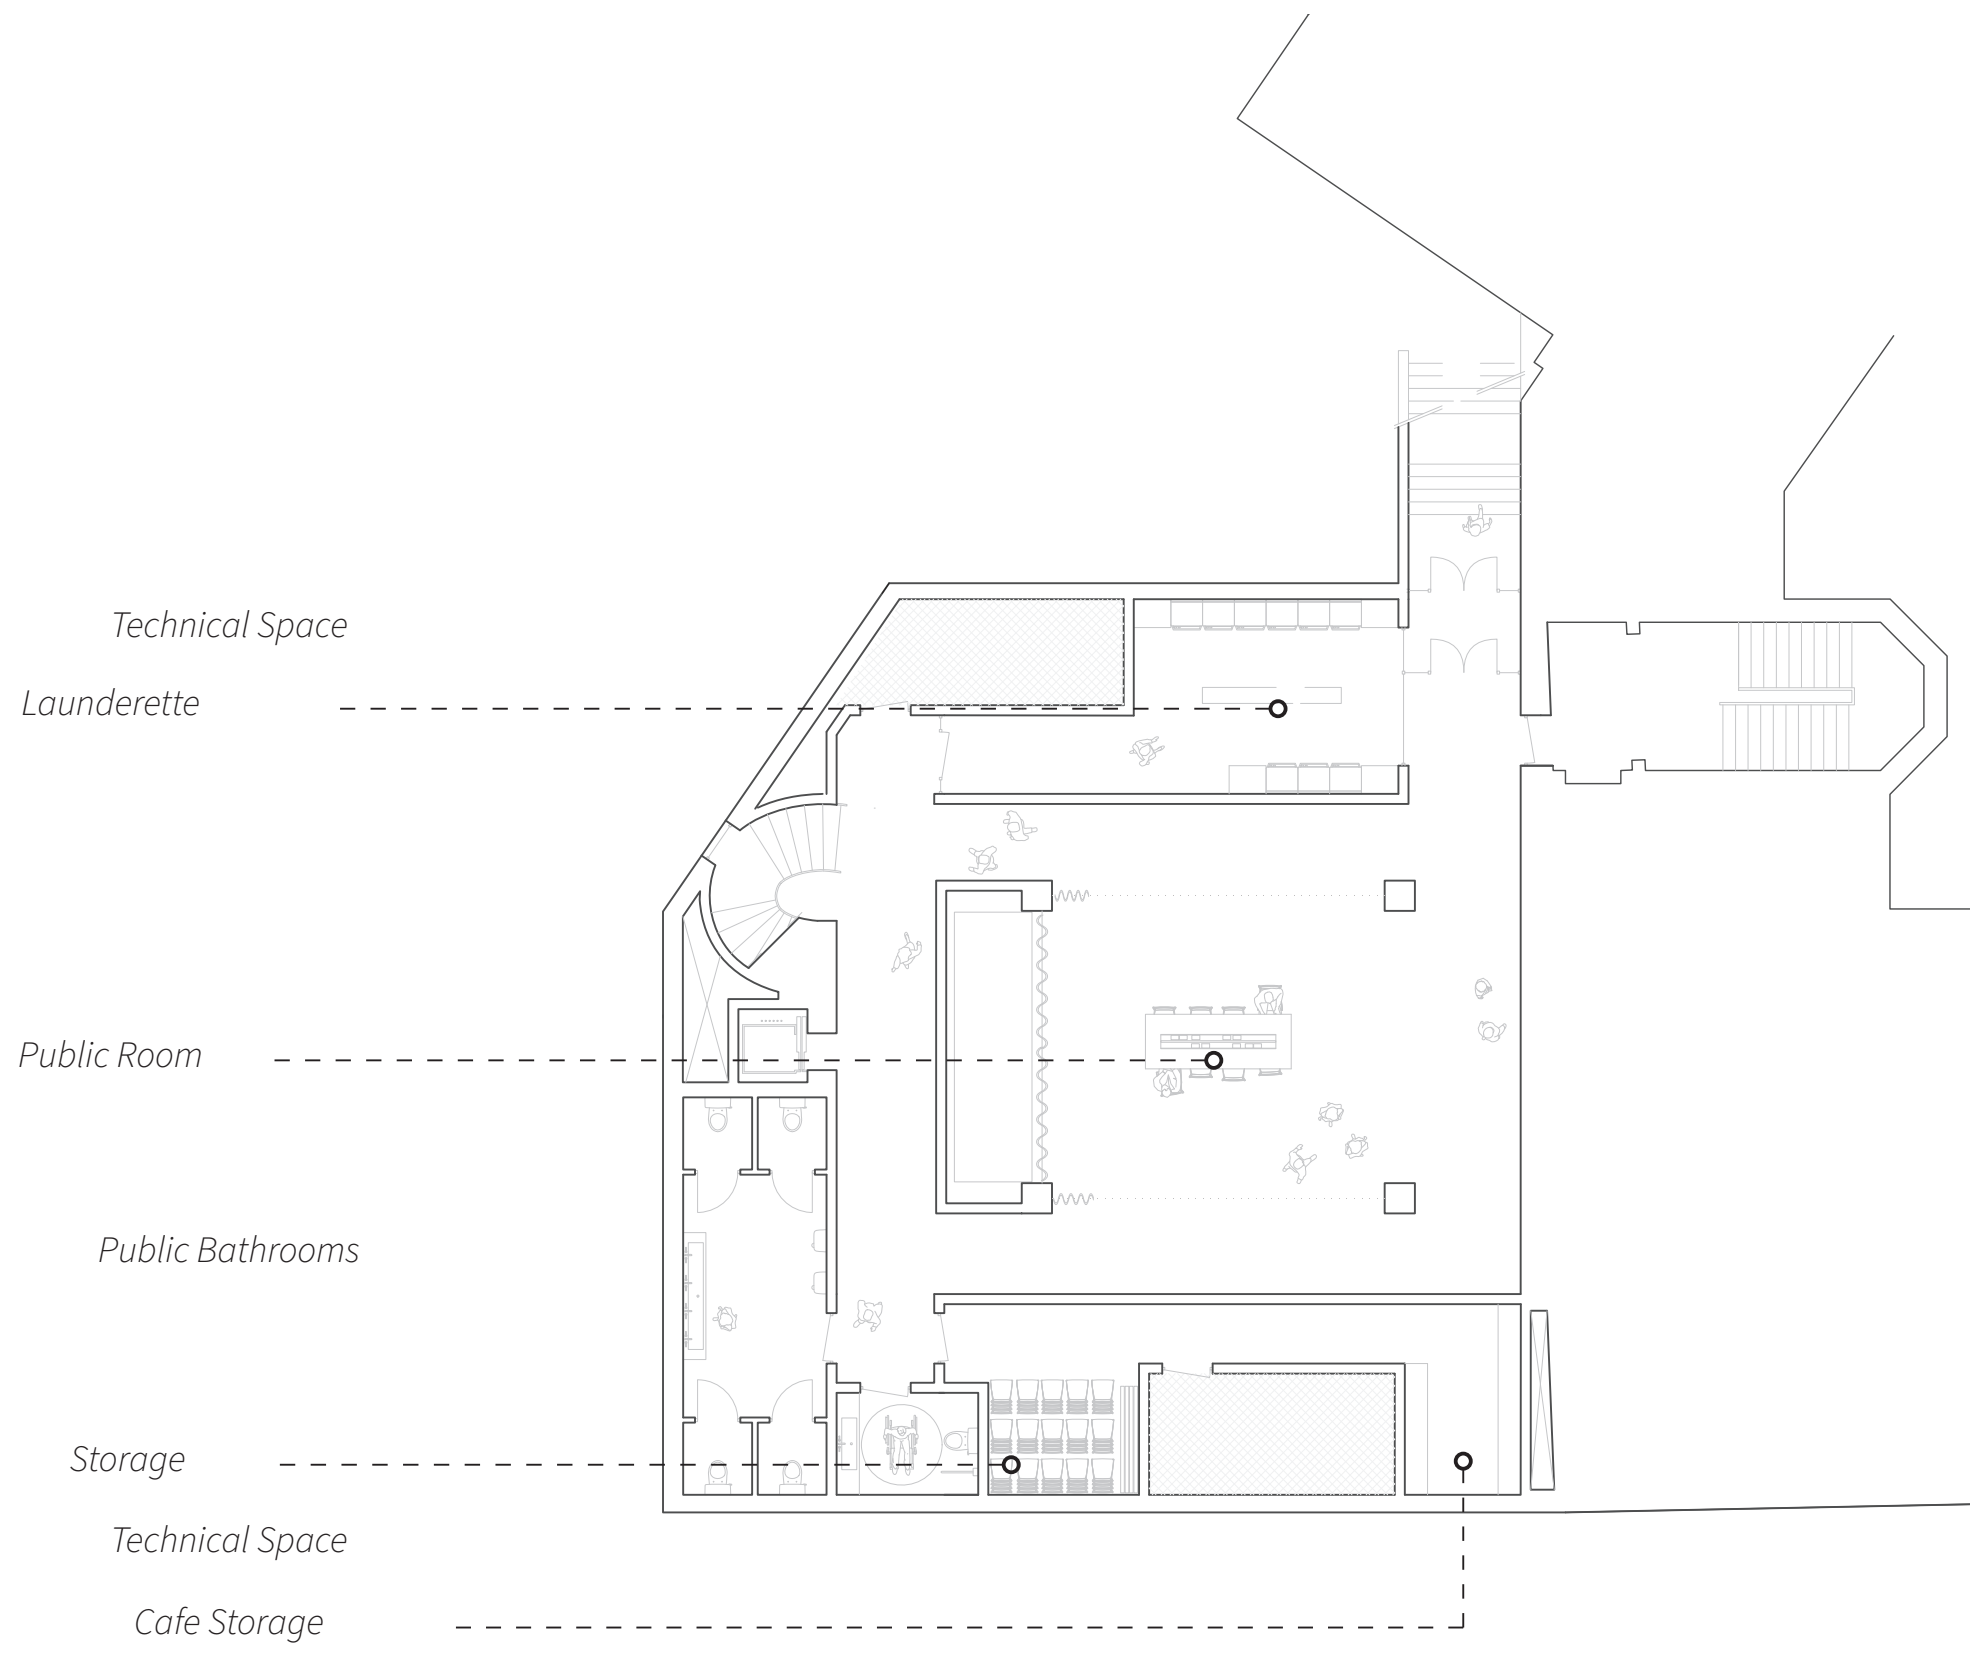

*Capriccio view of a Venetian Campo by Francesco Guardi*

*Loggia of Ca D'Oro, Venice*

*Café Sperl, Vienna*

Palazzo Rucellai, Firenze

South Elevation, 1 : 100

West Elevation, 1 : 100

North Elevation, 1 : 100

Basement, 1 : 100

First, Second, Third, Fourth Floor, 1 : 100

Principle Section, 1 : 100

Full overlay Cabinet Hinge

TECTUS Concealed Hinge

TECTUS Concealed Hinge

Ball Bearing Inset Hinge

Room Plan, 1 : 20