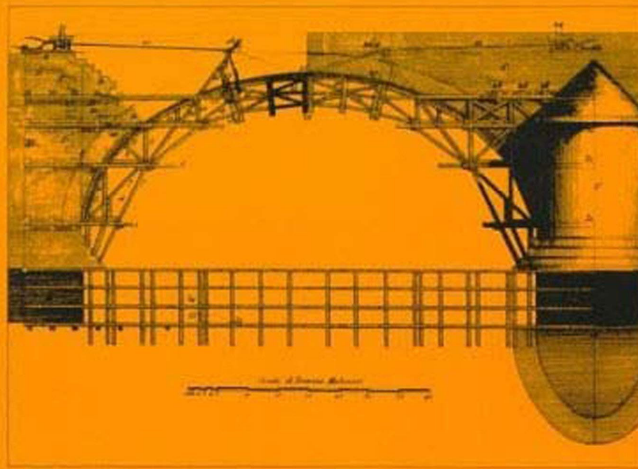

OPPOSITIONS BOOKS

Aldo Rossi **The Architecture
of the City**

Rossi, Aldo. The Architecture of the City. London: The MIT Press, 1982.