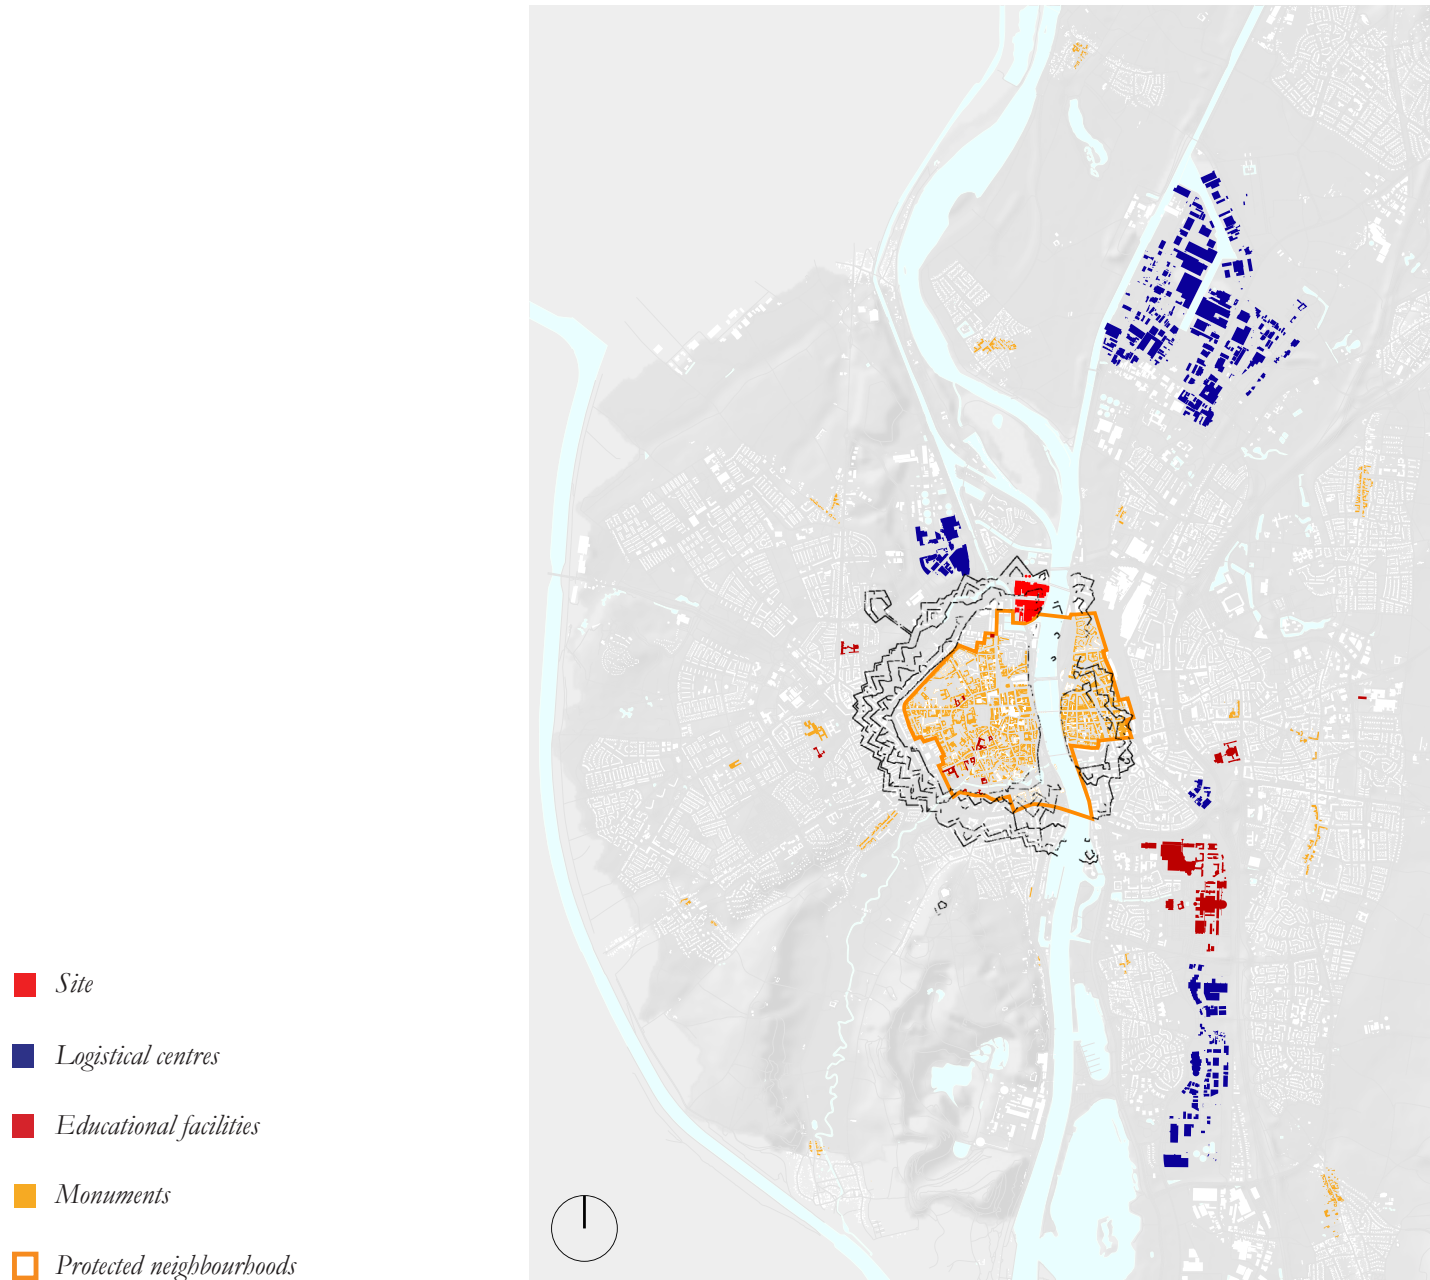

Spacetime Compression

Harvey, David. *The Condition of Postmodernity : An Enquiry into the Origins of Cultural Change*. Cambridge, Mass: Blackwell, 2003.

The Postcard City

The Peripheral City

A Border Condition

The Migrant City

Case Studies

La Bottega di Gemma

La Bottega di Gemma

La Bottega di Gemma

Content

I. Architecture and Time

II. Historical Overview of the Site