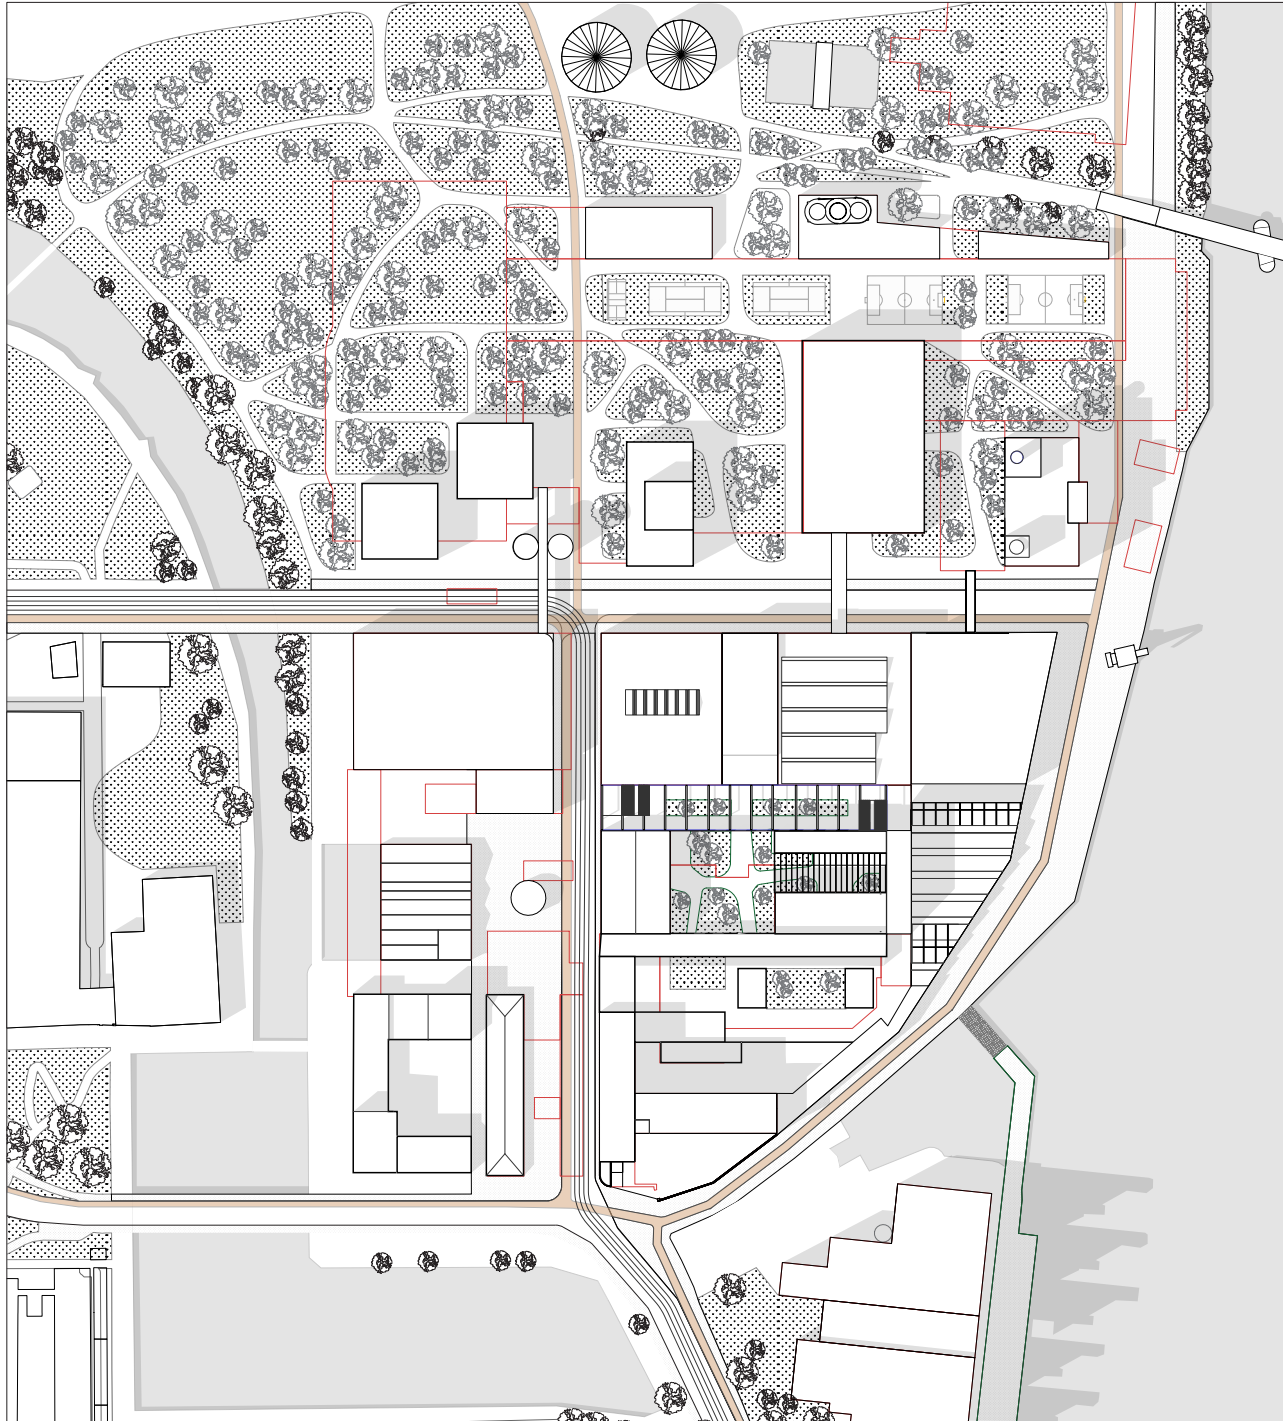

III. The In-Transit Condition

IV. Post-Industrial Masterplan for the former KNP factory

V. A housing project for modern nomads

The Green Ring

Masterplan

Morphology

Principles

Team Work

Masterplan

Existing

The Perimetre

Elevated terraces

Carving Out

Ground Floor

First Floor

Life Between the Walls