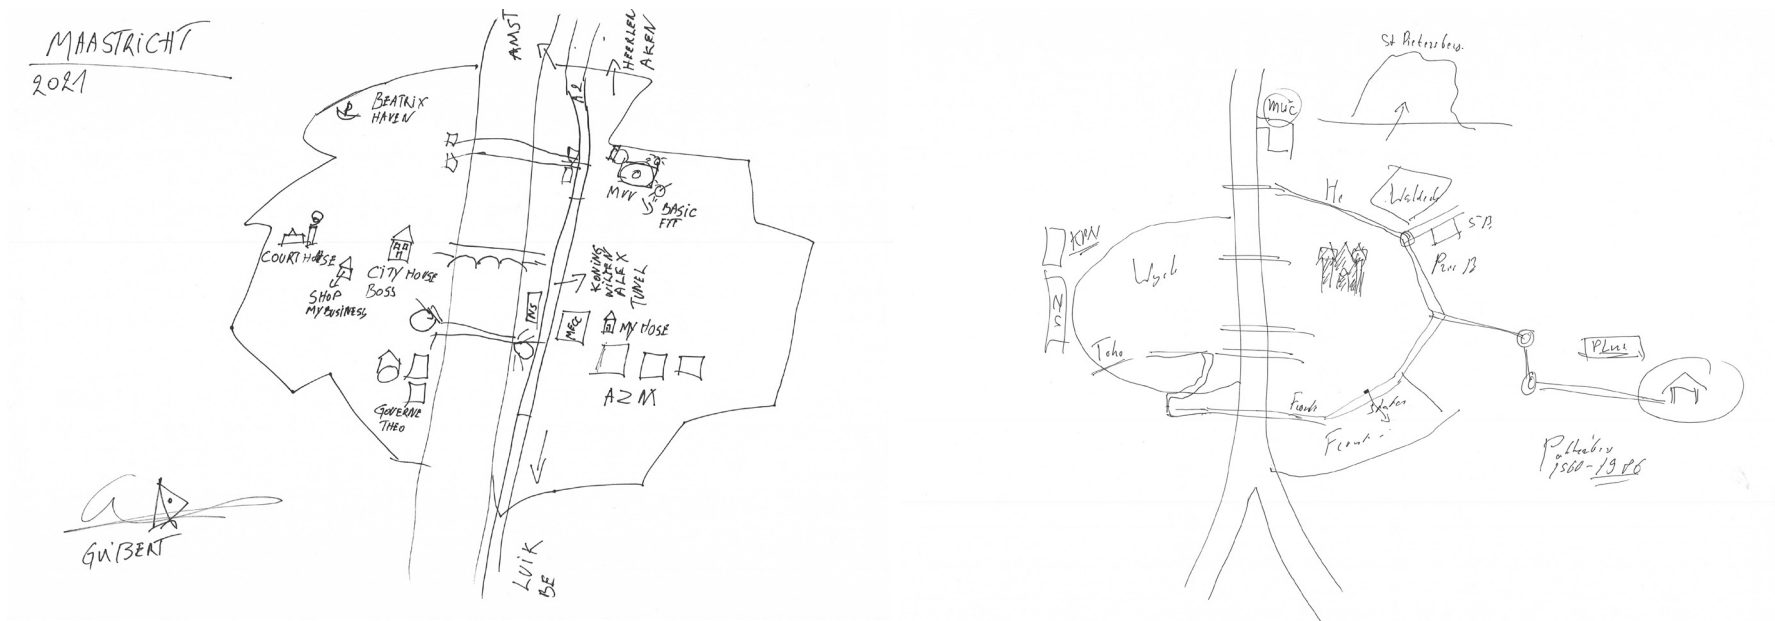

Content

I. Architecture and Time

II. Historical Overview of the Site

III. The In-Transit Condition

IV. Post-Industrial Masterplan for the former KNP factory

V. A housing project for modern nomads

The Permanence of the Wall