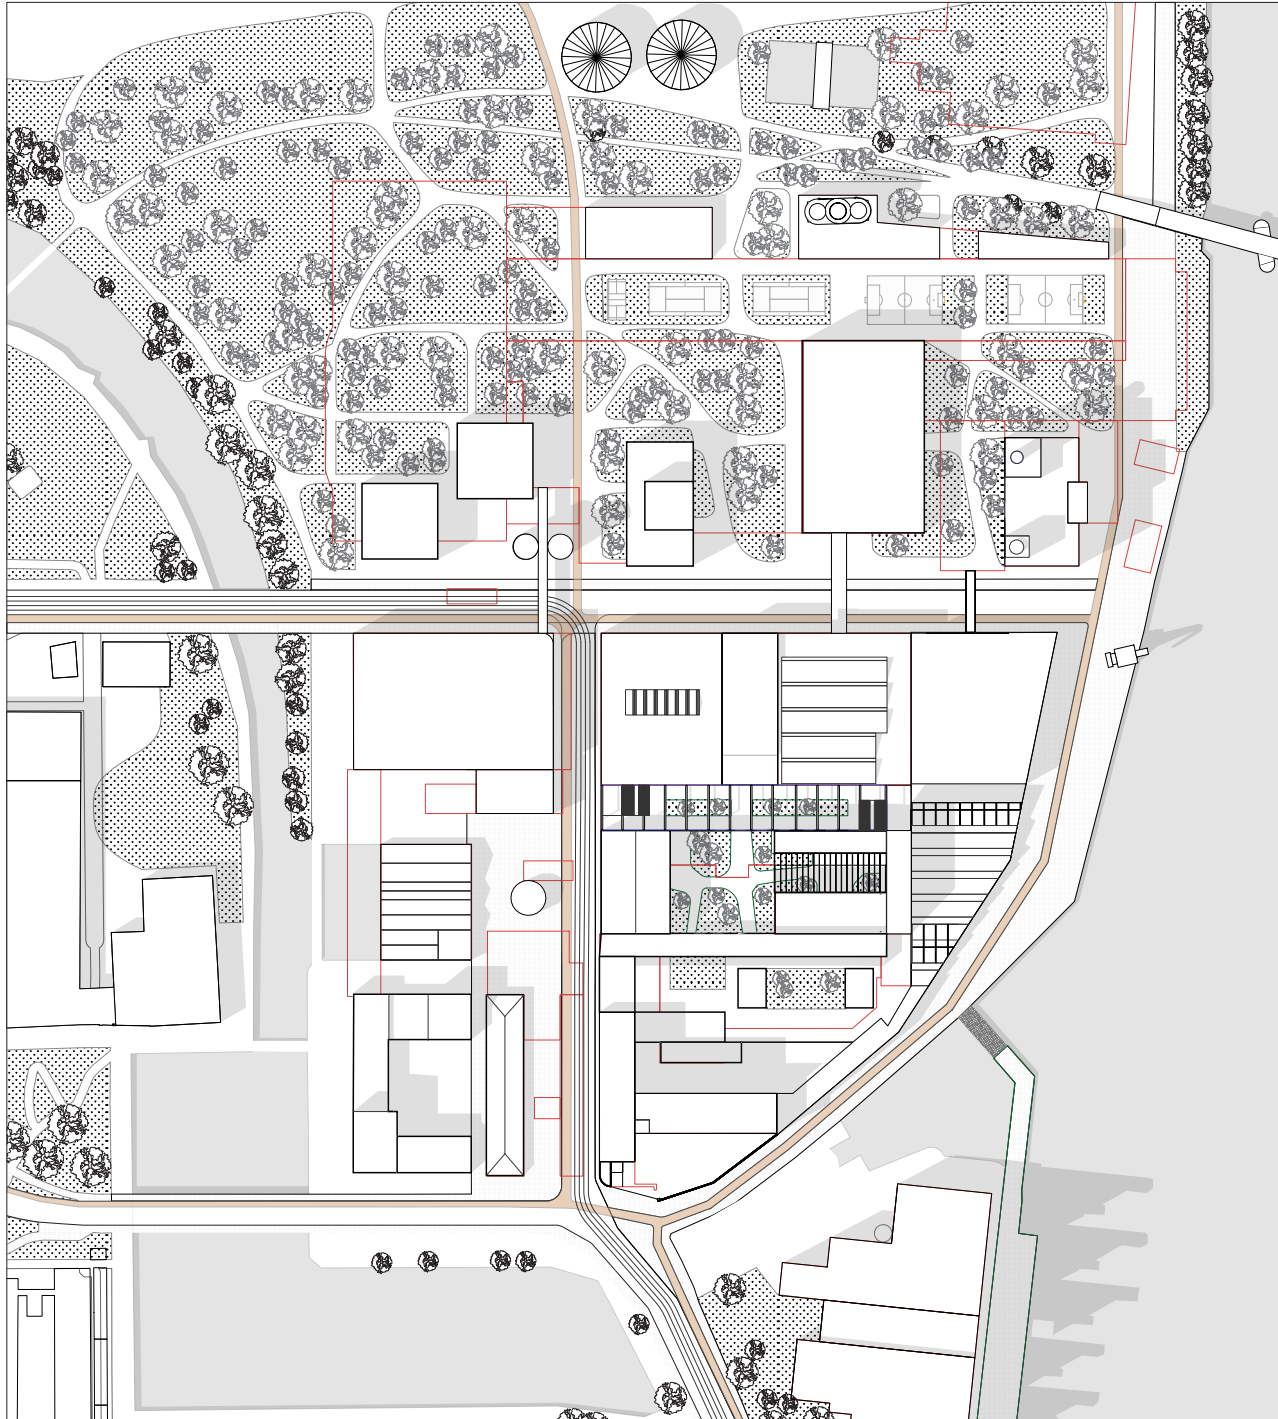

Masterplan