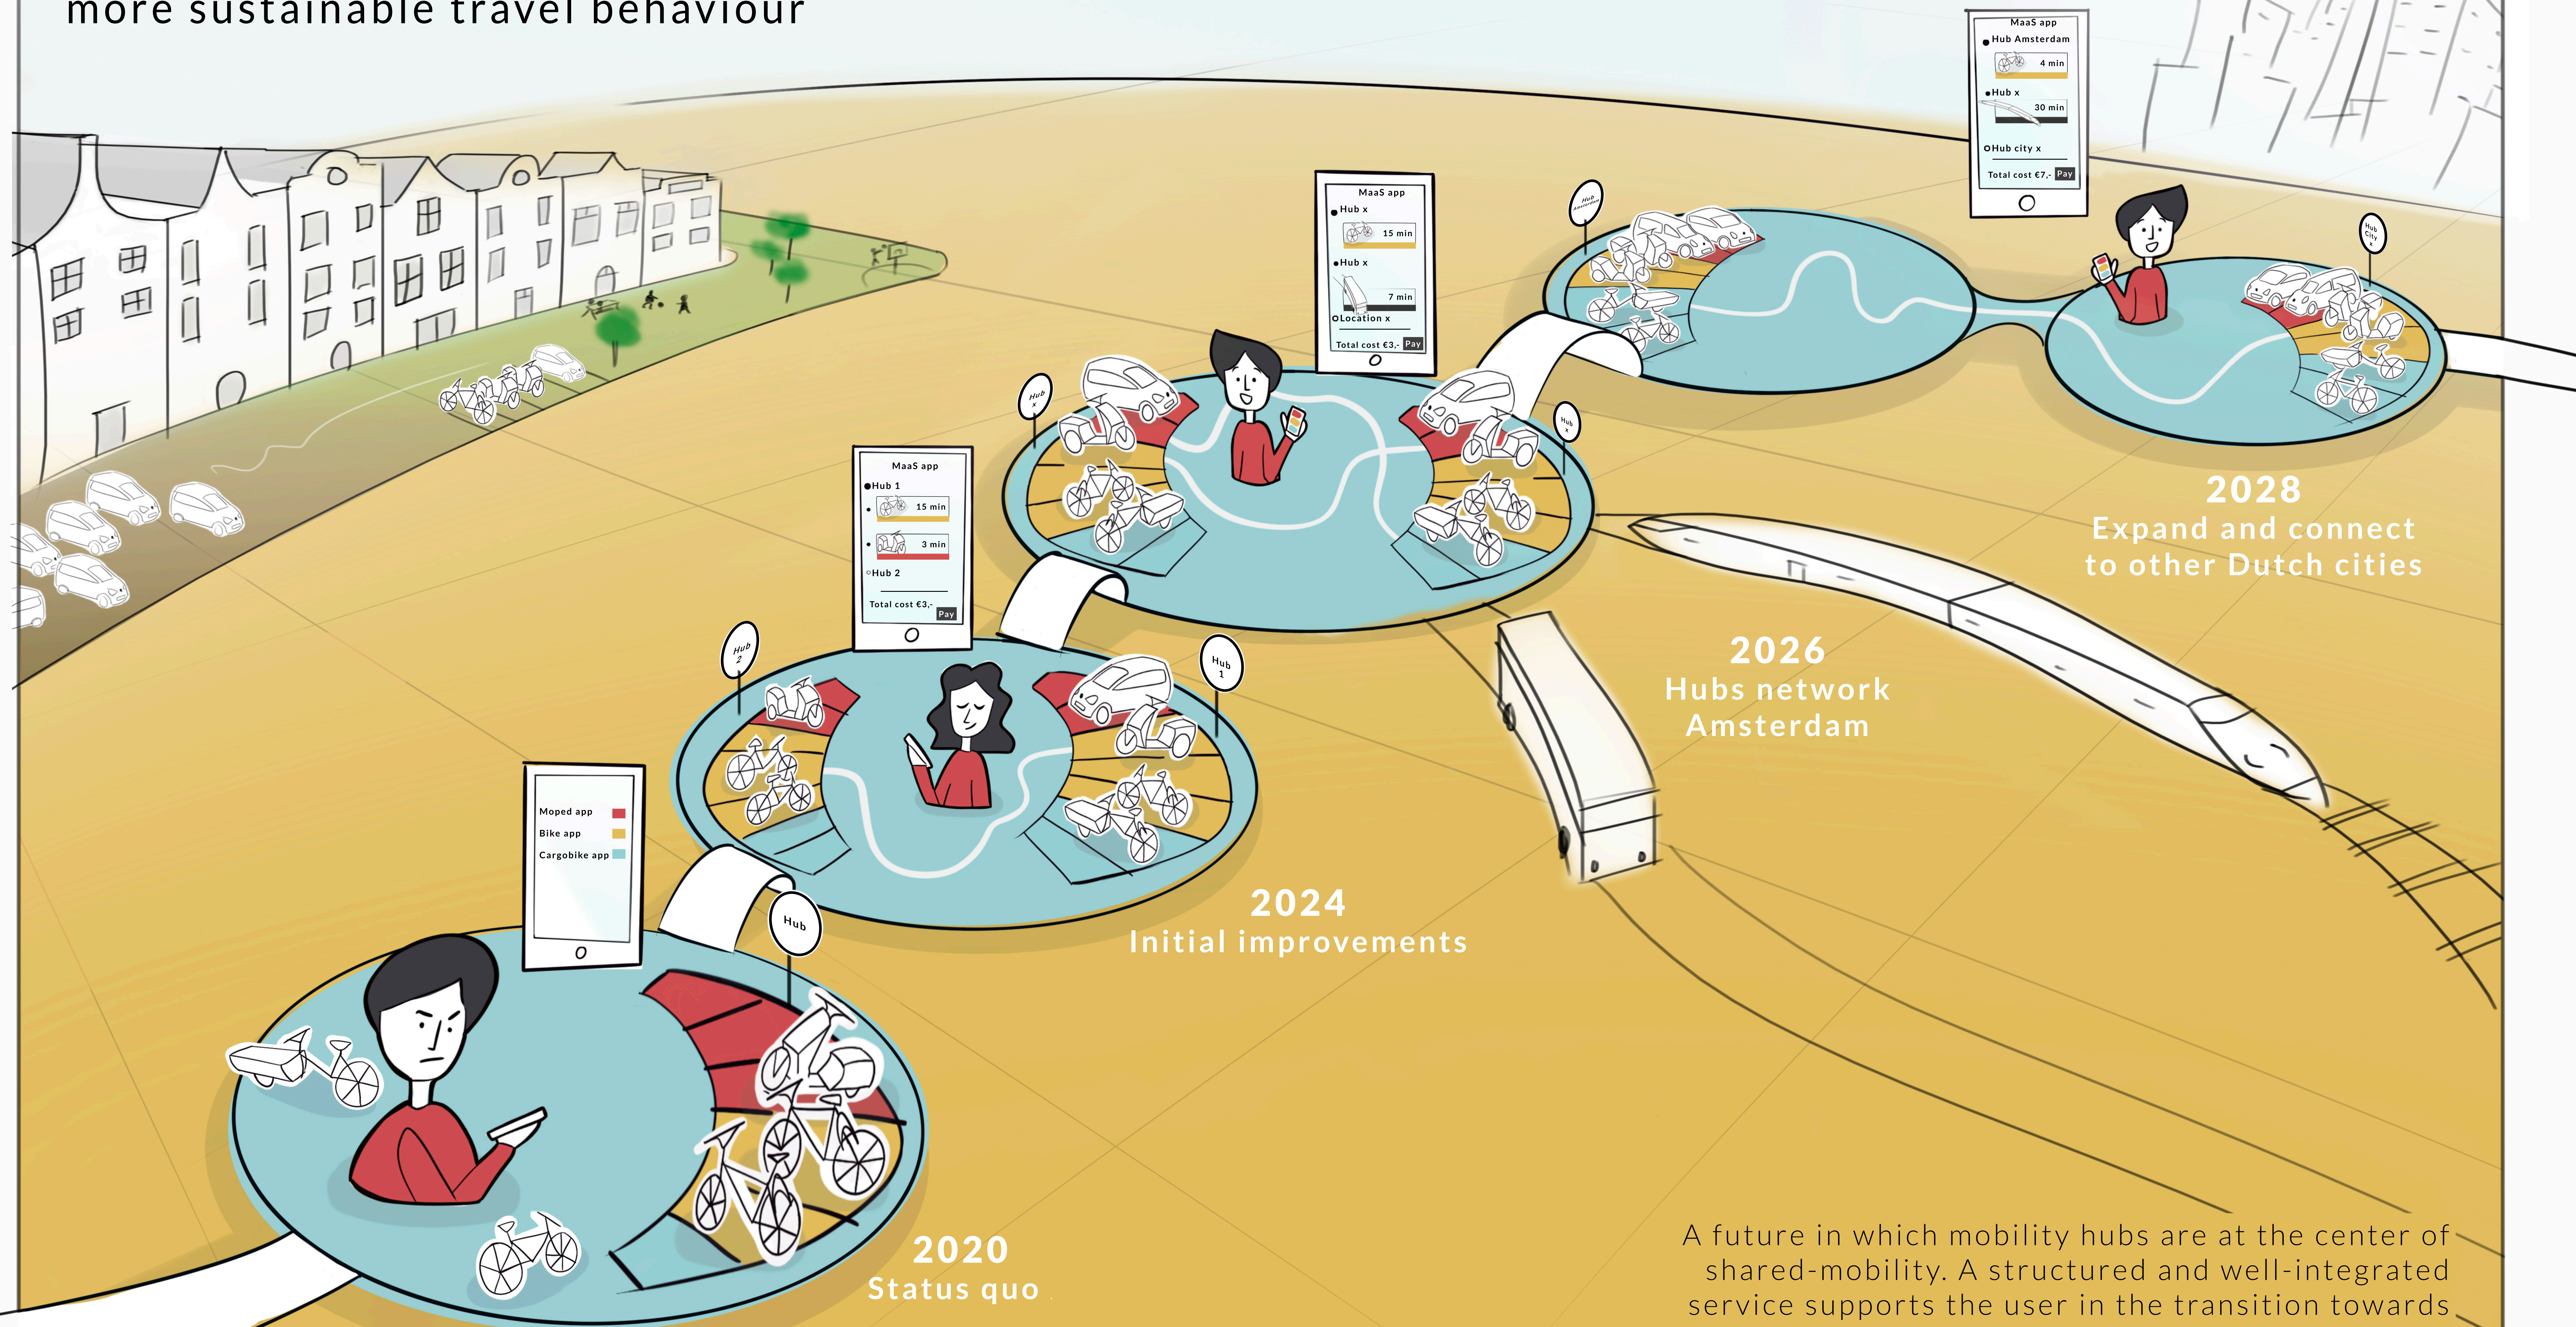

A roadmap for the implementation of mobility hubs to support citizens towards more sustainable travel behaviour

A future in which mobility hubs are at the center of shared-mobility. A structured and well-integrated service supports the user in the transition towards shared-ownership, allowing all citizens to travel sustainably while enjoying a high-quality public space.