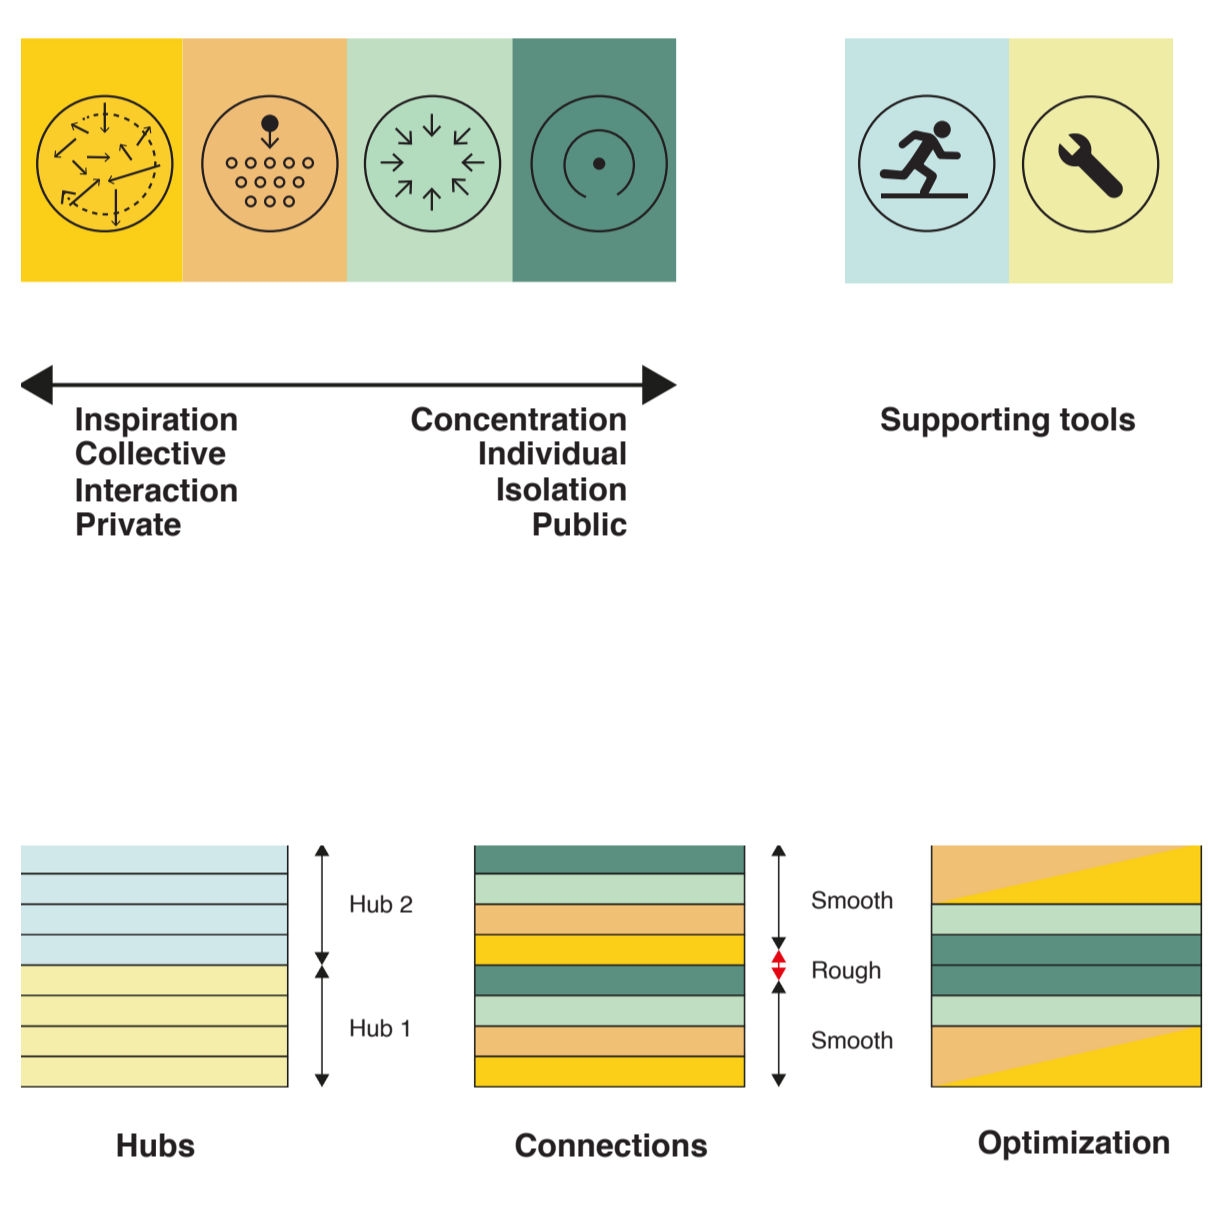

FUSION SCIENTIA

MORE THEN JUST A CAMPUS

RESEARCH

Type	Signature	Description	Principle	Orientation	Spaces
Warehouse		The warehouse learning setting supports informal knowledge sharing by allowing free flow and encouraging spontaneous meetings between students.	Initiation		Active workspaces Cafe / Lounge Library Lounges Courtyards
Mountain Top		Mountain top learning settings support single-way communication from one to many. Whether it is a presentation or a stage performance.	Direction of attention		Theater Lecture hall Podium Stage Auditoriums
Campfire		Campfire learning settings create smaller pockets for group work and group dialogue. Marked with a boundary, the campfire setting supports the feeling of connection and collaboration.	Marked territory		Classroom Conference room Lab spaces Seminar rooms Maker spaces
The Cove		The Cove learning setting attracts focus, deepening and concentration. It provides a place for either visual or physical privacy.	Concentration		Private office Study pods Isolation booths Recording studios Workstations
Movement		Everyone needs to move sometimes. Movement moves knowledge from the brain and into the body.	Physical activation		Elevator Stair Corridors Stairs Ramps
Hands On		Hands on draws parallels to "hands-on" learning using prototyping to gain a deeper understanding of how theory works in practice.	Experimenting		Artisan spaces Engineering spaces Fab Lab CAD Lab Maker spaces