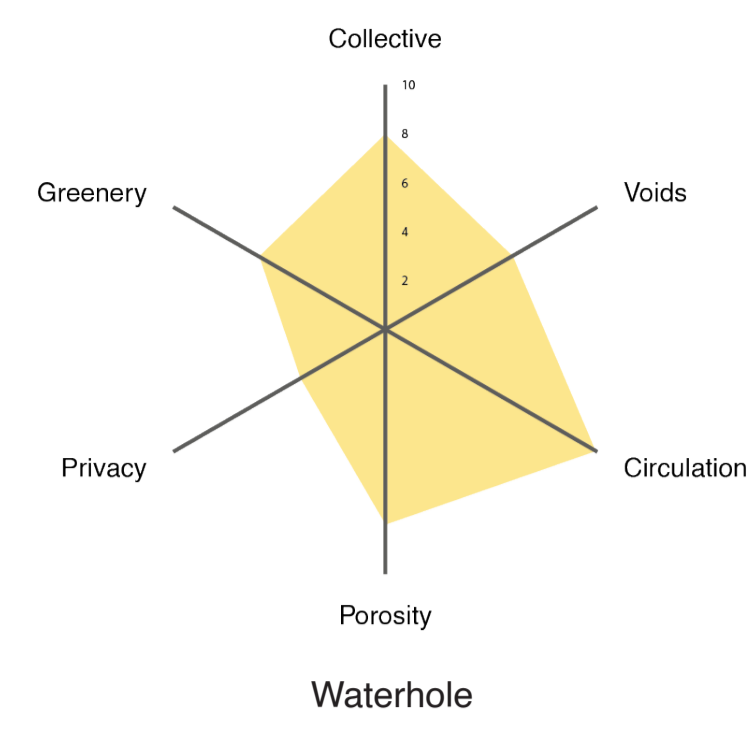

SITE ANALYSIS

RENOVATION STEPS

MASSING STEPS

GROUND FLOOR PLAN

ELEVATION FRONT

PROGRAM

	Discover	Play	Gather	Research	Work	Believe
Hub						
Character	Inviting Open Intrigue Transparent	Dynamic Energetic Playful Engaging	Social Collaborative Welcoming Flexible	Innovative Focused Knowledge-driven Analytical	Productive Efficient Structured Professional	Scenic Elegant Relaxing Elevated
Spatial dynamics	Wandering Gather Meet Spacious	Spacious Active Dynamic Play	Gather Wandering Spacious Relax	Enclosed Meet Innovate Inspire	Flexible Professional Enclosed Structured	Meet Relax Gather View

WATERHOLE

OASIS

THE COVE

PERSPECTIVE SECTION

PERSPECTIVE SECTION

3D FACADE FRAGMENT

FACADE LAYERS

DETAILING