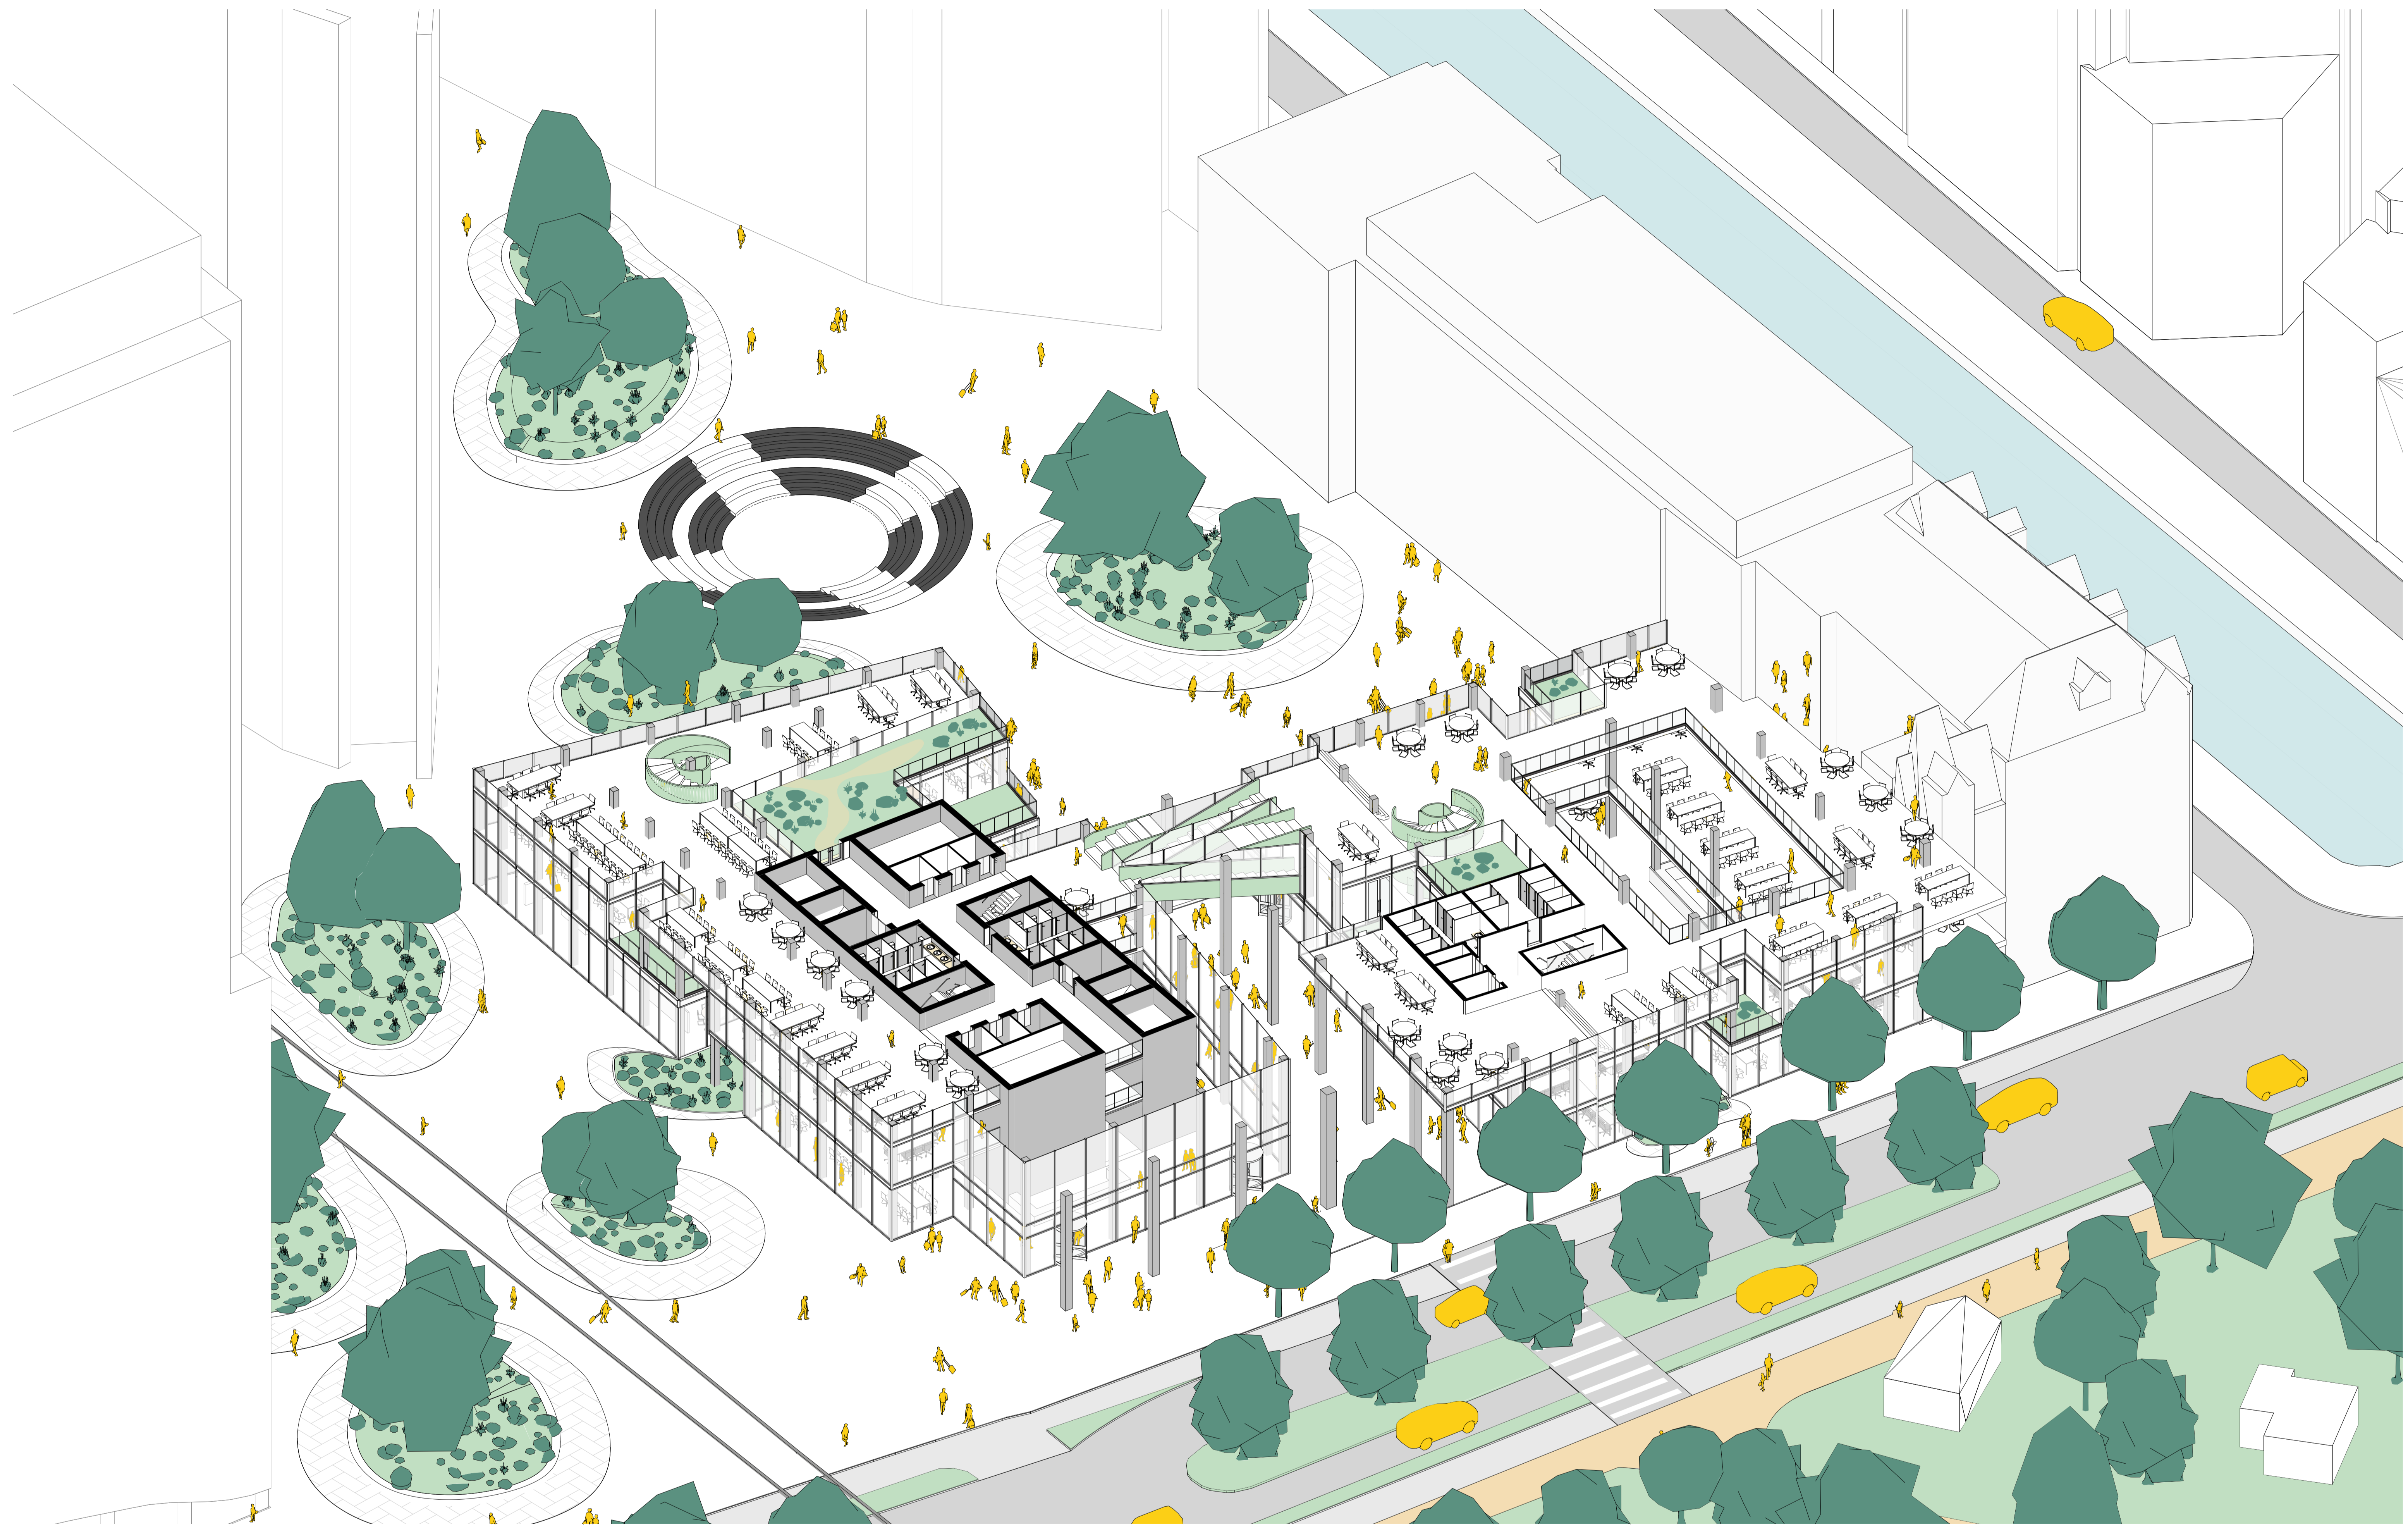

SITE ANALYSIS

RENOVATION STEPS

MASSING STEPS

GROUND FLOOR PLAN

ELEVATION FRONT

PROGRAM

	Discover	Play	Gather	Research	Work	Believe
Hub						
Character	Inviting Open Intrigue Transparent	Dynamic Energetic Playful Engaging	Social Collaborative Welcoming Flexible	Innovative Focused Knowledge-driven Analytical	Productive Efficient Structured Professional	Scenic Elegant Relaxing Elevated
Spatial dynamics	Wandering Gather Meet Spacious	Spacious Active Dynamic Play	Gather Wandering Spacious Relax	Enclosed Meet Innovate Inspire	Flexible Professional Enclosed Structured	Meet Relax Gather View

WATERHOLE

OASIS

THE COVE

PERSPECTIVE SECTION

PERSPECTIVE SECTION

3D FACADE FRAGMENT

FACADE LAYERS

DETAILING