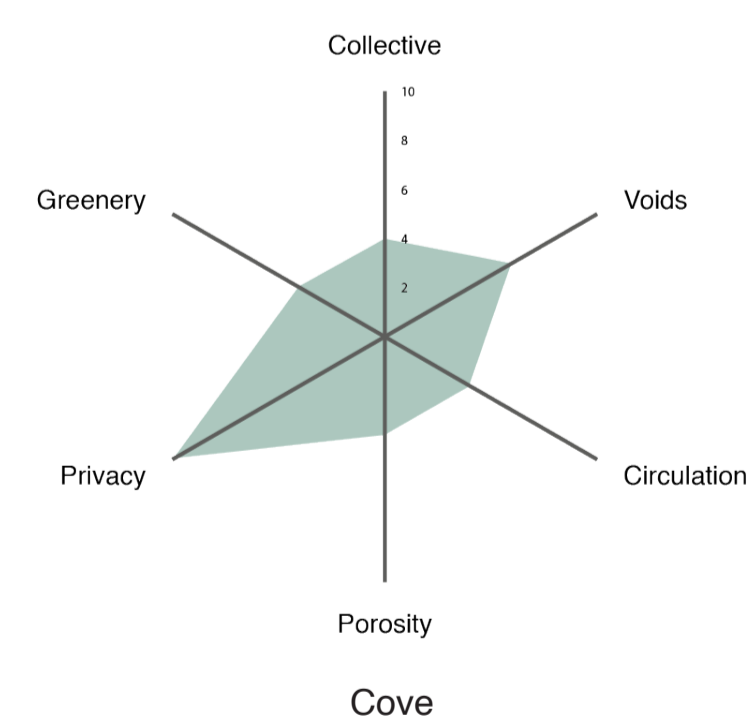

SITE ANALYSIS

RENOVATION STEPS

MASSING STEPS

GROUND FLOOR PLAN

ELEVATION FRONT

PROGRAM

	Discover	Play	Gather	Research	Work	Believe
Hub						
Character	Inviting Open Intrigue Transparent	Dynamic Energetic Playful Engaging	Social Collaborative Welcoming Flexible	Innovative Focused Knowledge-driven Analytical	Productive Efficient Structured Professional	Scenic Elegant Relaxing Elevated
Spatial dynamics	Wandering Gather Meet Spacious	Spacious Active Dynamic Play	Gather Wandering Spacious Relax	Enclosed Meet Innovate Inspire	Flexible Professional Enclosed Structured	Meet Relax Gather View

WATERHOLE

OASIS

THE COVE

PERSPECTIVE SECTION

PERSPECTIVE SECTION

3D FACADE FRAGMENT

FACADE LAYERS

DETAILING