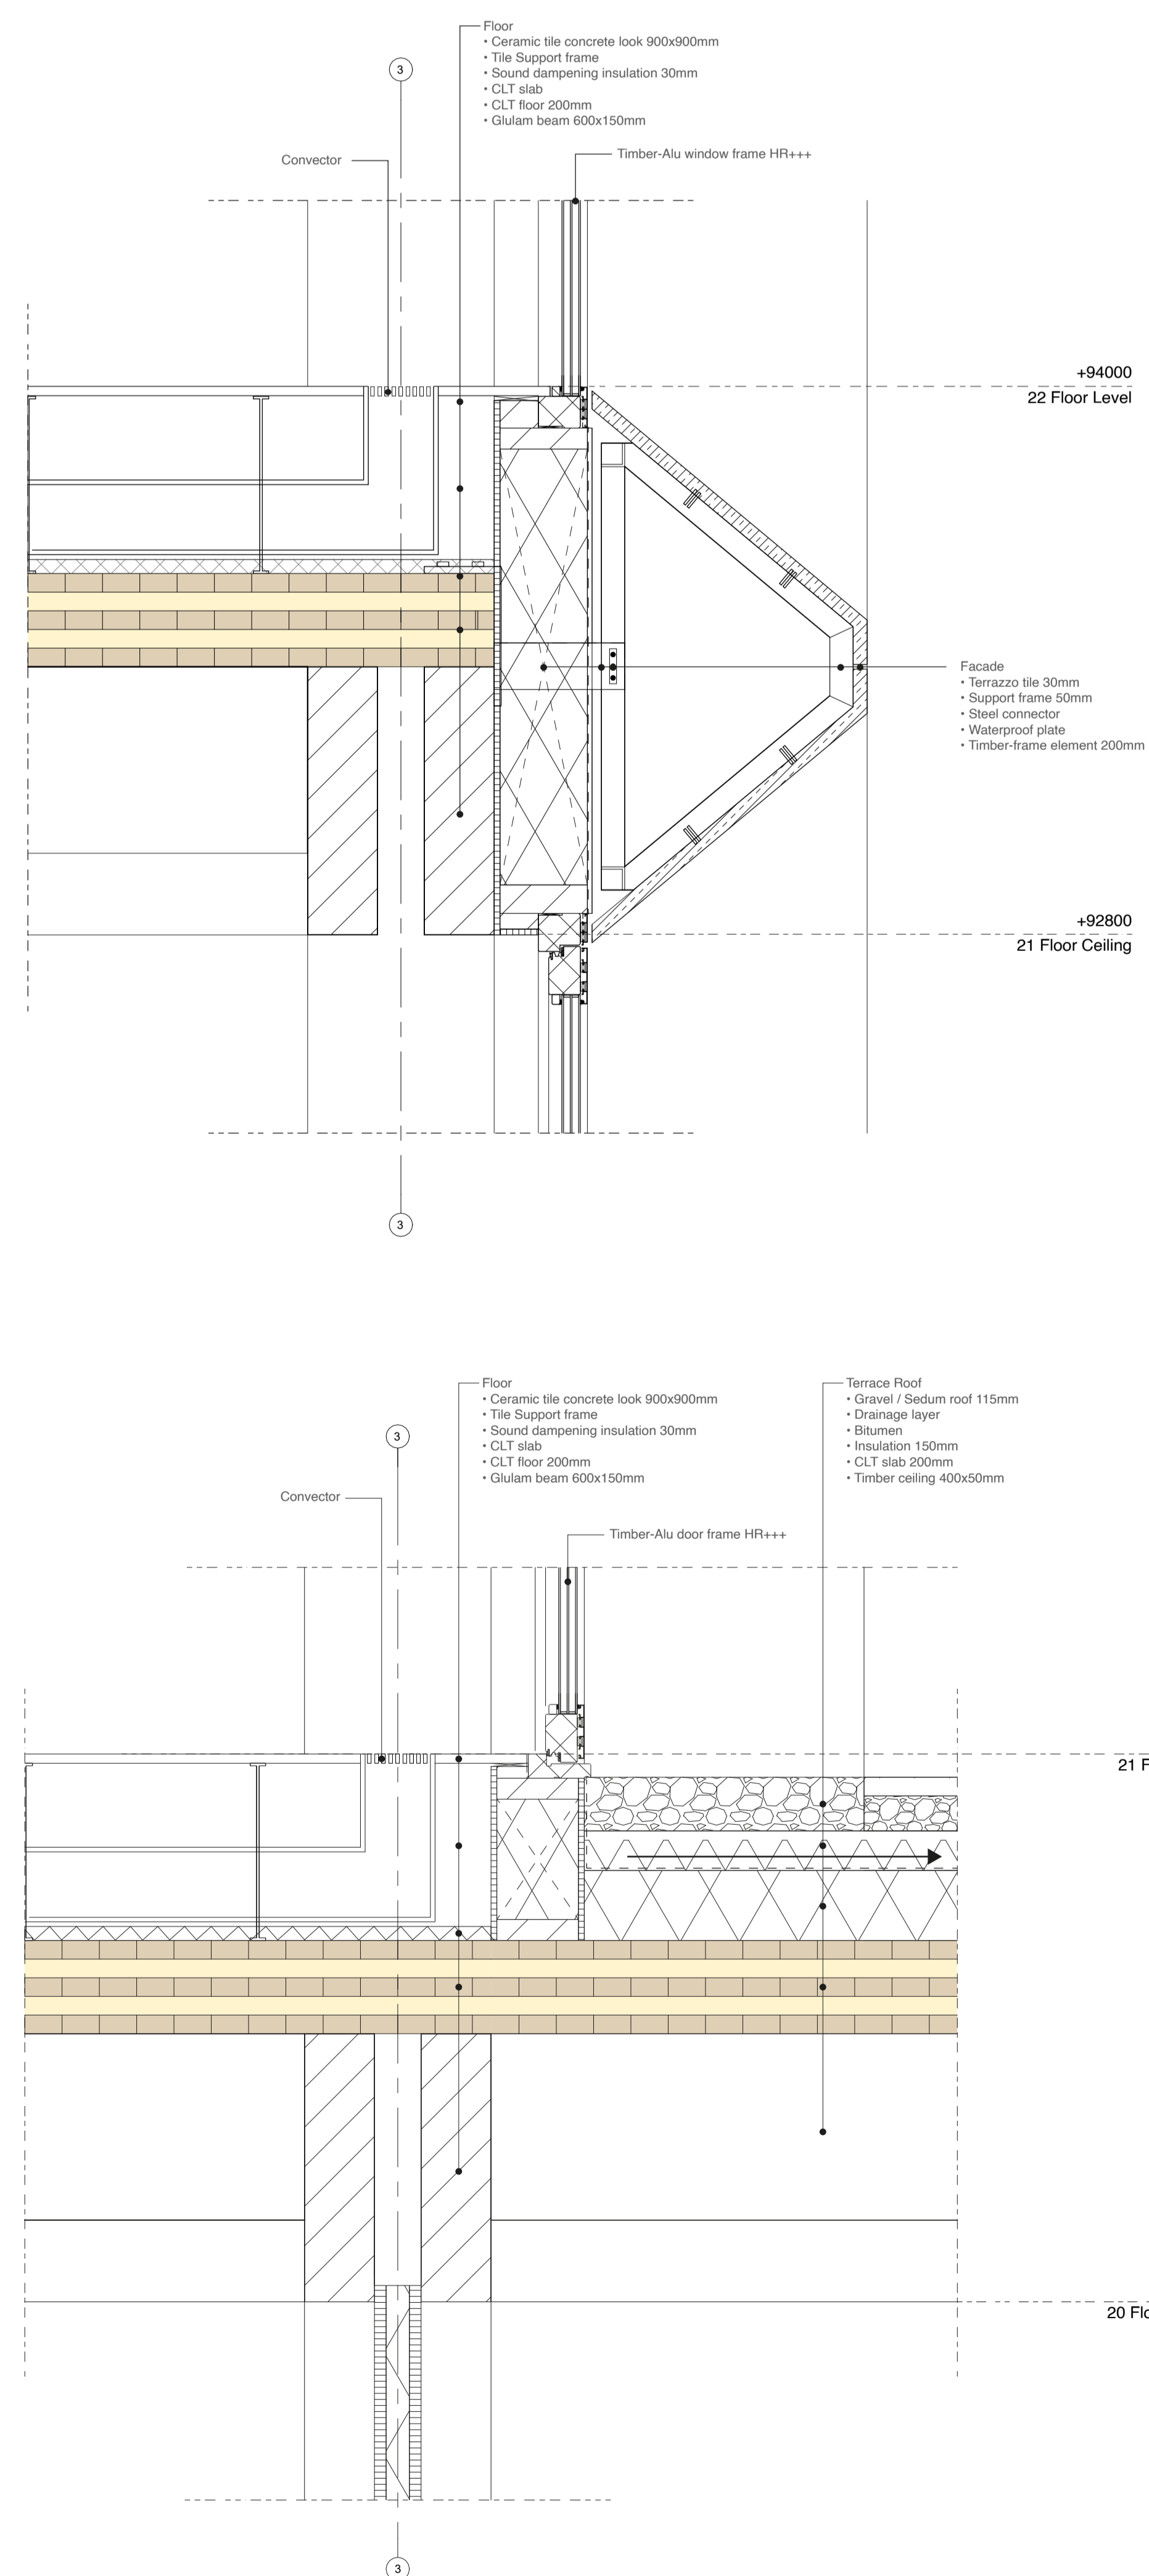

SITE ANALYSIS

RENOVATION STEPS

MASSING STEPS

GROUND FLOOR PLAN

ELEVATION FRONT

PROGRAM

	Discover	Play	Gather	Research	Work	Believe
Hub						
Character	Inviting Open Intrigue Transparent	Dynamic Energetic Playful Engaging	Social Collaborative Welcoming Flexible	Innovative Focused Knowledge-driven Analytical	Productive Efficient Structured Professional	Scenic Elegant Relaxing Elevated
Spatial dynamics	Wandering Gather Meet Spacious	Spacious Active Dynamic Play	Gather Wandering Spacious Relax	Enclosed Meet Innovate Inspire	Flexible Professional Enclosed Structured	Meet Relax Gather View

WATERHOLE

OASIS

THE COVE

PERSPECTIVE SECTION

PERSPECTIVE SECTION

3D FACADE FRAGMENT

FACADE LAYERS

DETAILING