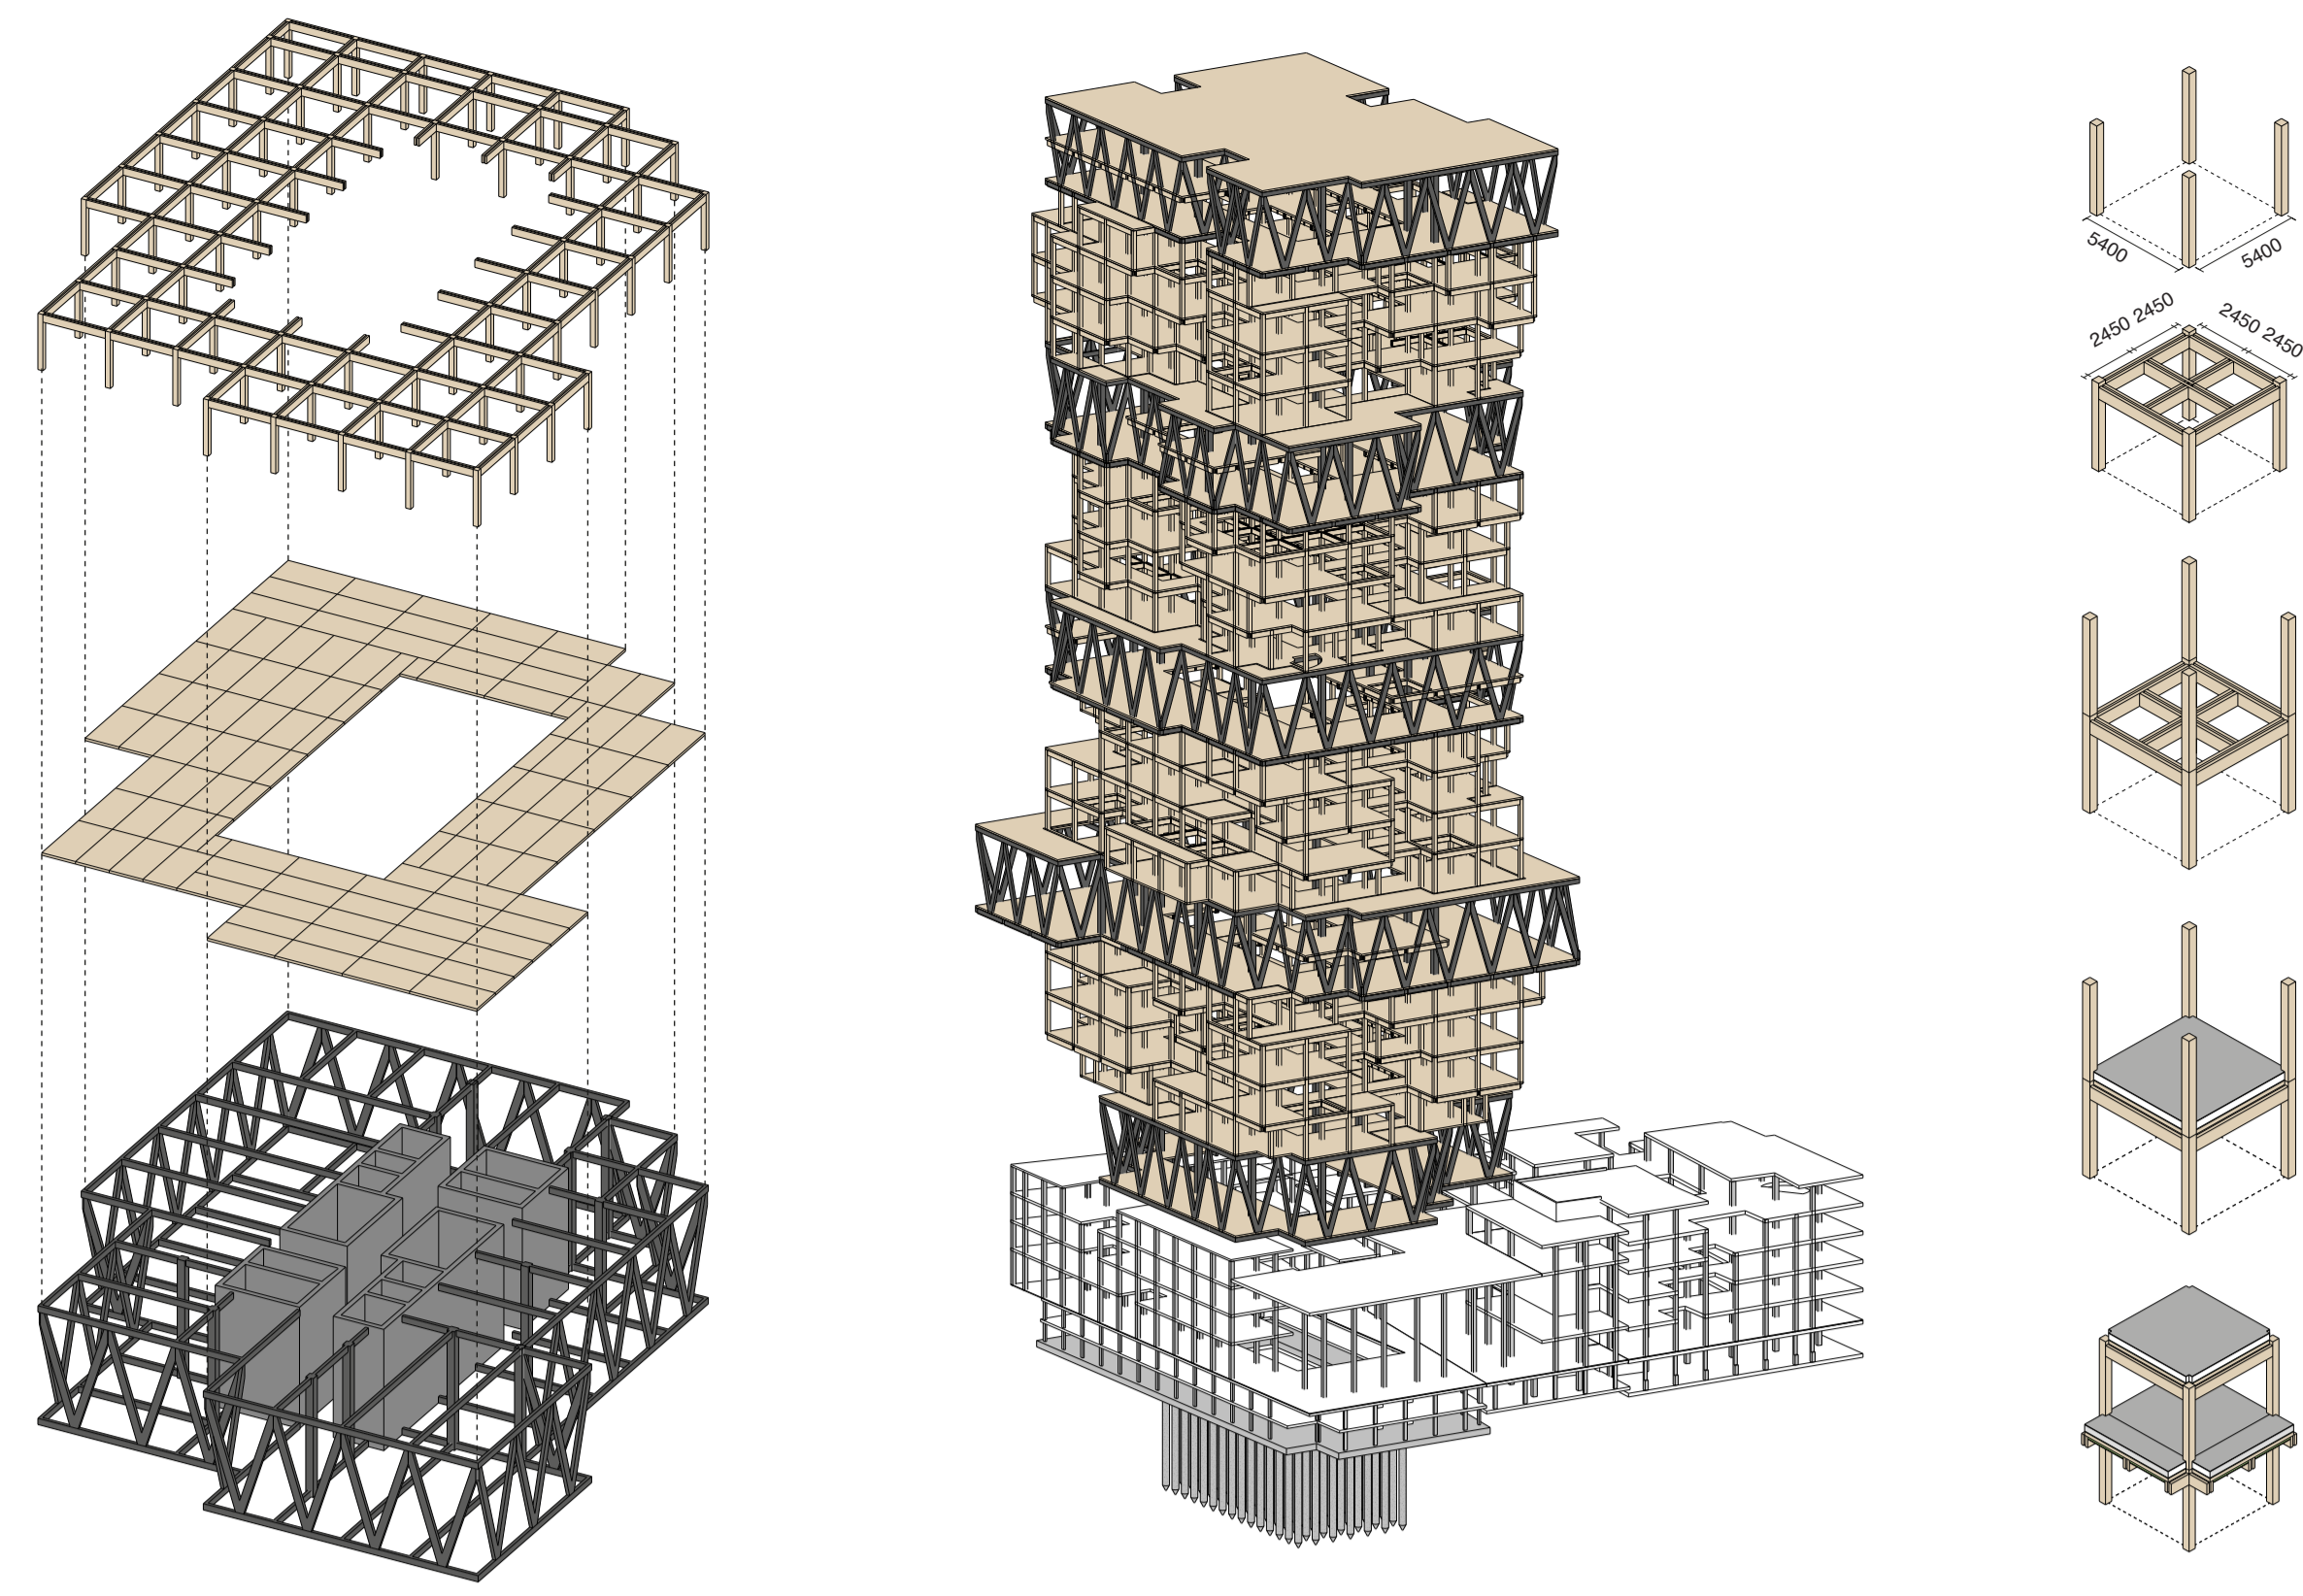

SITE ANALYSIS

RENOVATION STEPS

MASSING STEPS

GROUND FLOOR PLAN

ELEVATION FRONT

PROGRAM

	Discover	Play	Gather	Research	Work	Believe
Hub						
Character	Inviting Open Intrigue Transparent	Dynamic Energetic Playful Engaging	Social Collaborative Welcoming Flexible	Innovative Focused Knowledge-driven Analytical	Productive Efficient Structured Professional	Scenic Elegant Relaxing Elevated
Spatial dynamics	Wandering Gather Meet Spacious	Spacious Active Dynamic Play	Gather Wandering Spacious Relax	Enclosed Meet Innovate Inspire	Flexible Professional Enclosed Structured	Meet Relax Gather View

WATERHOLE

OASIS

THE COVE

PERSPECTIVE SECTION

PERSPECTIVE SECTION

3D FACADE FRAGMENT

FACADE LAYERS

DETAILING