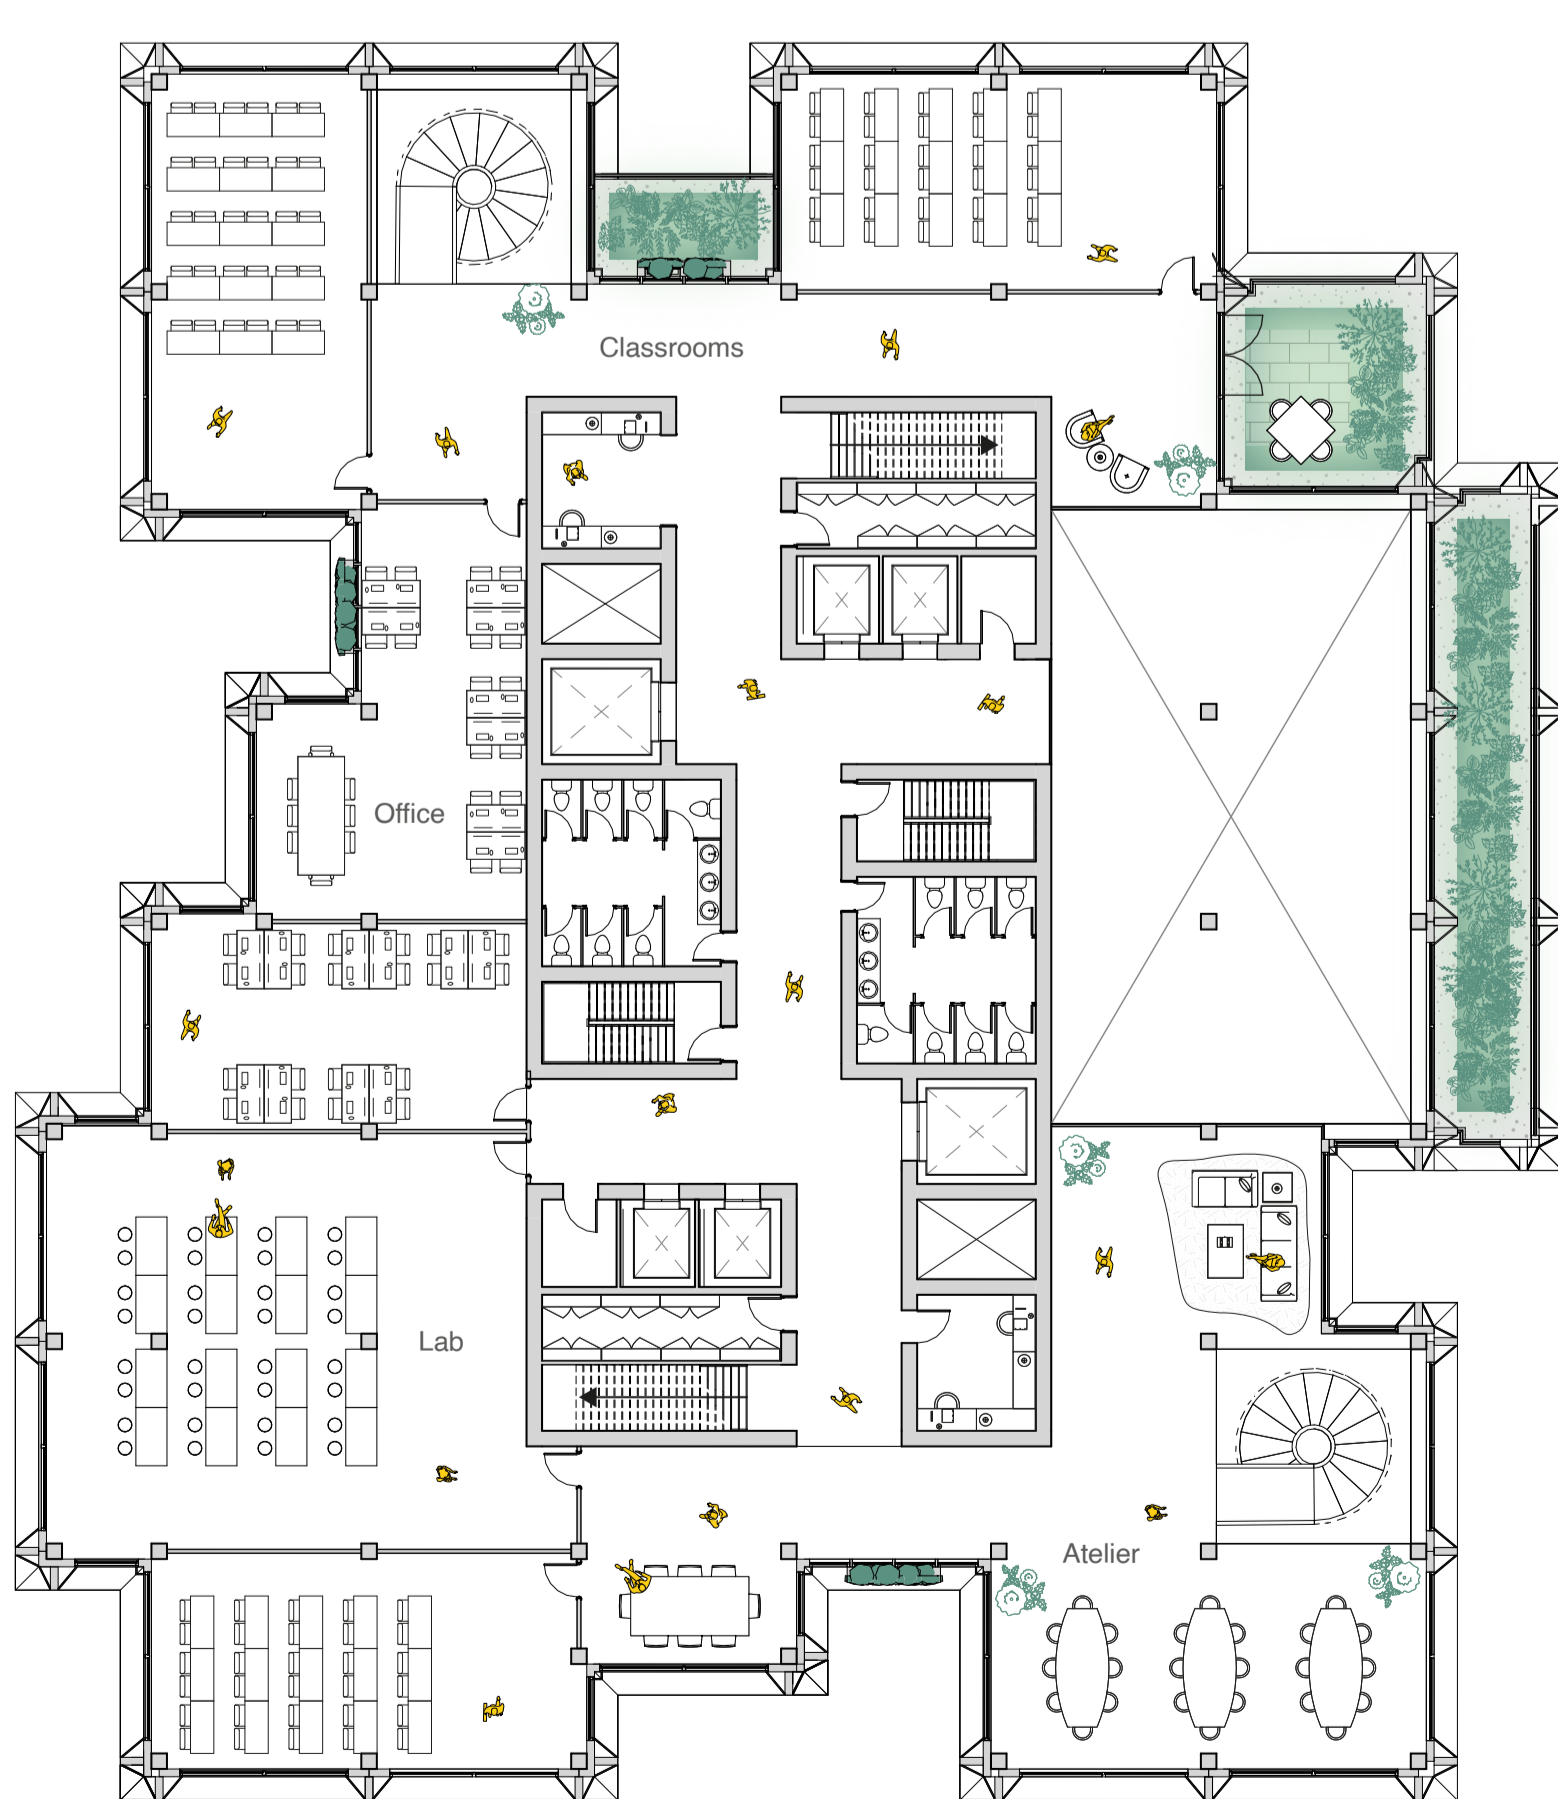

WATERHOLE

OASIS

THE COVE