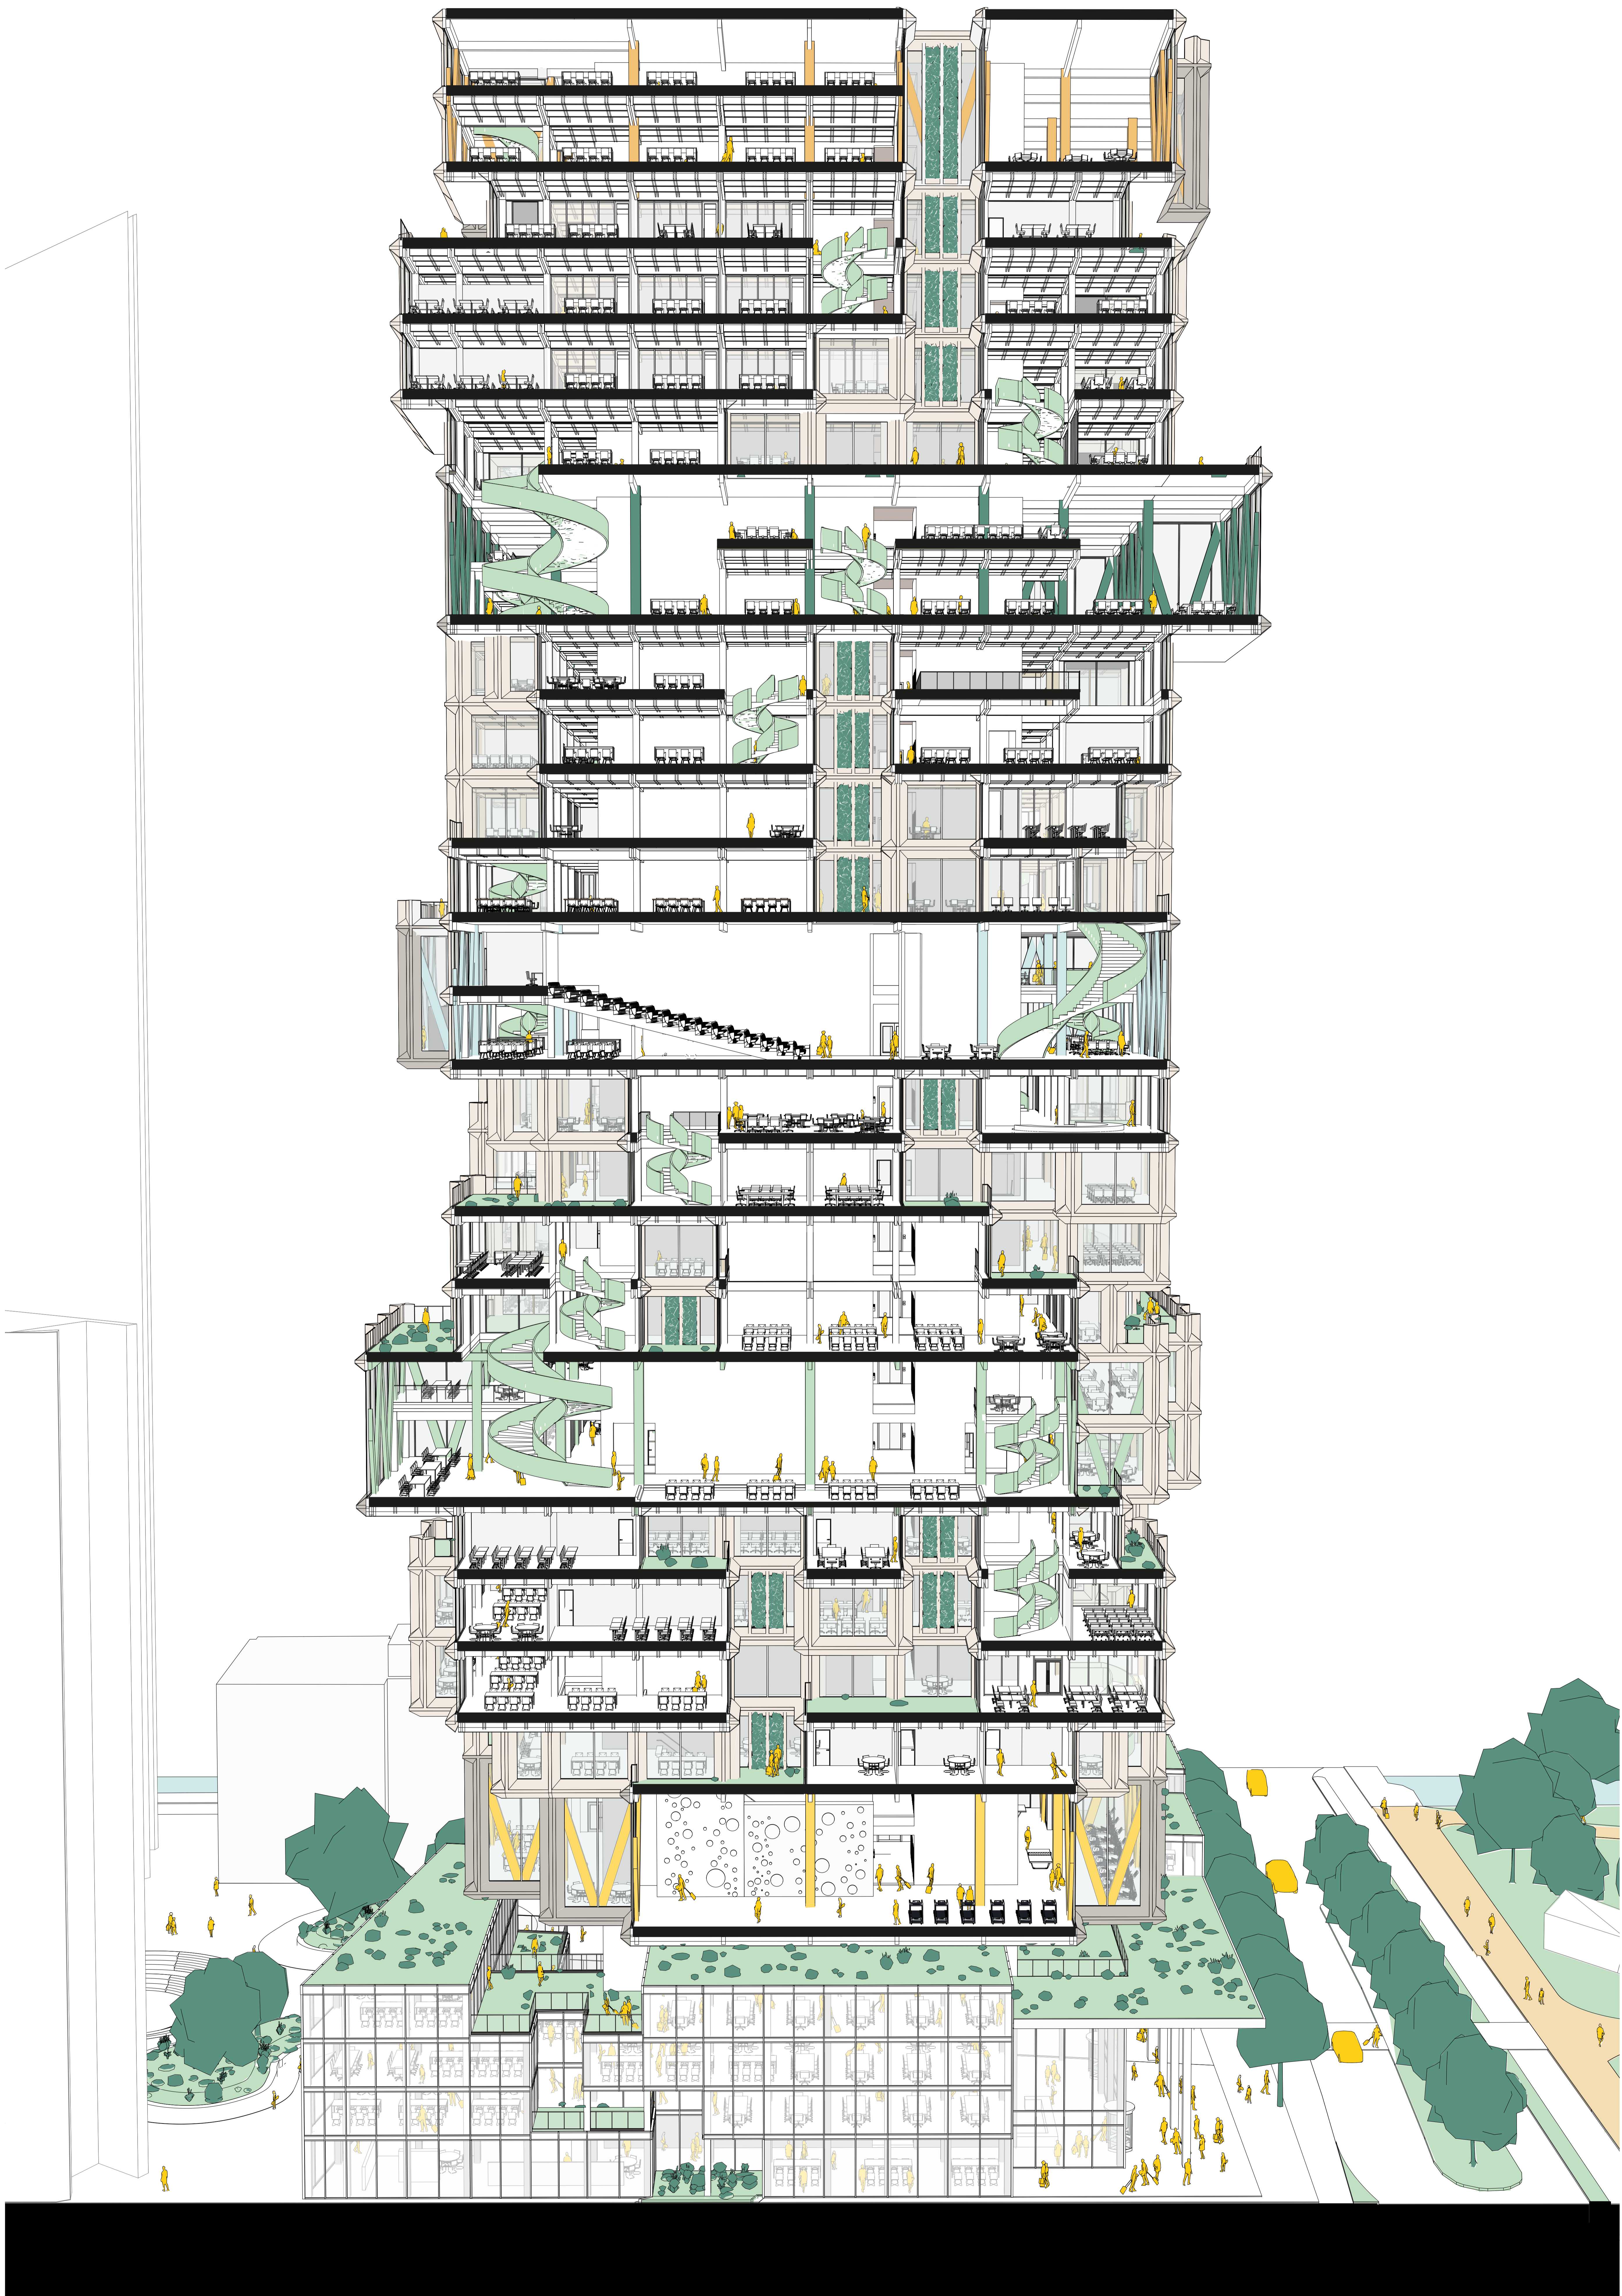

SITE ANALYSIS

RENOVATION STEPS

MASSING STEPS

GROUND FLOOR PLAN

ELEVATION FRONT

PROGRAM

	Discover	Play	Gather	Research	Work	Believe
Hub						
Character	Inviting Open Intrigue Transparent	Dynamic Energetic Playful Engaging	Social Collaborative Welcoming Flexible	Innovative Focused Knowledge-driven Analytical	Productive Efficient Structured Professional	Scenic Elegant Relaxing Elevated
Spatial dynamics	Wandering Gather Meet Spacious	Spacious Active Dynamic Play	Gather Wandering Spacious Relax	Enclosed Meet Innovate Inspire	Flexible Professional Enclosed Structured	Meet Relax Gather View

WATERHOLE

OASIS

THE COVE

PERSPECTIVE SECTION

PERSPECTIVE SECTION

3D FACADE FRAGMENT

FACADE LAYERS

DETAILING