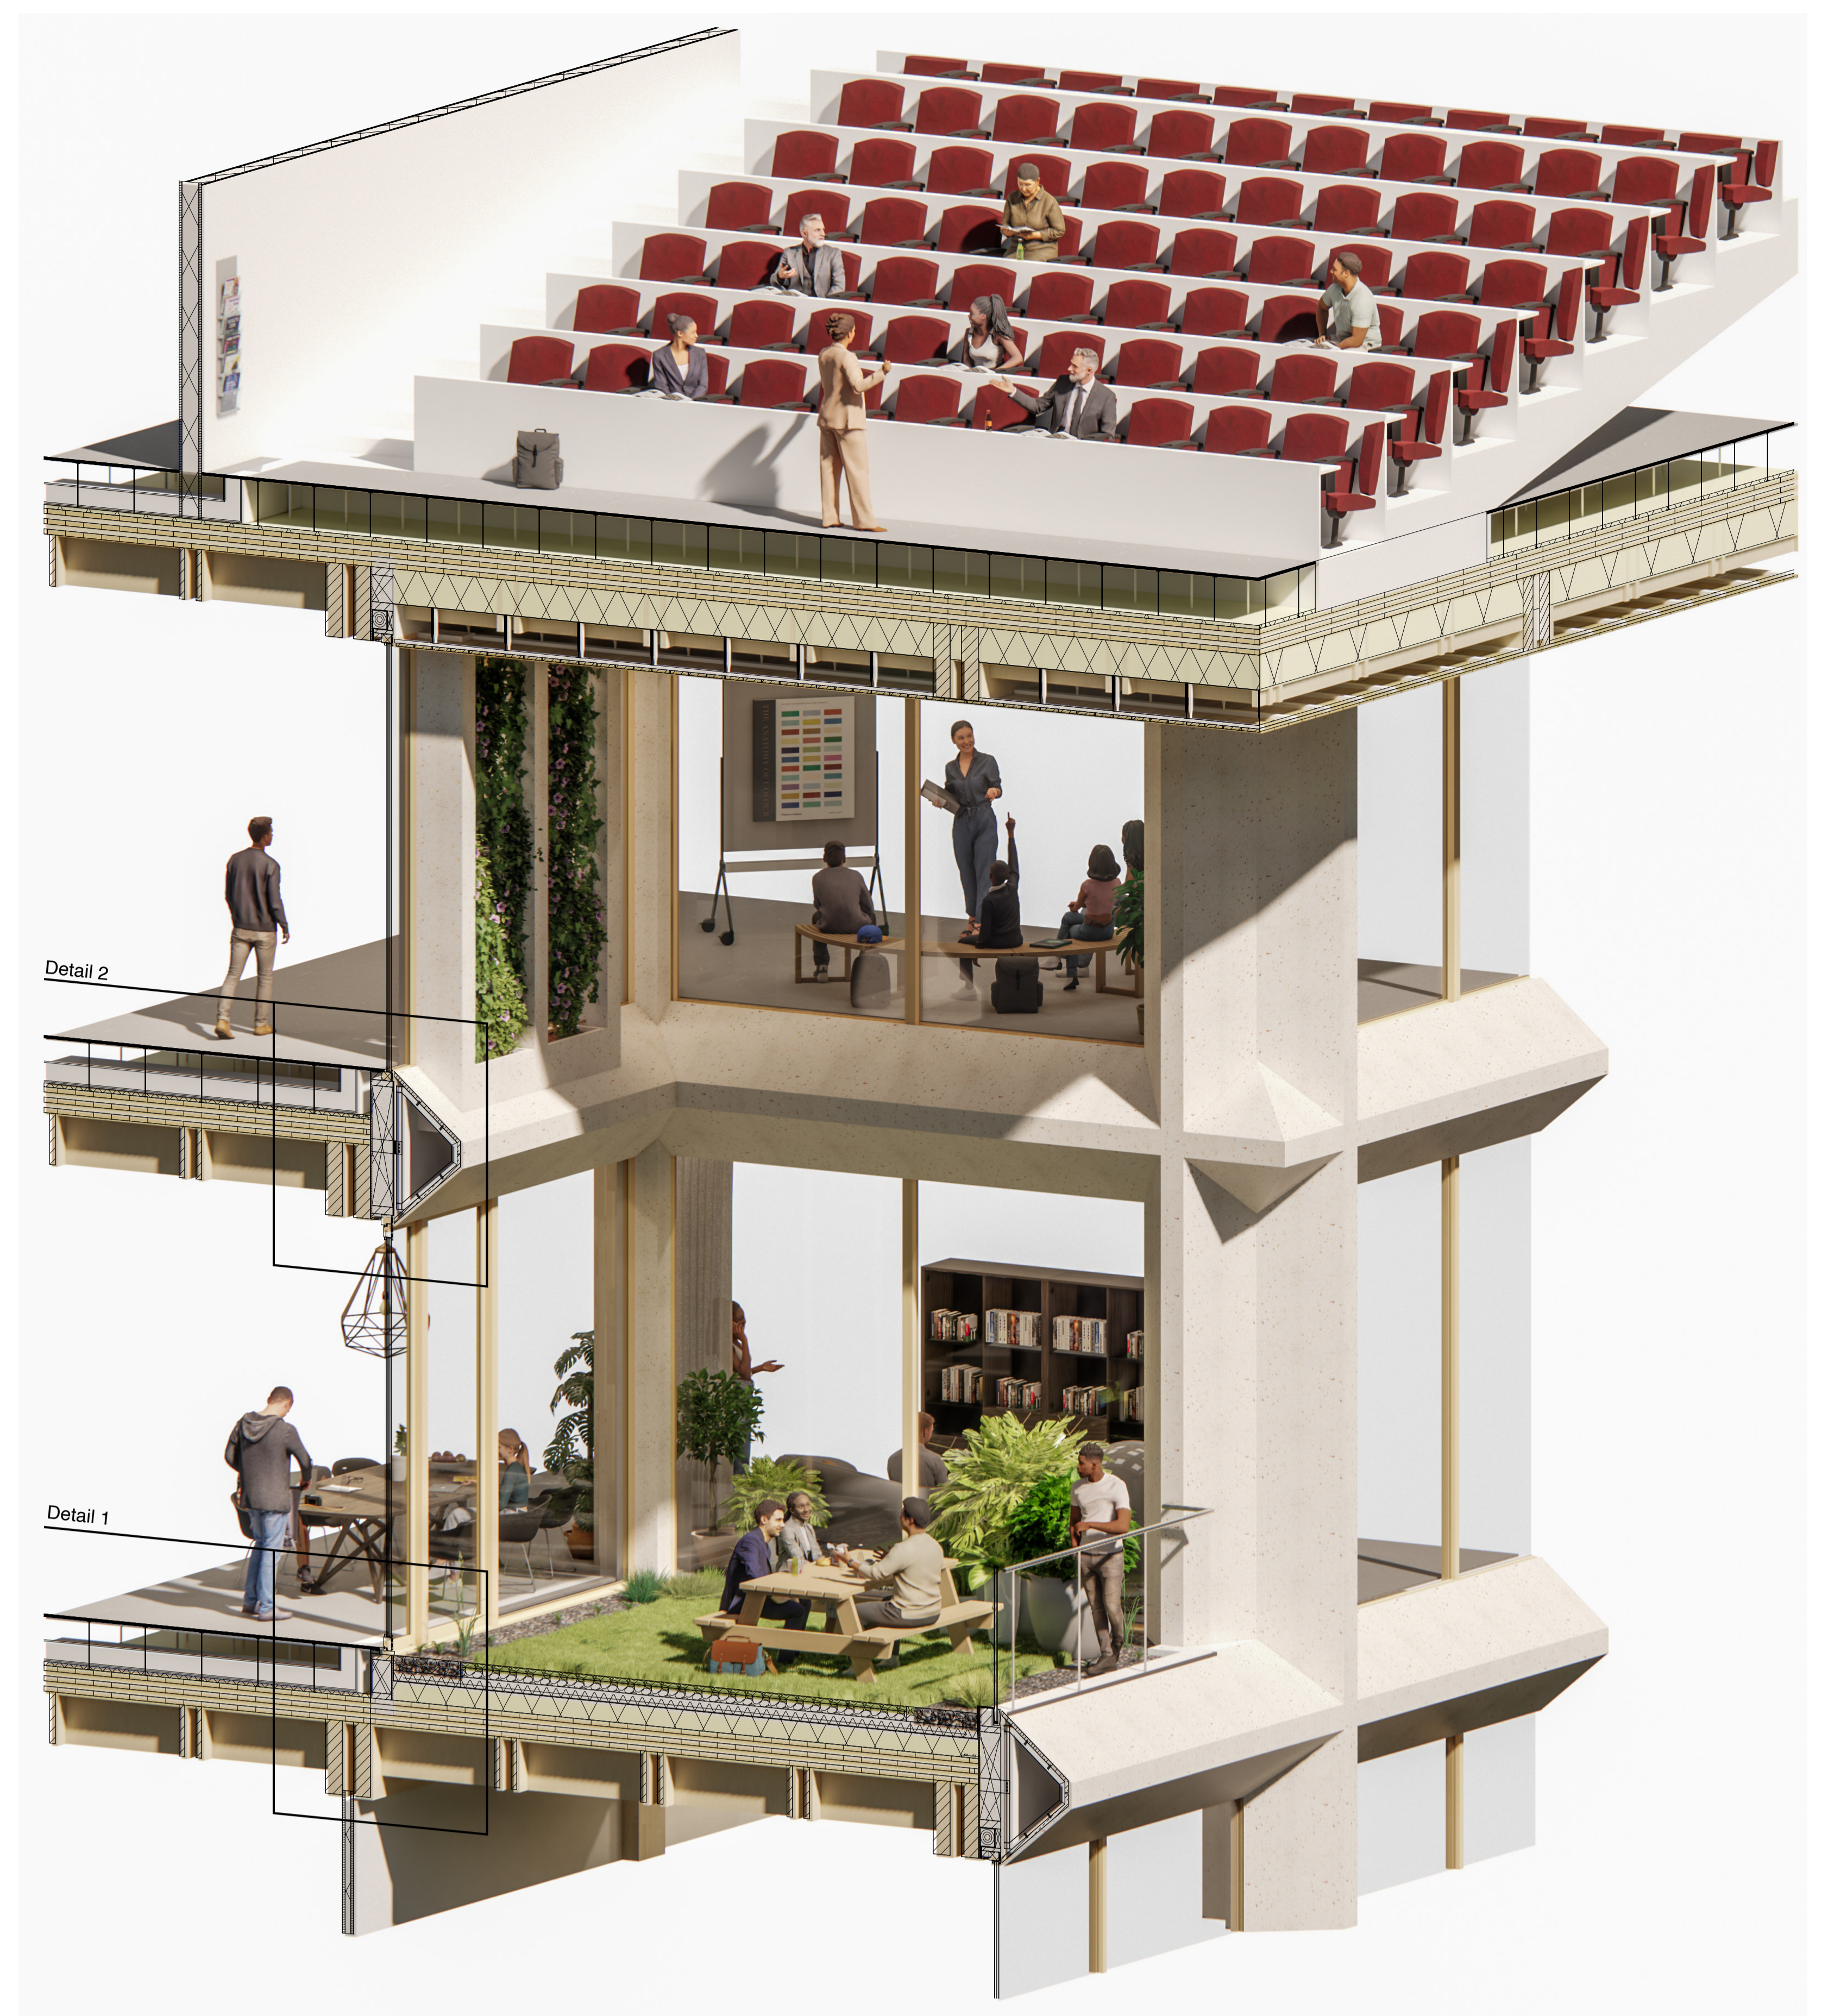

SITE ANALYSIS

RENOVATION STEPS

MASSING STEPS

GROUND FLOOR PLAN

ELEVATION FRONT

PROGRAM

	Discover	Play	Gather	Research	Work	Believe
Hub						
Character	Inviting Open Intrigue Transparent	Dynamic Energetic Playful Engaging	Social Collaborative Welcoming Flexible	Innovative Focused Knowledge-driven Analytical	Productive Efficient Structured Professional	Scenic Elegant Relaxing Elevated
Spatial dynamics	Wandering Gather Meet Spacious	Spacious Active Dynamic Play	Gather Wandering Spacious Relax	Enclosed Meet Innovate Inspire	Flexible Professional Enclosed Structured	Meet Relax Gather View

WATERHOLE

OASIS

THE COVE

PERSPECTIVE SECTION

PERSPECTIVE SECTION

3D FACADE FRAGMENT

FACADE LAYERS

DETAILING