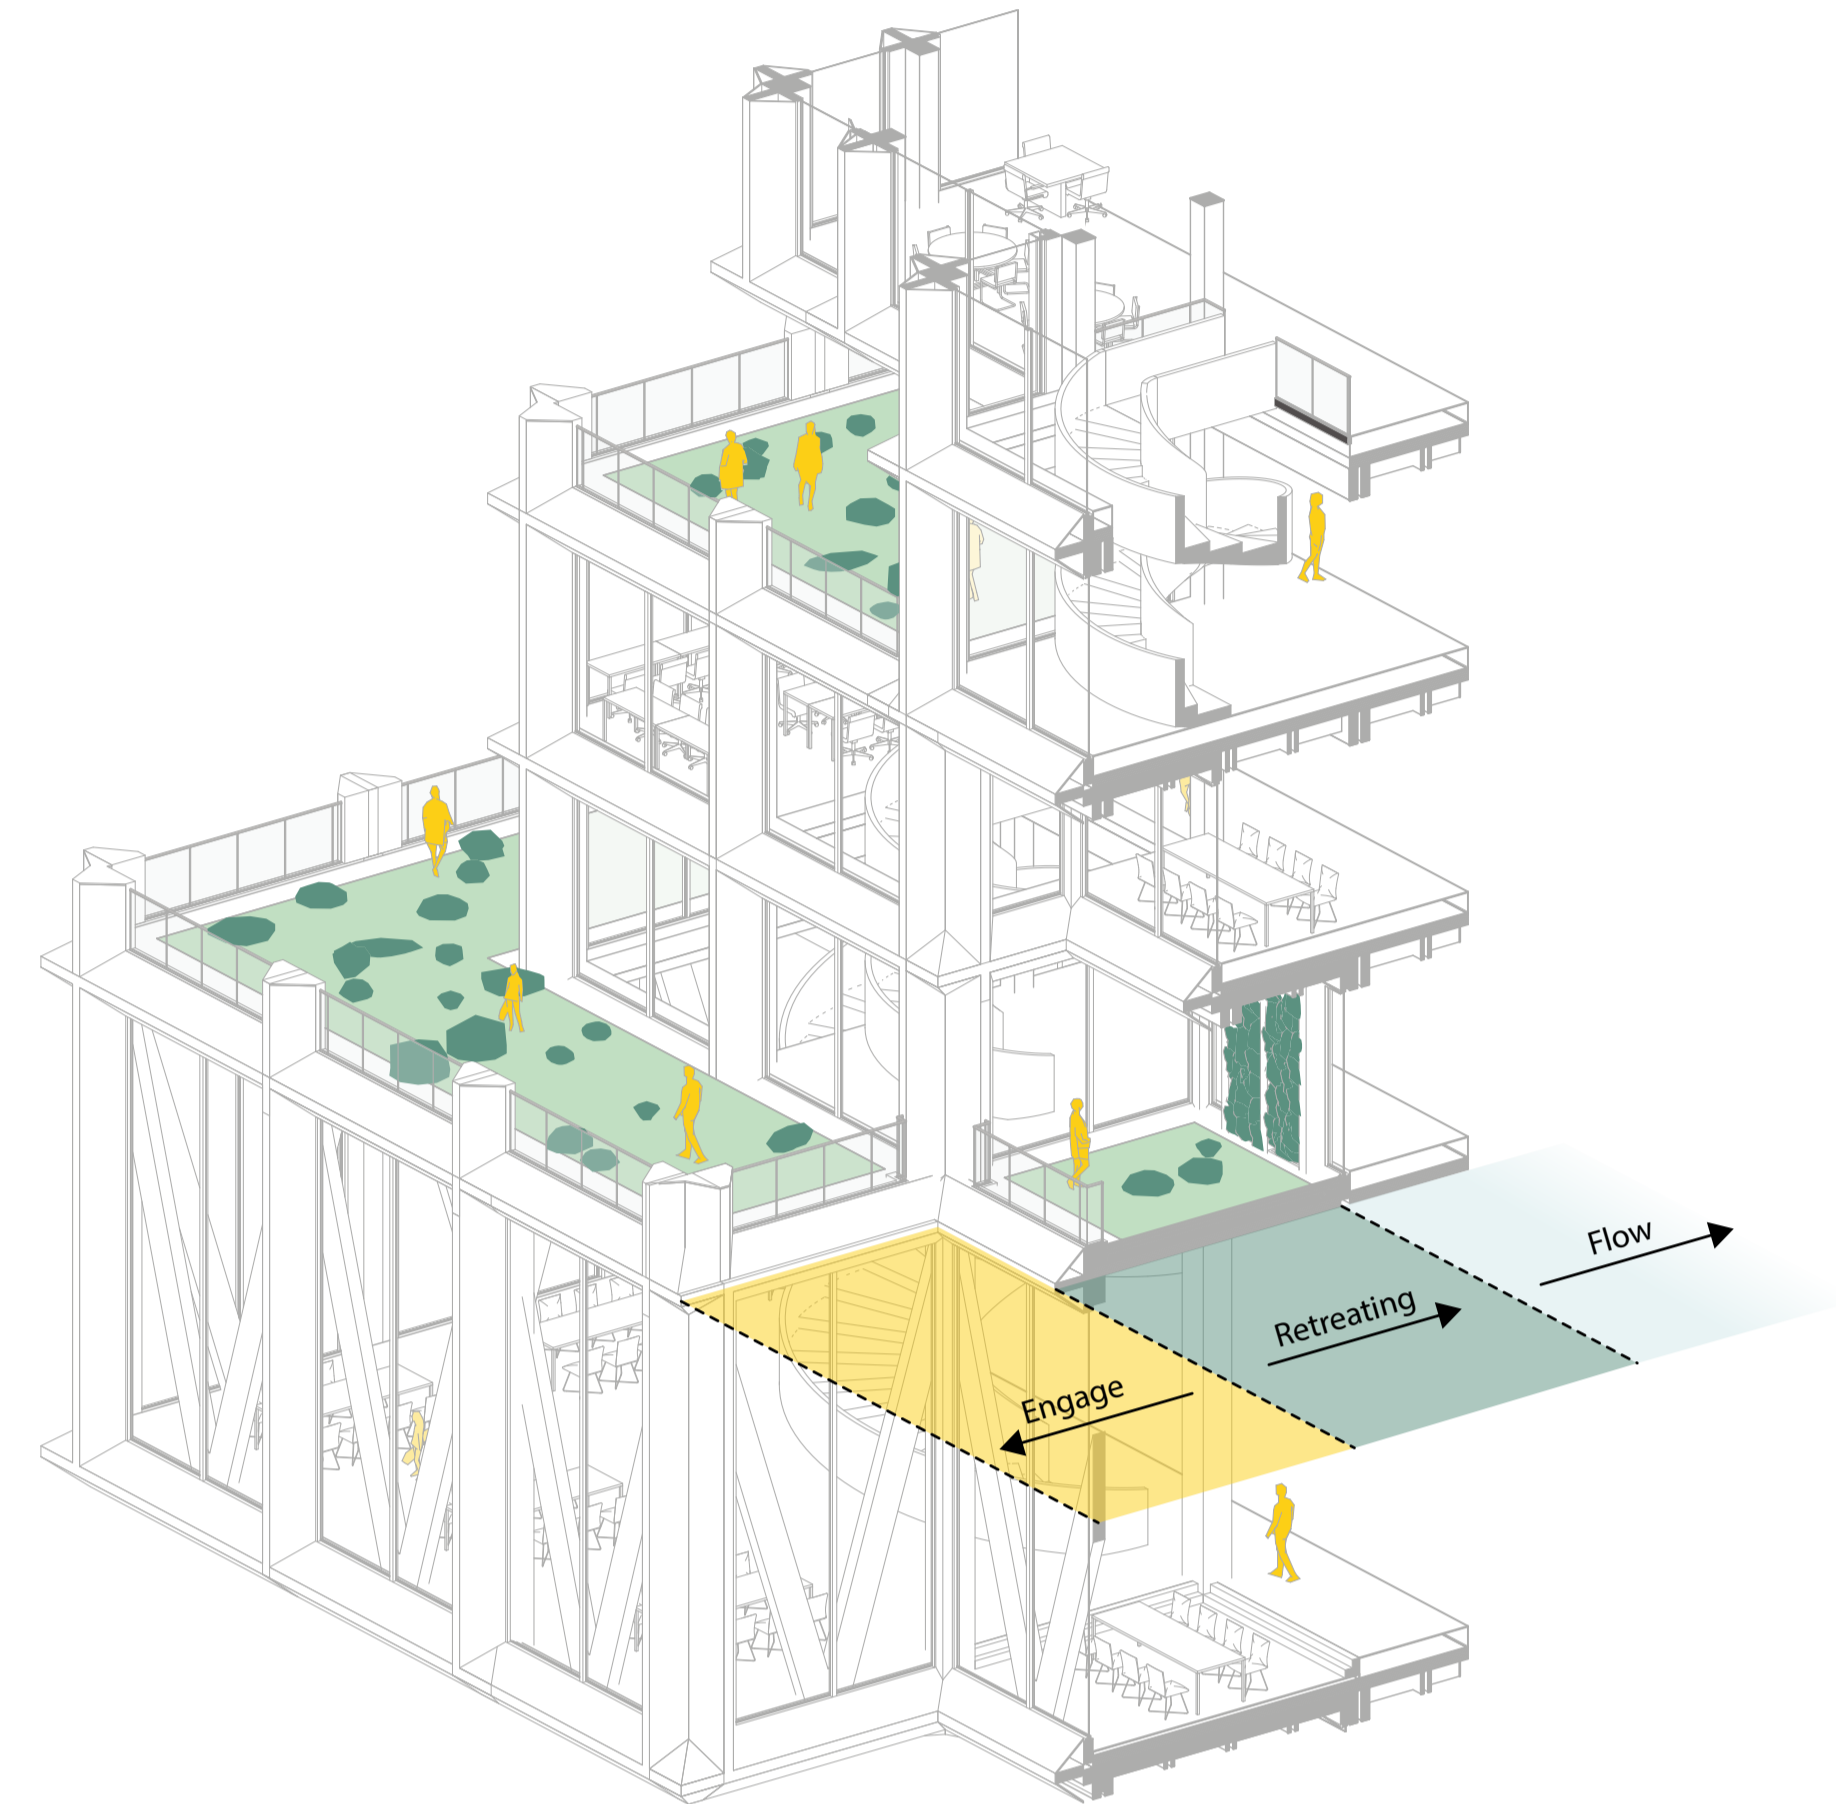

FUSION SCIENTIA

MORE THEN JUST A CAMPUS

RESEARCH

Type	Signature	Description	Principle	Orientation	Spaces
Warehouse		The warehouse learning setting supports informal knowledge sharing by allowing free flow and encouraging spontaneous meetings between students.	Initiation		Active workspaces Cafe / Lounge Library Lounges Courtyards
Mountain Top		Mountain top learning settings support single-way communication from one to many. Whether it is a presentation or a stage performance.	Direction of attention		Theater Lecture hall Podium Stage Auditoriums
Campfire		Campfire learning settings create smaller pockets for group work and group dialogue. Marked with a boundary, the campfire setting supports the feeling of connection and collaboration.	Marked territory		Classroom Conference room Lab spaces Seminar rooms Maker spaces
The Cove		The Cove learning setting attracts focus, deepening and concentration. It provides a place for either visual or physical privacy.	Concentration		Private office Study pods Isolation booths Recording studios Workstations
Movement		Everyone needs to move sometimes. Movement moves knowledge from the brain and into the body.	Physical activation		Elevator Stair Corridors Stairs Ramps
Hands On		Hands on draws parallels to "hands-on" learning using prototyping to gain a deeper understanding of how theory works in practice.	Experimenting		Artisan spaces Engineering spaces Fab Lab CAD Lab Maker spaces

WATERHOLE

OASIS

THE COVE

PERSPECTIVE SECTION

PERSPECTIVE SECTION

3D FACADE FRAGMENT

FACADE LAYERS

DETAILING