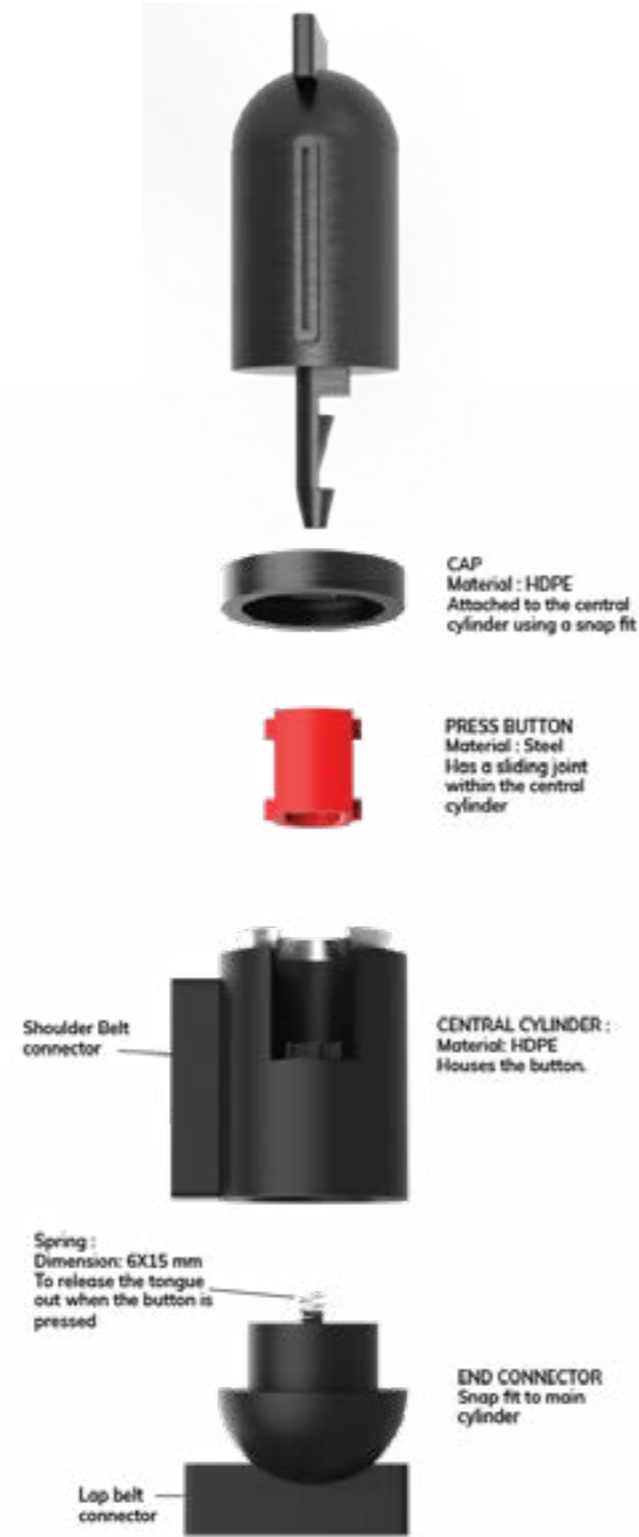

FlexSecure: Your Safety, Your Way – Four Points of Protection in Recline

# FlexSecure Restrain System

Experience Unmatched Safety with FlexSecure Restraint System: Revolutionizing Car Travel. Transforming from three points to a recommended four-point configuration in recline, it adapts to your comfort while prioritizing your security on the road.

Ergonomic webbing : Two stitching lines flatten out the belt, while keeping the corners curved, which avoids chaffing.