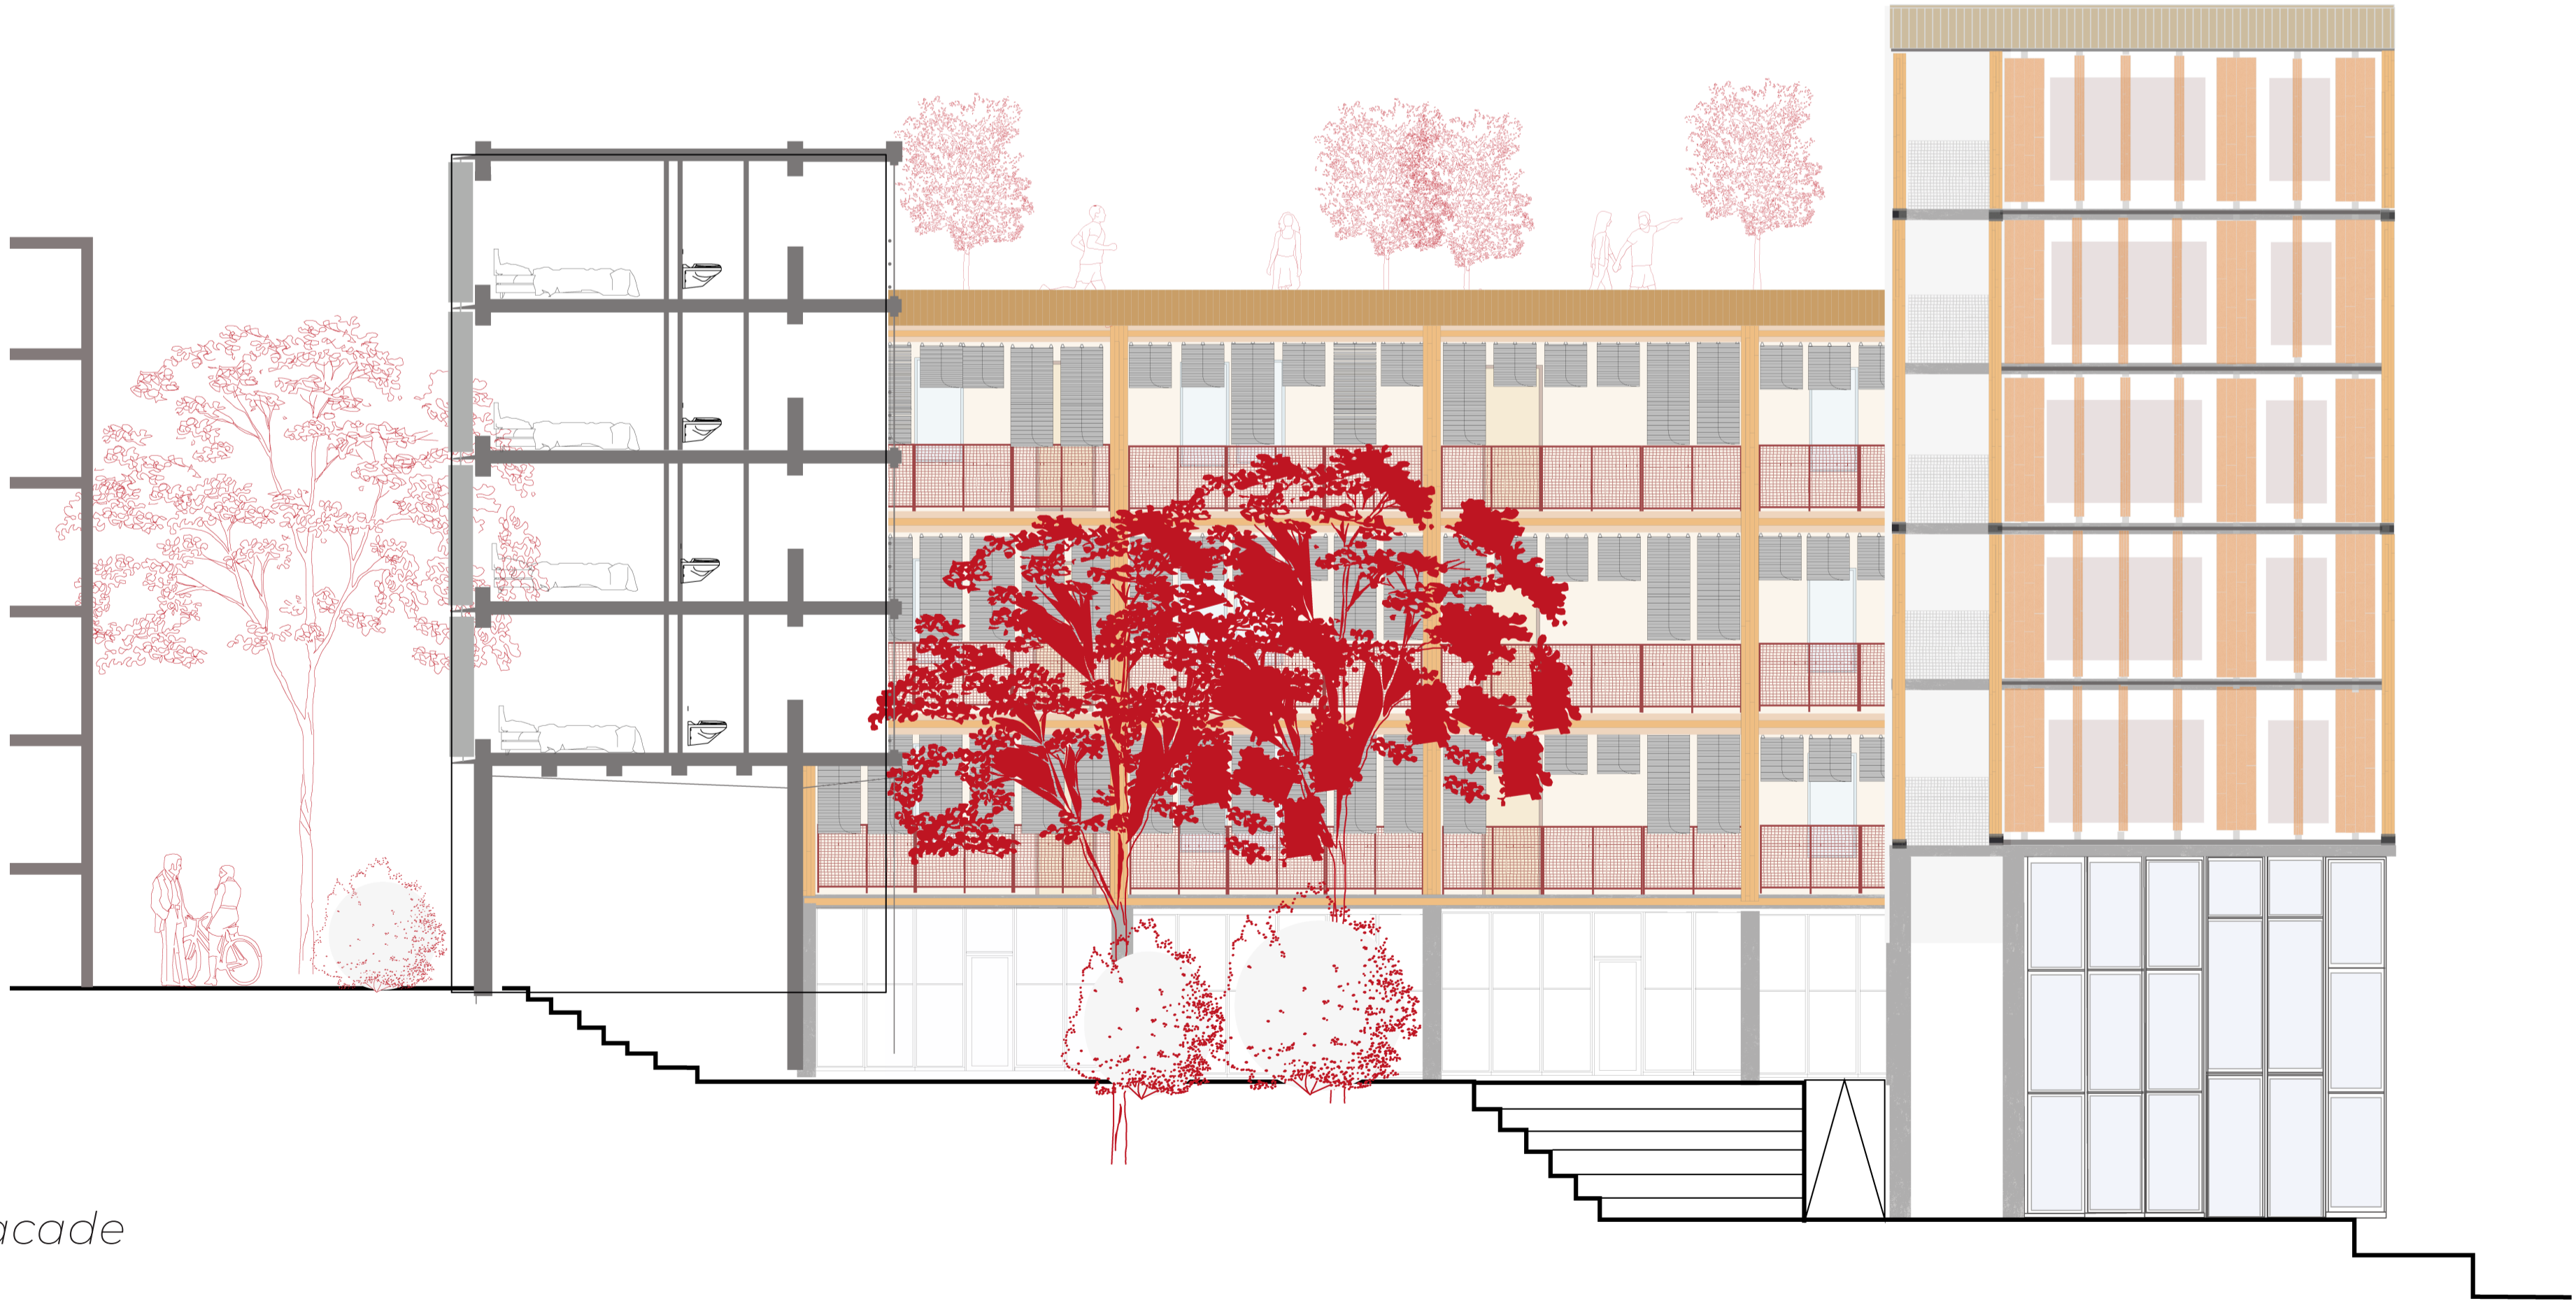

Architecture Building . Care

P5. Pien Jettes | 4458680
ADC | 22 November 2024

Facade . SouthWest .

1: 100 0 2 4 6 8 10 m

Section . with courtyard facade

1: 100 0 2 4 6 8 10 m

Architecture Building ... Care

P5. Pien Jeltis | 4458680
ADC | 22 November 2024

Calle de Embajadores 35, Madrid | Spain
Siteplan . context, plot, 3rd floor

1:100 0 2 4 6 8 10 m

Architecture Building ... Care

P5. Pien Jeldes | 4458680
ADC | 22 November 2024

Calle de Embajadores 35, Madrid | Spain
Siteplan . *context, plot, roof*

1:100 0 2 4 6 8 10 m