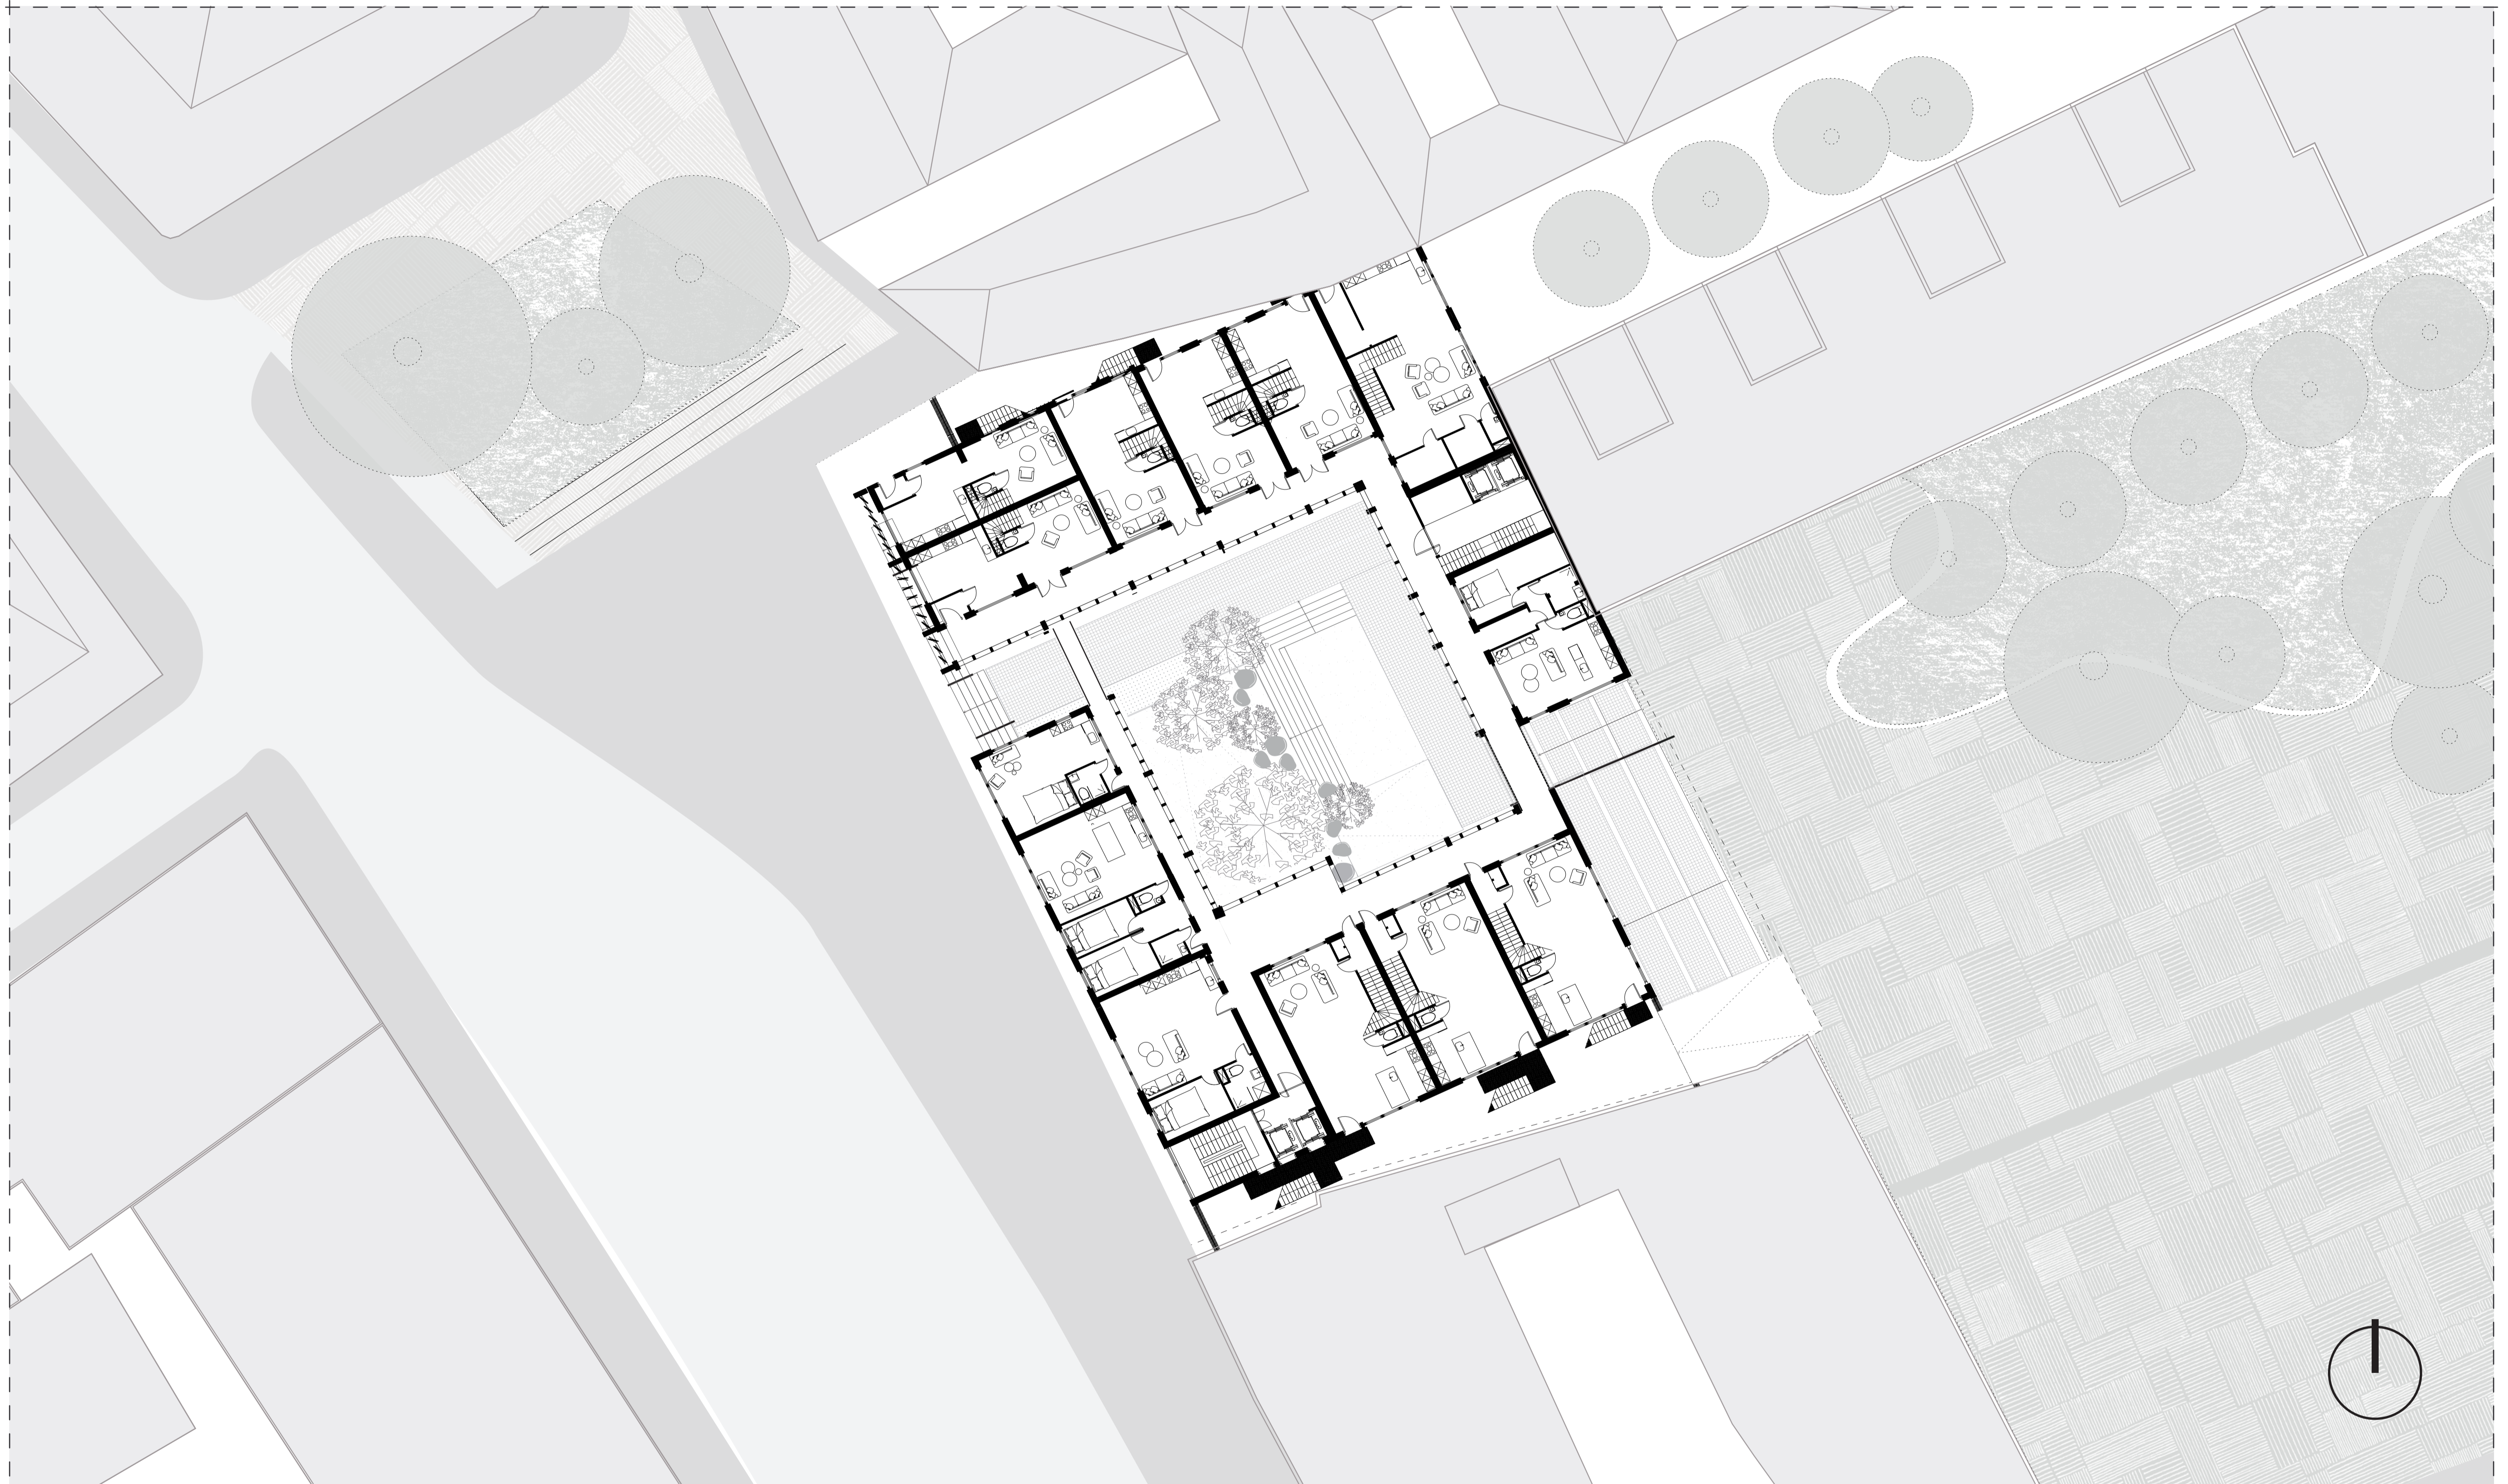

Architecture Building . Care

P5. Pien Jettes | 4458680
ADC | 22 November 2024

Facade . SouthWest .

1: 100 0 2 4 6 8 10 m

Section . with courtyard facade

1: 100 0 2 4 6 8 10 m

Architecture Building ... Care

P5. Pien Jeltis | 4458680
ADC | 22 November 2024

Calle de Embajadores 35, Madrid | Spain
Siteplan . context, plot, 3rd floor

1:100 0 2 4 6 8 10 m

Architecture Building ... Care

P5. Pien Jeldes | 4458680
ADC | 22 November 2024

Calle de Embajadores 35, Madrid | Spain
Siteplan . *context, plot, roof*

1:100 0 2 4 6 8 10 m