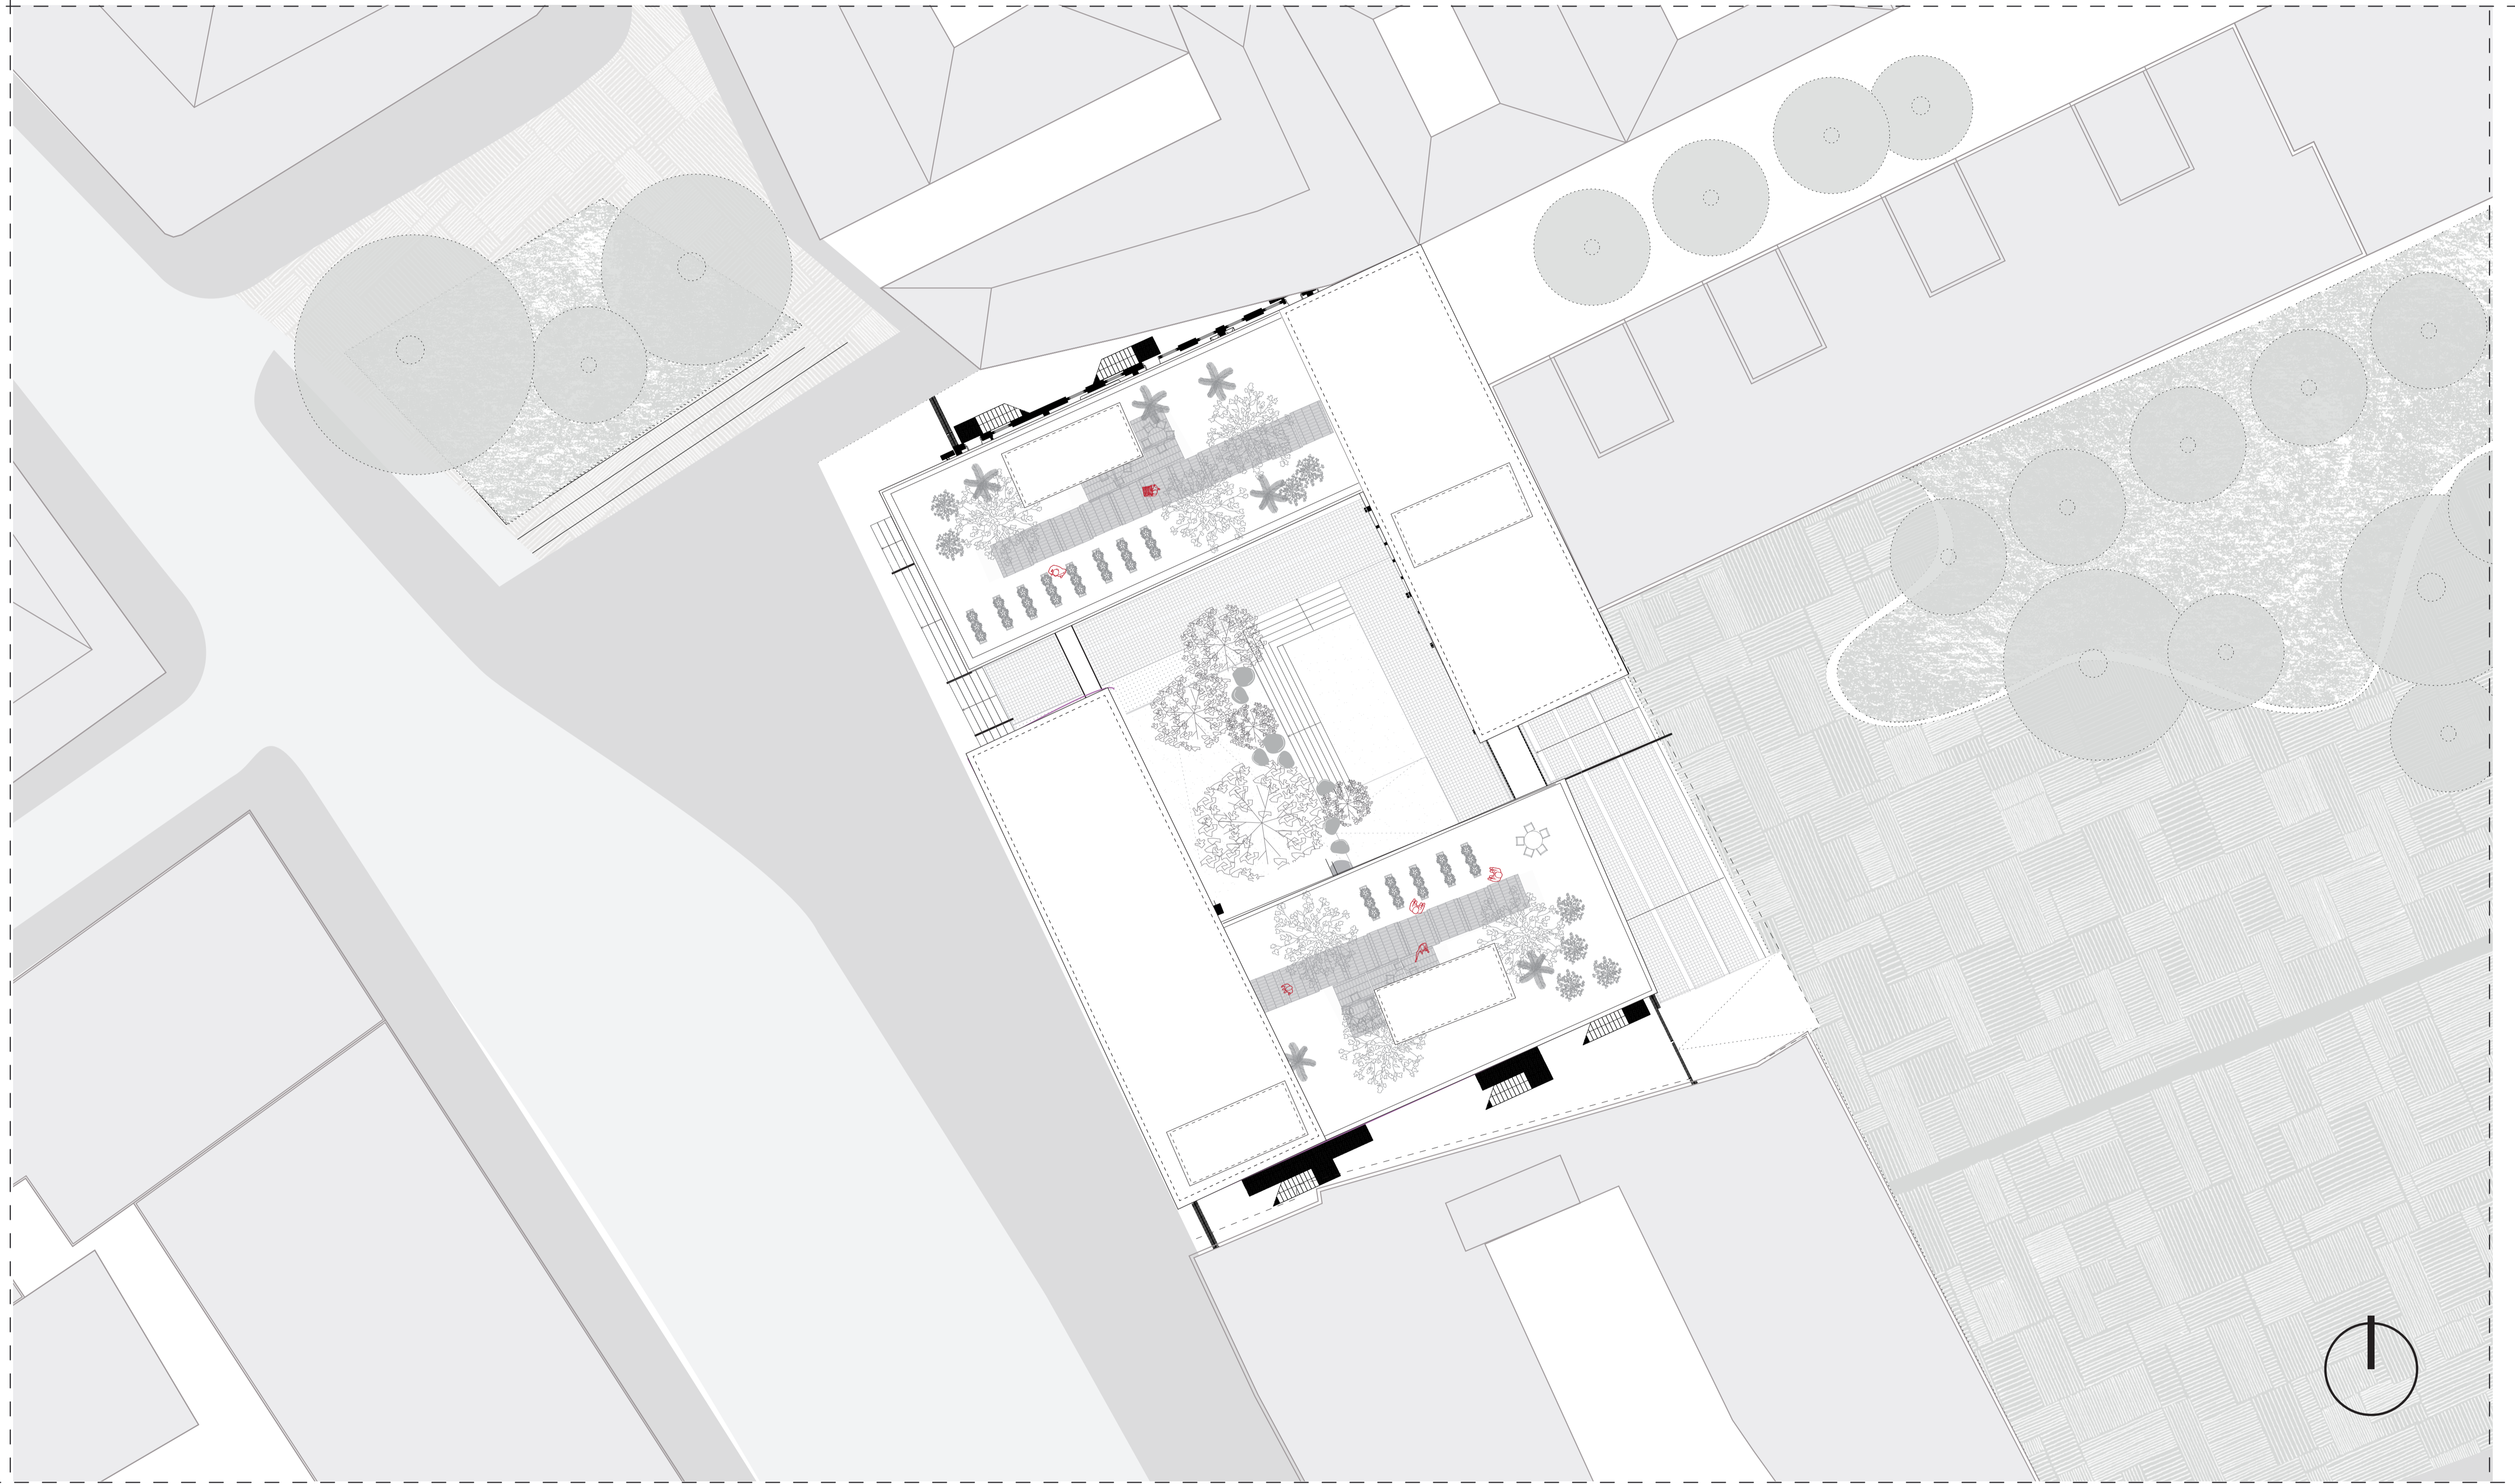

Architecture Building . Care

P5. Pien Jettes | 4458680
ADC | 22 November 2024

Facade . SouthWest .

1: 100 0 2 4 6 8 10 m

Section . with courtyard facade

1: 100 0 2 4 6 8 10 m

Architecture Building ... Care

P5. Pien Jeltis | 4458680
ADC | 22 November 2024

Calle de Embajadores 35, Madrid | Spain
Siteplan . context, plot, 3rd floor

1:100 0 2 4 6 8 10 m

Architecture Building ... Care

P5. Pien Jeldes | 4458680
ADC | 22 November 2024

Calle de Embajadores 35, Madrid | Spain
Siteplan . *context, plot, roof*

1:100 0 2 4 6 8 10 m