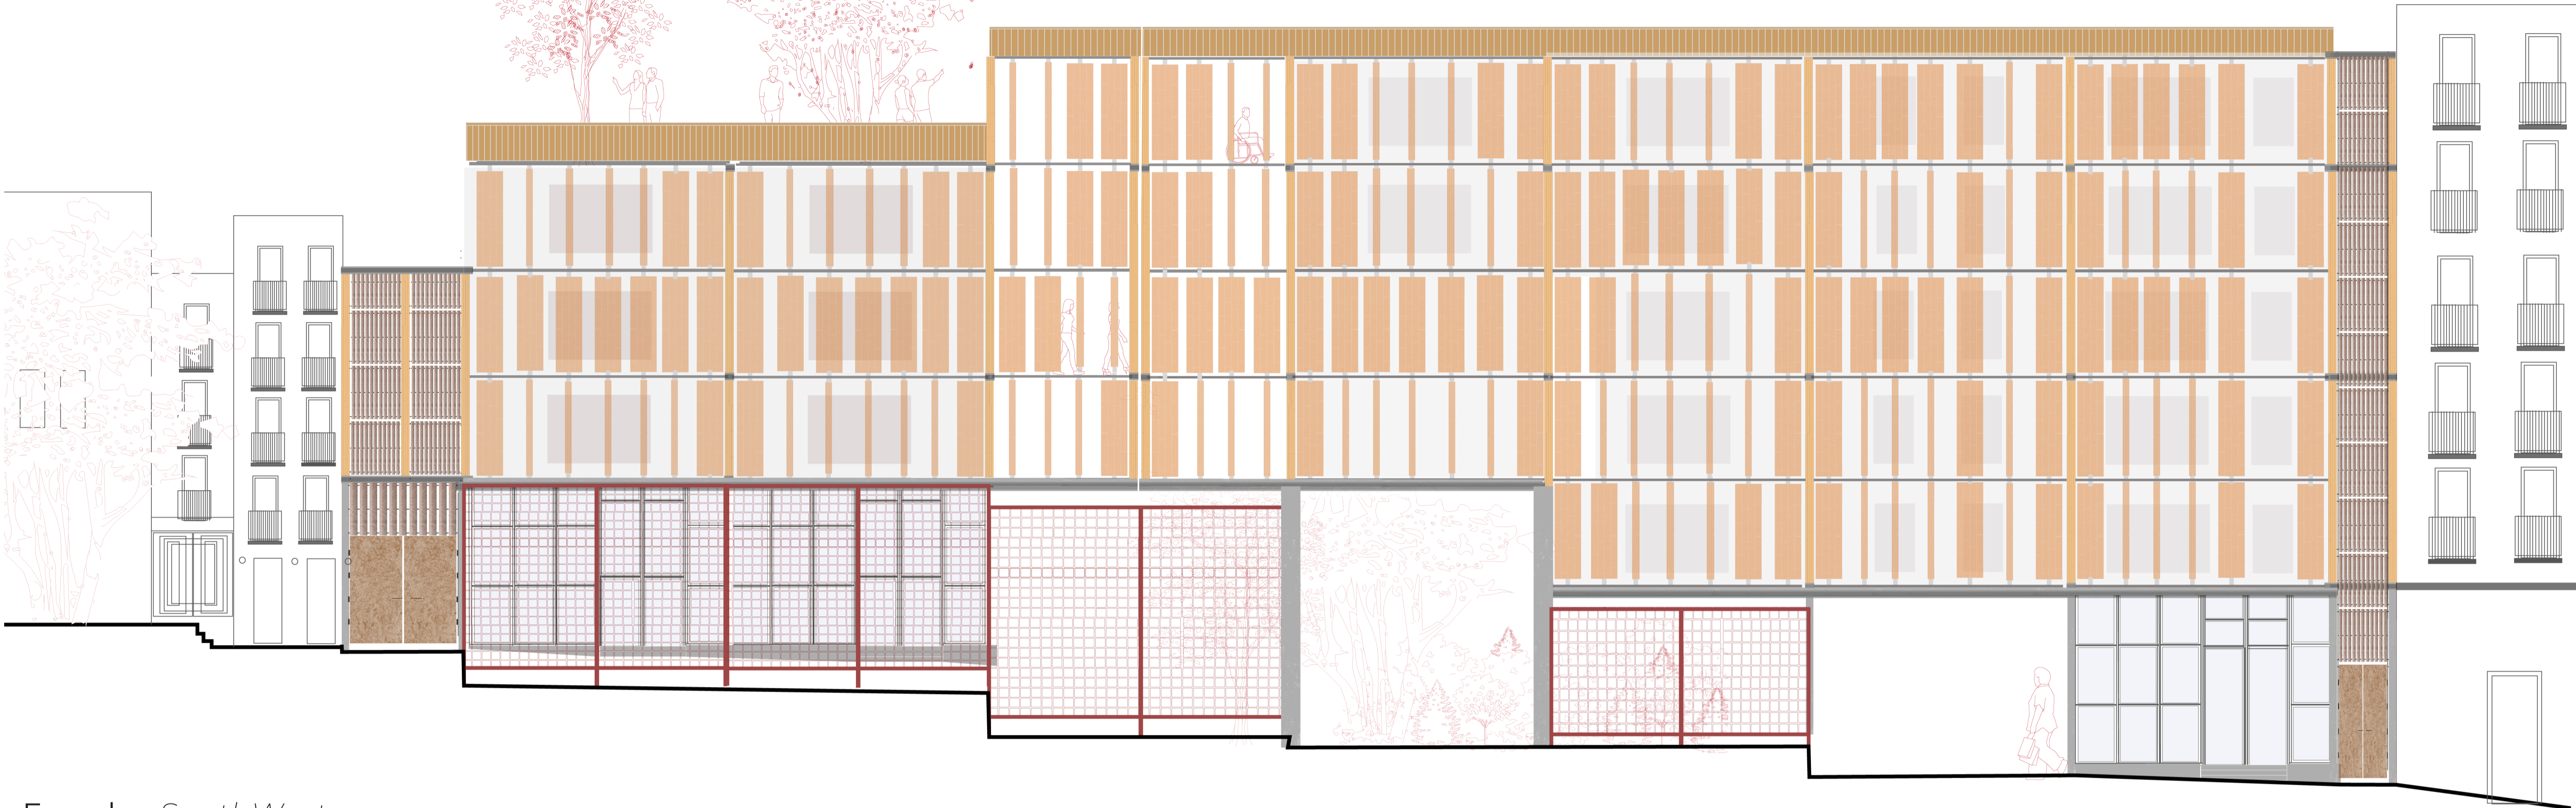

Architecture Building . Care

P5. Pien Jettes | 4458680
ADC | 22 November 2024

Facade . SouthWest .

1: 100 0 2 4 6 8 10 m

Section . with courtyard facade

1: 100 0 2 4 6 8 10 m

Architecture Building ... Care

P5. Pien Jeltis | 4458680
ADC | 22 November 2024

Calle de Embajadores 35, Madrid | Spain
Siteplan . context, plot, 3rd floor

1:100 0 2 4 6 8 10 m

Architecture Building ... Care

P5. Pien Jeldes | 4458680
ADC | 22 November 2024

Calle de Embajadores 35, Madrid | Spain
Siteplan . *context, plot, roof*

1:100 0 2 4 6 8 10 m