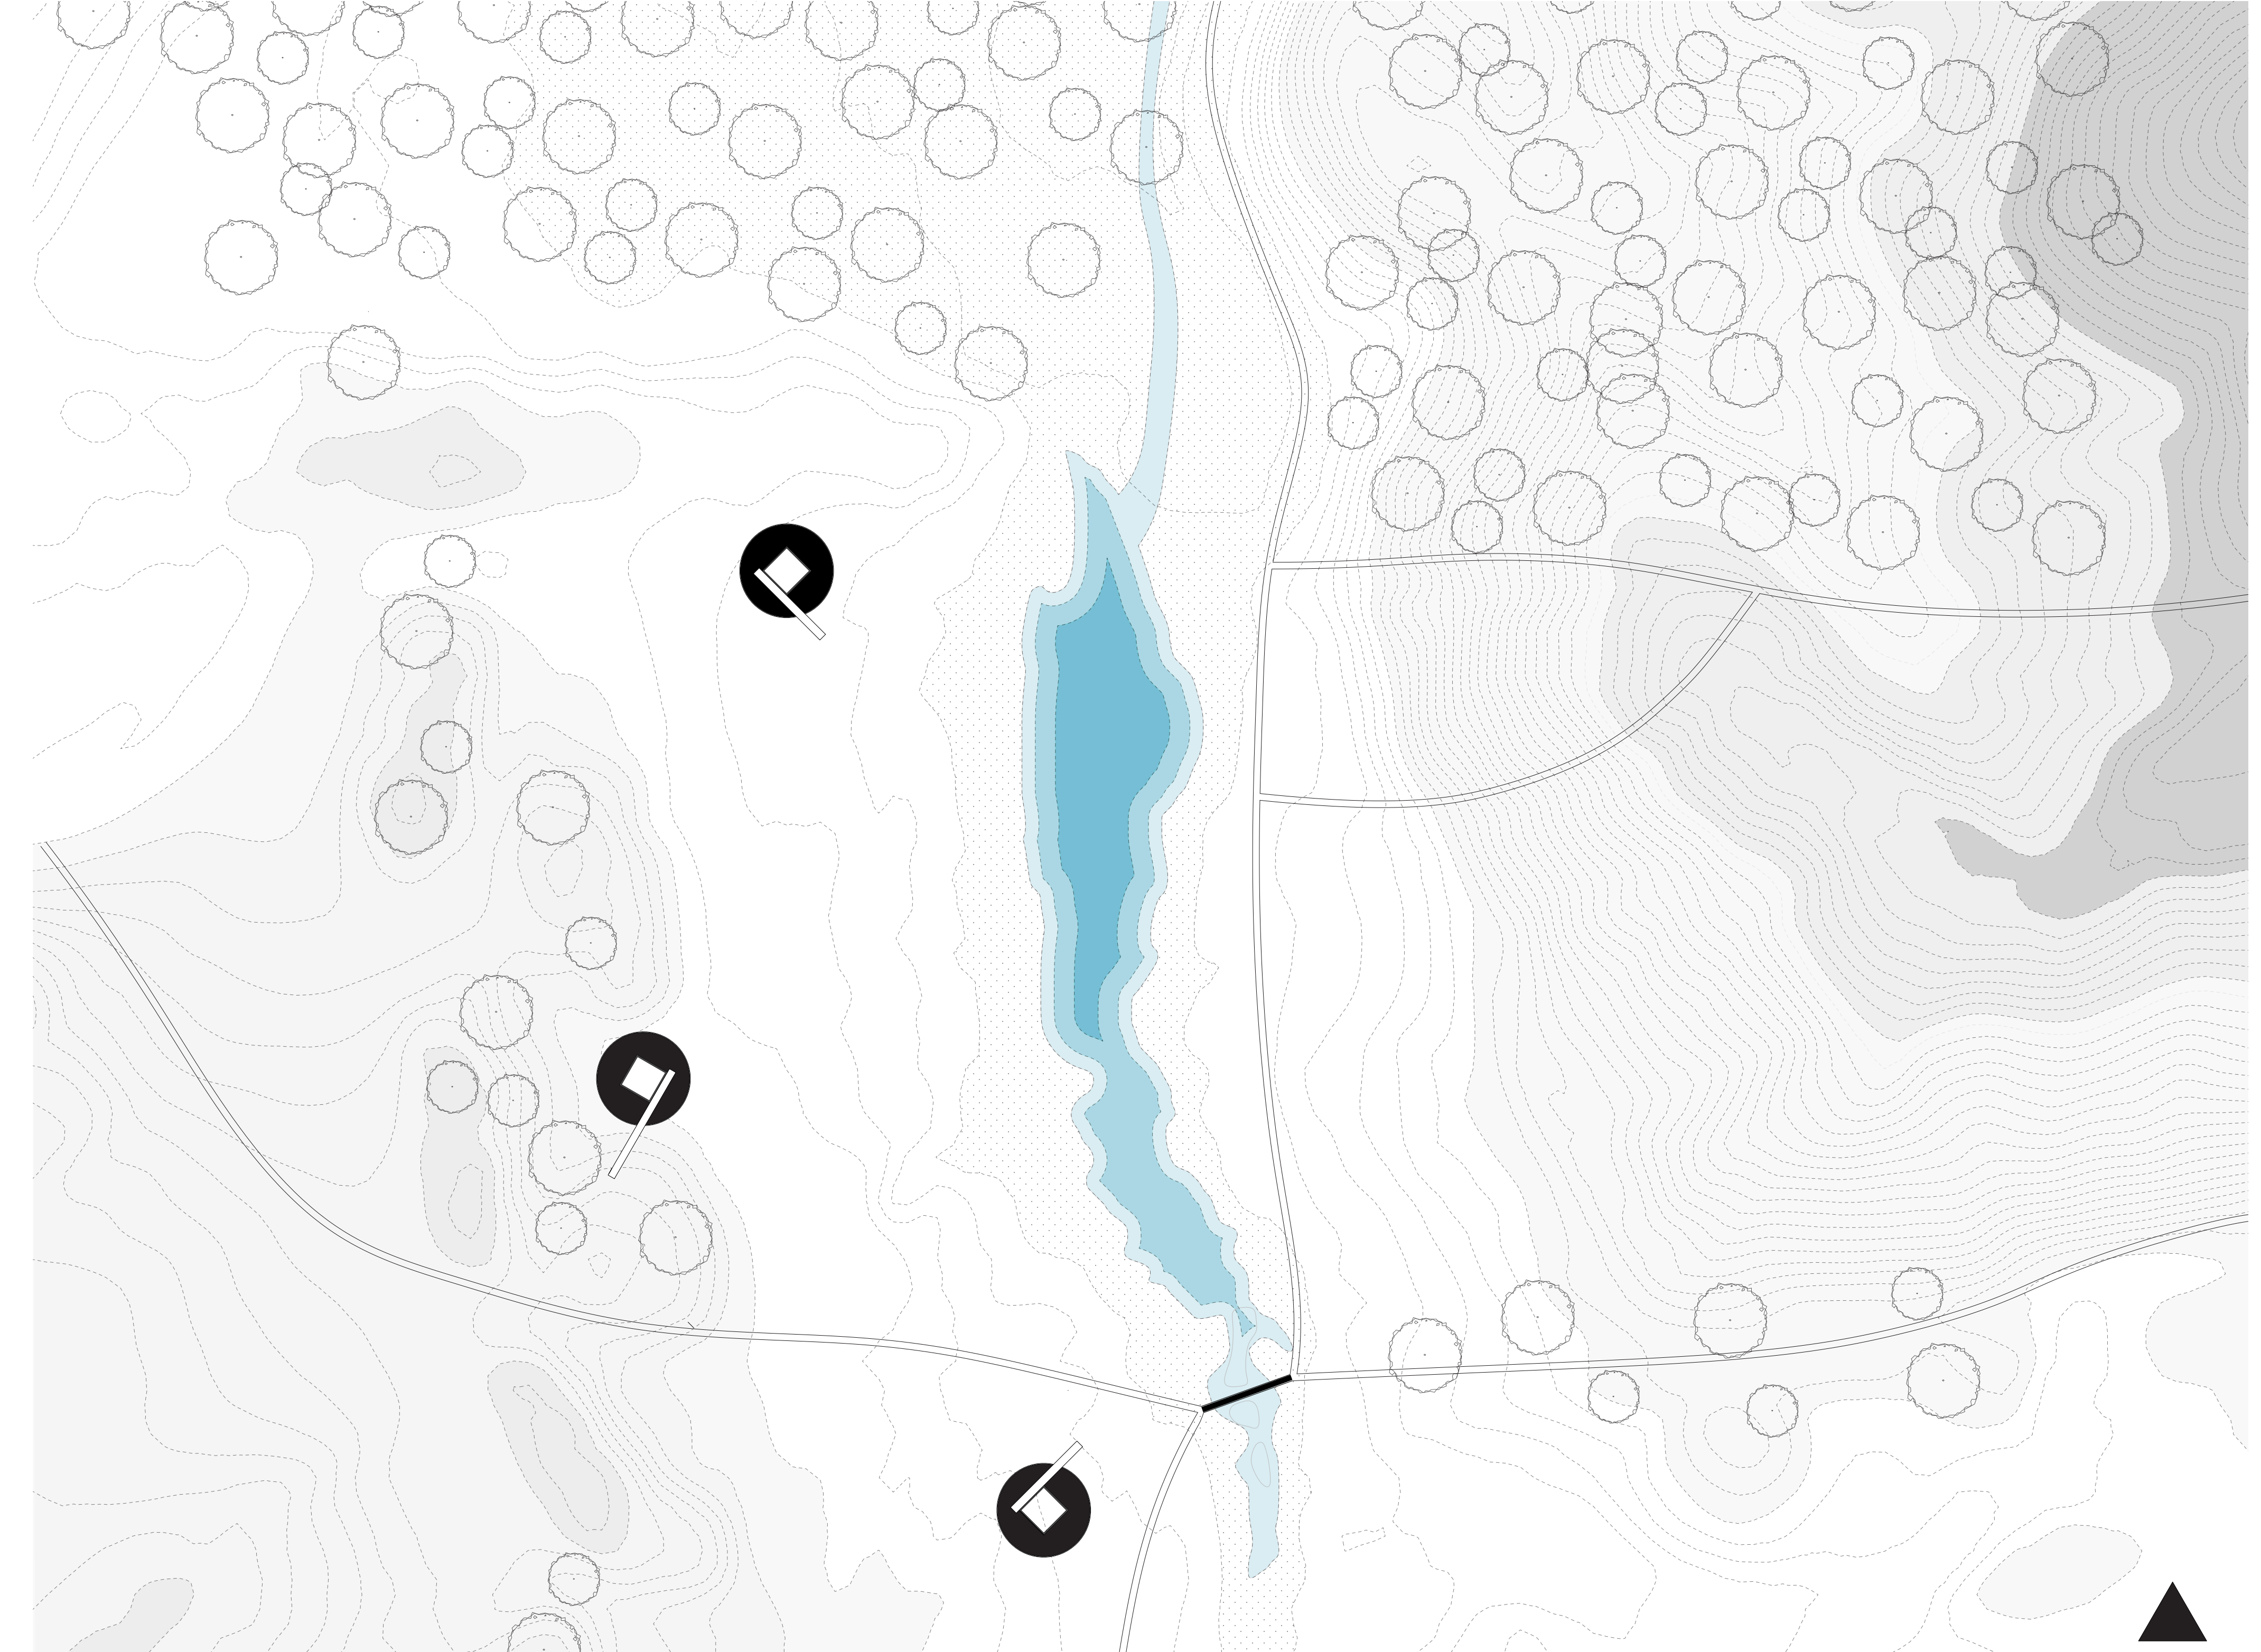

Spa pavilion at the Rode Beek

View point at the spa pavilion

Pavilions in the Brunsummerheide

Public use of the new recreation place

Walking to the spa pavilion after cold dive in the Rode Beek

Warm baths at the spa pavilion

Entry crossing, the wood compost of the treatment pavilion

Wood-fired sauna and cold shower

Meditation pavilion at the wooden bridge cross

Small pantry at the meditation pavilion