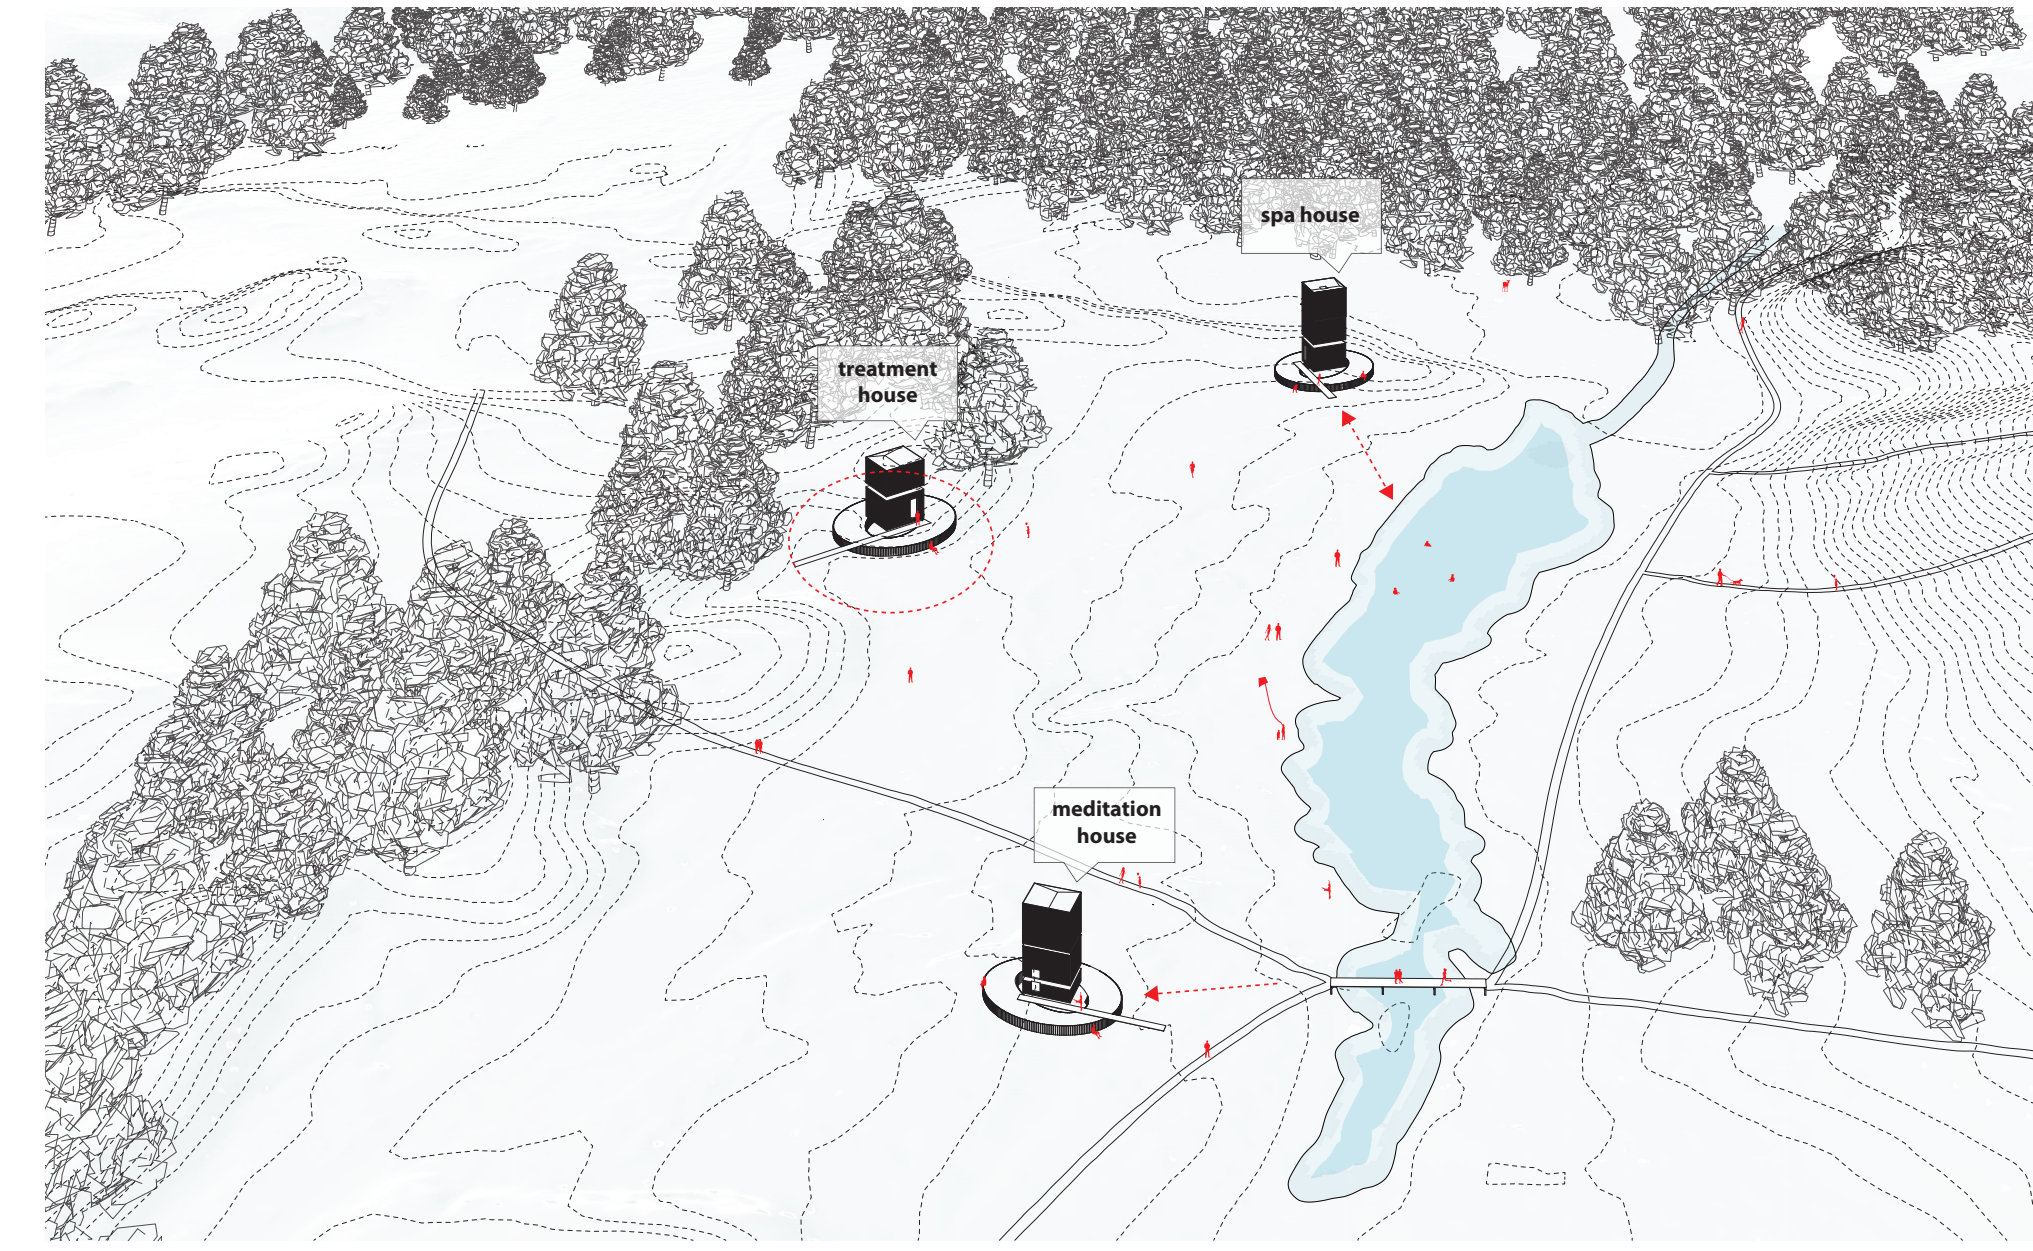

Spa pavilion at the Rode Beek

View point at the spa pavilion

Pavilions in the Brunsummerheide

Public use of the new recreation place

Walking to the spa pavilion after cold dive in the Rode Beek

Warm baths at the spa pavilion

Entry crossing, the wood compost of the treatment pavilion

Wood-fired sauna and cold shower

Meditation pavilion at the wooden bridge cross

Small pantry at the meditation pavilion