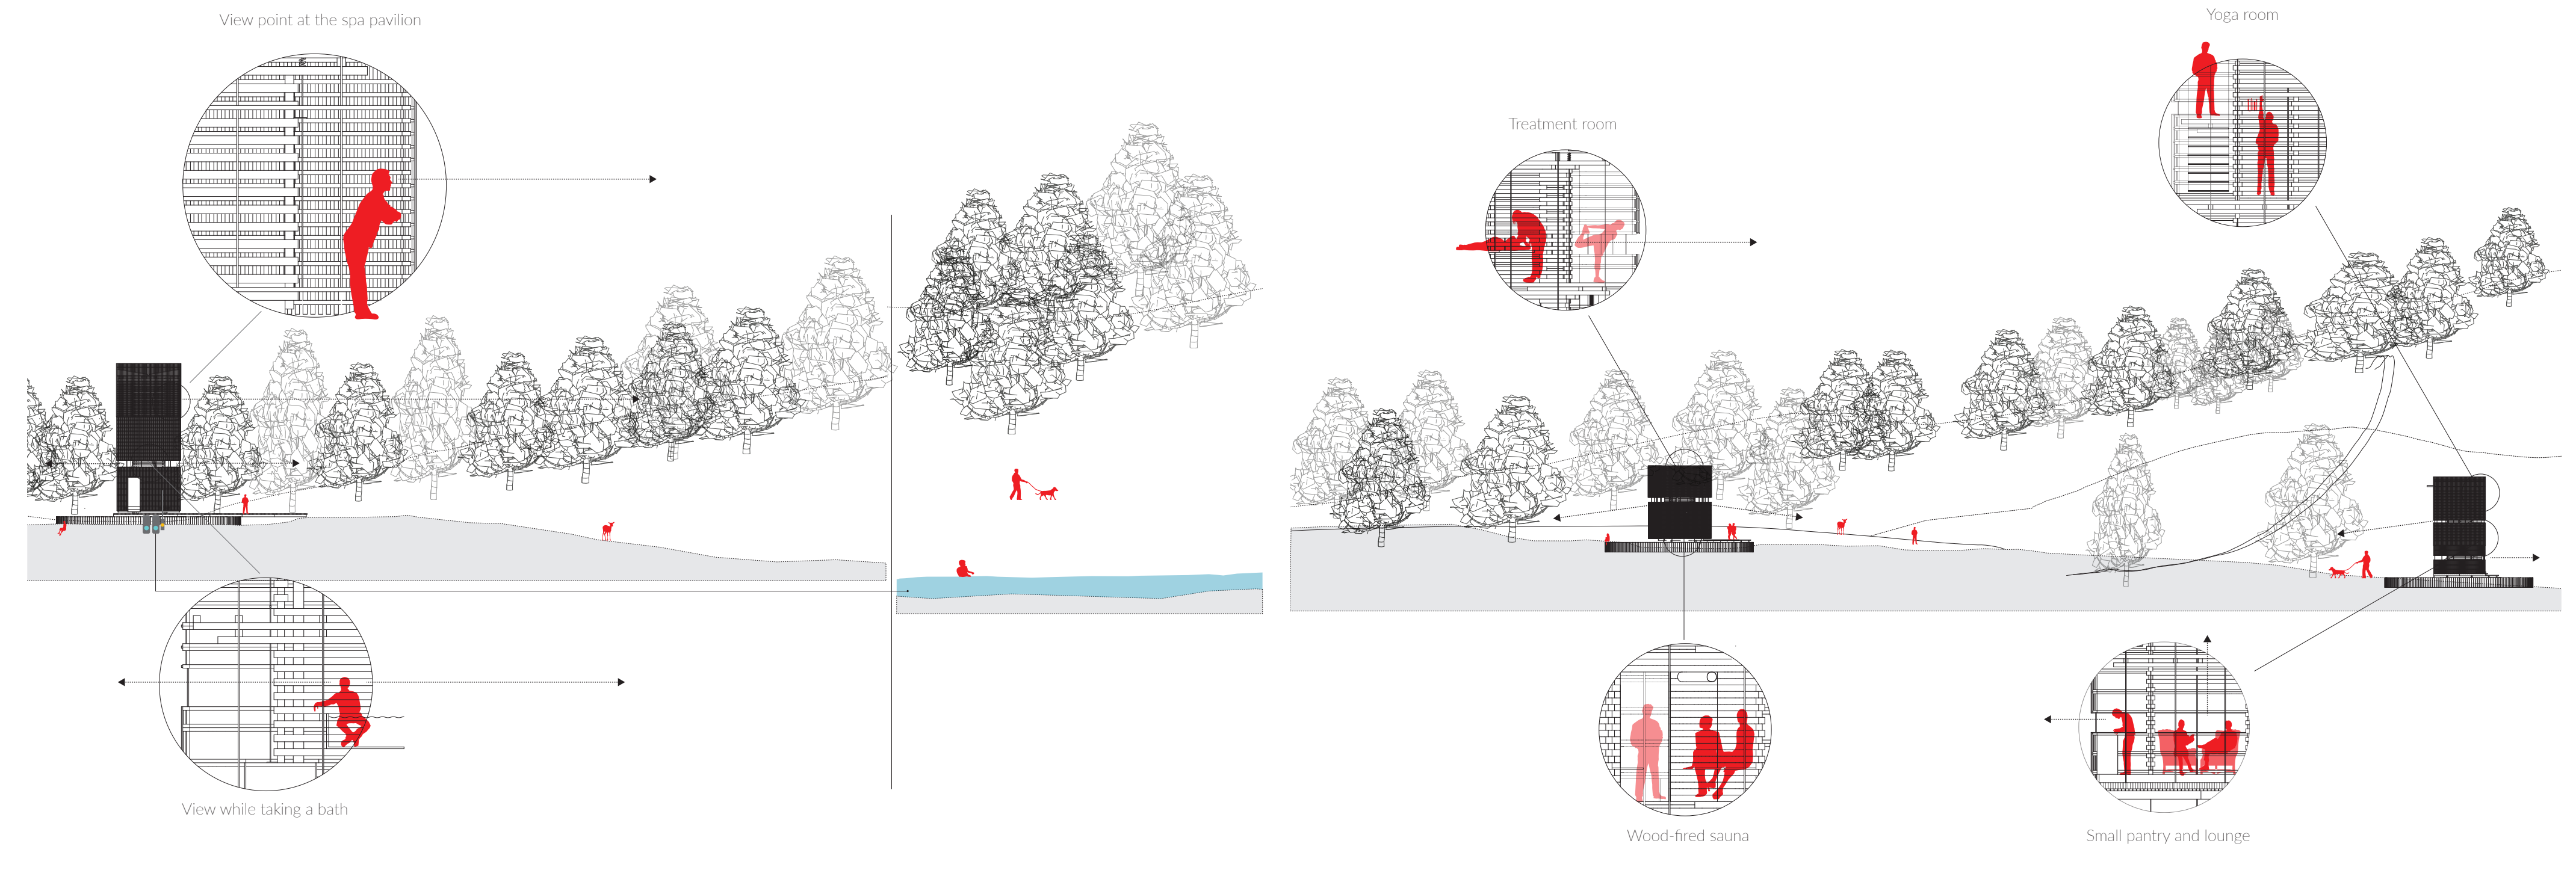

Spa pavilion at the Rode Beek

View point at the spa pavilion

Pavilions in the Brunsummerheide

Public use of the new recreation place

Walking to the spa pavilion after cold dive in the Rode Beek

Warm baths at the spa pavilion

Entry crossing, the wood compost of the treatment pavilion

Wood-fired sauna and cold shower

Meditation pavilion at the wooden bridge cross

Small pantry at the meditation pavilion