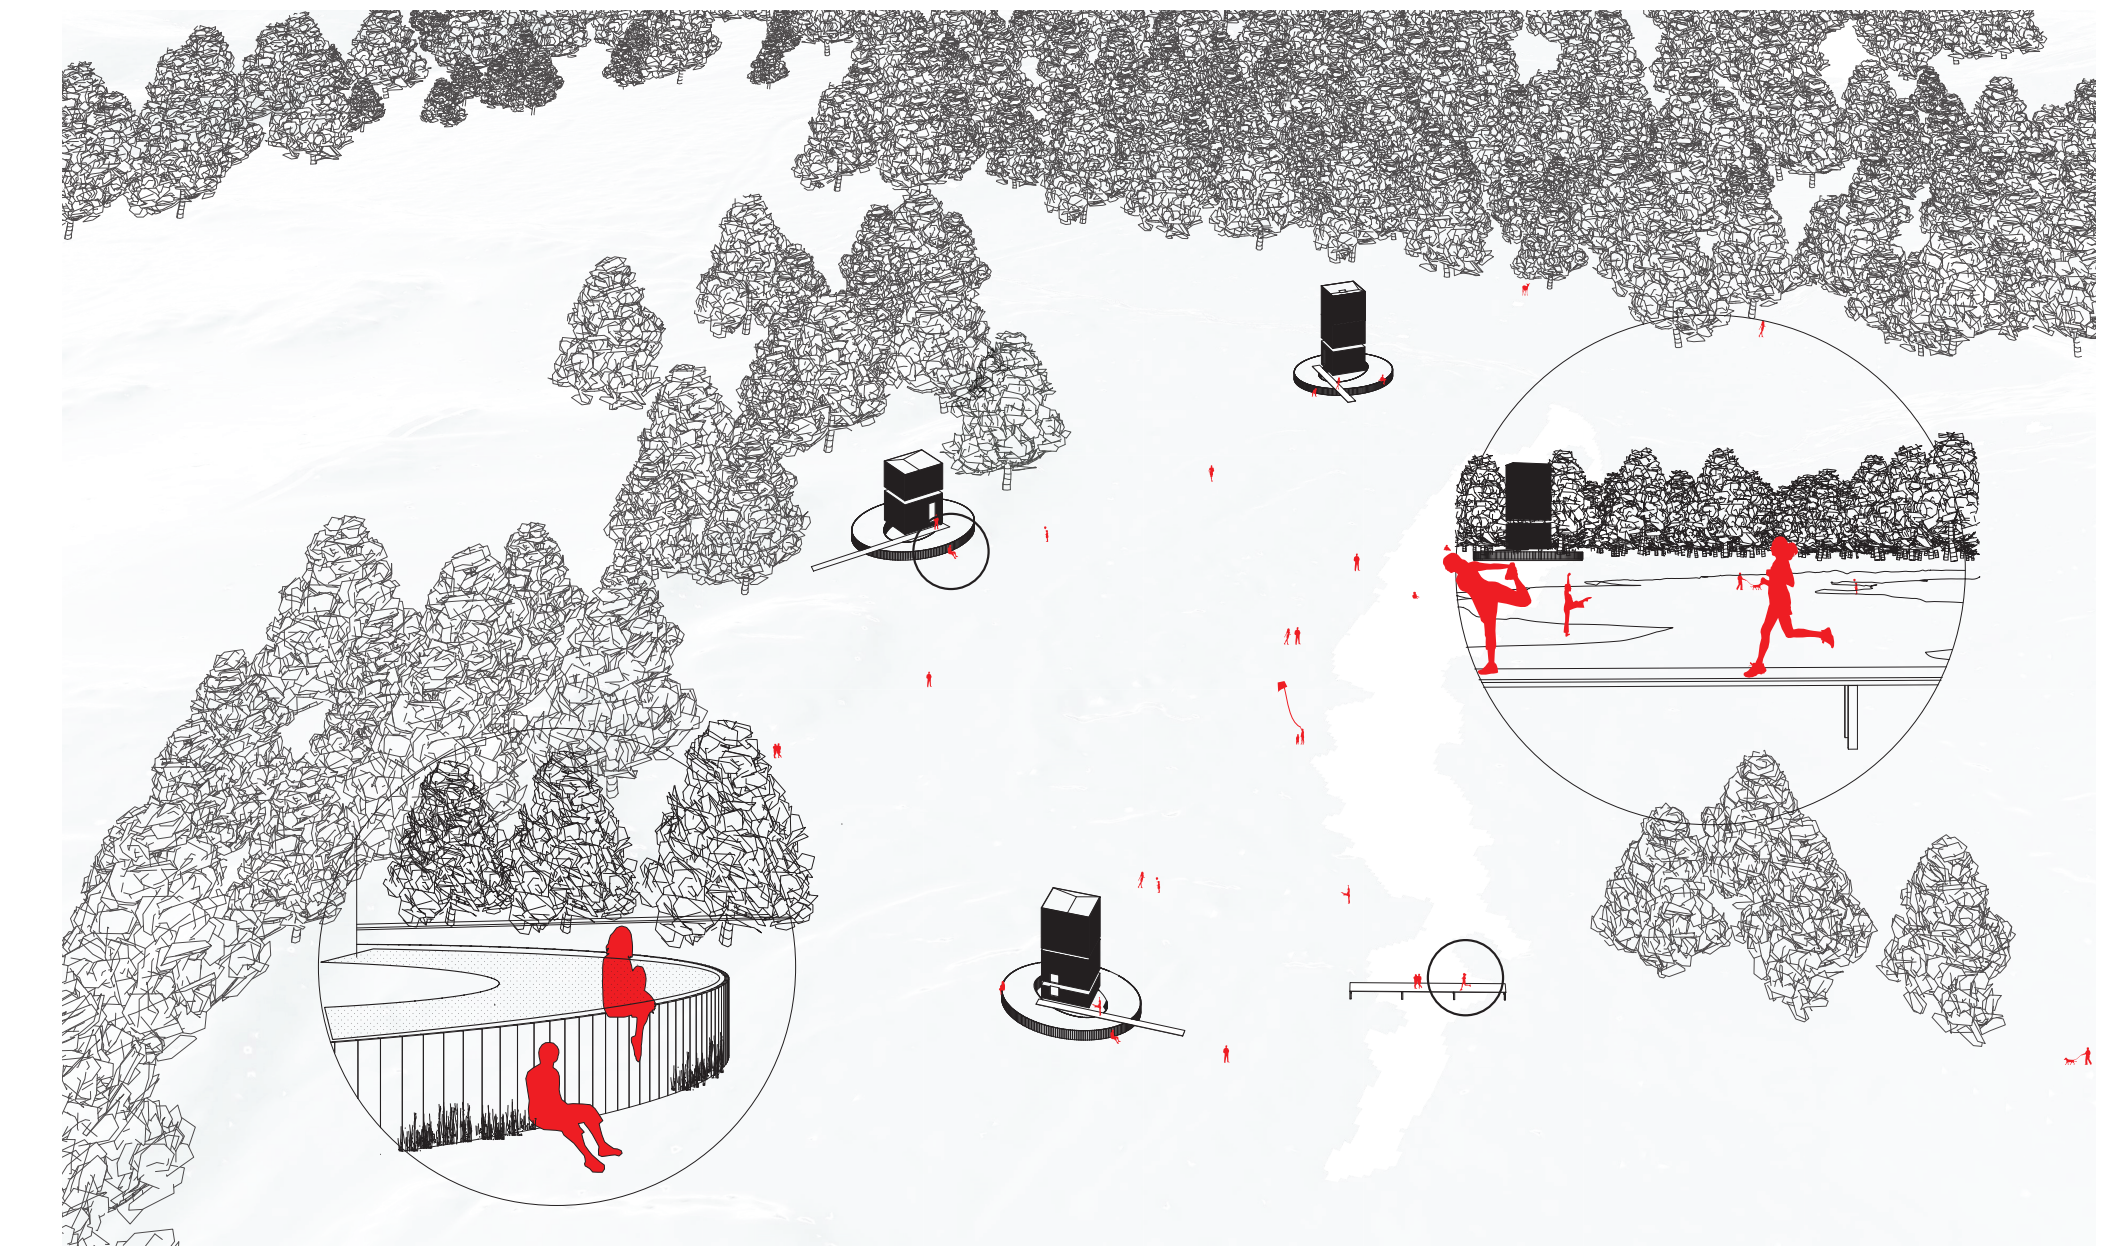

Spa pavilion at the Rode Beek

View point at the spa pavilion

Pavilions in the Brunsummerheide

Public use of the new recreation place

Walking to the spa pavilion after cold dive in the Rode Beek

Warm baths at the spa pavilion

Entry crossing, the wood compost of the treatment pavilion

Wood-fired sauna and cold shower

Meditation pavilion at the wooden bridge cross

Small pantry at the meditation pavilion