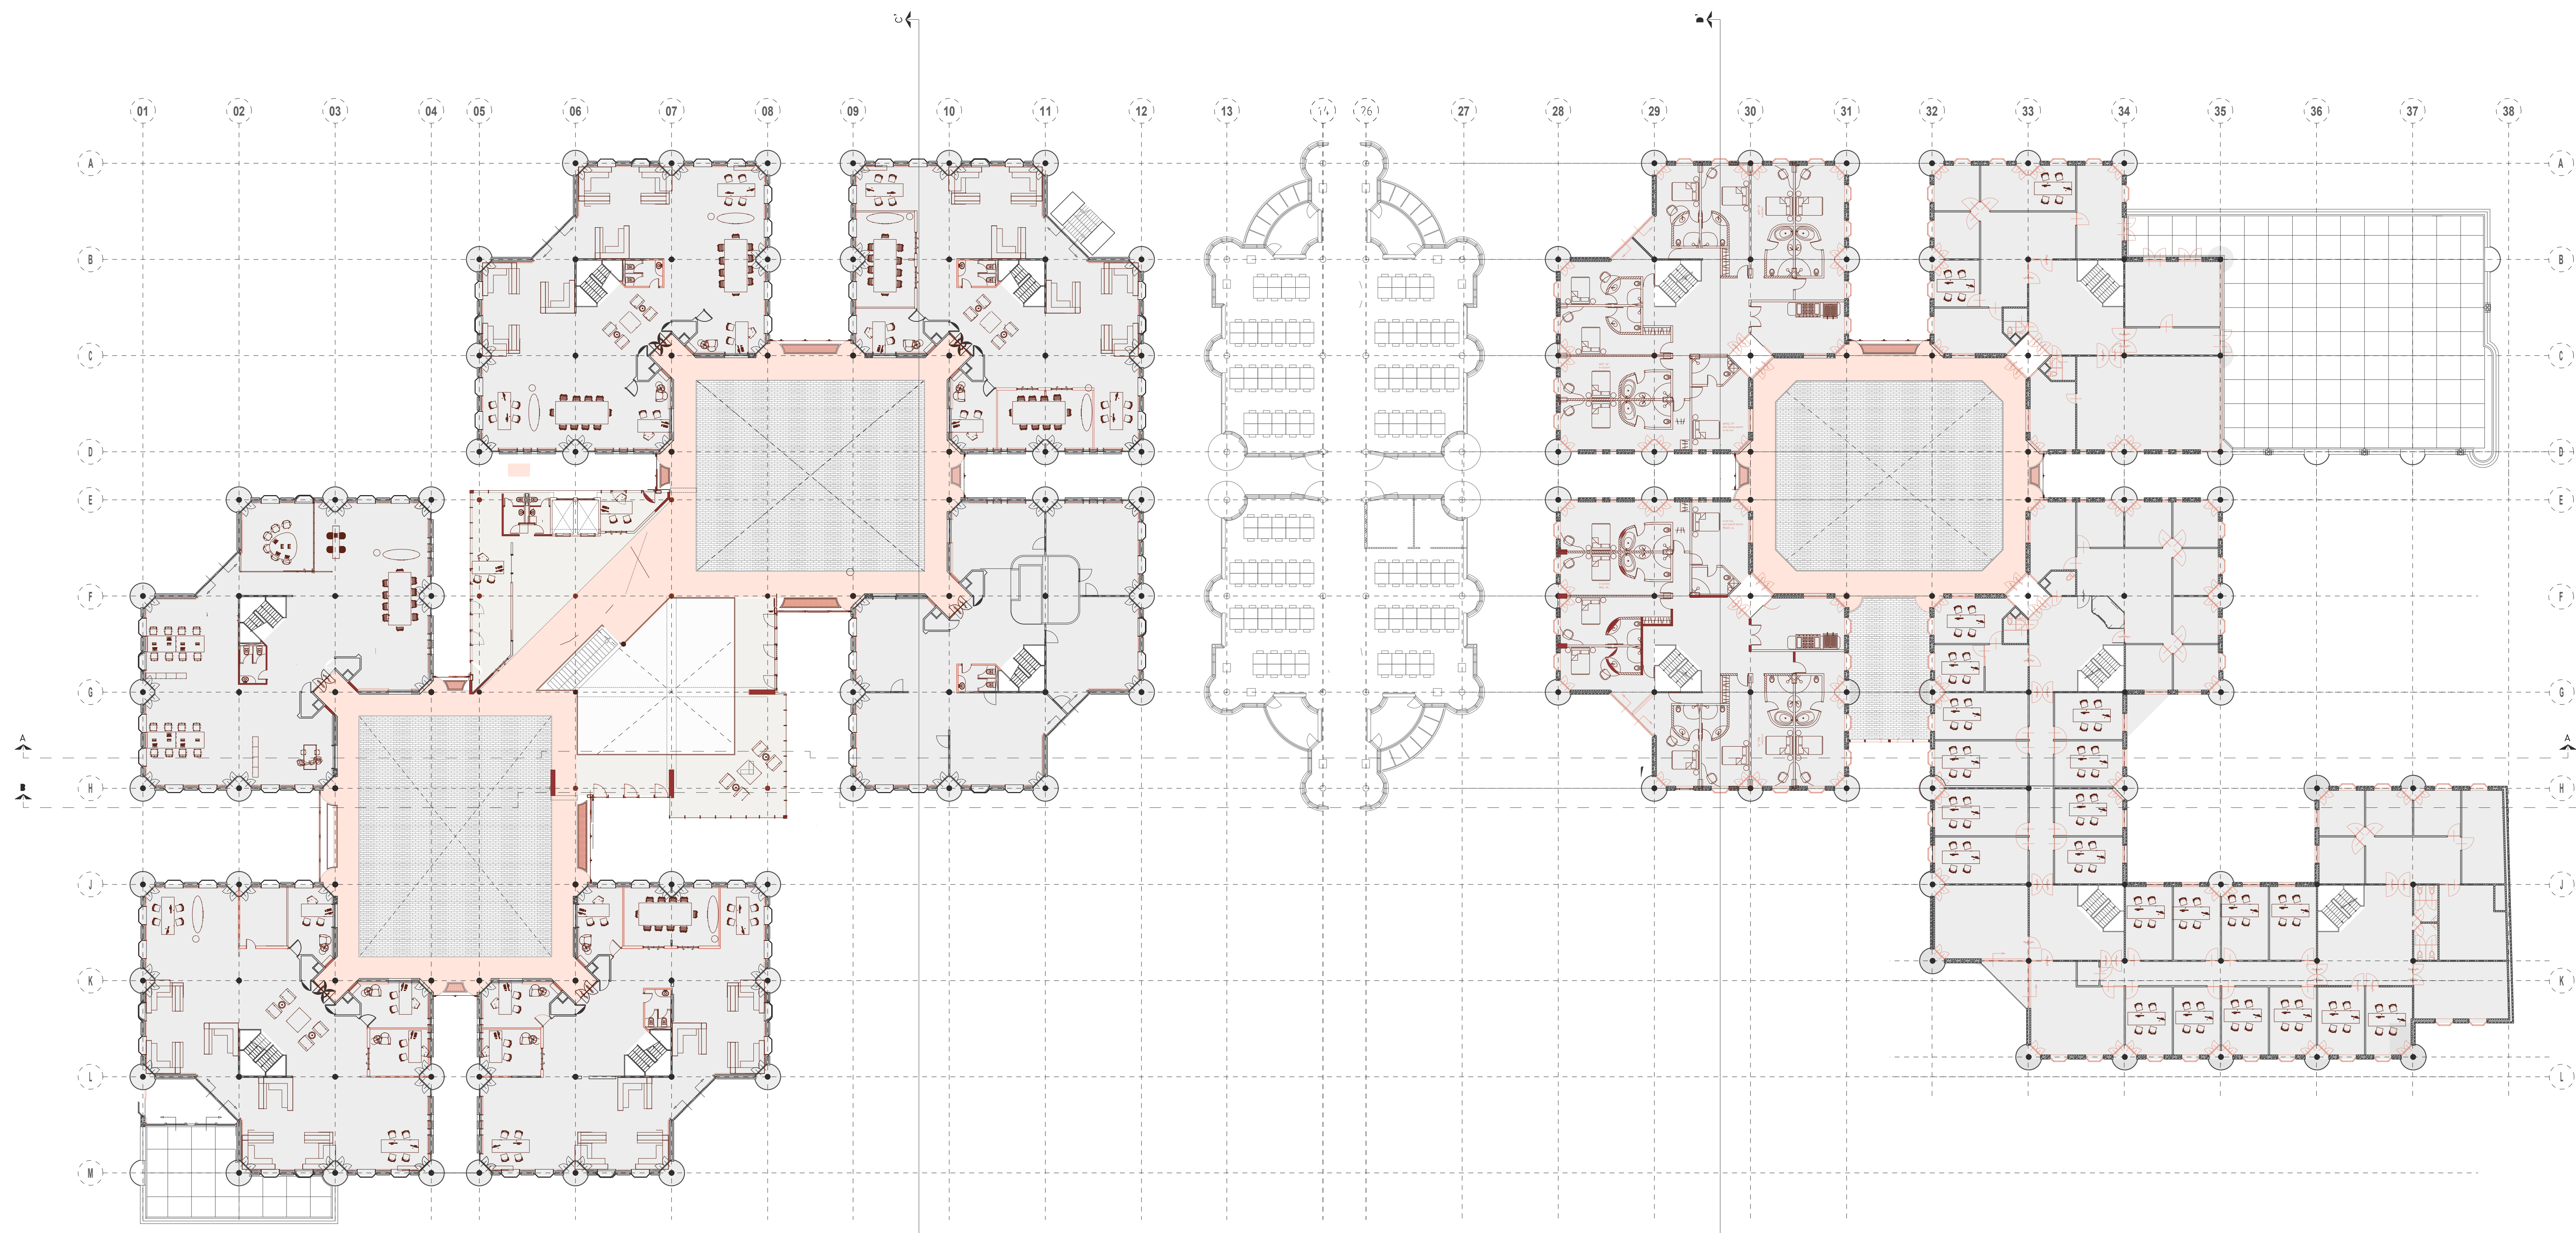

21st Century UNIVERSITY

P4 Presentation | FACULTY OF HUMANITIES RE-DESIGN

Ground floor 1:200

- Legend
- 1. main entrance university
 - 2. University study spaces
 - 3. main entrance student housing
 - 4. offices staff
 - 5. main circulation space (stairs, elevators)
 - 6. mushroom garden
 - 7. Library
 - 8. courtyard atrium
 - 9. entrance courtyard Noord
 - 10. culture spaces

First floor 1:200

Second floor 1:200