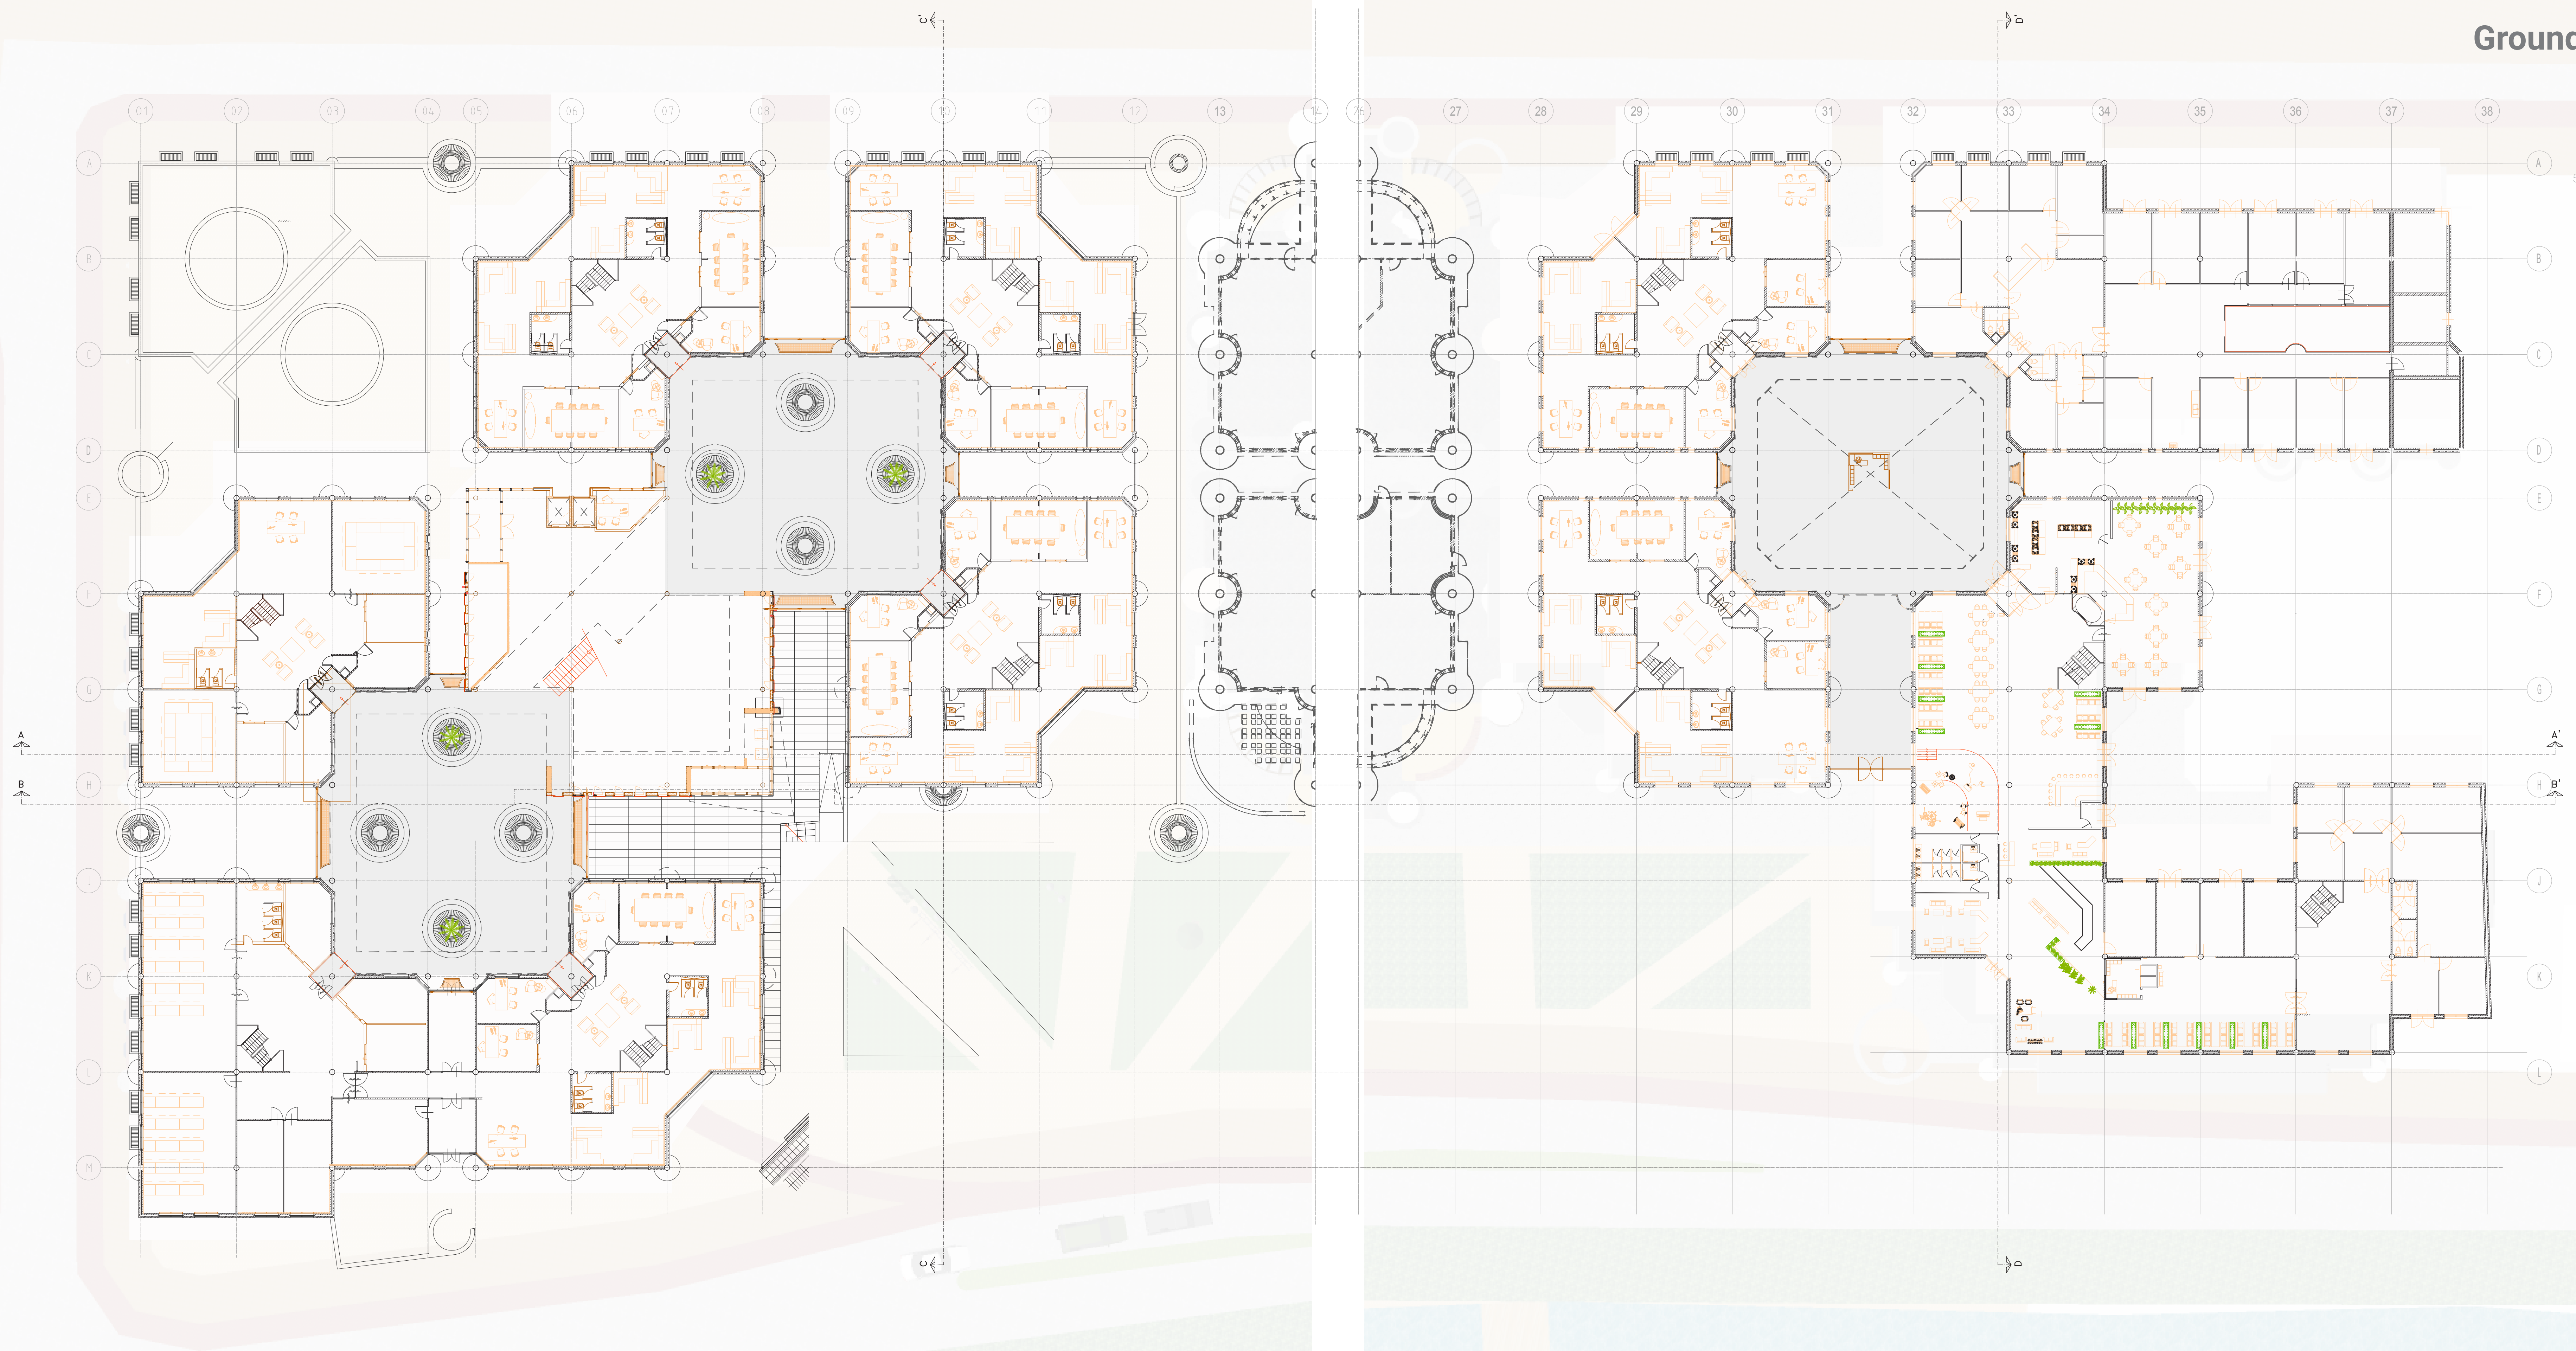

21st Century UNIVERSITY

P4 Presentation | FACULTY OF HUMANITIES RE-DESIGN

Ground floor 1:200

- Legend
- 1. main entrance university
 - 2. University study spaces
 - 3. main entrance student housing
 - 4. offices staff
 - 5. main circulation space (stairs, elevators)
 - 6. mushroom garden
 - 7. Library
 - 8. courtyard atrium
 - 9. entrance courtyard Noord
 - 10. culture spaces

First floor 1:200

Second floor 1:200