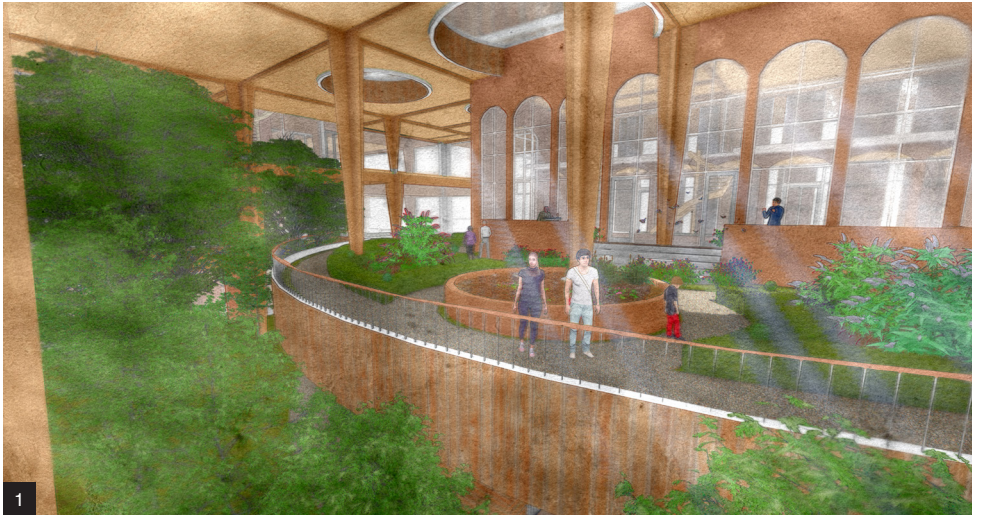

Tjalling Schippers

landscape

inside

By bringing landscapes inside, this project is opening up nature to the people of Berlin, with a multi climate approach in the city. This prototype for condensed public green, is the starting point for creating a new modular building type with integrated urban gardening. Other Berlin neighbourhoods already have temporary communal gardens and commons as a central meeting place. With a permanent building as a centre, a neighbourhood garden's position can be guaranteed for a long period of time.

In this indoor green condenser a combination of multiple green related functions and gardens can be enjoyed all year round. To make that possible, the site gets divided into acres through a grid of 10m by 10m. This grid is both suitable for landscape architecture as for open plan buildings with a column-structure. Every segment of the grid is then programmed with building functions or as part of the landscape around those functions. To every function one or more indoor green typologies are applied. These are then modified to fit in the grid. That way a patchwork of gardens and modules starts to take shape.

A great variety of landscaping and functions will give the users an experience that exceeds the lack of green in the city. The components of this prototype can be applied to a location where there is active demand for an expansion and condensation of greenspace in densifying cities, specifically in post-war neighbourhoods. It can be tailored to the proportions and the climate zones of the locations where the concept is applied. Thereby, Landscape Inside outlines an answer to the reality we all face in the unstoppable urbanisation of the future.

- 1 Impression on French garden and orangery
- 2 Floor plan first floor with orangery and French garden
- 3 View from orangery balcony

- 4 Axonometric view with indoor green
- 5 Indoor green typology catalogue
- 6 Situational overview building on site