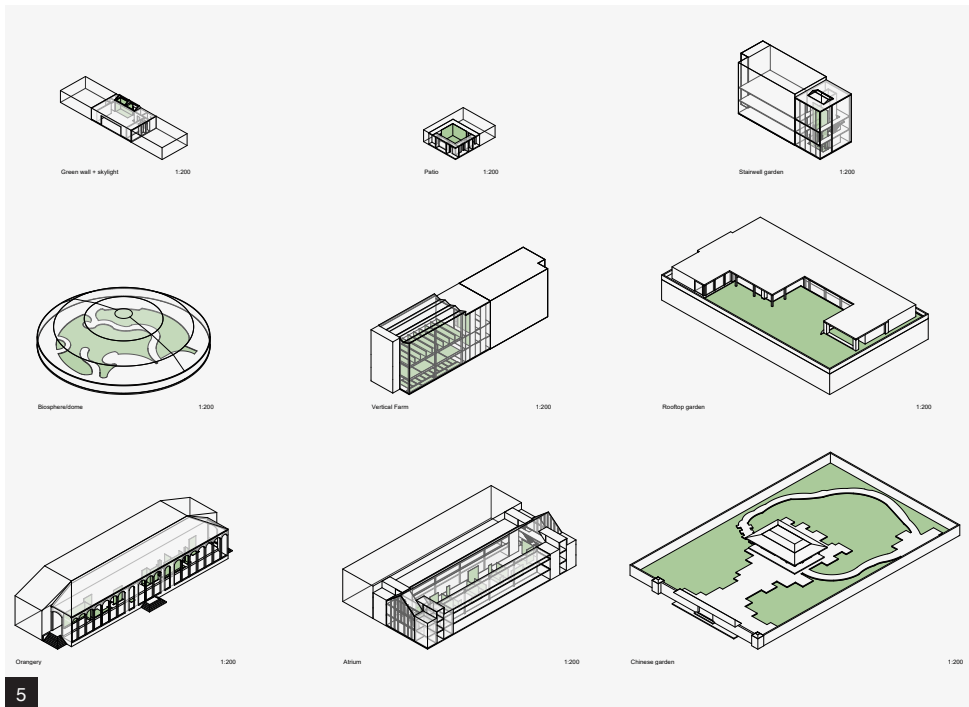

Tjalling Schippers

landscape

inside

By bringing landscapes inside, this project is opening up nature to the people of Berlin, with a multi climate approach in the city. This prototype for condensed public green, is the starting point for creating a new modular building type with integrated urban gardening. Other Berlin neighbourhoods already have temporary communal gardens and commons as a central meeting place. With a permanent building as a centre, a neighbourhood garden's position can be guaranteed for a long period of time.

In this indoor green condenser a combination of multiple green related functions and gardens can be enjoyed all year round. To make that possible, the site gets divided into acres through a grid of 10m by 10m. This grid is both suitable for landscape architecture as for open plan buildings with a column-structure. Every segment of the grid is then programmed with building functions or as part of the landscape around those functions. To every function one or more indoor green typologies are applied. These are then modified to fit in the grid. That way a patchwork of gardens and modules starts to take shape.

A great variety of landscaping and functions will give the users an experience that exceeds the lack of green in the city. The components of this prototype can be applied to a location where there is active demand for an expansion and condensation of greenspace in densifying cities, specifically in post-war neighbourhoods. It can be tailored to the proportions and the climate zones of the locations where the concept is applied. Thereby, Landscape Inside outlines an answer to the reality we all face in the unstoppable urbanisation of the future.

- 1 Impression on French garden and orangery
- 2 Floor plan first floor with orangery and French garden
- 3 View from orangery balcony

- 4 Axonometric view with indoor green
- 5 Indoor green typology catalogue
- 6 Situational overview building on site