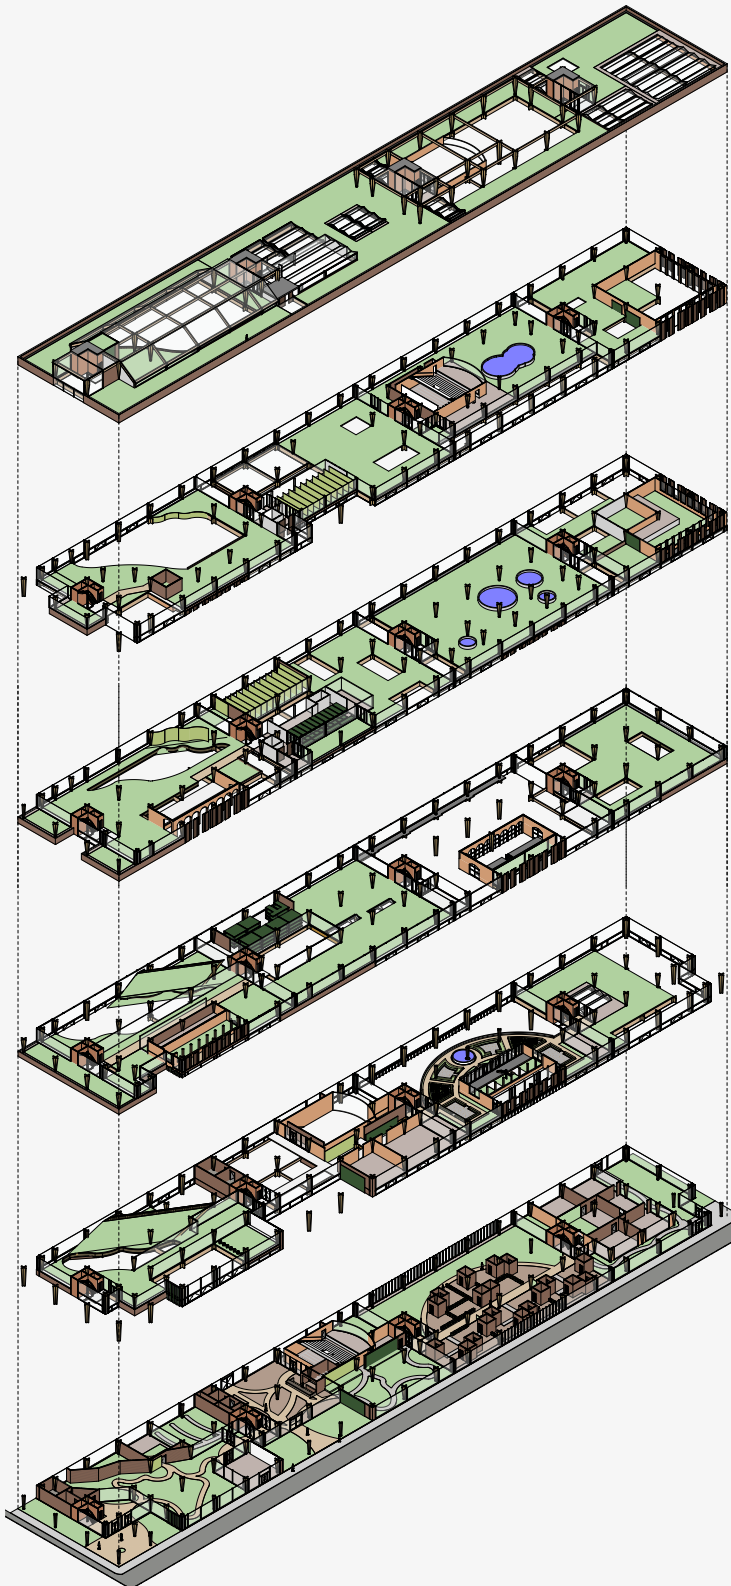

Tjalling Schippers

landscape

inside

By bringing landscapes inside, this project is opening up nature to the people of Berlin, with a multi climate approach in the city. This prototype for condensed public green, is the starting point for creating a new modular building type with integrated urban gardening. Other Berlin neighbourhoods already have temporary communal gardens and commons as a central meeting place. With a permanent building as a centre, a neighbourhood garden's position can be guaranteed for a long period of time.

In this indoor green condenser a combination of multiple green related functions and gardens can be enjoyed all year round. To make that possible, the site gets divided into acres through a grid of 10m by 10m. This grid is both suitable for landscape architecture as for open plan buildings with a column-structure. Every segment of the grid is then programmed with building functions or as part of the landscape around those functions. To every function one or more indoor green typologies are applied. These are then modified to fit in the grid. That way a patchwork of gardens and modules starts to take shape.

A great variety of landscaping and functions will give the users an experience that exceeds the lack of green in the city. The components of this prototype can be applied to a location where there is active demand for an expansion and condensation of greenspace in densifying cities, specifically in post-war neighbourhoods. It can be tailored to the proportions and the climate zones of the locations where the concept is applied. Thereby, Landscape Inside outlines an answer to the reality we all face in the unstoppable urbanisation of the future.

- 1 Impression on French garden and orangery
- 2 Floor plan first floor with orangery and French garden
- 3 View from orangery balcony

- 4 Axonometric view with indoor green
- 5 Indoor green typology catalogue
- 6 Situational overview building on site