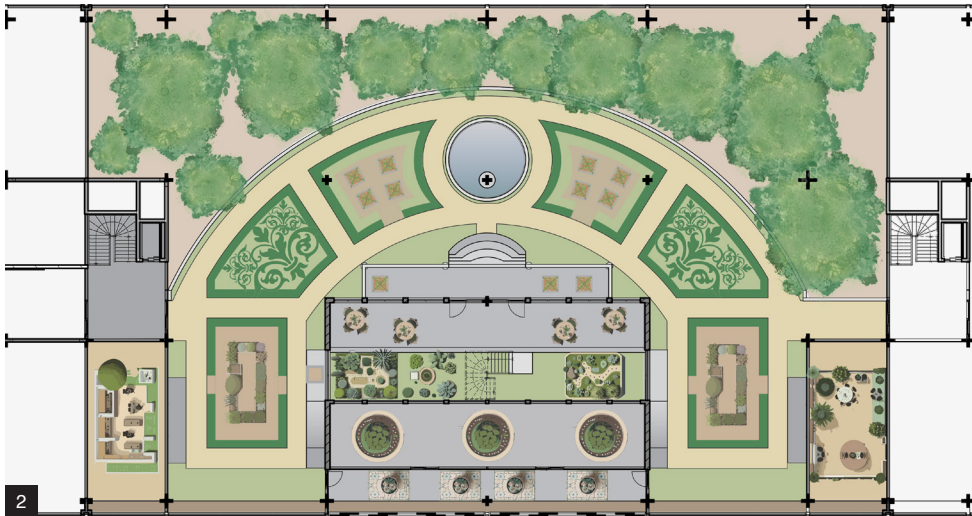

Tjalling Schippers

landscape

inside

By bringing landscapes inside, this project is opening up nature to the people of Berlin, with a multi climate approach in the city. This prototype for condensed public green, is the starting point for creating a new modular building type with integrated urban gardening. Other Berlin neighbourhoods already have temporary communal gardens and commons as a central meeting place. With a permanent building as a centre, a neighbourhood garden's position can be guaranteed for a long period of time.

In this indoor green condenser a combination of multiple green related functions and gardens can be enjoyed all year round. To make that possible, the site gets divided into acres through a grid of 10m by 10m. This grid is both suitable for landscape architecture as for open plan buildings with a column-structure. Every segment of the grid is then programmed with building functions or as part of the landscape around those functions. To every function one or more indoor green typologies are applied. These are then modified to fit in the grid. That way a patchwork of gardens and modules starts to take shape.

A great variety of landscaping and functions will give the users an experience that exceeds the lack of green in the city. The components of this prototype can be applied to a location where there is active demand for an expansion and condensation of greenspace in densifying cities, specifically in post-war neighbourhoods. It can be tailored to the proportions and the climate zones of the locations where the concept is applied. Thereby, Landscape Inside outlines an answer to the reality we all face in the unstoppable urbanisation of the future.

- 1 Impression on French garden and orangery
- 2 Floor plan first floor with orangery and French garden
- 3 View from orangery balcony

- 4 Axonometric view with indoor green
- 5 Indoor green typology catalogue
- 6 Situational overview building on site