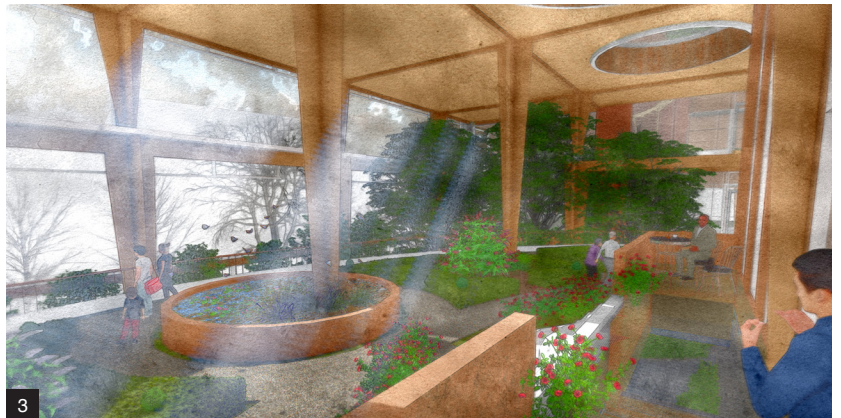

Tjalling Schippers

landscape

inside

By bringing landscapes inside, this project is opening up nature to the people of Berlin, with a multi climate approach in the city. This prototype for condensed public green, is the starting point for creating a new modular building type with integrated urban gardening. Other Berlin neighbourhoods already have temporary communal gardens and commons as a central meeting place. With a permanent building as a centre, a neighbourhood garden's position can be guaranteed for a long period of time.

In this indoor green condenser a combination of multiple green related functions and gardens can be enjoyed all year round. To make that possible, the site gets divided into acres through a grid of 10m by 10m. This grid is both suitable for landscape architecture as for open plan buildings with a column-structure. Every segment of the grid is then programmed with building functions or as part of the landscape around those functions. To every function one or more indoor green typologies are applied. These are then modified to fit in the grid. That way a patchwork of gardens and modules starts to take shape.

A great variety of landscaping and functions will give the users an experience that exceeds the lack of green in the city. The components of this prototype can be applied to a location where there is active demand for an expansion and condensation of greenspace in densifying cities, specifically in post-war neighbourhoods. It can be tailored to the proportions and the climate zones of the locations where the concept is applied. Thereby, Landscape Inside outlines an answer to the reality we all face in the unstoppable urbanisation of the future.

- 1 Impression on French garden and orangery
- 2 Floor plan first floor with orangery and French garden
- 3 View from orangery balcony

- 4 Axonometric view with indoor green
- 5 Indoor green typology catalogue
- 6 Situational overview building on site