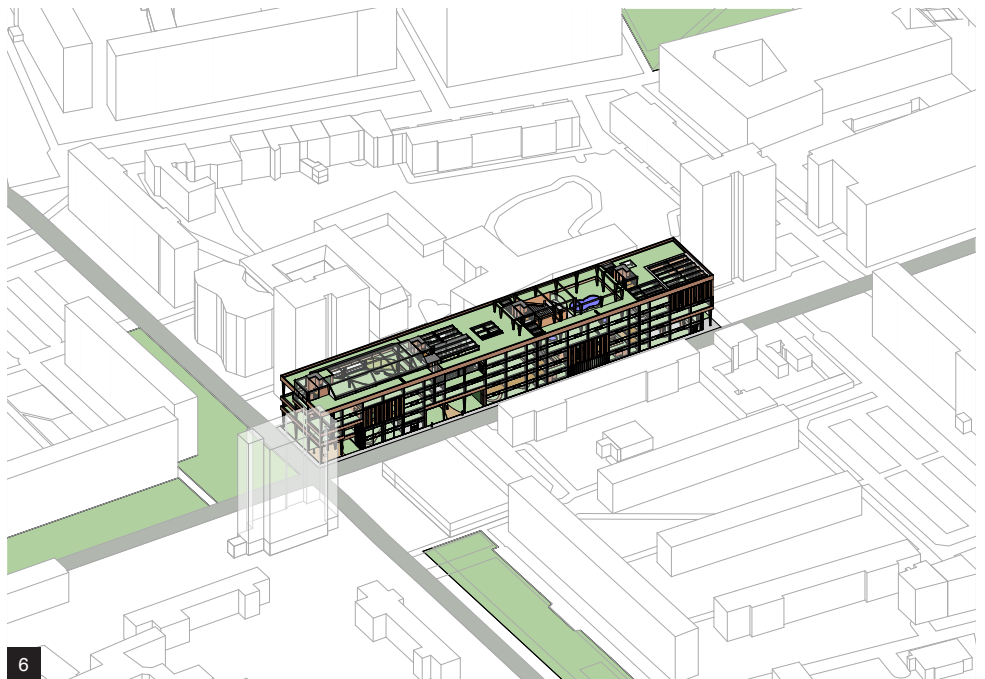

- 4 Axonometric view with indoor green
- 5 Indoor green typology catalogue
- 6 Situational overview building on site