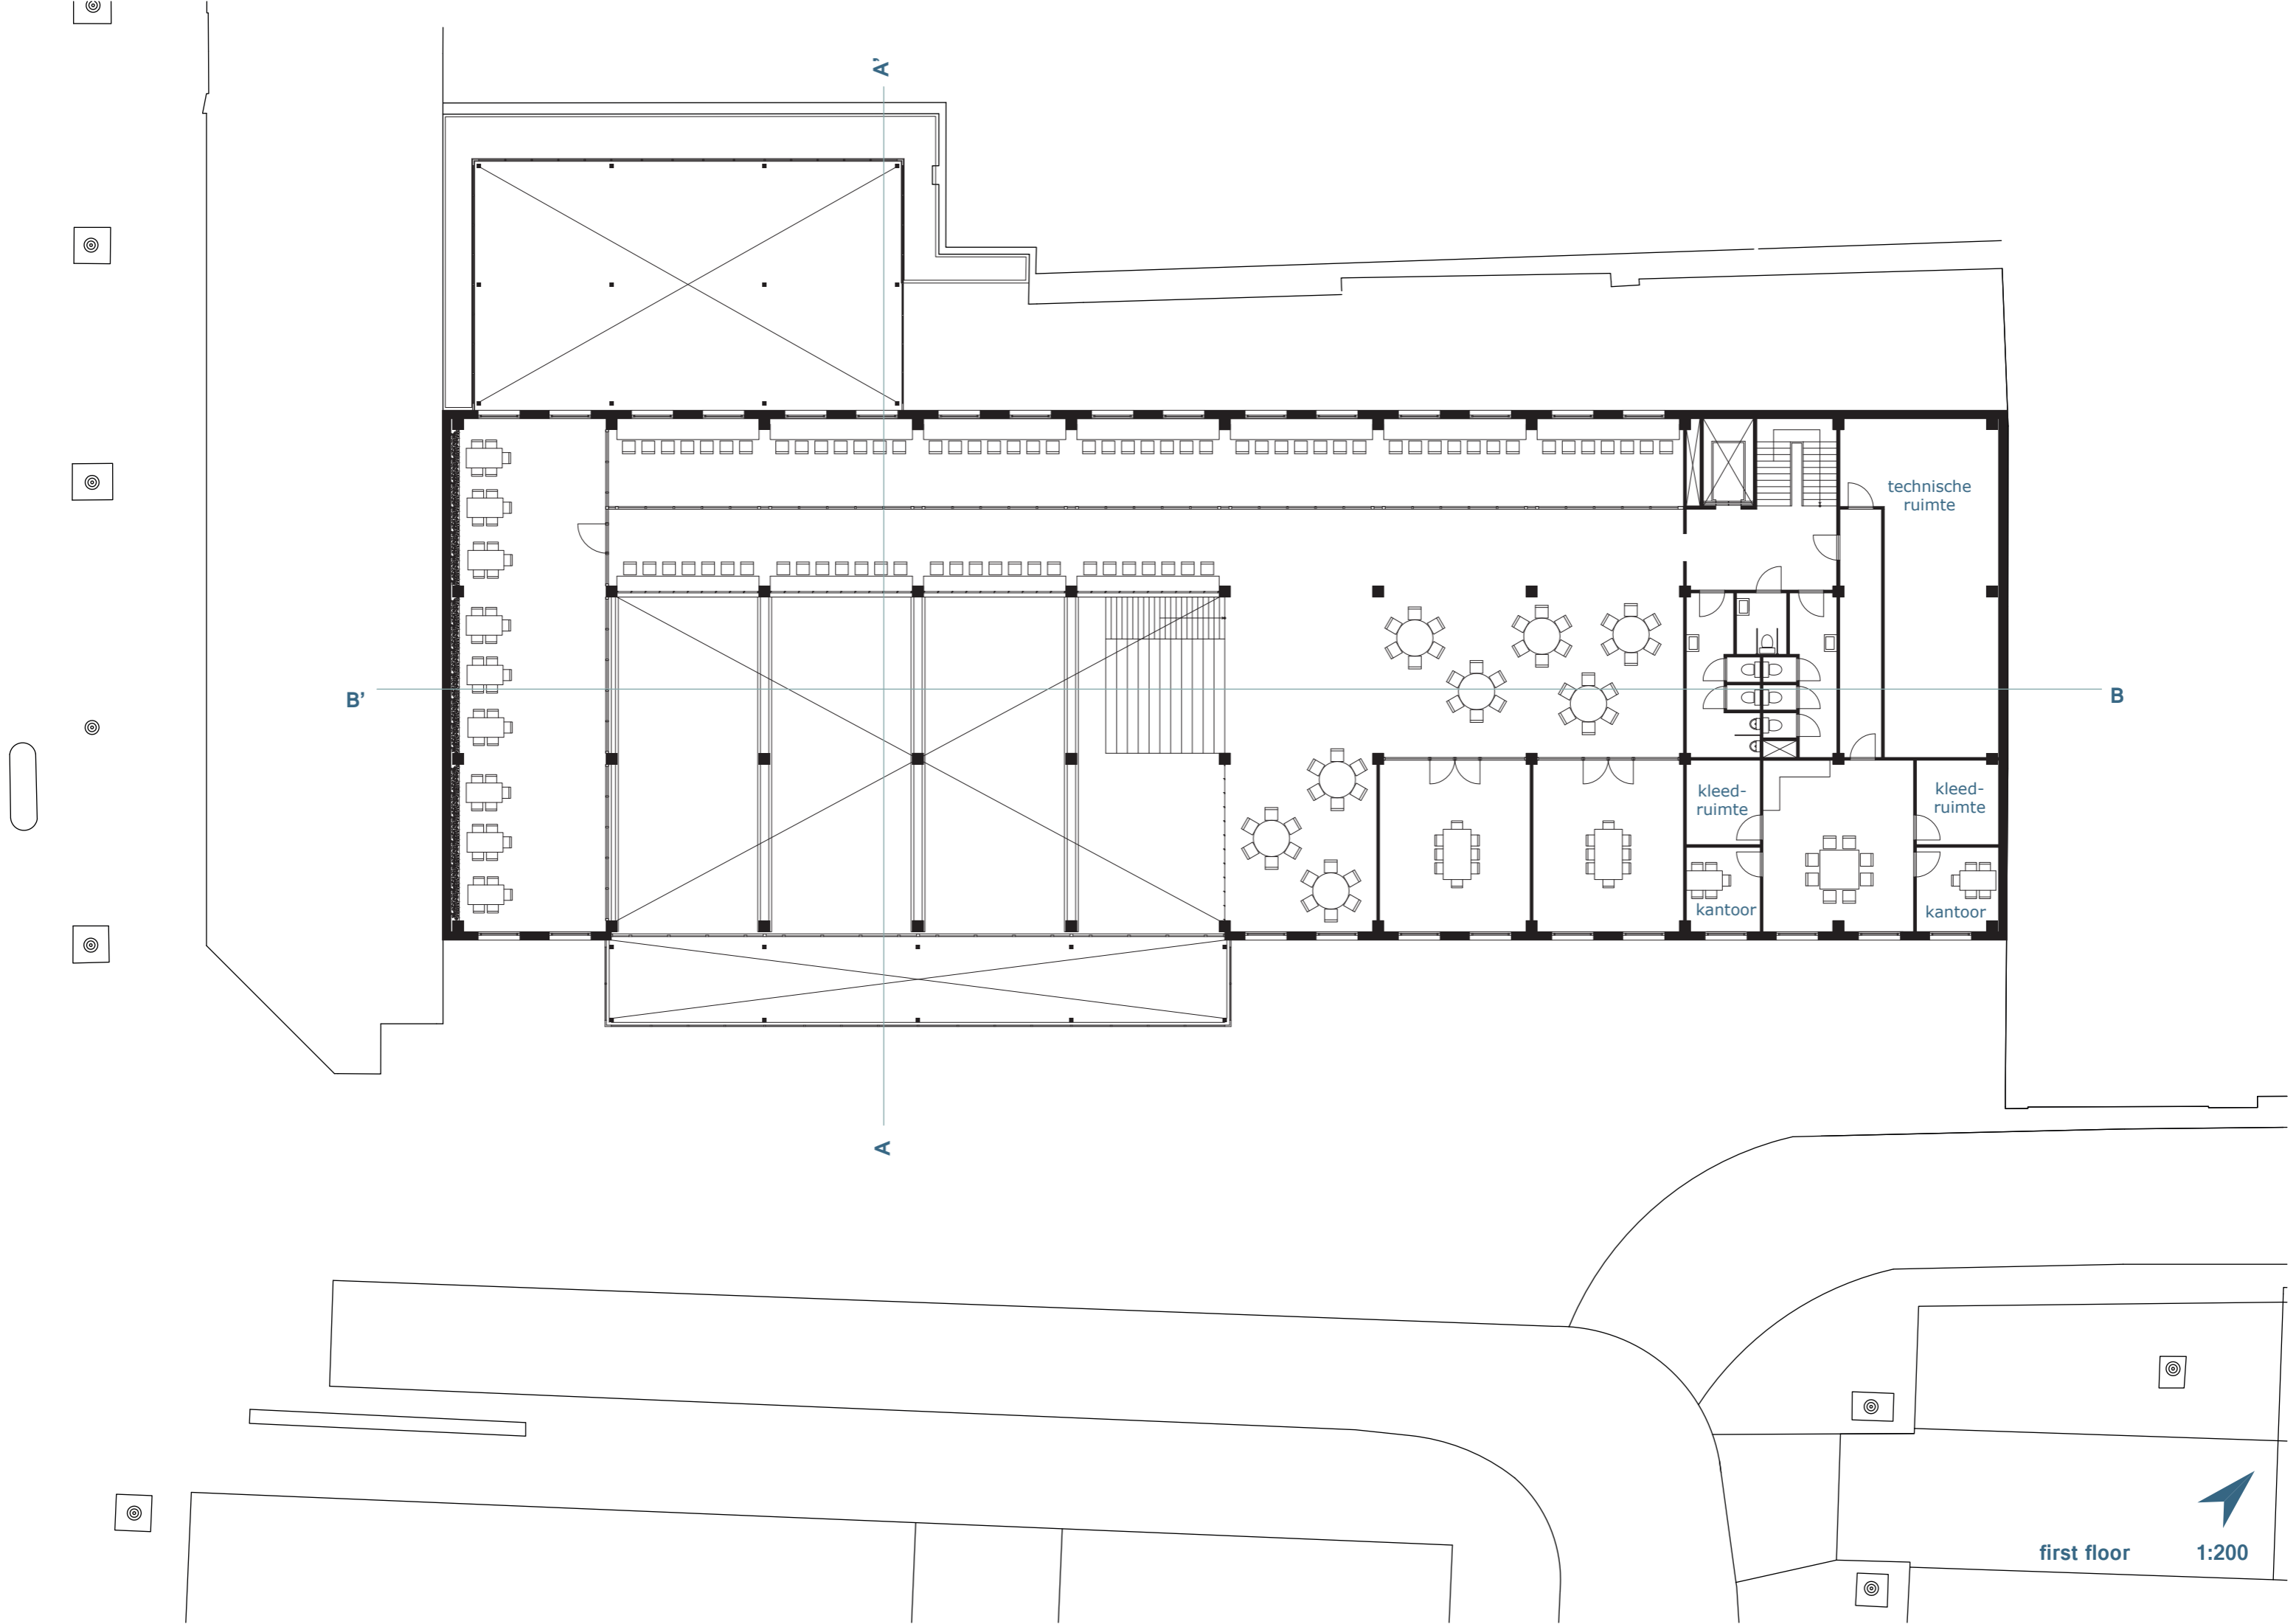

A'

A

B'

B

movable seating
& bar seating

lounge seating

spoelkeuken

ground floor

1:200

first floor

1:200