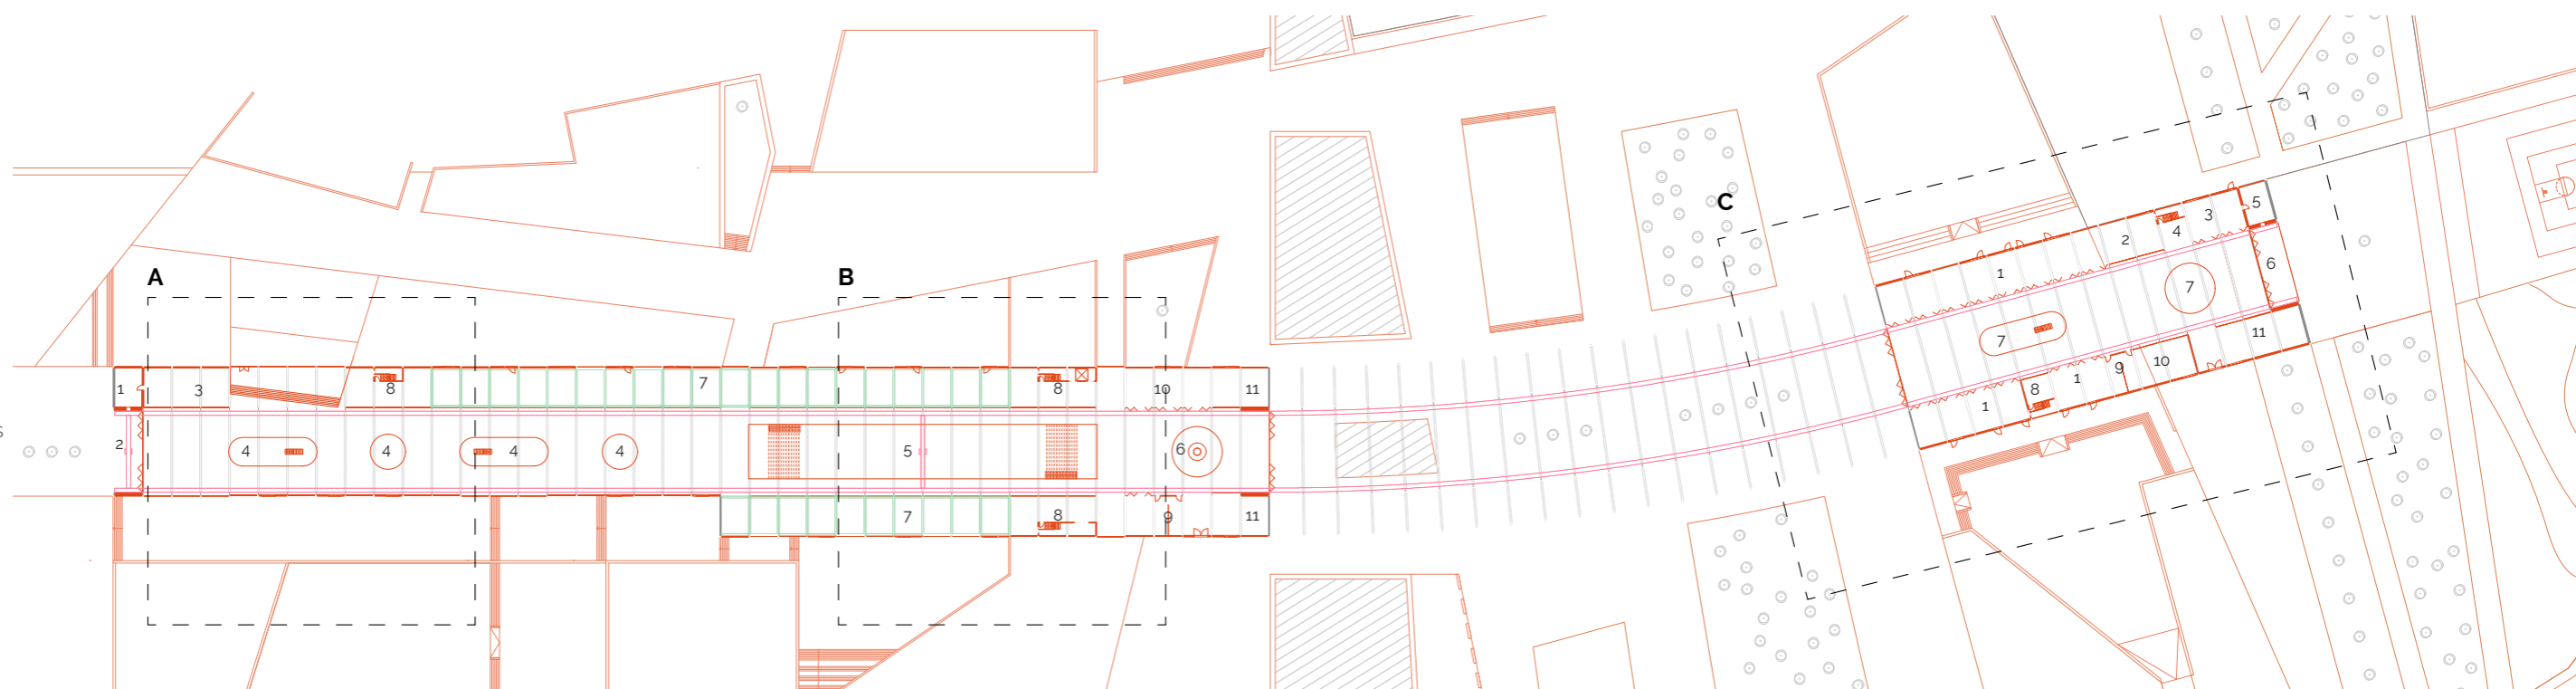

Mezzanine

- 1 Loggia
- 2 Raised meeting platforms

Study Building

- 1 Study rooms
- 2 Café
- 3 Managing offices
- 4 Loggia (with storage)
- 5 Info point
- 6 Crane loading point
- 7 Collective seating/meeting interventions
- 8 Cloakroom
- 9 Toilets
- 10 Furniture store
- 11 Bookshop/ collective library

Ground Floor

Multipurpose Building

- 1 Info point
- 2 Crane loading point
- 3 Café/ collective cooking
- 4 Collective seating/ meeting interventions
- 5 Flexible seating/stage
- 6 Fireplace circle
- 7 Multipurpose side isles
- 8 Loggia (with storage)
- 9 Toilets
- 10 Storage/Services
- 11 Cloakroom

Lower ground

- 1 Large rehearsal space
- 2 Rehearsal/exhibition chambers
- 3 Flexible seating/ stage
- 4 Dressing
- 5 Toilets
- 6 Bar
- 7 Scene shop
- 8 Storage/ services
- 9 Performance courtyard

BODEGA SIMÓN BOLÍVAR