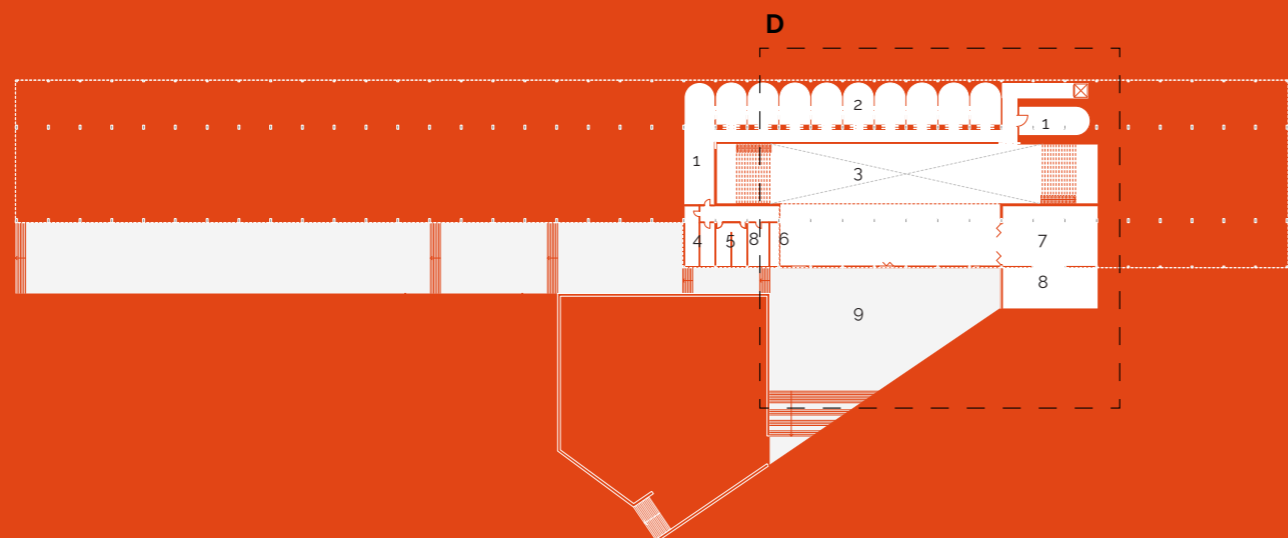

Mezzanine

- 1 Loggia
- 2 Raised meeting platforms

Study Building

- 1 Study rooms
- 2 Café
- 3 Managing offices
- 4 Loggia (with storage)
- 5 Info point
- 6 Crane loading point
- 7 Collective seating/meeting interventions
- 8 Cloakroom
- 9 Toilets
- 10 Furniture store
- 11 Bookshop/ collective library

Ground Floor

Multipurpose Building

- 1 Info point
- 2 Crane loading point
- 3 Café/ collective cooking
- 4 Collective seating/ meeting interventions
- 5 Flexible seating/stage
- 6 Fireplace circle
- 7 Multipurpose side isles
- 8 Loggia (with storage)
- 9 Toilets
- 10 Storage/Services
- 11 Cloakroom

Lower ground

- 1 Large rehearsal space
- 2 Rehearsal/exhibition chambers
- 3 Flexible seating/ stage
- 4 Dressing
- 5 Toilets
- 6 Bar
- 7 Scene shop
- 8 Storage/ services
- 9 Performance courtyard

BODEGA SIMÓN BOLÍVAR