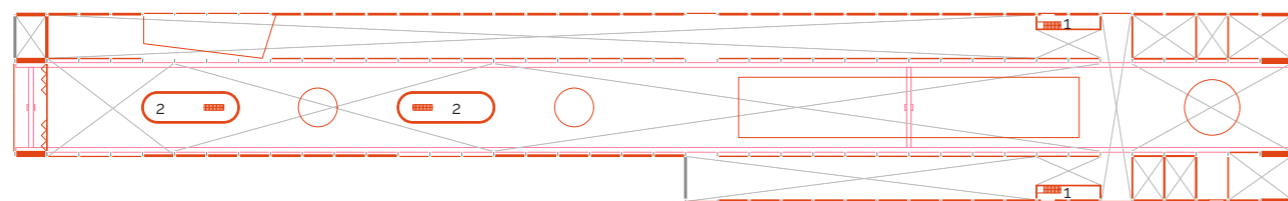

Mezzanine

- 1 Loggia
- 2 Raised meeting platforms

Study Building

- 1 Study rooms
- 2 Café
- 3 Managing offices
- 4 Loggia (with storage)
- 5 Info point
- 6 Crane loading point
- 7 Collective seating/meeting interventions
- 8 Cloakroom
- 9 Toilets
- 10 Furniture store
- 11 Bookshop/ collective library

Ground Floor

Multipurpose Building

- 1 Info point
- 2 Crane loading point
- 3 Café/ collective cooking
- 4 Collective seating/ meeting interventions
- 5 Flexible seating/stage
- 6 Fireplace circle
- 7 Multipurpose side isles
- 8 Loggia (with storage)
- 9 Toilets
- 10 Storage/Services
- 11 Cloakroom

Lower ground

- 1 Large rehearsal space
- 2 Rehearsal/exhibition chambers
- 3 Flexible seating/ stage
- 4 Dressing
- 5 Toilets
- 6 Bar
- 7 Scene shop
- 8 Storage/ services
- 9 Performance courtyard

BODEGA SIMÓN BOLÍVAR