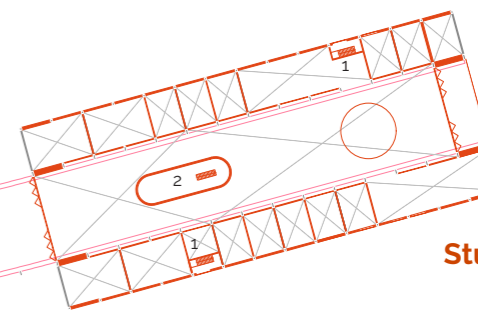

Mezzanine

- 1 Loggia
- 2 Raised meeting platforms

Study Building

- 1 Study rooms
- 2 Café
- 3 Managing offices
- 4 Loggia (with storage)
- 5 Info point
- 6 Crane loading point
- 7 Collective seating/meeting interventions
- 8 Cloakroom
- 9 Toilets
- 10 Furniture store
- 11 Bookshop/ collective library

Ground Floor

Multipurpose Building

- 1 Info point
- 2 Crane loading point
- 3 Café/ collective cooking
- 4 Collective seating/ meeting interventions
- 5 Flexible seating/stage
- 6 Fireplace circle
- 7 Multipurpose side isles
- 8 Loggia (with storage)
- 9 Toilets
- 10 Storage/Services
- 11 Cloakroom

Lower ground

- 1 Large rehearsal space
- 2 Rehearsal/exhibition chambers
- 3 Flexible seating/ stage
- 4 Dressing
- 5 Toilets
- 6 Bar
- 7 Scene shop
- 8 Storage/ services
- 9 Performance courtyard

BODEGA SIMÓN BOLÍVAR