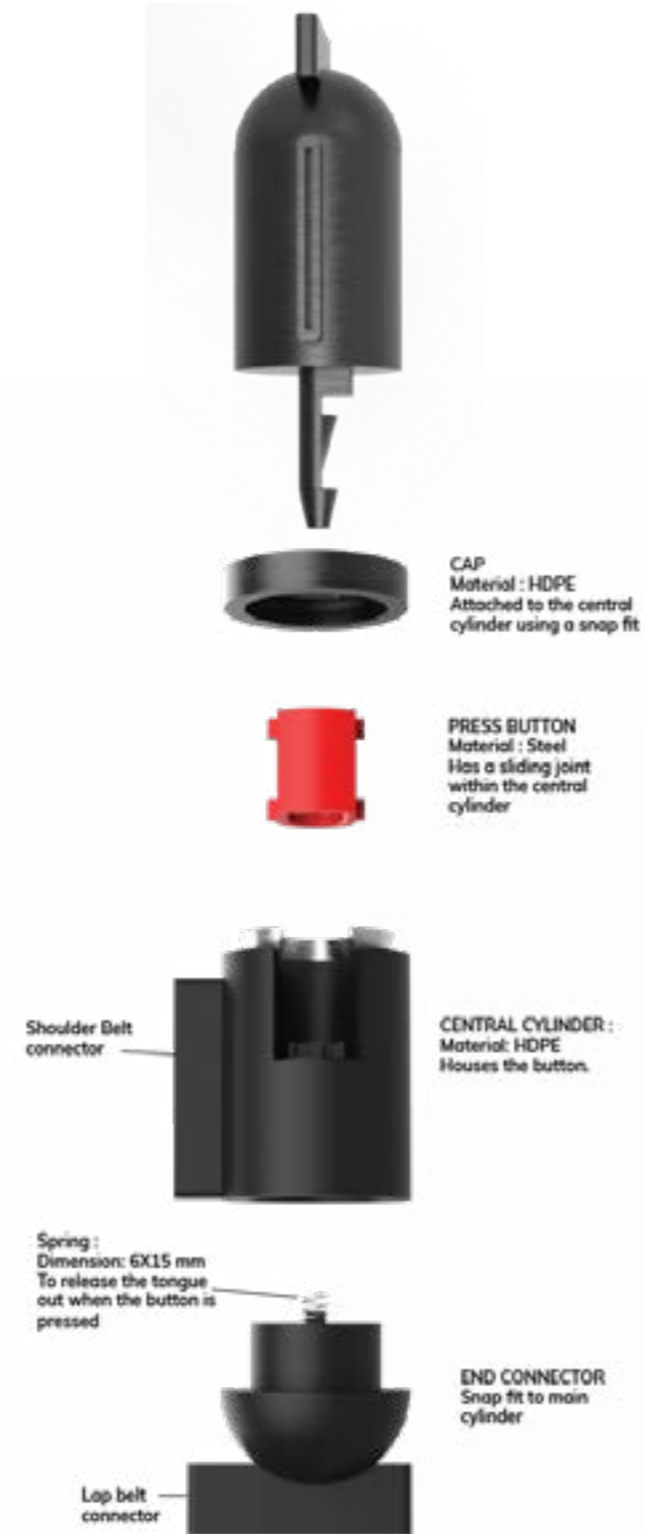

FlexSecure: Your Safety, Your Way –  
Four Points of Protection in Recline

# FlexSecure Restrain System

Experience Unmatched Safety with FlexSecure Restraint System: Revolutionizing Car Travel. Transforming from three points to a recommended four-point configuration in recline, it adapts to your comfort while prioritizing your security on the road.

Ergonomic webbing : Two stitching lines flatten out the belt, while keeping the corners curved, which avoids chaffing.