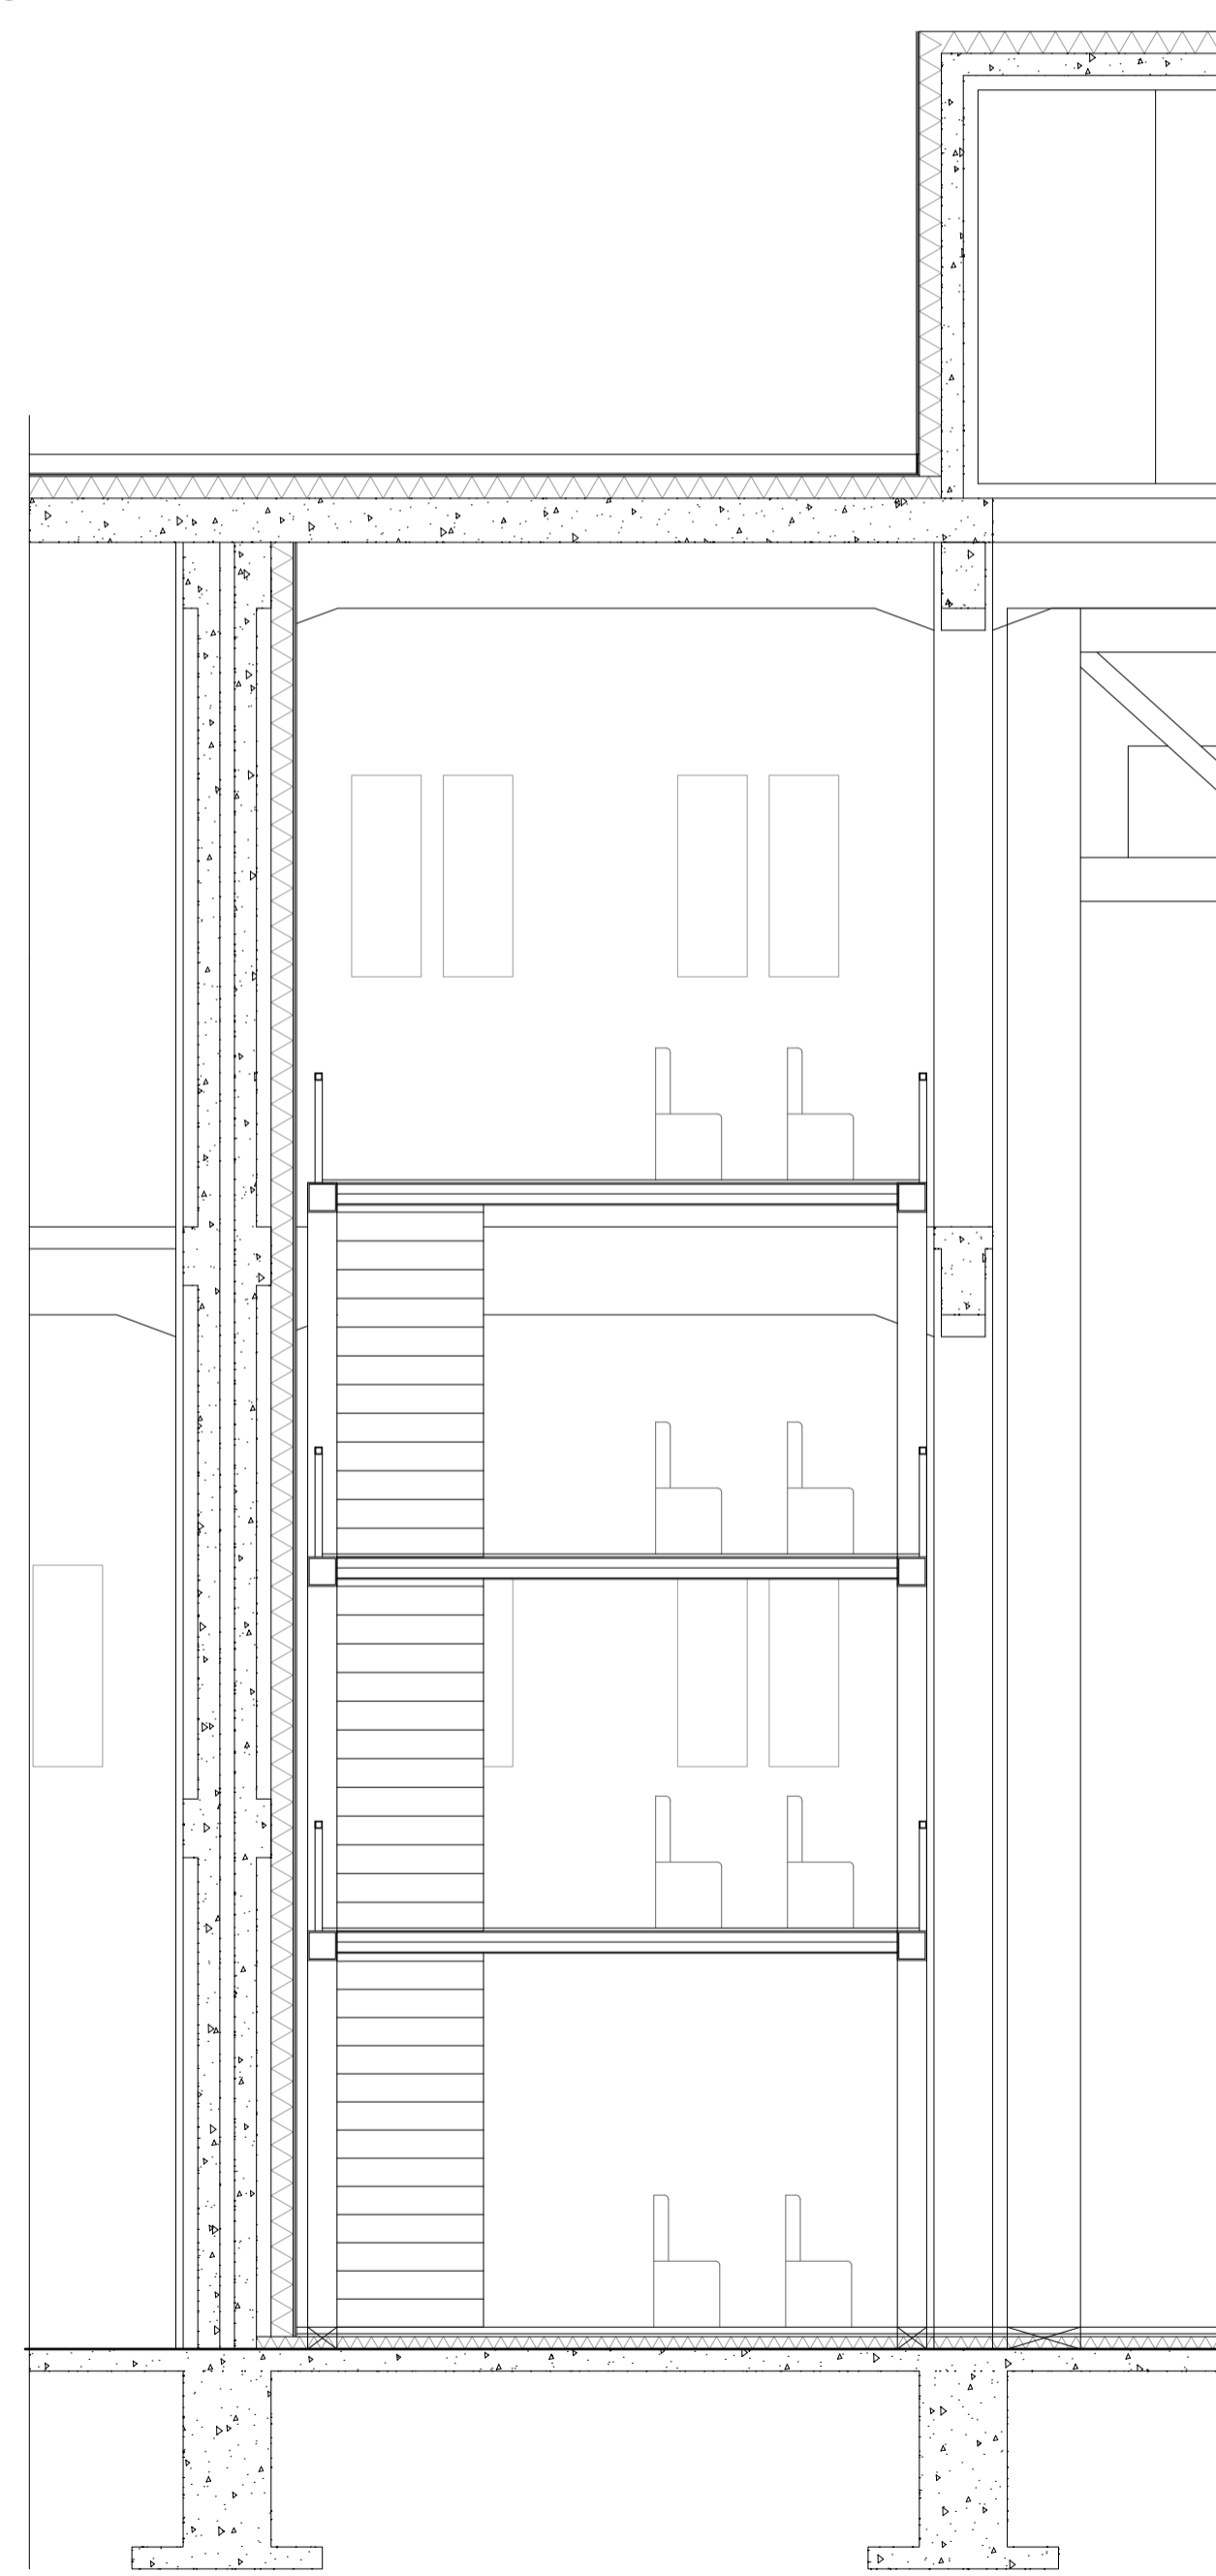

South - east facade
Festival side
1:200

North - west facade
Water side
1:200

South - west facade
Creative workspaces
1:200

North - east facade
Backstage area
1:200

Longitudinal section
1:200

Theatre fragment
1:50

Cross section of the entrance area
1:200

Facades
1:200