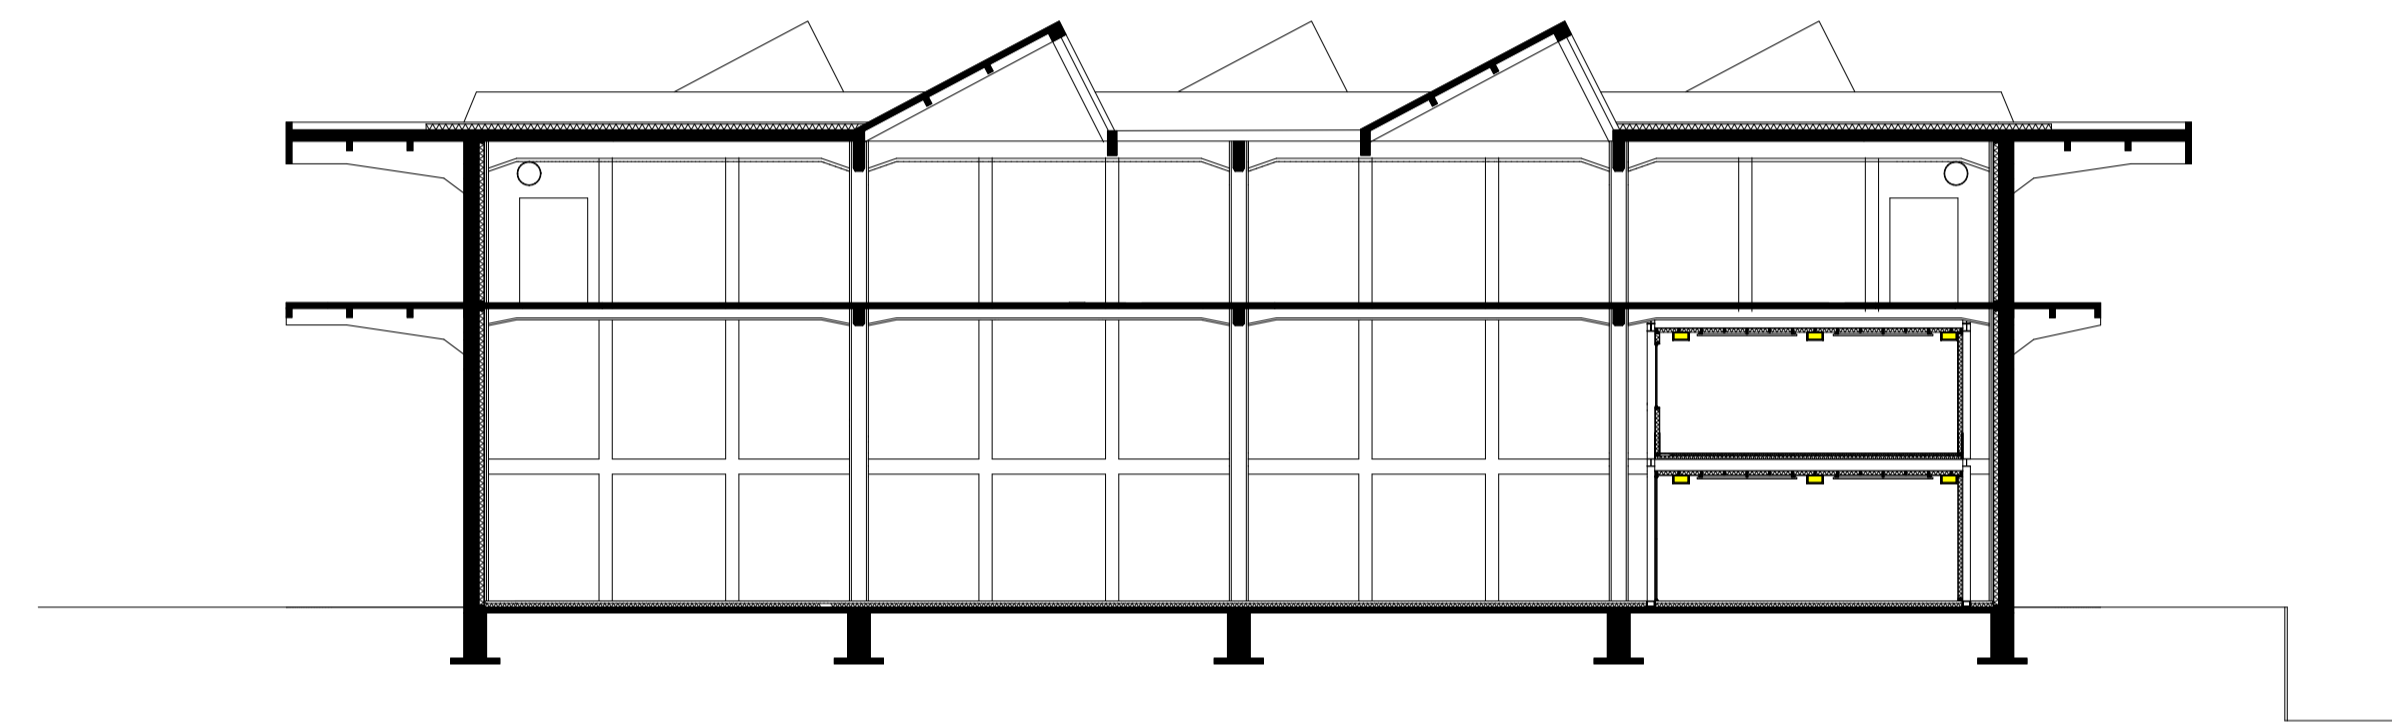

South - east facade
Festival side
1:200

North - west facade
Water side
1:200

South - west facade
Creative workspaces
1:200

North - east facade
Backstage area
1:200

Longitudinal section
1:200

Theatre fragment
1:50

Cross section of the entrance area
1:200

Facades
1:200