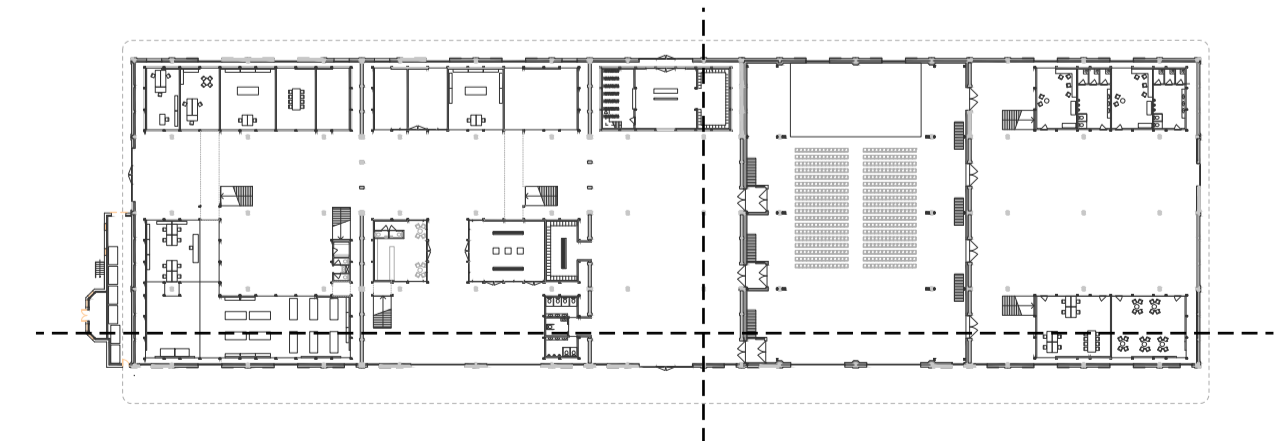

South - east facade
Festival side
1:200

North - west facade
Water side
1:200

South - west facade
Creative workspaces
1:200

North - east facade
Backstage area
1:200

Longitudinal section
1:200

Theatre fragment
1:50

Cross section of the entrance area
1:200

Facades
1:200