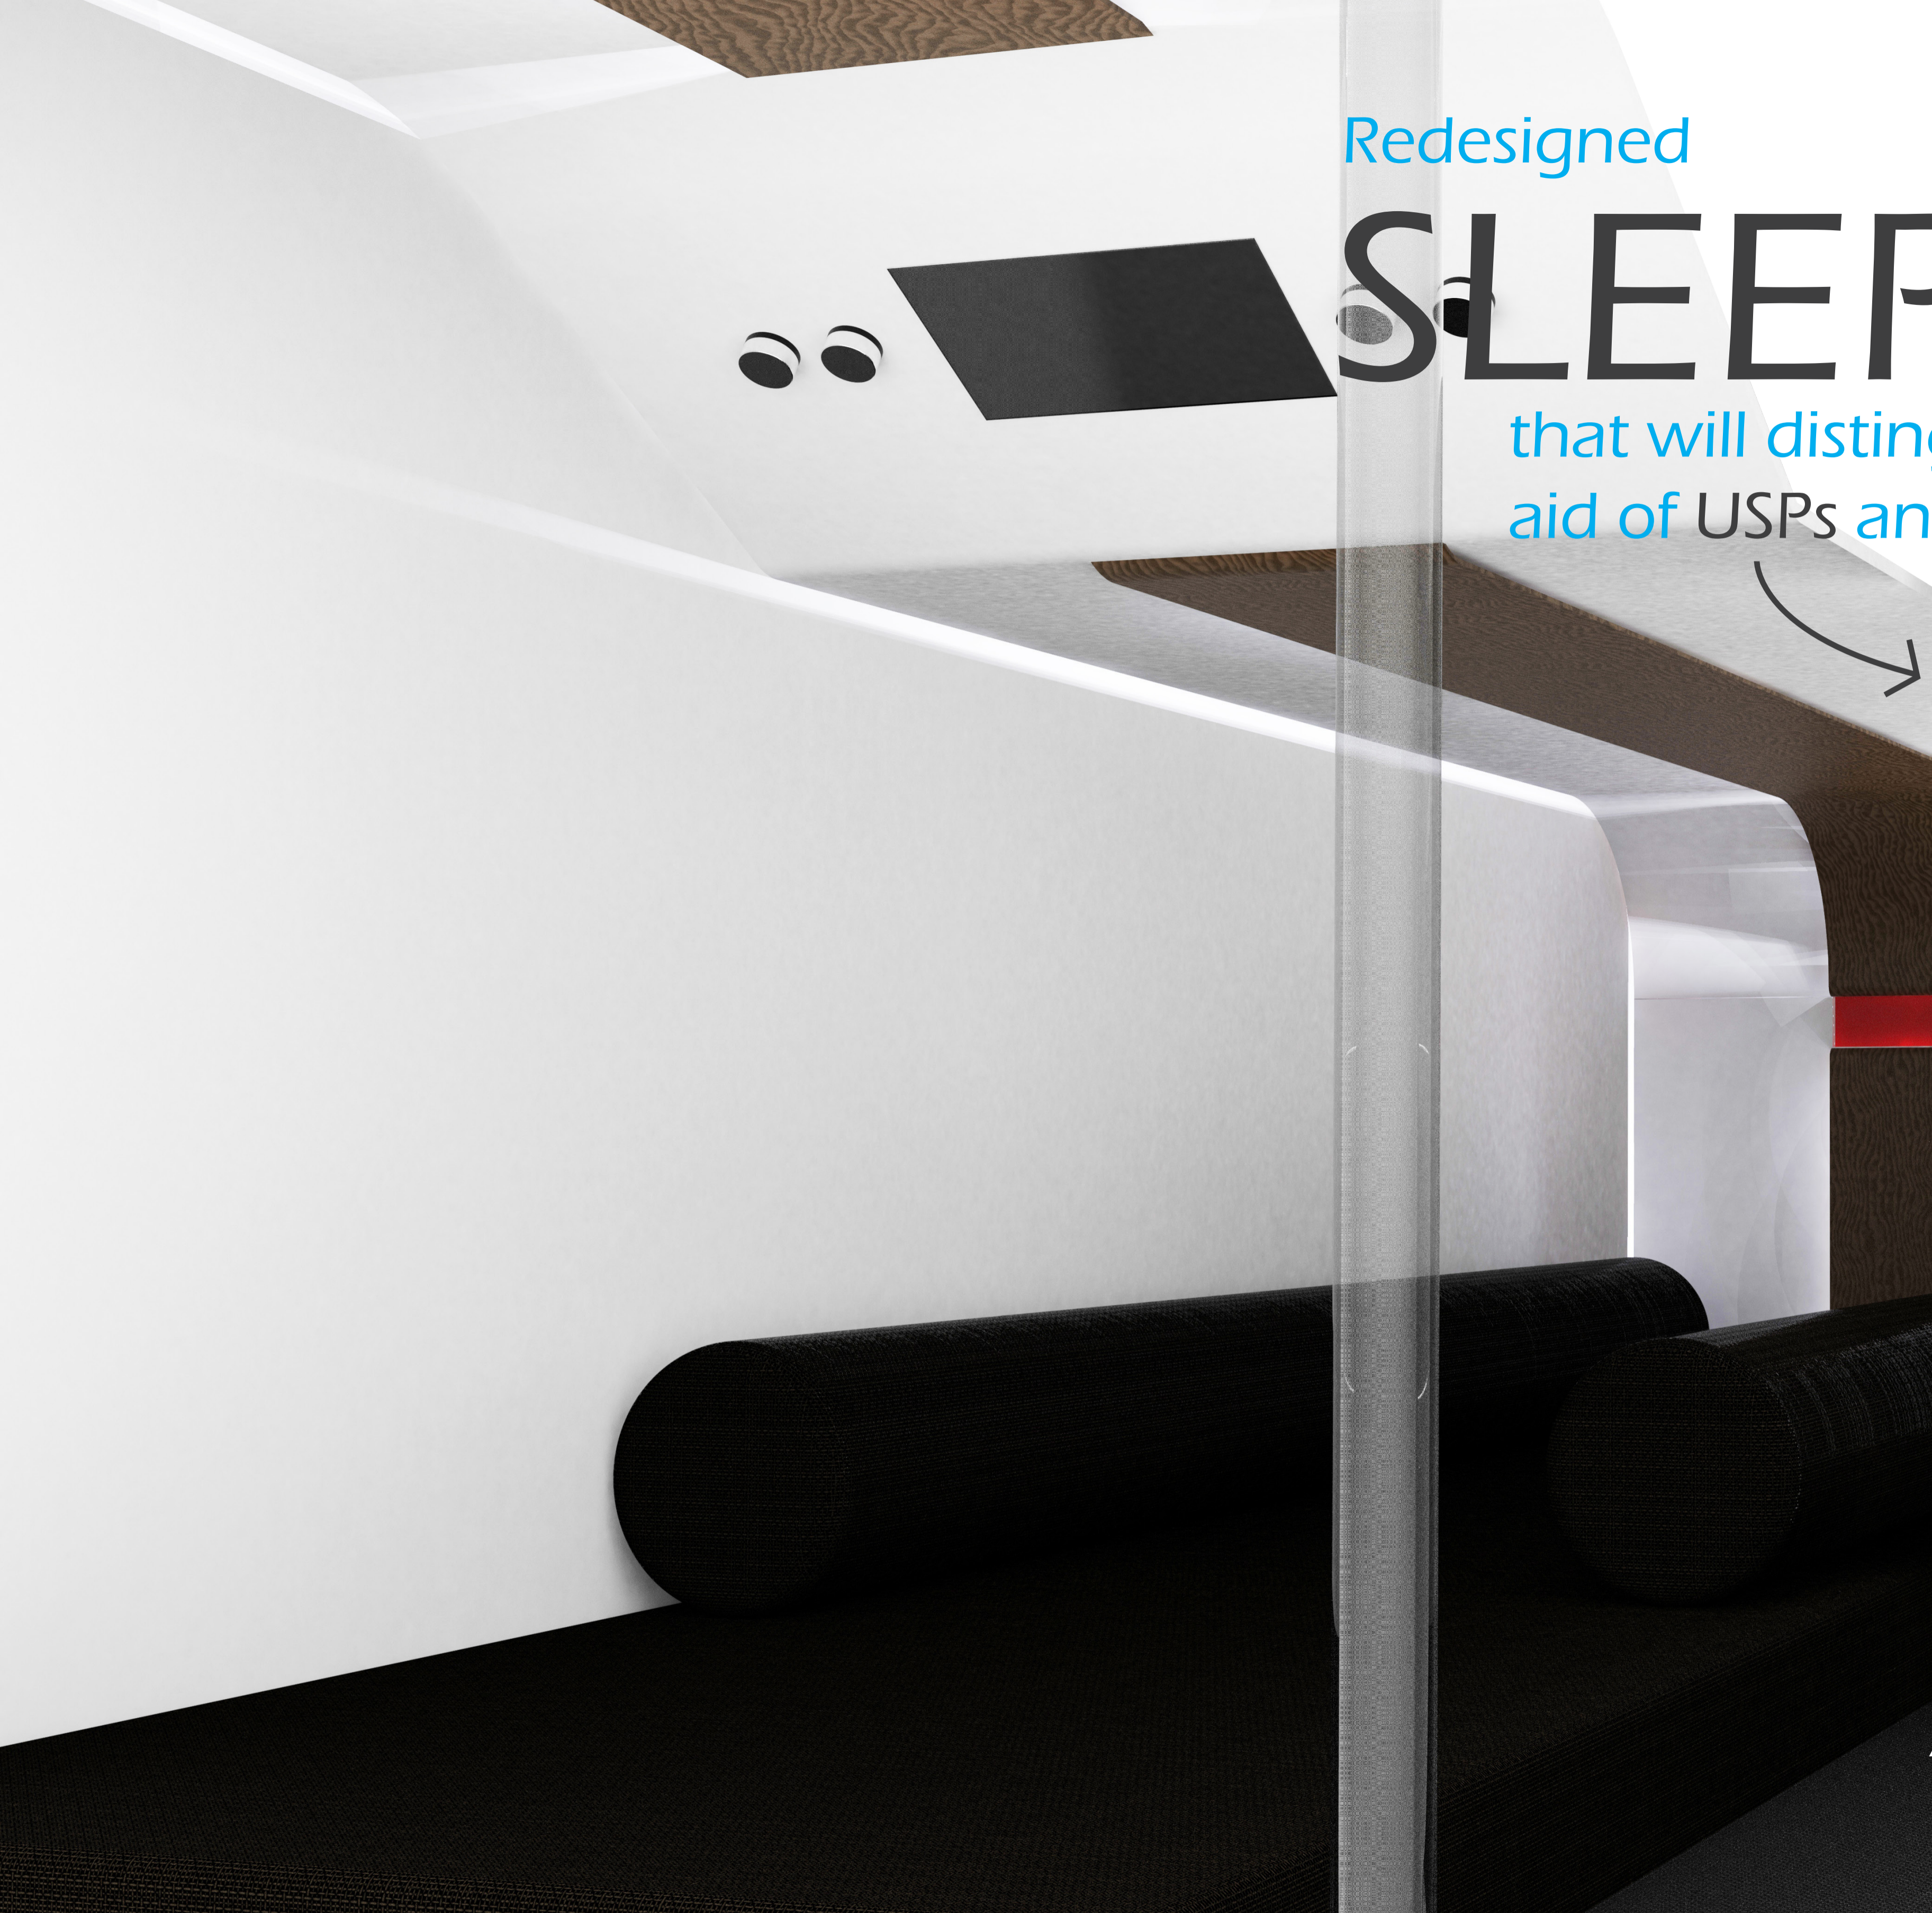

Redesigned

SLEEPING CABIN

that will distinguish VDL from their competitors with the aid of USPs and user experience design.

NEW SHAPE

ADVANCED CONTROL PANEL

FUNCTIONAL ODOUR

AND MORE....

Nino Spasojević
Sleeping cabin travel coaches
17 July 2017
Integrated Product Design