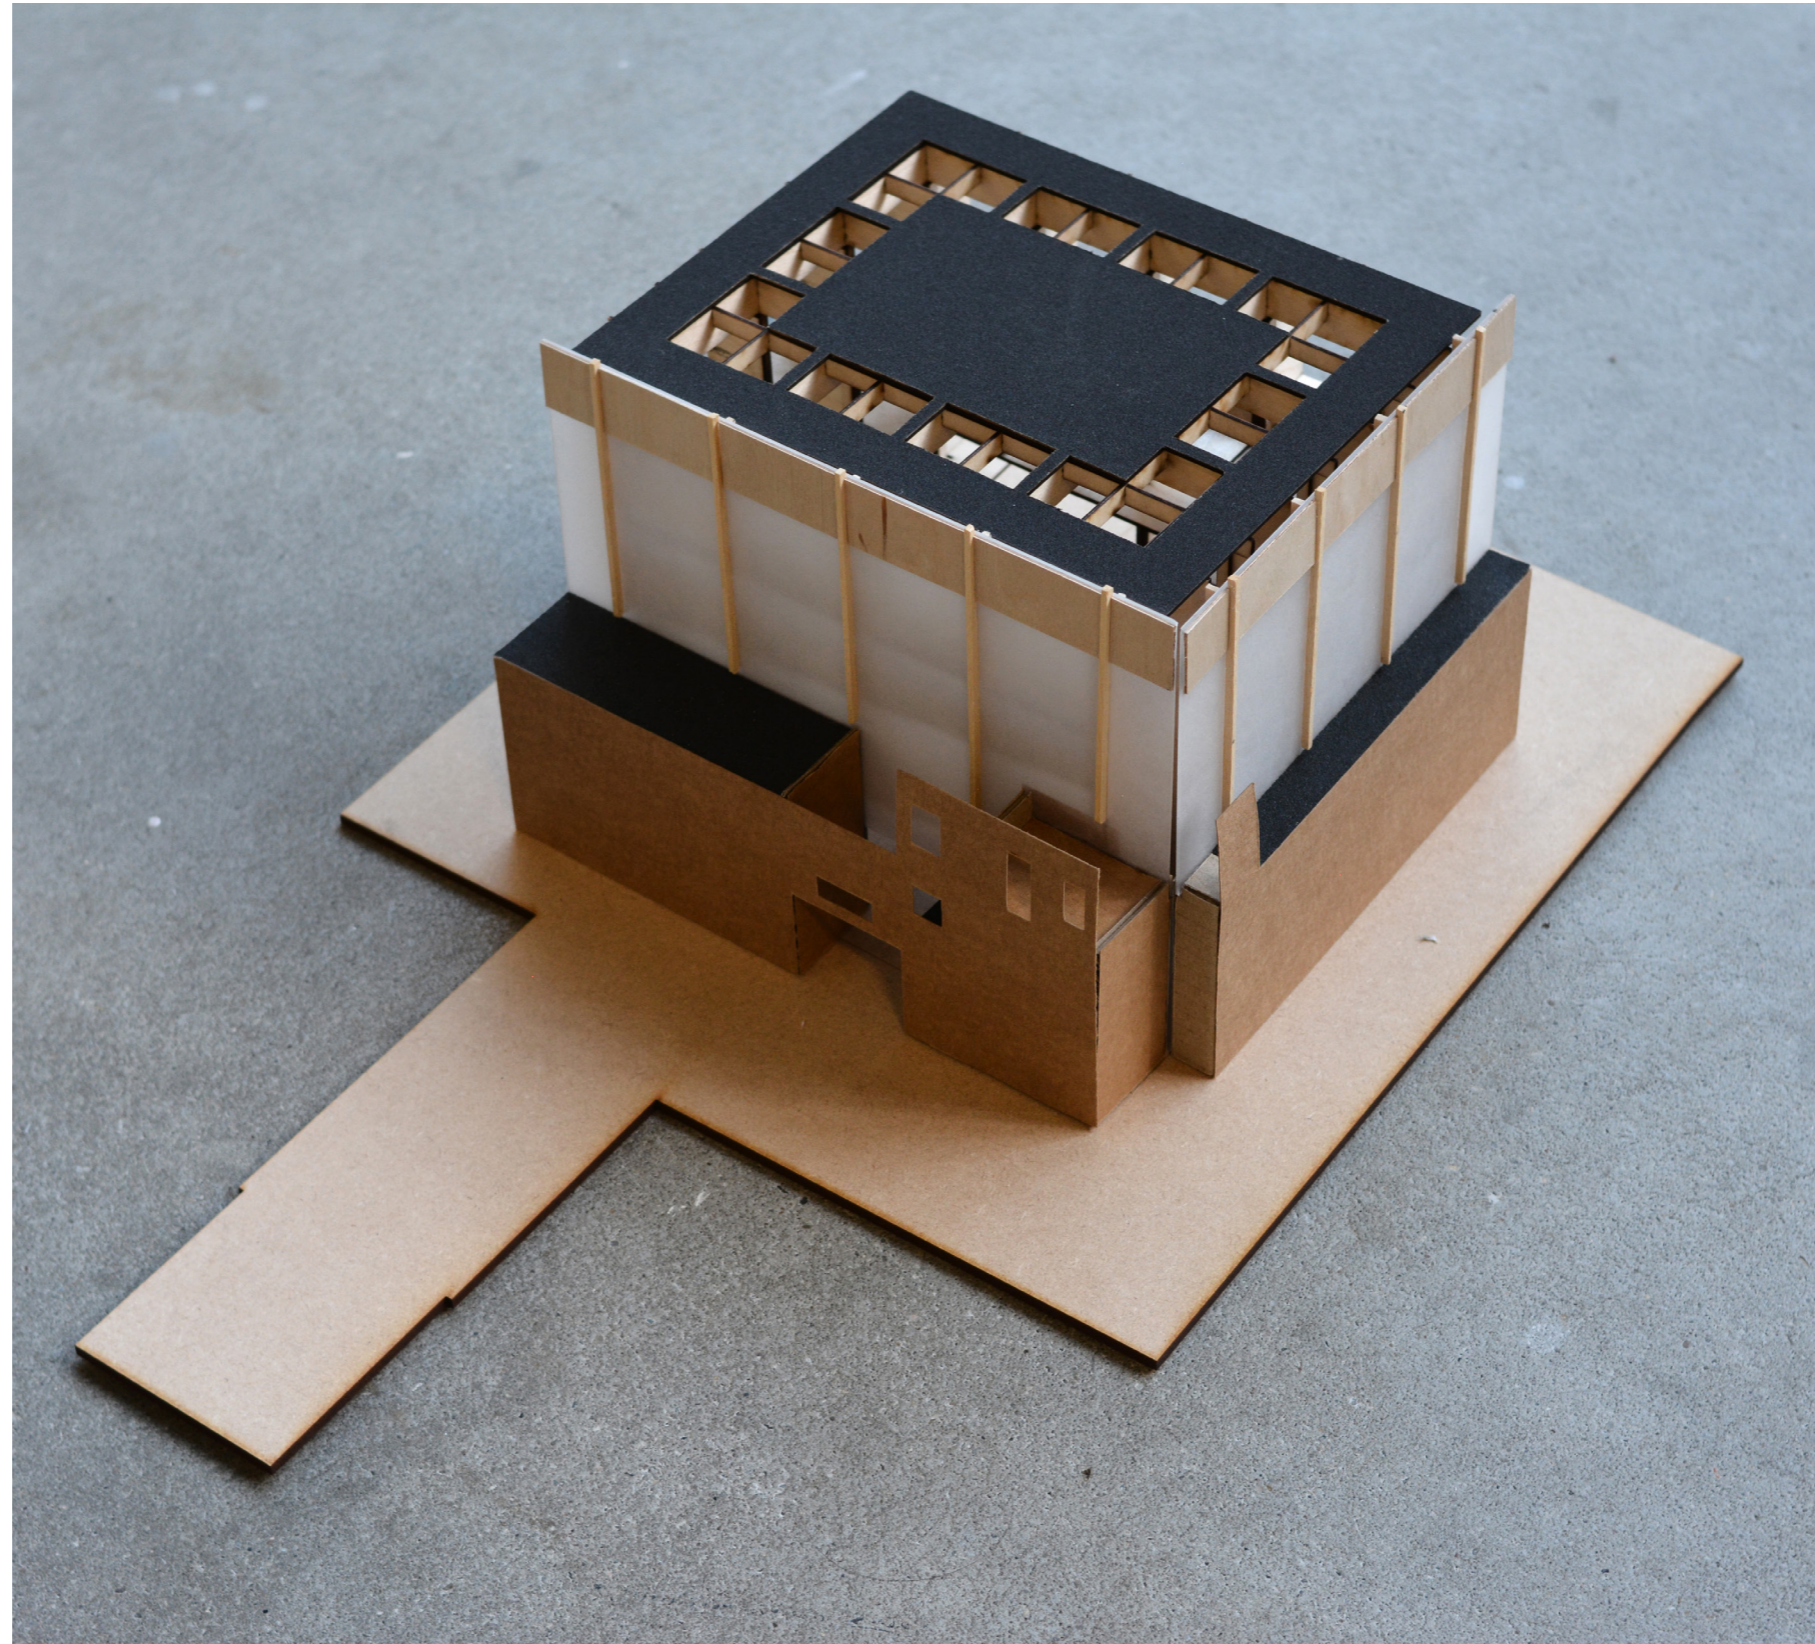

Stadtbauhütte

Lauren Boots

1:100 Model

1-100 model

1:100 model

Structure

1:100 model

Perimeter courtyard

1:100 model

Outer facade

1:100 model

Top view structure

1:100 model