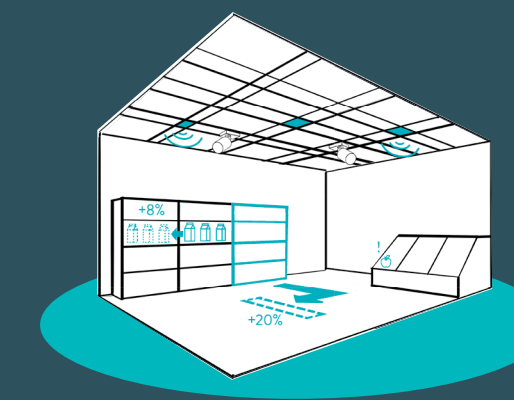

TACTICAL ROADMAP StoreSight

RESOURCE EFFICIENT
SUPERMARKETS
THROUGH AN
INTELLIGENT & CIRCULAR
LIGHTING GRID

PULL