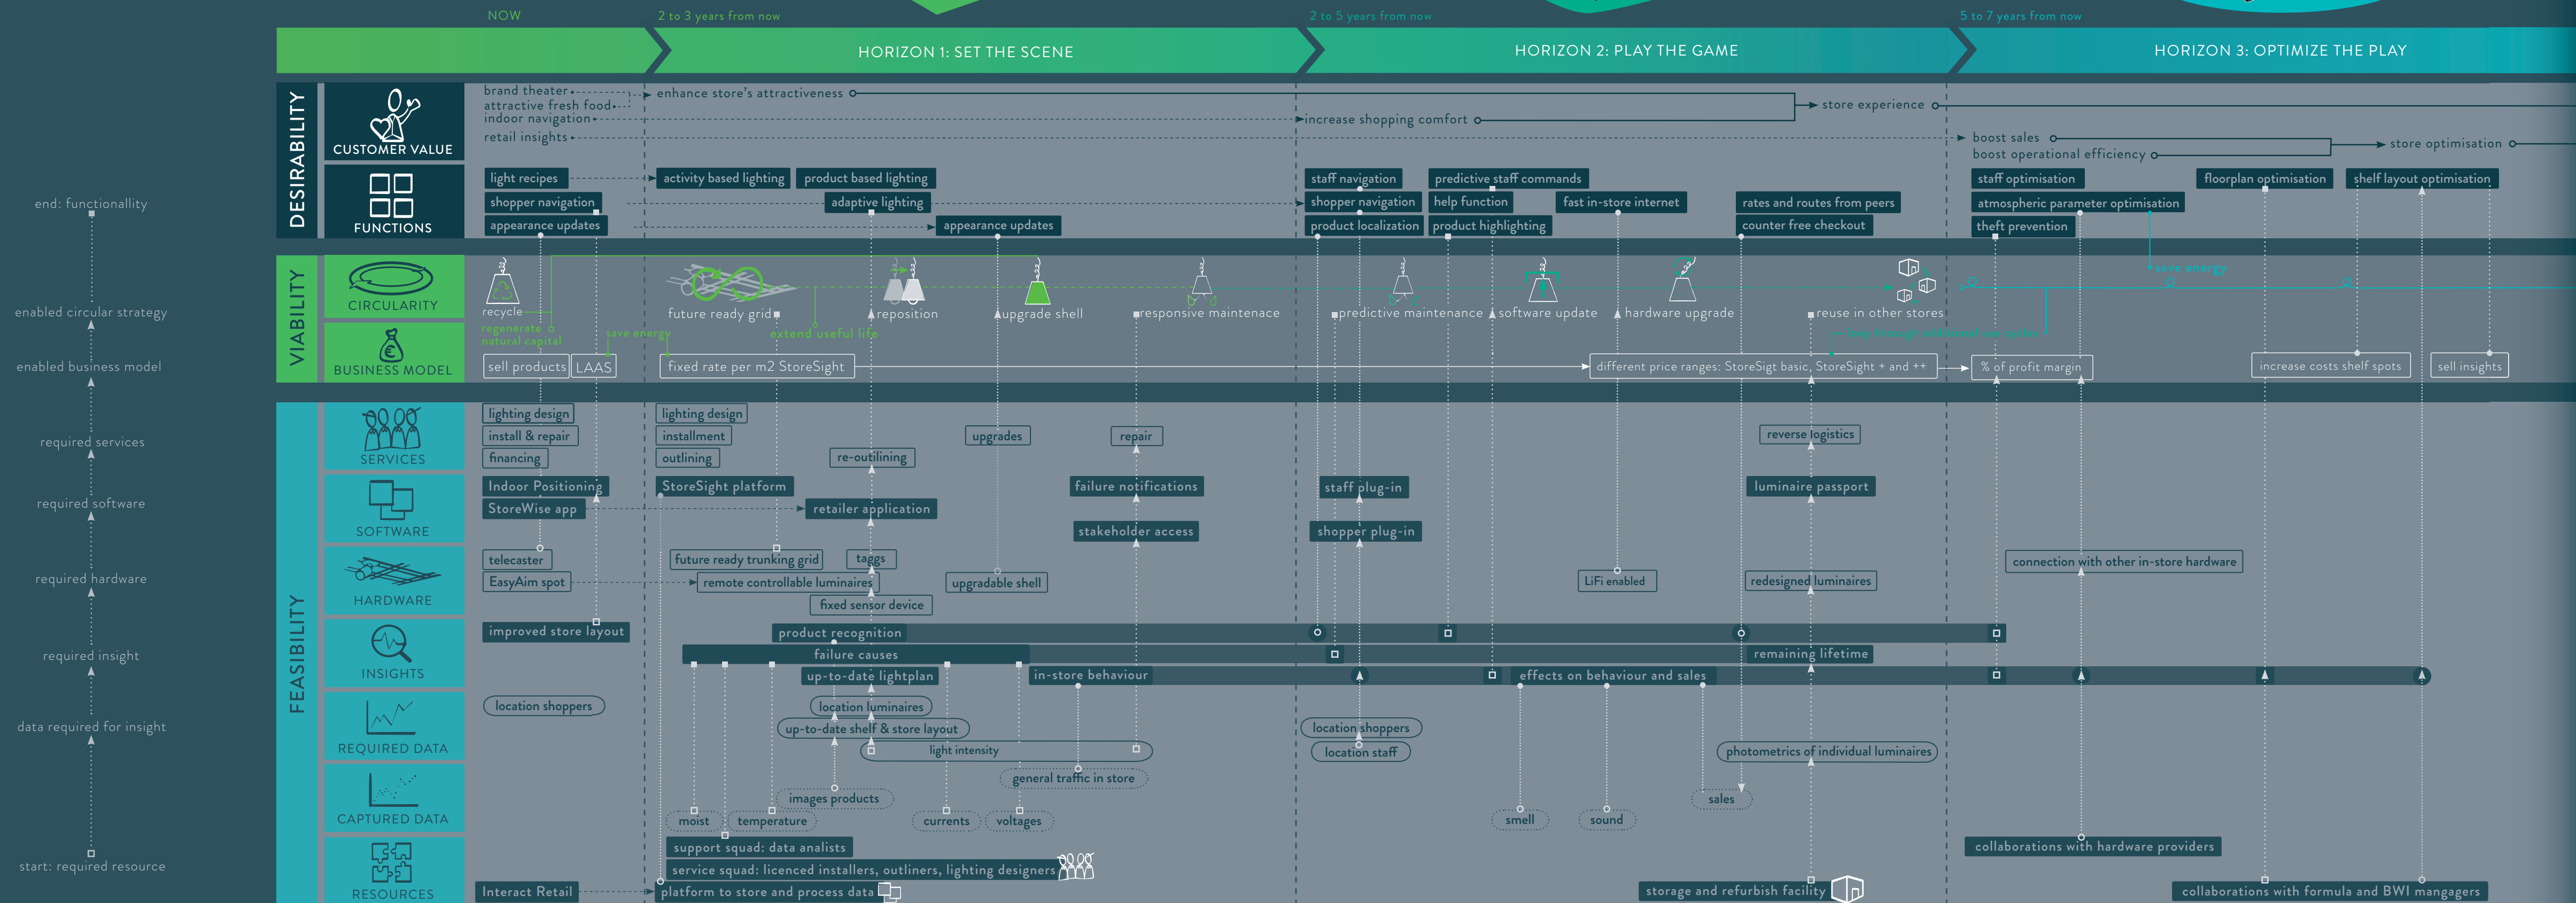

TACTICAL ROADMAP StoreSight

RESOURCE EFFICIENT
SUPERMARKETS
THROUGH AN
INTELLIGENT & CIRCULAR
LIGHTING GRID

PULL