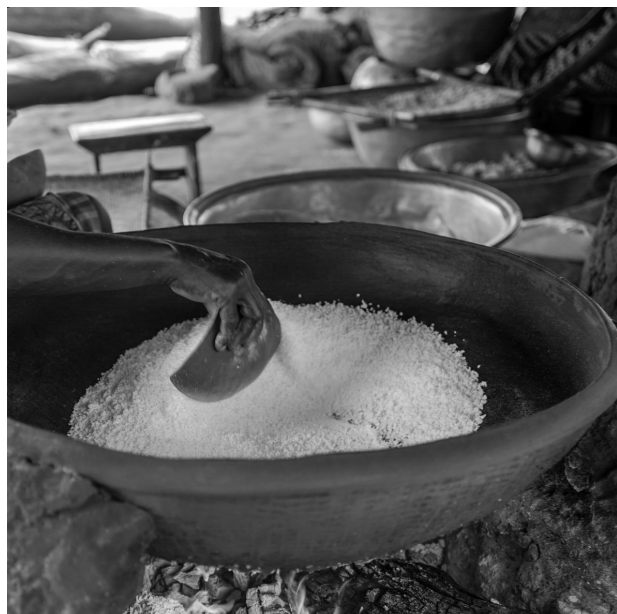

ROOF

RE-USE

MARKET

WORKING

COOKING

GREEN

A black and white photograph of a wall with a highly textured, cracked surface, possibly made of mud or dried earth. A wooden window shutter is mounted on the wall, partially open, revealing a glimpse of a window behind it. The shutter is made of dark wood and has a simple frame with a central pane. The overall scene is rustic and evokes a sense of age and weathering.

MATERIALS & TEXTURES

PATTERNS

SIGNAGE

MUSEE

MUSEE