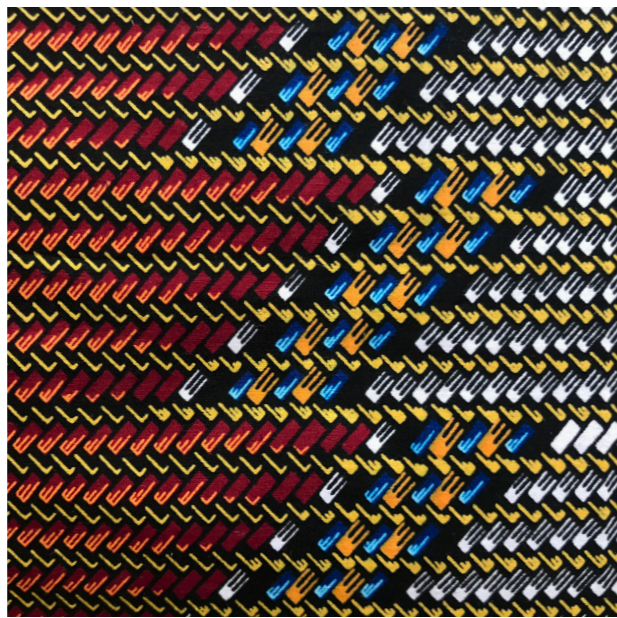

ROOF

RE-USE

MARKET

WORKING

COOKING

GREEN

A black and white photograph of a wall with a highly textured, cracked surface, possibly made of mud or dried earth. A wooden window shutter is mounted on the wall, partially open, revealing a glimpse of a window behind it. The shutter is made of dark wood and has a simple frame with a central pane. The overall scene is rustic and evokes a sense of age and weathering.

MATERIALS & TEXTURES

PATTERNS

SIGNAGE

MUSEE

MUSEE