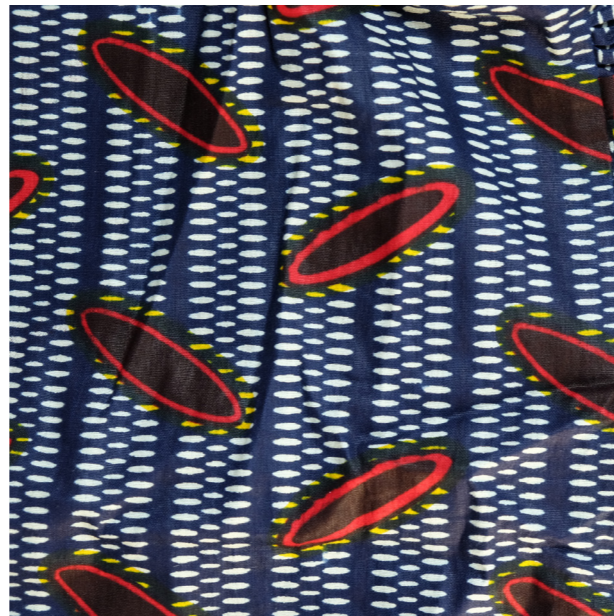

ROOF

RE-USE

MARKET

WORKING

COOKING

GREEN

A black and white photograph of a wall with a highly textured, cracked surface, possibly made of mud or dried earth. A wooden window shutter is mounted on the wall, partially open, revealing a glimpse of a window behind it. The shutter is made of dark wood and has a simple frame with a central pane. The overall scene is rustic and evokes a sense of age and weathering.

MATERIALS & TEXTURES

PATTERNS

SIGNAGE

MUSEE

MUSEE