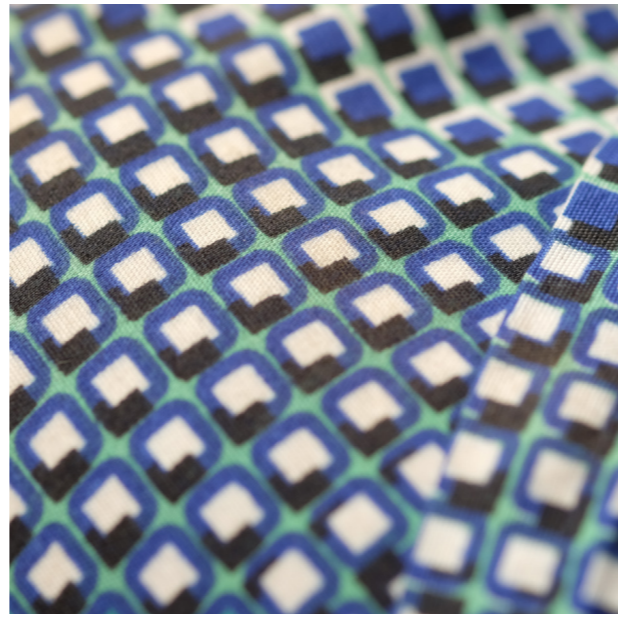

ROOF

RE-USE

MARKET

WORKING

COOKING

GREEN

A black and white photograph of a wall with a highly textured, cracked surface, possibly made of mud or dried earth. A wooden window shutter is mounted on the wall, partially open, revealing a glimpse of a window behind it. The shutter is made of dark wood and has a simple frame with a central pane. The overall scene is rustic and evokes a sense of age and weathering.

MATERIALS & TEXTURES

PATTERNS

SIGNAGE

MUSEE

MUSEE