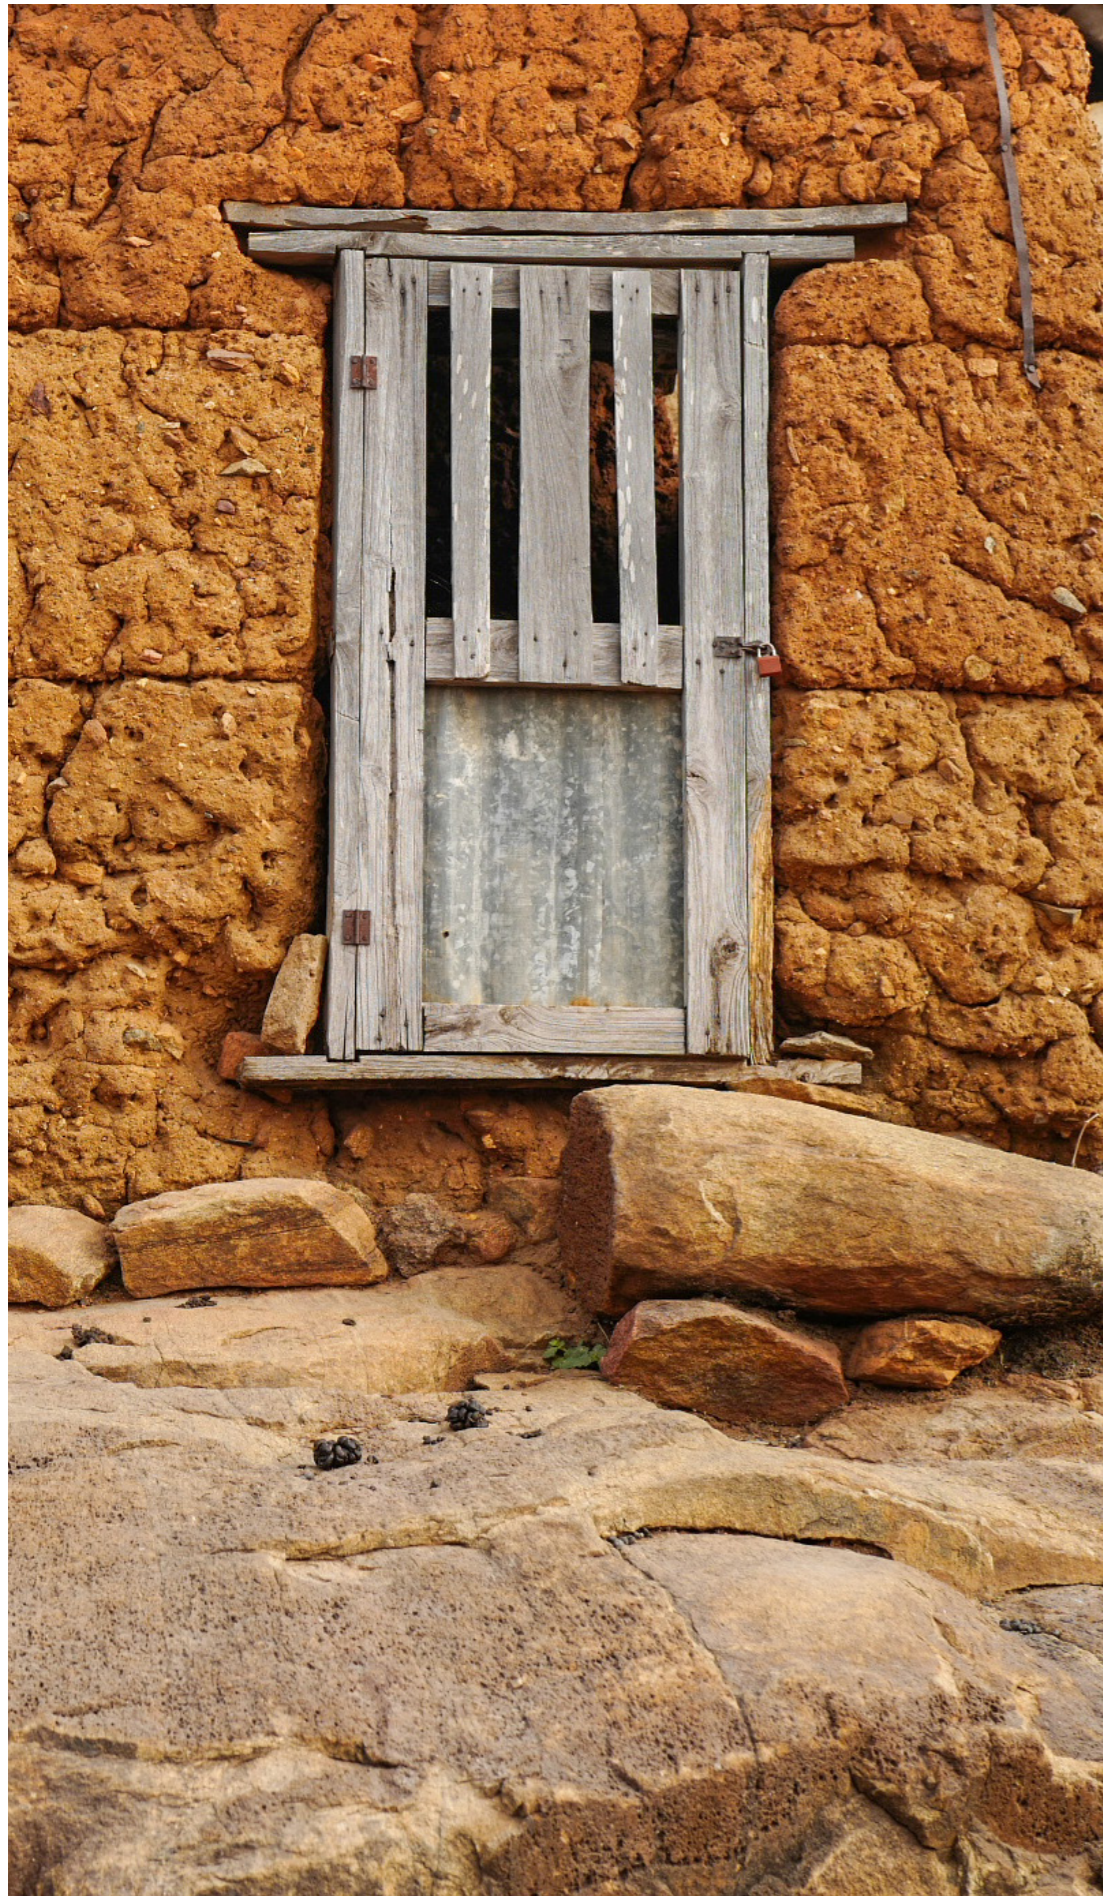

ROOF

RE-USE

MARKET

WORKING

COOKING

GREEN

A black and white photograph of a wall with a highly textured, cracked surface, possibly made of mud or dried earth. A wooden window shutter is mounted on the wall, partially open, revealing a glimpse of a window behind it. The shutter is made of dark wood and has a simple frame with a central pane. The overall scene is rustic and evokes a sense of age and weathering.

MATERIALS & TEXTURES

PATTERNS

SIGNAGE

MUSEE

MUSEE